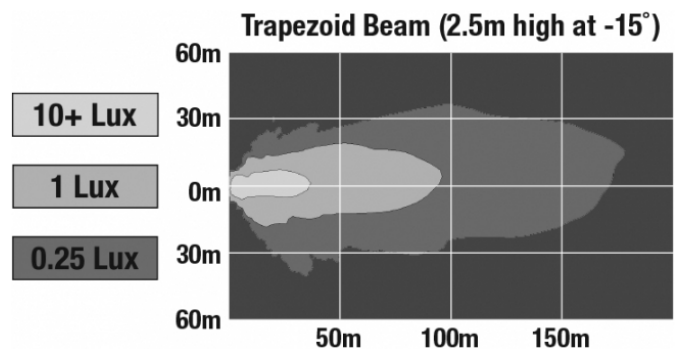

REGULATORY STANDARDS COMPLIANCE

Buy America Standards
IEC IP69K

Eco Friendly

PHOTOMETRIC SPECIFICATIONS

Raw Lumen Output	9,000
Effective Lumen Output	5,800
Nominal LED Color Temperature	5700 K
Beam Pattern(s)	Forward Lighting - Trapezoid