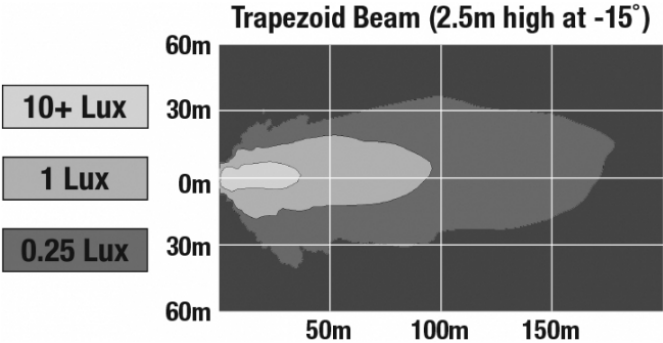

LED Work Light - Model 526

PHOTOMETRIC SPECIFICATIONS

Raw Lumen Output	9,000
Effective Lumen Output	5,800
Nominal LED Color Temperature	5700 K
Beam Pattern(s)	Forward Lighting - Trapezoid