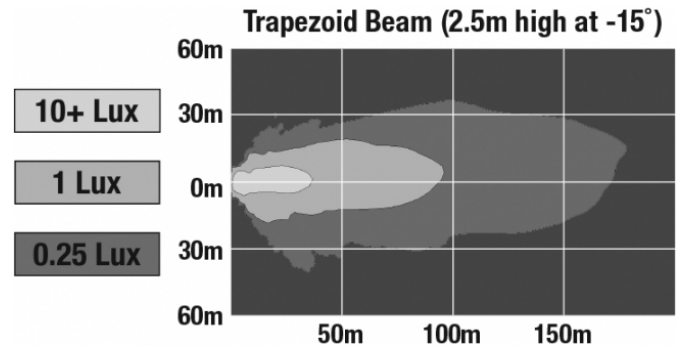

LED Work Light - Model 526

PHOTOMETRIC SPECIFICATIONS

Raw Lumen Output	9,000
Effective Lumen Output	5,800
Nominal LED Color Temperature	5700 K
Beam Pattern(s)	Forward Lighting - Trapezoid

APPLICATIONS

Print date: 2017-10-23

© 2017 J.W. Speaker Corporation • Germantown, WI U.S.A.
www.jwspeaker.com • speaker@jwspeaker.com • 262.251.6660

J.W. SPEAKER®
Engineered. Lighting. Solutions.