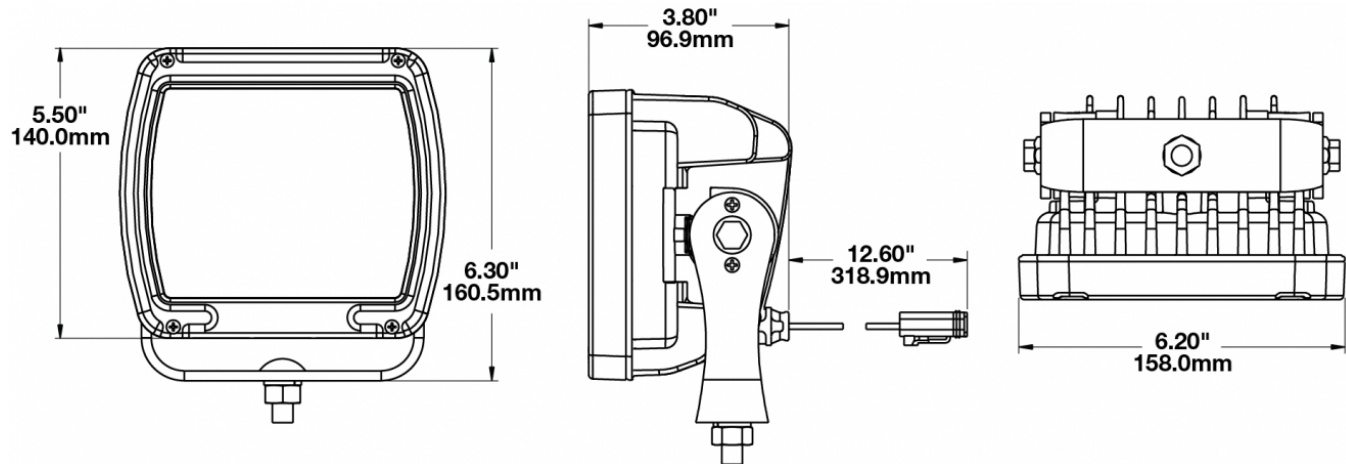

LED Work Light - Model 526

PRODUCT INFORMATION

Description	12-24V LED Work Light with Yellow Housing, Polycarbonate Lens & Trapezoid Beam Pattern
Height	160.02 mm / 6.3 in
Width	157.48 mm / 6.2 in
Depth	96.52 mm / 3.8 in
Shape	Square
Outer Lens Material	Polycarbonate
Outer Lens Color	Clear
Housing Material	Die-Cast Aluminum
Housing Color	Yellow
Mounting Hardware Description	(x1) M10-1.5 x 25 Mounting Bolt
Mounting Type	Universal Pedestal Mount
Minimum Operating Temperature	-40 °C / -40 °F
Maximum Operating Temperature	65 °C / 149 °F
Connector or Wiring	iCONN Connector - iMATE23
Product Weight	4.50 lbs / 2.04 kgs
Shipping Weight	4.83 lbs / 2.19 kgs

PRODUCT DIMENSIONS

ELECTRICAL SPECIFICATIONS

Input Voltage	12-24V DC
Operating Voltage	10-32V DC
Transient Spike Protection	150V Peak @ 1 HZ-100 Pulses
Red Wire	Positive
Black Wire	Negative
Current Draw	9.00A @ 12V DC 5.00A @ 24V DC

J.W. SPEAKER
Engineered. Lighting. Solutions.

LED Work Light - Model 526

PHOTOMETRIC SPECIFICATIONS

Raw Lumen Output	9,000
Effective Lumen Output	5,800
Nominal LED Color Temperature	5700 K
Beam Pattern(s)	Forward Lighting - Trapezoid