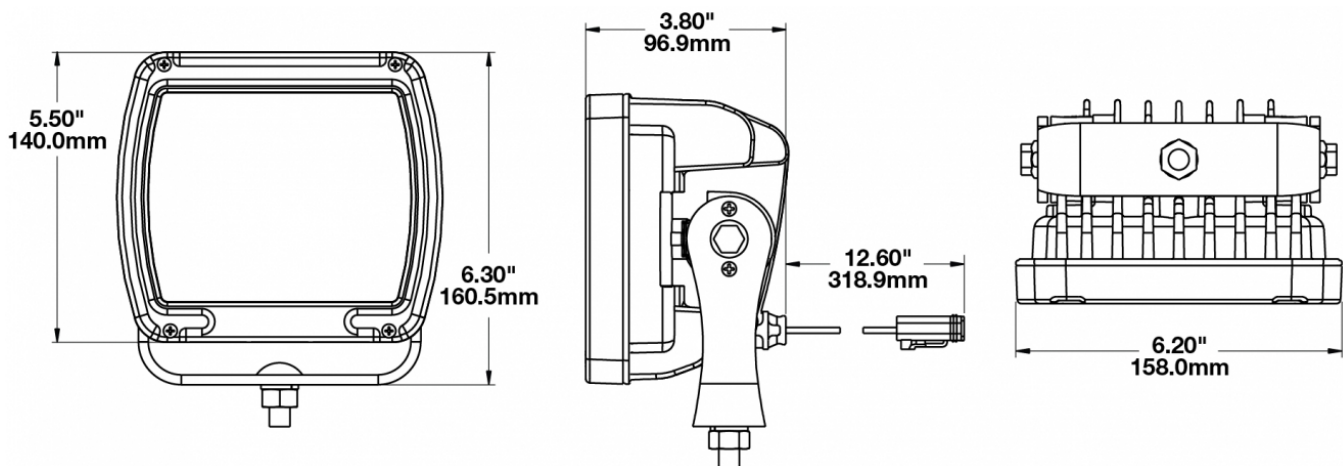

PRODUCT DIMENSIONS

Print date: 2017-08-20

© 2017 J.W. Speaker Corporation • Germantown, WI U.S.A.
www.jwspeaker.com • speaker@jwspeaker.com • 262.251.6660

J.W. SPEAKER
Engineered. Lighting. Solutions.