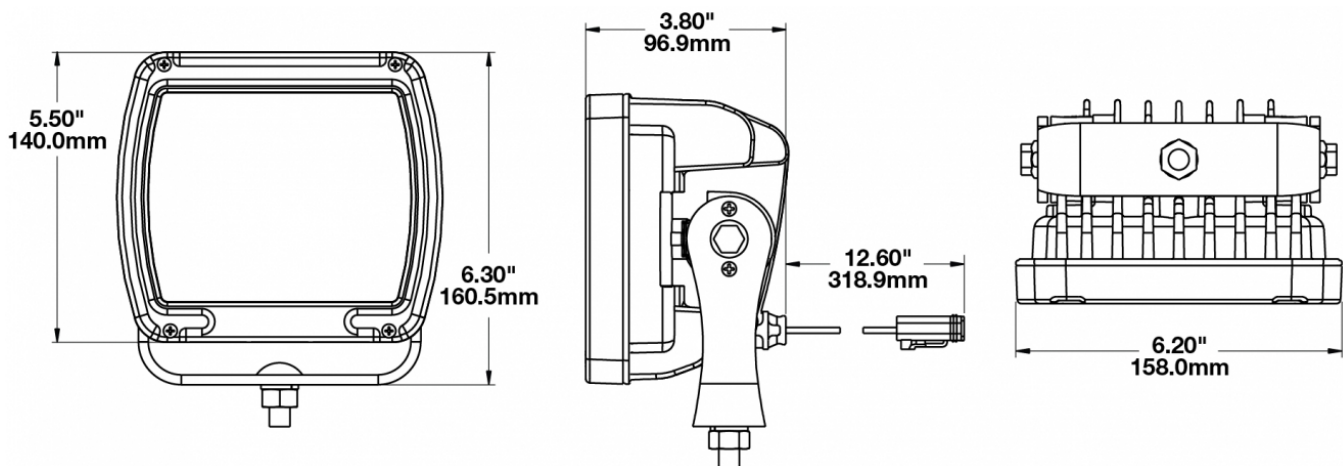

PRODUCT DIMENSIONS

Print date: 2017-06-26

© 2017 J.W. Speaker Corporation • Germantown, WI U.S.A.
www.jwspeaker.com • speaker@jwspeaker.com • 262.251.6660

J.W. SPEAKER
Engineered. Lighting. Solutions.