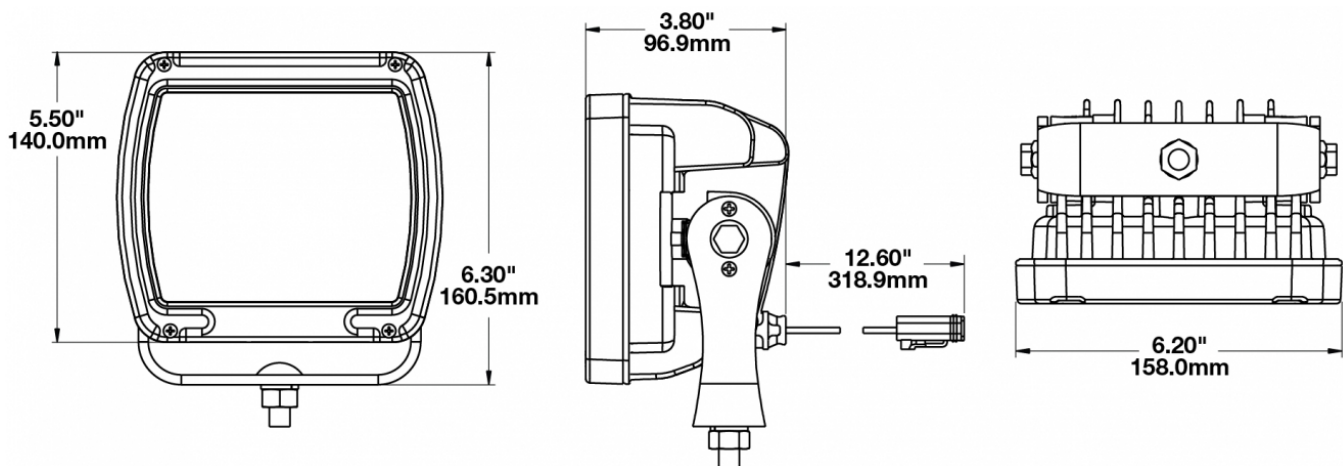

## PRODUCT INFORMATION

<b>Description</b>	12-24V LED Work Light with Yellow Housing, Polycarbonate Lens & Flood Beam Pattern
<b>Height</b>	160.02 mm / 6.3 in
<b>Width</b>	157.48 mm / 6.2 in
<b>Depth</b>	96.52 mm / 3.8 in
<b>Shape</b>	Square
<b>Outer Lens Material</b>	Polycarbonate
<b>Outer Lens Color</b>	Clear
<b>Housing Material</b>	Die-Cast Aluminum
<b>Housing Color</b>	Yellow
<b>Mounting Hardware Description</b>	(x1) M10-1.5 x 25 Mounting Bolt
<b>Mounting Type</b>	Universal Pedestal Mount
<b>Minimum Operating Temperature</b>	-40 °C / -40 °F
<b>Maximum Operating Temperature</b>	65 °C / 149 °F
<b>Connector or Wiring</b>	iCONN Connector - iMATE23
<b>Product Weight</b>	4.50 lbs / 2.04 kgs