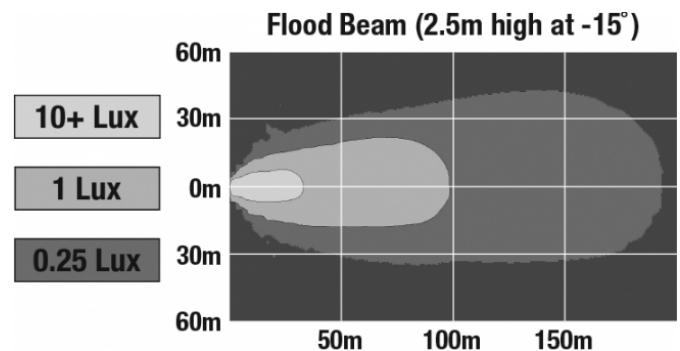

LED Work Light - Model 526

PRODUCT INFORMATION

Description	12-24V LED Work Light with Yellow Housing, Polycarbonate Lens & Flood Beam Pattern
Height	160.02 mm / 6.3 in
Width	157.48 mm / 6.2 in
Depth	96.52 mm / 3.8 in
Shape	Square
Outer Lens Material	Polycarbonate
Outer Lens Color	Clear
Housing Material	Die-Cast Aluminum
Housing Color	Yellow
Mounting Hardware Description	(x1) M10-1.5 x 25 Mounting Bolt
Mounting Type	Universal Pedestal Mount
Minimum Operating Temperature	-40 °C / -40 °F
Maximum Operating Temperature	65 °C / 149 °F
Connector or Wiring	iCONN Connector - iMATE23
Product Weight	4.50 lbs / 2.04 kgs

REGULATORY STANDARDS COMPLIANCE

Buy America Standards
IEC IP69K

Eco Friendly

PHOTOMETRIC SPECIFICATIONS

Raw Lumen Output	9,000
Effective Lumen Output	5,800
Nominal LED Color Temperature	5700 K
Beam Pattern(s)	Forward Lighting - Flood (Standard)