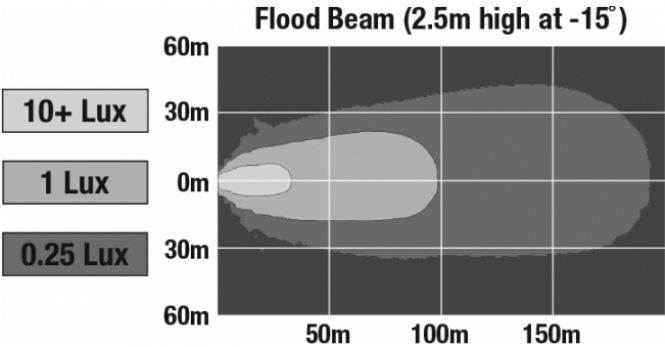

## PRODUCT DIMENSIONS

## PHOTOMETRIC SPECIFICATIONS

**Raw Lumen Output** 9,000  
**Effective Lumen Output** 5,800  
**Nominal LED Color Temperature** 5700 K  
**Beam Pattern(s)** Forward Lighting - Flood (Standard)