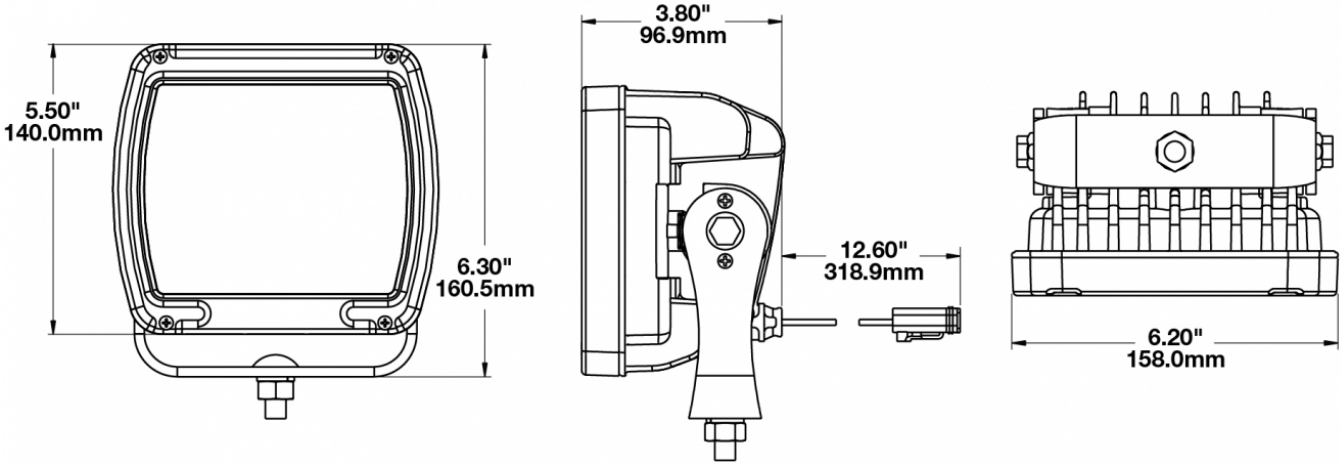

## PRODUCT INFORMATION

<b>Description</b>	12-24V LED Work Light with Yellow Housing, Polycarbonate Lens & Flood Beam Pattern
<b>Height</b>	160.02 mm / 6.3 in
<b>Width</b>	157.48 mm / 6.2 in
<b>Depth</b>	96.52 mm / 3.8 in
<b>Shape</b>	Square
<b>Outer Lens Material</b>	Polycarbonate
<b>Outer Lens Color</b>	Clear
<b>Housing Material</b>	Die-Cast Aluminum
<b>Housing Color</b>	Yellow
<b>Mounting Hardware Description</b>	(x1) M10-1.5 x 25 Mounting Bolt
<b>Mounting Type</b>	Universal Pedestal Mount
<b>Minimum Operating Temperature</b>	-40 °C / -40 °F
<b>Maximum Operating Temperature</b>	65 °C / 149 °F
<b>Connector or Wiring</b>	iCONN Connector - iMATE23
<b>Product Weight</b>	4.50 lbs / 2.04 kgs
<b>Shipping Weight</b>	4.83 lbs / 2.19 kgs

## PRODUCT DIMENSIONS