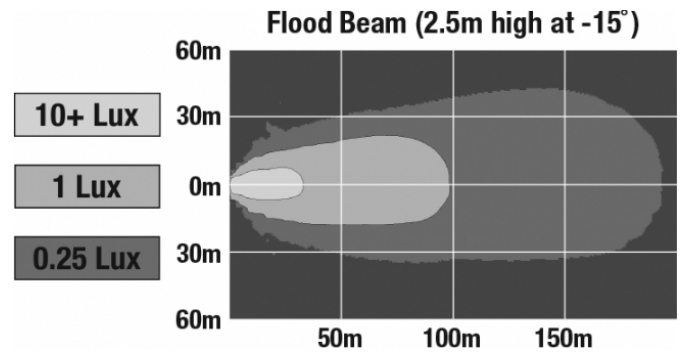

LED Work Light - Model 526

PRODUCT INFORMATION

Description	12-24V LED Work Light with Yellow Housing, Polycarbonate Lens & Flood Beam Pattern
Height	160.02 mm / 6.3 in
Width	157.48 mm / 6.2 in
Depth	96.52 mm / 3.8 in
Shape	Square
Outer Lens Material	Polycarbonate
Outer Lens Color	Clear
Housing Material	Die-Cast Aluminum
Housing Color	Yellow
Mounting Hardware Description	(x1) M10-1.5 x 25 Mounting Bolt
Mounting Type	Universal Pedestal Mount
Minimum Operating Temperature	-40 °C / -40 °F
Maximum Operating Temperature	65 °C / 149 °F
Connector or Wiring	iCONN Connector - iMATE23
Product Weight	4.50 lbs / 2.04 kgs
Shipping Weight	4.83 lbs / 2.19 kgs

J.W. SPEAKER
Engineered. Lighting. Solutions.

LED Work Light - Model 526

PHOTOMETRIC SPECIFICATIONS

Raw Lumen Output	9,000
Effective Lumen Output	5,800
Nominal LED Color Temperature	5700 K
Beam Pattern(s)	Forward Lighting - Flood (Standard)