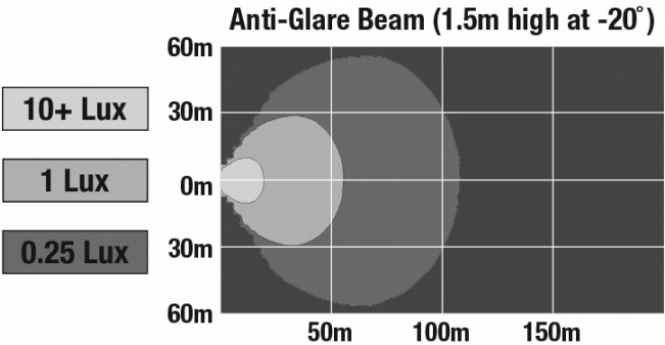

LED Work Light - Model 526

PRODUCT INFORMATION

Description	12-24V LED Work Light with Yellow Housing, Polycarbonate Lens & Anti-Glare Beam Pattern
Height	160.02 mm / 6.3 in
Width	157.48 mm / 6.2 in
Depth	96.52 mm / 3.8 in
Shape	Square
Outer Lens Material	Polycarbonate
Outer Lens Color	Clear
Housing Material	Die-Cast Aluminum
Housing Color	Yellow
Mounting Hardware Description	(x1) M10-1.5 x 25 Mounting Bolt
Mounting Type	Universal Pedestal Mount
Minimum Operating Temperature	-40 °C / -40 °F
Maximum Operating Temperature	65 °C / 149 °F
Connector or Wiring	iCONN Connector - iMATE23
Product Weight	4.50 lbs / 2.04 kgs
Shipping Weight	4.83 lbs / 2.19 kgs

J.W. SPEAKER
Engineered. Lighting. Solutions.

LED Work Light - Model 526

PHOTOMETRIC SPECIFICATIONS

Raw Lumen Output 9,000
Effective Lumen Output 5,500
Nominal LED Color Temperature 5700 K

APPLICATIONS

Print date: 2018-07-22