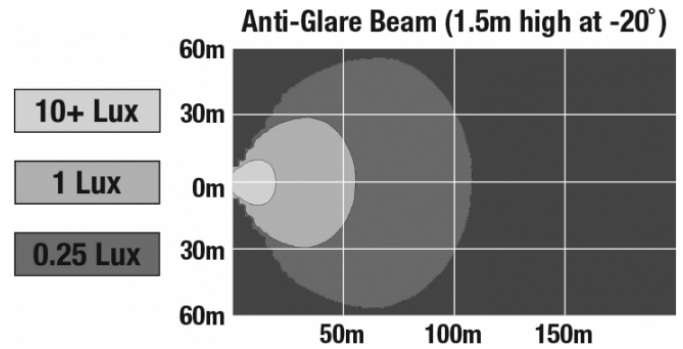

LED Work Light - Model 526

PRODUCT INFORMATION

Description	12-24V LED Work Light with Yellow Housing, Polycarbonate Lens & Anti-Glare Beam Pattern
Height	160.02 mm / 6.3 in
Width	157.48 mm / 6.2 in
Depth	96.52 mm / 3.8 in
Shape	Square
Outer Lens Material	Polycarbonate
Outer Lens Color	Clear
Housing Material	Die-Cast Aluminum
Housing Color	Yellow
Mounting Hardware Description	(x1) M10-1.5 x 25 Mounting Bolt
Mounting Type	Universal Pedestal Mount
Minimum Operating Temperature	-40 °C / -40 °F
Maximum Operating Temperature	65 °C / 149 °F
Connector or Wiring	iCONN Connector - iMATE23
Product Weight	4.50 lbs / 2.04 kgs
Shipping Weight	4.83 lbs / 2.19 kgs

J.W. SPEAKER
Engineered. Lighting. Solutions.

LED Work Light - Model 526

PHOTOMETRIC SPECIFICATIONS

Raw Lumen Output	9,000
Effective Lumen Output	5,500
Nominal LED Color Temperature	5700 K

APPLICATIONS

Print date: 2018-05-27