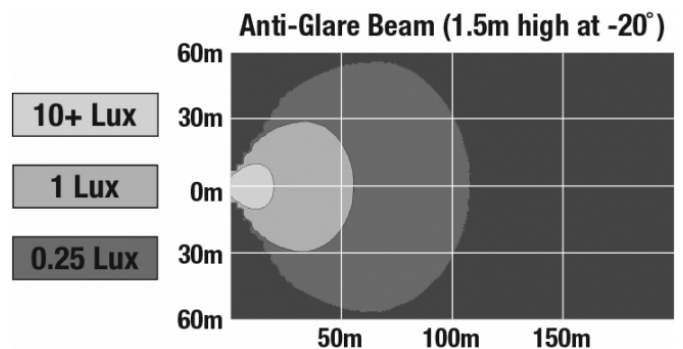

LED Work Light - Model 526

PRODUCT INFORMATION

Description	12-24V LED Work Light with Yellow Housing, Polycarbonate Lens & Anti-Glare Beam Pattern
Height	160.02 mm / 6.3 in
Width	157.48 mm / 6.2 in
Depth	96.52 mm / 3.8 in
Shape	Square
Outer Lens Material	Polycarbonate
Outer Lens Color	Clear
Housing Material	Die-Cast Aluminum
Housing Color	Yellow
Mounting Hardware Description	(x1) M10-1.5 x 25 Mounting Bolt
Mounting Type	Universal Pedestal Mount
Minimum Operating Temperature	-40 °C / -40 °F
Maximum Operating Temperature	65 °C / 149 °F
Connector or Wiring	iCONN Connector - iMATE23
Product Weight	4.50 lbs / 2.04 kgs

REGULATORY STANDARDS COMPLIANCE

Buy America Standards
IEC IP69K

Eco Friendly

PHOTOMETRIC SPECIFICATIONS

Raw Lumen Output	9,000
Effective Lumen Output	5,500
Nominal LED Color Temperature	5700 K

Print date: 2017-06-27