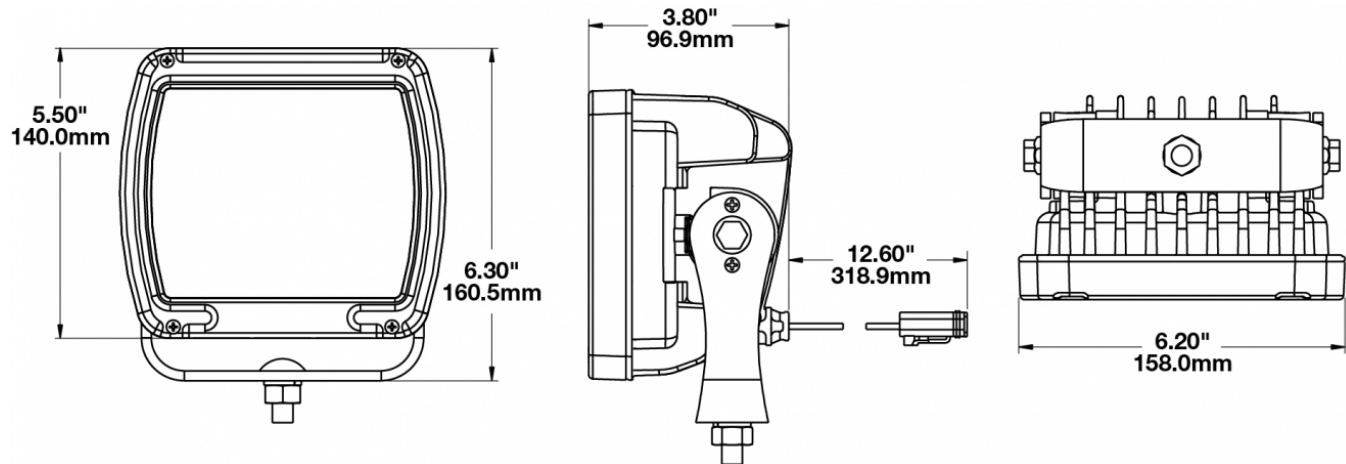

## PRODUCT INFORMATION

<b>Description</b>	12-24V LED Work Light with Yellow Housing, Polycarbonate Lens & Anti-Glare Beam Pattern
<b>Height</b>	160.02 mm / 6.3 in
<b>Width</b>	157.48 mm / 6.2 in
<b>Depth</b>	96.52 mm / 3.8 in
<b>Shape</b>	Square
<b>Outer Lens Material</b>	Polycarbonate
<b>Outer Lens Color</b>	Clear
<b>Housing Material</b>	Die-Cast Aluminum
<b>Housing Color</b>	Yellow
<b>Mounting Hardware Description</b>	(x1) M10-1.5 x 25 Mounting Bolt
<b>Mounting Type</b>	Universal Pedestal Mount
<b>Minimum Operating Temperature</b>	-40 °C / -40 °F
<b>Maximum Operating Temperature</b>	65 °C / 149 °F
<b>Connector or Wiring</b>	iCONN Connector - iMATE23
<b>Product Weight</b>	4.50 lbs / 2.04 kgs
<b>Shipping Weight</b>	4.83 lbs / 2.19 kgs

## PRODUCT DIMENSIONS