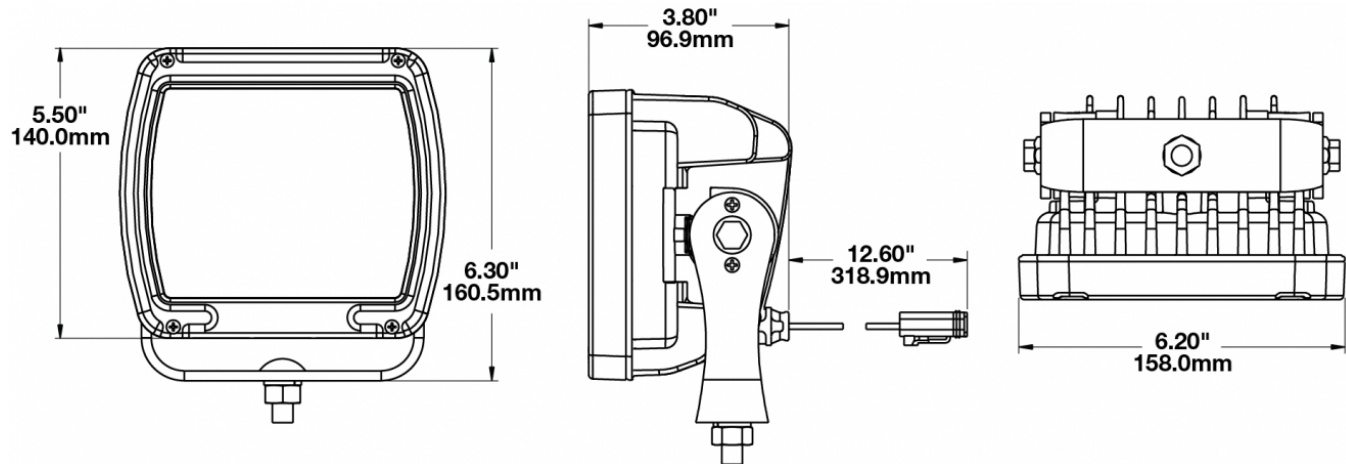

LED Work Light - Model 526

PRODUCT INFORMATION

Description	12-24V LED Work Light with Yellow Housing, Polycarbonate Lens & Anti-Glare Beam Pattern
Height	160.02 mm / 6.3 in
Width	157.48 mm / 6.2 in
Depth	96.52 mm / 3.8 in
Shape	Square
Outer Lens Material	Polycarbonate
Outer Lens Color	Clear
Housing Material	Die-Cast Aluminum
Housing Color	Yellow
Mounting Hardware Description	(x1) M10-1.5 x 25 Mounting Bolt
Mounting Type	Universal Pedestal Mount
Minimum Operating Temperature	-40 °C / -40 °F
Maximum Operating Temperature	65 °C / 149 °F
Connector or Wiring	iCONN Connector - iMATE23
Product Weight	4.50 lbs / 2.04 kgs
Shipping Weight	4.83 lbs / 2.19 kgs

PRODUCT DIMENSIONS

ELECTRICAL SPECIFICATIONS

Input Voltage	12-24V DC
Operating Voltage	10-32V DC
Transient Spike Protection	150V Peak @ 1 HZ-100 Pulses
Red Wire	Positive
Black Wire	Negative
Current Draw	9.00A @ 12V DC 5.00A @ 24V DC

J.W. SPEAKER
Engineered. Lighting. Solutions.

LED Work Light - Model 526

PHOTOMETRIC SPECIFICATIONS

Raw Lumen Output 9,000
Effective Lumen Output 5,500
Nominal LED Color Temperature 5700 K

APPLICATIONS

Print date: 2018-07-22