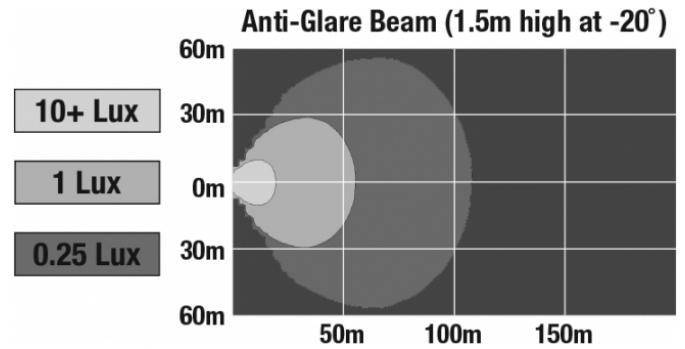

LED Work Light - Model 526

PRODUCT INFORMATION

Description	12-24V LED Work Light with Yellow Housing, Polycarbonate Lens & Anti-Glare Beam Pattern
Height	160.02 mm / 6.3 in
Width	157.48 mm / 6.2 in
Depth	96.52 mm / 3.8 in
Shape	Square
Outer Lens Material	Polycarbonate
Outer Lens Color	Clear
Housing Material	Die-Cast Aluminum
Housing Color	Yellow
Mounting Hardware Description	(x1) M10-1.5 x 25 Mounting Bolt
Mounting Type	Universal Pedestal Mount
Minimum Operating Temperature	-40 °C / -40 °F
Maximum Operating Temperature	65 °C / 149 °F
Connector or Wiring	iCONN Connector - iMATE23
Product Weight	4.50 lbs / 2.04 kgs
Shipping Weight	4.83 lbs / 2.19 kgs

J.W. SPEAKER
Engineered. Lighting. Solutions.

LED Work Light - Model 526

PHOTOMETRIC SPECIFICATIONS

Raw Lumen Output	9,000
Effective Lumen Output	5,500
Nominal LED Color Temperature	5700 K

APPLICATIONS

Print date: 2017-10-23