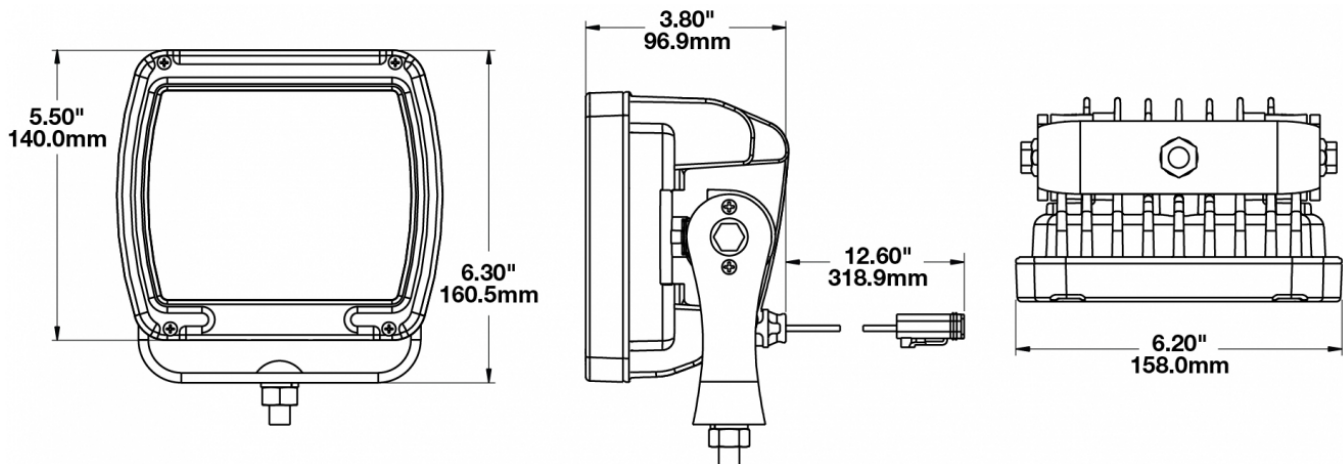

PRODUCT DIMENSIONS

Print date: 2017-06-27

© 2017 J.W. Speaker Corporation • Germantown, WI U.S.A.
www.jwspeaker.com • speaker@jwspeaker.com • 262.251.6660

J.W. SPEAKER
Engineered. Lighting. Solutions.