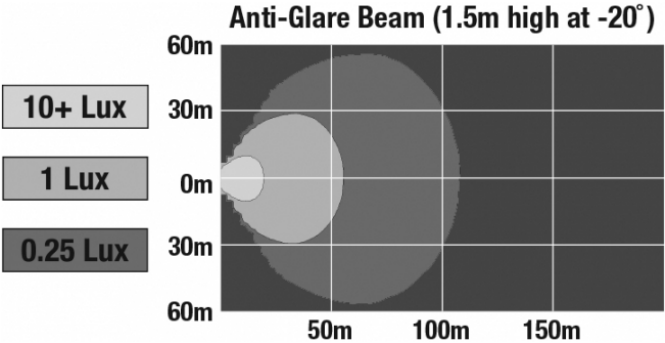

LED Work Light - Model 526

PRODUCT INFORMATION

Description	12-24V LED Work Light with Yellow Housing, Polycarbonate Lens & Anti-Glare Beam Pattern
Height	160.02 mm / 6.3 in
Width	157.48 mm / 6.2 in
Depth	96.52 mm / 3.8 in
Shape	Square
Outer Lens Material	Polycarbonate
Outer Lens Color	Clear
Housing Material	Die-Cast Aluminum
Housing Color	Yellow
Mounting Hardware Description	(x1) M10-1.5 x 25 Mounting Bolt
Mounting Type	Universal Pedestal Mount
Minimum Operating Temperature	-40 °C / -40 °F
Maximum Operating Temperature	65 °C / 149 °F
Connector or Wiring	iCONN Connector - iMATE23
Product Weight	0.00 lbs / 0 kgs
Shipping Weight	4.83 lbs / 2.19 kgs

J.W. SPEAKER
Engineered. Lighting. Solutions.

LED Work Light - Model 526

PHOTOMETRIC SPECIFICATIONS

Raw Lumen Output 9,000
 Effective Lumen Output 5,500
 Nominal LED Color Temperature 5700 K

APPLICATIONS

Print date: 2018-10-24