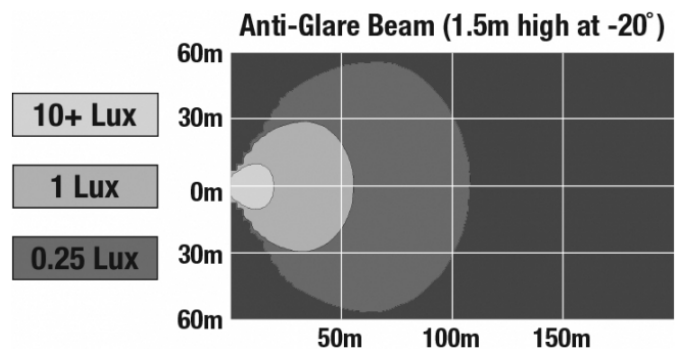

LED Work Light - Model 526

PRODUCT INFORMATION

Description	12-24V LED Work Light with Yellow Housing, Polycarbonate Lens & Anti-Glare Beam Pattern
Height	160.02 mm / 6.3 in
Width	157.48 mm / 6.2 in
Depth	96.52 mm / 3.8 in
Shape	Square
Outer Lens Material	Polycarbonate
Outer Lens Color	Clear
Housing Material	Die-Cast Aluminum
Housing Color	Yellow
Mounting Hardware Description	(x1) M10-1.5 x 25 Mounting Bolt
Mounting Type	Universal Pedestal Mount
Minimum Operating Temperature	-40 °C / -40 °F
Maximum Operating Temperature	65 °C / 149 °F
Connector or Wiring	iCONN Connector - iMATE23
Product Weight	4.50 lbs / 2.04 kgs

REGULATORY STANDARDS COMPLIANCE

Buy America Standards
IEC IP69K

Eco Friendly

PHOTOMETRIC SPECIFICATIONS

Raw Lumen Output	9,000
Effective Lumen Output	5,500
Nominal LED Color Temperature	5700 K

Print date: 2017-08-20