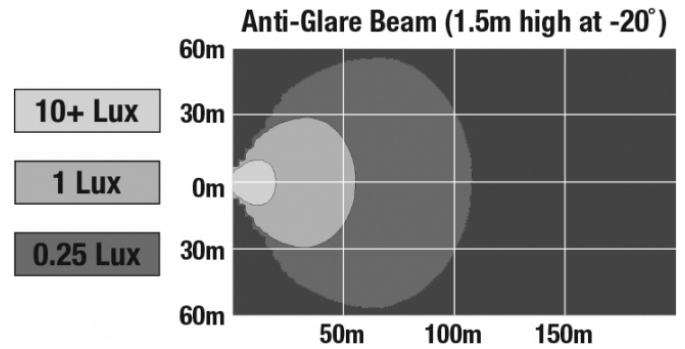

LED Work Light - Model 526

PRODUCT INFORMATION

Description	12-24V LED Work Light with Yellow Housing, Polycarbonate Lens & Anti-Glare Beam Pattern
Height	160.02 mm / 6.3 in
Width	157.48 mm / 6.2 in
Depth	96.52 mm / 3.8 in
Shape	Square
Outer Lens Material	Polycarbonate
Outer Lens Color	Clear
Housing Material	Die-Cast Aluminum
Housing Color	Yellow
Mounting Hardware Description	(x1) M10-1.5 x 25 Mounting Bolt
Mounting Type	Universal Pedestal Mount
Minimum Operating Temperature	-40 °C / -40 °F
Maximum Operating Temperature	65 °C / 149 °F
Connector or Wiring	iCONN Connector - iMATE23
Product Weight	4.50 lbs / 2.04 kgs
Shipping Weight	4.83 lbs / 2.19 kgs

J.W. SPEAKER
Engineered. Lighting. Solutions.

LED Work Light - Model 526

PHOTOMETRIC SPECIFICATIONS

Raw Lumen Output 9,000
Effective Lumen Output 5,500
Nominal LED Color Temperature 5700 K

APPLICATIONS

Print date: 2018-01-16