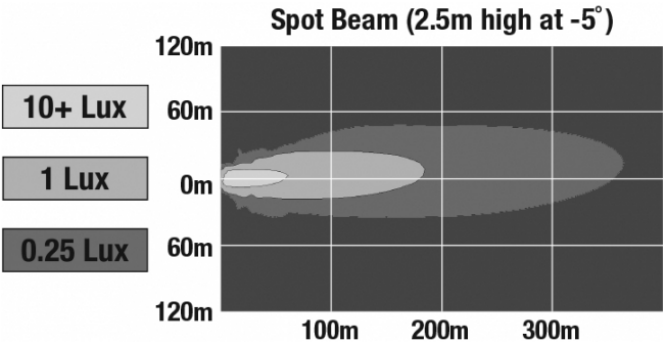

LED Work Light - Model 526

PRODUCT INFORMATION

Description	12-24V LED Work Light with Yellow Housing, Glass Lens & Spot Beam Pattern
Height	160.02 mm / 6.3 in
Width	157.48 mm / 6.2 in
Depth	96.52 mm / 3.8 in
Shape	Square
Outer Lens Material	Glass
Outer Lens Color	Clear
Housing Material	Die-Cast Aluminum
Housing Color	Yellow
Mounting Hardware Description	(x1) M10-1.5 x 25 Mounting Bolt
Mounting Type	Universal Pedestal Mount
Minimum Operating Temperature	-40 °C / -40 °F
Maximum Operating Temperature	65 °C / 149 °F
Connector or Wiring	iCONN Connector - iMATE23
Product Weight	4.50 lbs / 2.04 kgs
Shipping Weight	4.83 lbs / 2.19 kgs

J.W. SPEAKER
Engineered. Lighting. Solutions.

LED Work Light - Model 526

PHOTOMETRIC SPECIFICATIONS

Raw Lumen Output	9,000
Effective Lumen Output	5,800
Nominal LED Color Temperature	5700 K
Beam Pattern(s)	Forward Lighting - Spot