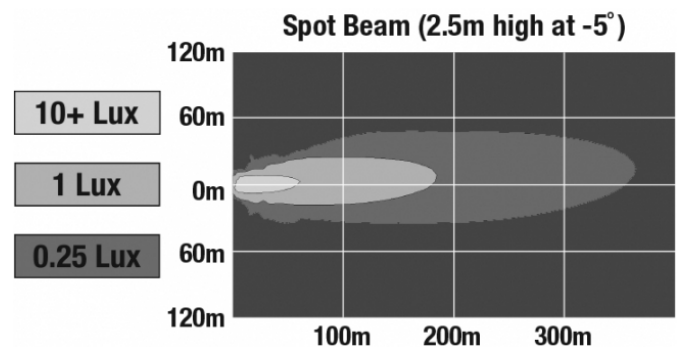

## PHOTOMETRIC SPECIFICATIONS

<b>Raw Lumen Output</b>	9,000
<b>Effective Lumen Output</b>	5,800
<b>Nominal LED Color Temperature</b>	5700 K
<b>Beam Pattern(s)</b>	Forward Lighting - Spot

Print date: 2017-07-24