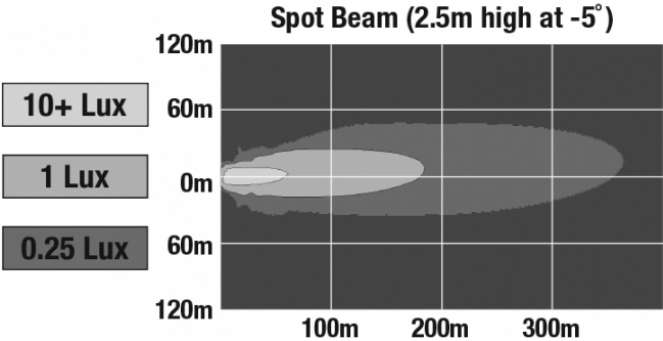

LED Work Light - Model 526

PRODUCT INFORMATION

Description	12-24V LED Work Light with Yellow Housing, Glass Lens & Spot Beam Pattern
Height	160.02 mm / 6.3 in
Width	157.48 mm / 6.2 in
Depth	96.52 mm / 3.8 in
Shape	Square
Outer Lens Material	Glass
Outer Lens Color	Clear
Housing Material	Die-Cast Aluminum
Housing Color	Yellow
Mounting Hardware Description	(x1) M10-1.5 x 25 Mounting Bolt
Mounting Type	Universal Pedestal Mount
Minimum Operating Temperature	-40 °C / -40 °F
Maximum Operating Temperature	65 °C / 149 °F
Connector or Wiring	iCONN Connector - iMATE23
Product Weight	4.50 lbs / 2.04 kgs
Shipping Weight	4.83 lbs / 2.19 kgs

J.W. SPEAKER
Engineered. Lighting. Solutions.

LED Work Light - Model 526

PHOTOMETRIC SPECIFICATIONS

Raw Lumen Output	9,000
Effective Lumen Output	5,800
Nominal LED Color Temperature	5700 K
Beam Pattern(s)	Forward Lighting - Spot