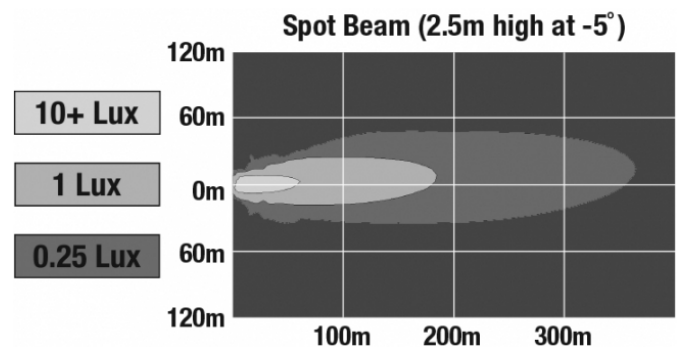

Print date: 2017-07-24

© 2017 J.W. Speaker Corporation • Germantown, WI U.S.A.
www.jwspeaker.com • speaker@jwspeaker.com • 262.251.6660