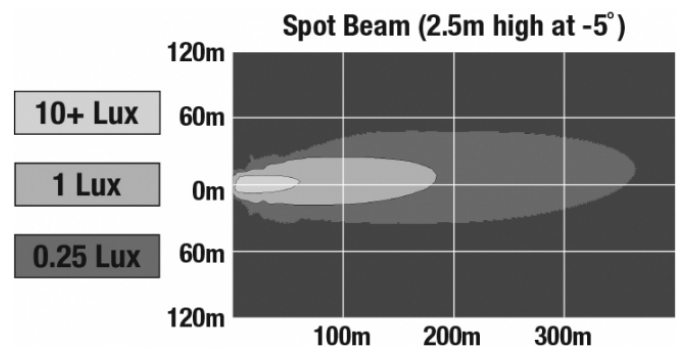

## PHOTOMETRIC SPECIFICATIONS

<b>Raw Lumen Output</b>	9,000
<b>Effective Lumen Output</b>	5,800
<b>Nominal LED Color Temperature</b>	5700 K
<b>Beam Pattern(s)</b>	Forward Lighting - Spot

Print date: 2017-05-29