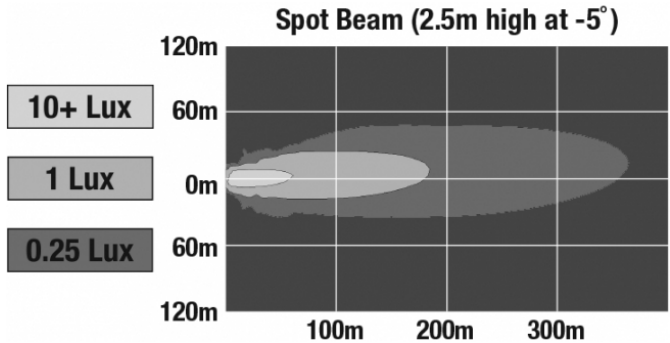

LED Work Light - Model 526

PRODUCT INFORMATION

Description	12-24V LED Work Light with Yellow Housing, Glass Lens & Spot Beam Pattern
Height	160.02 mm / 6.3 in
Width	157.48 mm / 6.2 in
Depth	96.52 mm / 3.8 in
Shape	Square
Outer Lens Material	Glass
Outer Lens Color	Clear
Housing Material	Die-Cast Aluminum
Housing Color	Yellow
Mounting Hardware Description	(x1) M10-1.5 x 25 Mounting Bolt
Mounting Type	Universal Pedestal Mount
Minimum Operating Temperature	-40 °C / -40 °F
Maximum Operating Temperature	65 °C / 149 °F
Connector or Wiring	iCONN Connector - iMATE23
Product Weight	4.60 lbs / 2.09 kgs
Shipping Weight	4.83 lbs / 2.19 kgs

J.W. SPEAKER
Engineered. Lighting. Solutions.

LED Work Light - Model 526

PHOTOMETRIC SPECIFICATIONS

Raw Lumen Output	9,000
Effective Lumen Output	5,800
Nominal LED Color Temperature	5700 K
Beam Pattern(s)	Forward Lighting - Spot