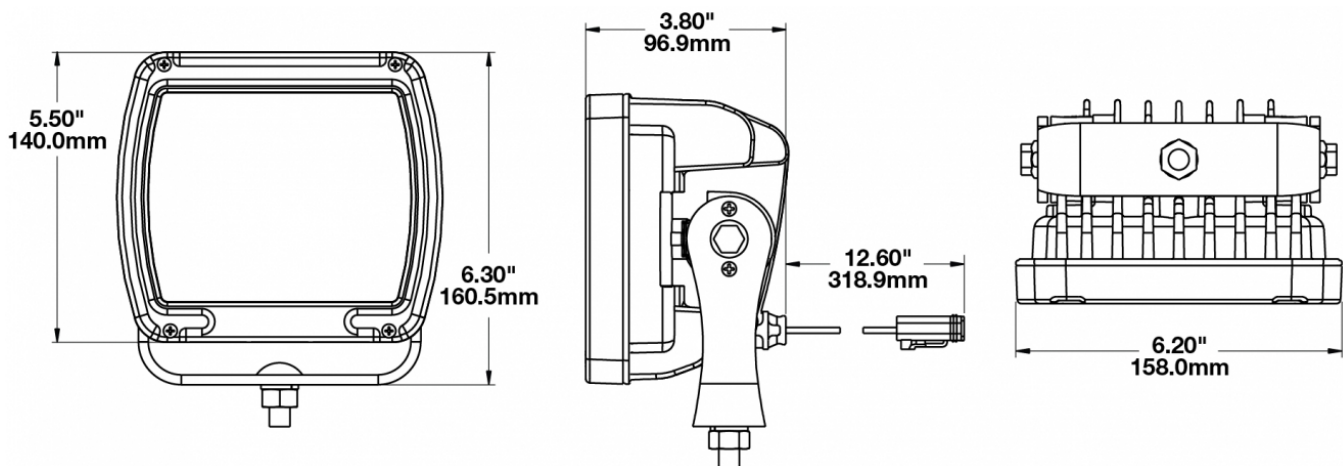

PRODUCT DIMENSIONS

Print date: 2017-09-26

© 2017 J.W. Speaker Corporation • Germantown, WI U.S.A.
www.jwspeaker.com • speaker@jwspeaker.com • 262.251.6660

J.W. SPEAKER
Engineered. Lighting. Solutions.