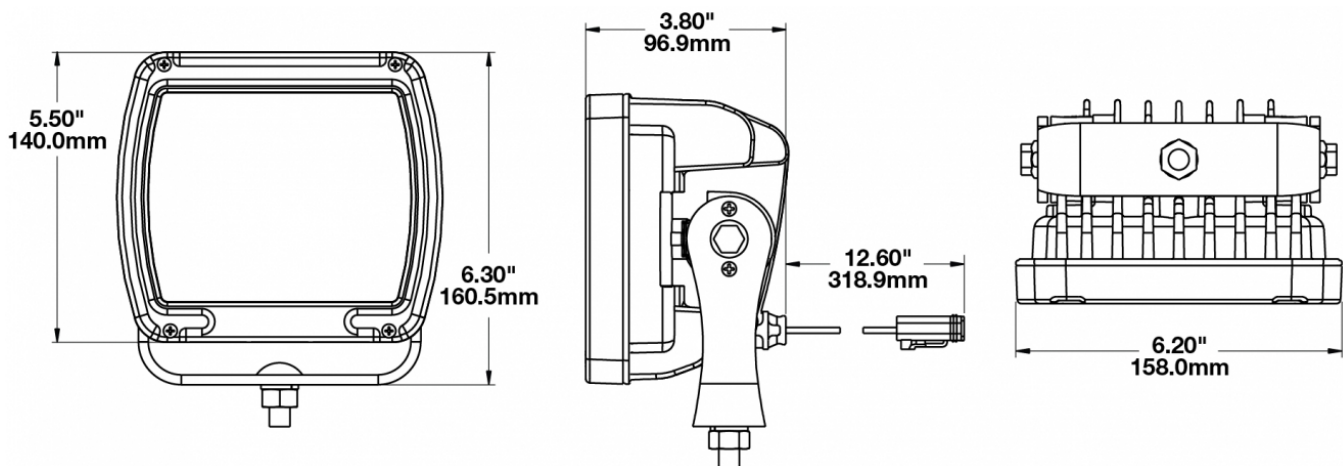

## PRODUCT INFORMATION

<b>Description</b>	12-24V LED Work Light with Yellow Housing, Glass Lens & Spot Beam Pattern
<b>Height</b>	160.02 mm / 6.3 in
<b>Width</b>	157.48 mm / 6.2 in
<b>Depth</b>	96.52 mm / 3.8 in
<b>Shape</b>	Square
<b>Outer Lens Material</b>	Glass
<b>Outer Lens Color</b>	Clear
<b>Housing Material</b>	Die-Cast Aluminum
<b>Housing Color</b>	Yellow
<b>Mounting Hardware Description</b>	(x1) M10-1.5 x 25 Mounting Bolt
<b>Mounting Type</b>	Universal Pedestal Mount
<b>Minimum Operating Temperature</b>	-40 °C / -40 °F
<b>Maximum Operating Temperature</b>	65 °C / 149 °F
<b>Connector or Wiring</b>	iCONN Connector - iMATE23
<b>Product Weight</b>	4.50 lbs / 2.04 kgs