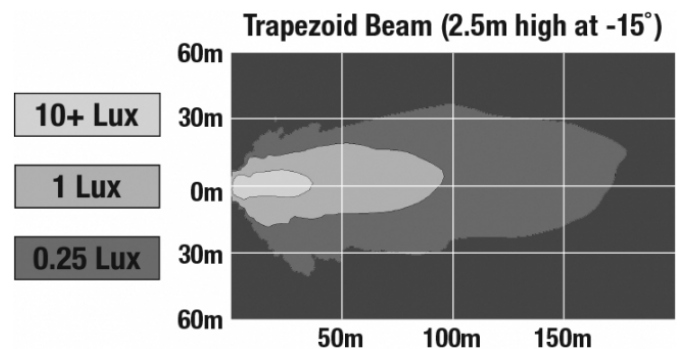

REGULATORY STANDARDS COMPLIANCE

Buy America Standards
IEC IP69K

Eco Friendly

PHOTOMETRIC SPECIFICATIONS

Raw Lumen Output	9,000
Effective Lumen Output	5,800
Nominal LED Color Temperature	5700 K
Beam Pattern(s)	Forward Lighting - Trapezoid