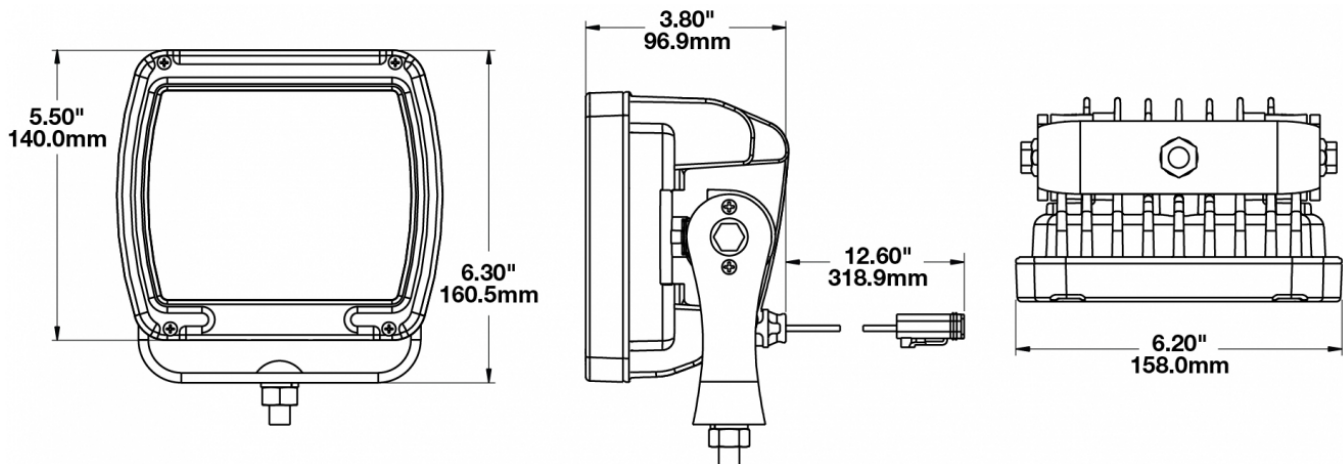

PRODUCT DIMENSIONS

Print date: 2017-08-23

© 2017 J.W. Speaker Corporation • Germantown, WI U.S.A.
www.jwspeaker.com • speaker@jwspeaker.com • 262.251.6660

J.W. SPEAKER
Engineered. Lighting. Solutions.