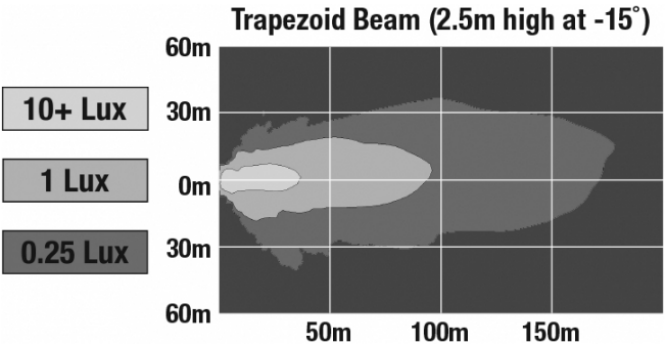

LED Work Light - Model 526

PHOTOMETRIC SPECIFICATIONS

Raw Lumen Output	9,000
Effective Lumen Output	5,800
Nominal LED Color Temperature	5700 K
Beam Pattern(s)	Forward Lighting - Trapezoid