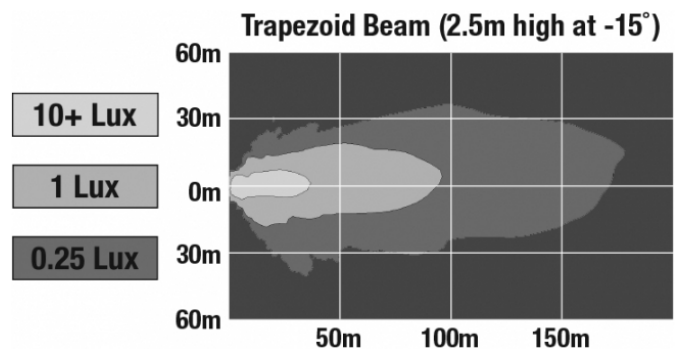

LED Work Light - Model 526

PRODUCT INFORMATION

Description	12-24V LED Work Light with Yellow Housing, Glass Lens & Trapezoid Beam Pattern
Height	160.02 mm / 6.3 in
Width	157.48 mm / 6.2 in
Depth	96.52 mm / 3.8 in
Shape	Square
Outer Lens Material	Glass
Outer Lens Color	Clear
Housing Material	Die-Cast Aluminum
Housing Color	Yellow
Mounting Hardware Description	(x1) M10-1.5 x 25 Mounting Bolt
Mounting Type	Universal Pedestal Mount
Minimum Operating Temperature	-40 °C / -40 °F
Maximum Operating Temperature	65 °C / 149 °F
Connector or Wiring	iCONN Connector - iMATE23
Product Weight	4.50 lbs / 2.04 kgs

REGULATORY STANDARDS COMPLIANCE

Buy America Standards
IEC IP69K

Eco Friendly

PHOTOMETRIC SPECIFICATIONS

Raw Lumen Output	9,000
Effective Lumen Output	5,800
Nominal LED Color Temperature	5700 K
Beam Pattern(s)	Forward Lighting - Trapezoid