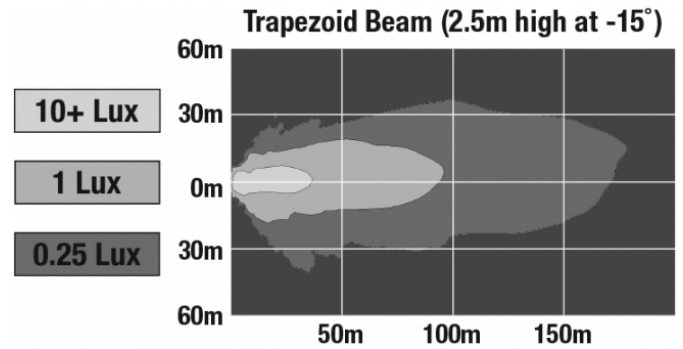

LED Work Light - Model 526

PHOTOMETRIC SPECIFICATIONS

Raw Lumen Output	9,000
Effective Lumen Output	5,800
Nominal LED Color Temperature	5700 K
Beam Pattern(s)	Forward Lighting - Trapezoid

APPLICATIONS

Print date: 2017-12-11

© 2017 J.W. Speaker Corporation • Germantown, WI U.S.A.
www.jwspeaker.com • speaker@jwspeaker.com • 262.251.6660