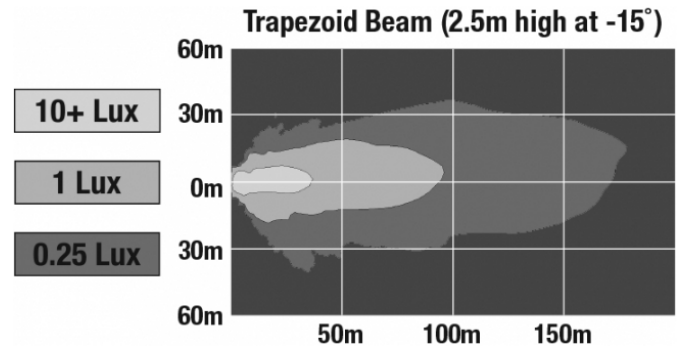

LED Work Light - Model 526

PHOTOMETRIC SPECIFICATIONS

Raw Lumen Output	9,000
Effective Lumen Output	5,800
Nominal LED Color Temperature	5700 K
Beam Pattern(s)	Forward Lighting - Trapezoid

APPLICATIONS

Print date: 2018-02-18

© 2018 J.W. Speaker Corporation • Germantown, WI U.S.A.
www.jwspeaker.com • speaker@jwspeaker.com • 262.251.6660