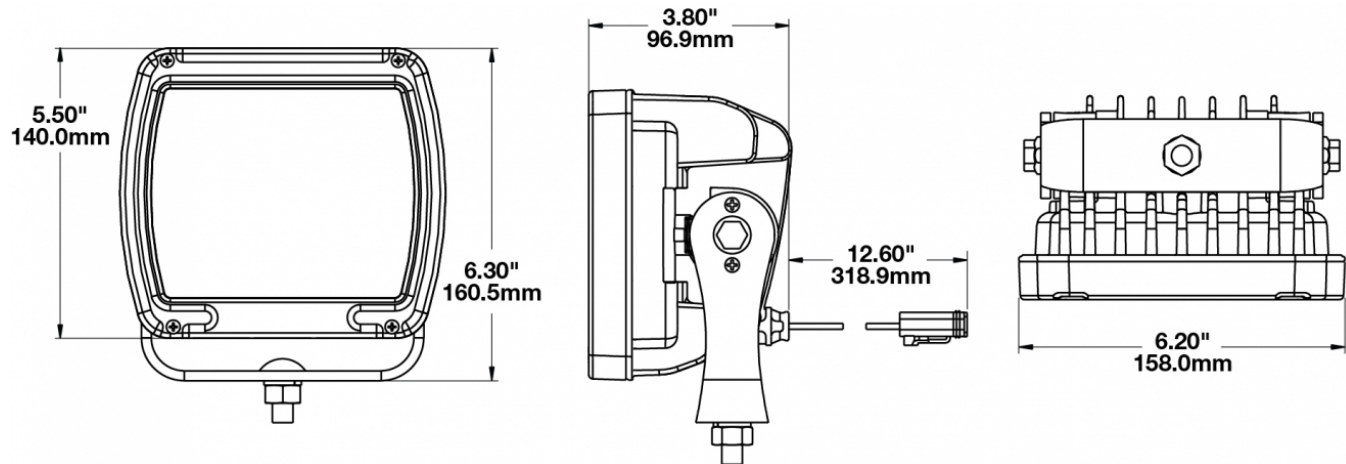

LED Work Light - Model 526

PRODUCT INFORMATION

Description	12-24V LED Work Light with Yellow Housing, Glass Lens & Trapezoid Beam Pattern
Height	160.02 mm / 6.3 in
Width	157.48 mm / 6.2 in
Depth	96.52 mm / 3.8 in
Shape	Square
Outer Lens Material	Glass
Outer Lens Color	Clear
Housing Material	Die-Cast Aluminum
Housing Color	Yellow
Mounting Hardware Description	(x1) M10-1.5 x 25 Mounting Bolt
Mounting Type	Universal Pedestal Mount
Minimum Operating Temperature	-40 °C / -40 °F
Maximum Operating Temperature	65 °C / 149 °F
Connector or Wiring	iCONN Connector - iMATE23
Product Weight	4.60 lbs / 2.09 kgs
Shipping Weight	4.83 lbs / 2.19 kgs

PRODUCT DIMENSIONS

ELECTRICAL SPECIFICATIONS

Input Voltage	12-24V DC
Operating Voltage	10-32V DC
Transient Spike Protection	150V Peak @ 1 HZ-100 Pulses
Red Wire	Positive
Black Wire	Negative
Current Draw	9.00A @ 12V DC 5.00A @ 24V DC

J.W. SPEAKER
Engineered. Lighting. Solutions.

LED Work Light - Model 526

PHOTOMETRIC SPECIFICATIONS

Raw Lumen Output	9,000
Effective Lumen Output	5,800
Nominal LED Color Temperature	5700 K
Beam Pattern(s)	Forward Lighting - Trapezoid