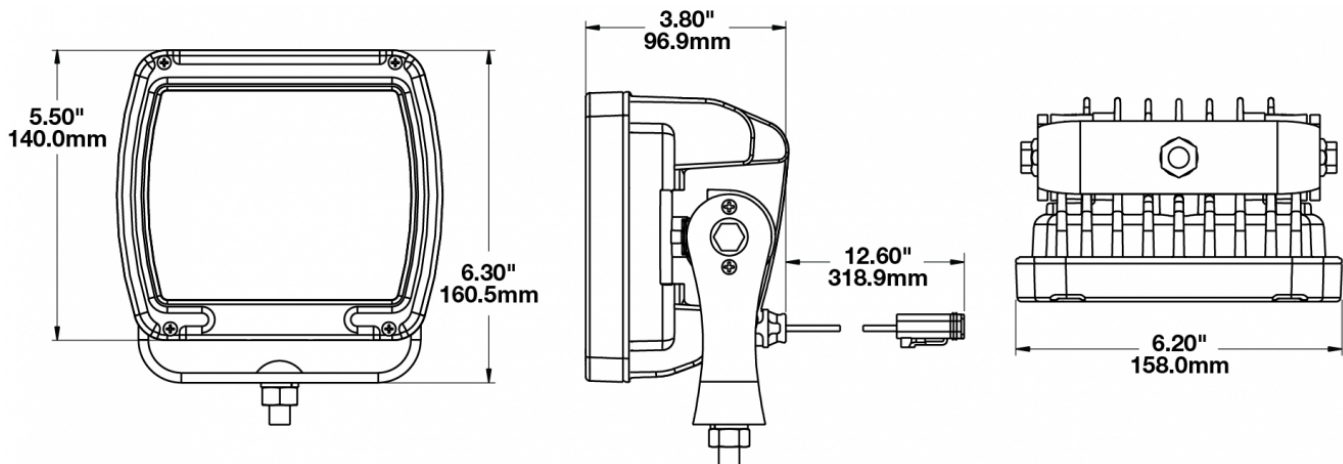

PRODUCT DIMENSIONS

Print date: 2017-06-29

© 2017 J.W. Speaker Corporation • Germantown, WI U.S.A.
www.jwspeaker.com • speaker@jwspeaker.com • 262.251.6660

J.W. SPEAKER
Engineered. Lighting. Solutions.