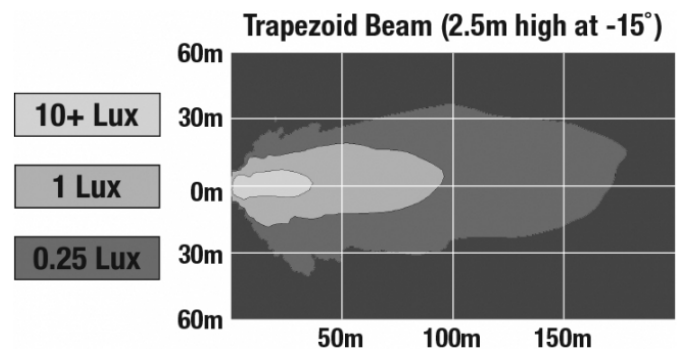

LED Work Light - Model 526

PRODUCT INFORMATION

Description	12-24V LED Work Light with Yellow Housing, Glass Lens & Trapezoid Beam Pattern
Height	160.02 mm / 6.3 in
Width	157.48 mm / 6.2 in
Depth	96.52 mm / 3.8 in
Shape	Square
Outer Lens Material	Glass
Outer Lens Color	Clear
Housing Material	Die-Cast Aluminum
Housing Color	Yellow
Mounting Hardware Description	(x1) M10-1.5 x 25 Mounting Bolt
Mounting Type	Universal Pedestal Mount
Minimum Operating Temperature	-40 °C / -40 °F
Maximum Operating Temperature	65 °C / 149 °F
Connector or Wiring	iCONN Connector - iMATE23
Product Weight	4.50 lbs / 2.04 kgs

REGULATORY STANDARDS COMPLIANCE

Buy America Standards
IEC IP69K

Eco Friendly

PHOTOMETRIC SPECIFICATIONS

Raw Lumen Output	9,000
Effective Lumen Output	5,800
Nominal LED Color Temperature	5700 K
Beam Pattern(s)	Forward Lighting - Trapezoid