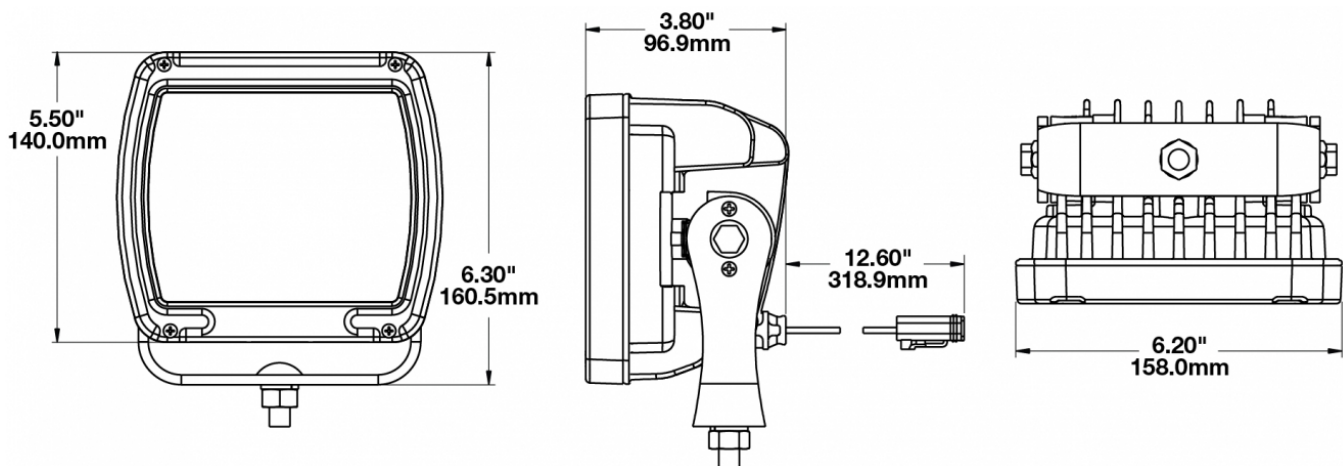

PRODUCT DIMENSIONS

Print date: 2017-05-26

© 2017 J.W. Speaker Corporation • Germantown, WI U.S.A.
www.jwspeaker.com • speaker@jwspeaker.com • 262.251.6660

J.W. SPEAKER
Engineered. Lighting. Solutions.