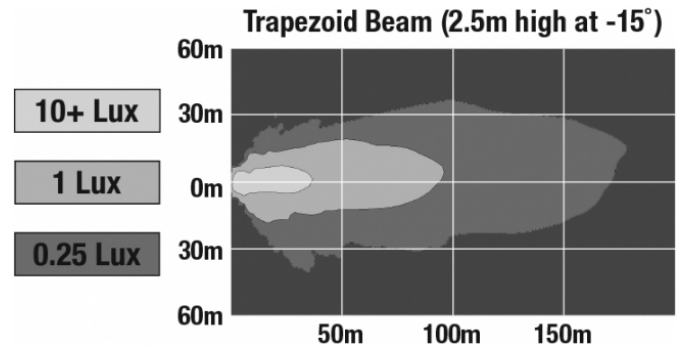

LED Work Light - Model 526

PHOTOMETRIC SPECIFICATIONS

Raw Lumen Output	9,000
Effective Lumen Output	5,800
Nominal LED Color Temperature	5700 K
Beam Pattern(s)	Forward Lighting - Trapezoid

APPLICATIONS

Print date: 2018-11-17

© 2018 J.W. Speaker Corporation • Germantown, WI U.S.A.
www.jwspeaker.com • speaker@jwspeaker.com • 262.251.6660