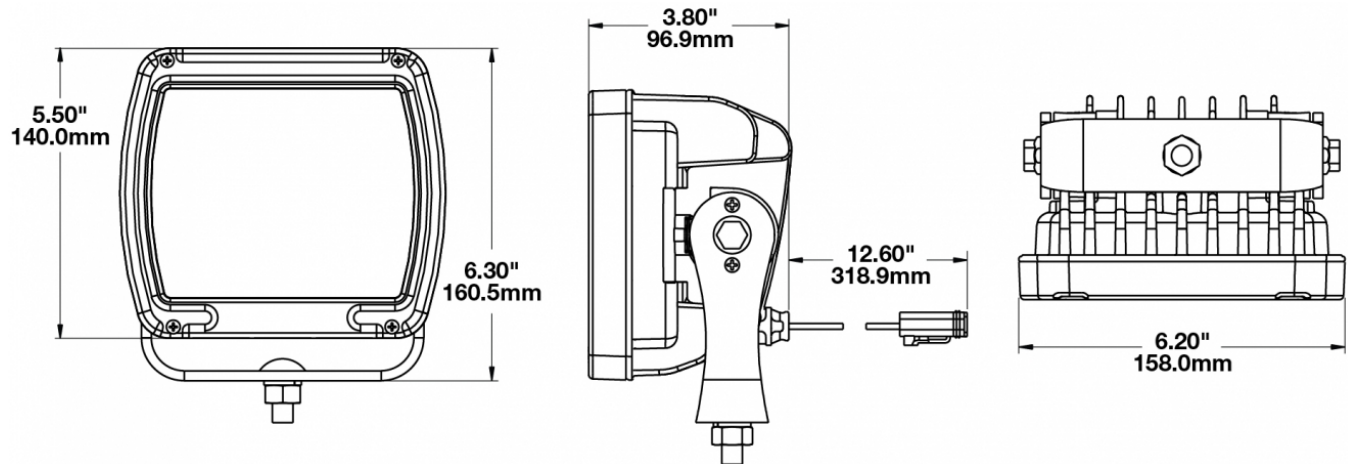

LED Work Light - Model 526

PRODUCT INFORMATION

Description	12-24V LED Work Light with Yellow Housing, Glass Lens & Trapezoid Beam Pattern
Height	160.02 mm / 6.3 in
Width	157.48 mm / 6.2 in
Depth	96.52 mm / 3.8 in
Shape	Square
Outer Lens Material	Glass
Outer Lens Color	Clear
Housing Material	Die-Cast Aluminum
Housing Color	Yellow
Mounting Hardware Description	(x1) M10-1.5 x 25 Mounting Bolt
Mounting Type	Universal Pedestal Mount
Minimum Operating Temperature	-40 °C / -40 °F
Maximum Operating Temperature	65 °C / 149 °F
Connector or Wiring	iCONN Connector - iMATE23
Product Weight	4.50 lbs / 2.04 kgs
Shipping Weight	4.83 lbs / 2.19 kgs

PRODUCT DIMENSIONS

ELECTRICAL SPECIFICATIONS

Input Voltage	12-24V DC
Operating Voltage	10-32V DC
Transient Spike Protection	150V Peak @ 1 HZ-100 Pulses
Red Wire	Positive
Black Wire	Negative
Current Draw	9.00A @ 12V DC 5.00A @ 24V DC

J.W. SPEAKER
Engineered. Lighting. Solutions.

LED Work Light - Model 526

PHOTOMETRIC SPECIFICATIONS

Raw Lumen Output	9,000
Effective Lumen Output	5,800
Nominal LED Color Temperature	5700 K
Beam Pattern(s)	Forward Lighting - Trapezoid