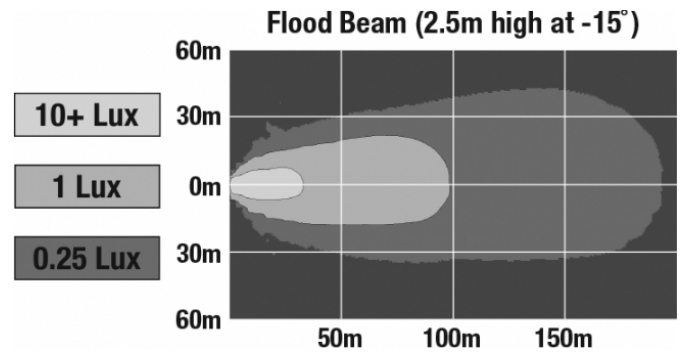

LED Work Light - Model 526

PRODUCT INFORMATION

Description	12-24V LED Work Light with Yellow Housing, Glass Lens & Flood Beam Pattern
Height	160.02 mm / 6.3 in
Width	157.48 mm / 6.2 in
Depth	96.52 mm / 3.8 in
Shape	Square
Outer Lens Material	Glass
Outer Lens Color	Clear
Housing Material	Die-Cast Aluminum
Housing Color	Yellow
Mounting Hardware Description	(x1) M10-1.5 x 25 Mounting Bolt
Mounting Type	Universal Pedestal Mount
Minimum Operating Temperature	-40 °C / -40 °F
Maximum Operating Temperature	65 °C / 149 °F
Connector or Wiring	iCONN Connector - iMATE23
Product Weight	4.50 lbs / 2.04 kgs
Shipping Weight	4.83 lbs / 2.19 kgs

LED Work Light - Model 526

PHOTOMETRIC SPECIFICATIONS

Raw Lumen Output	9,000
Effective Lumen Output	5,800
Nominal LED Color Temperature	5700 K
Beam Pattern(s)	Forward Lighting - Flood (Standard)

APPLICATIONS