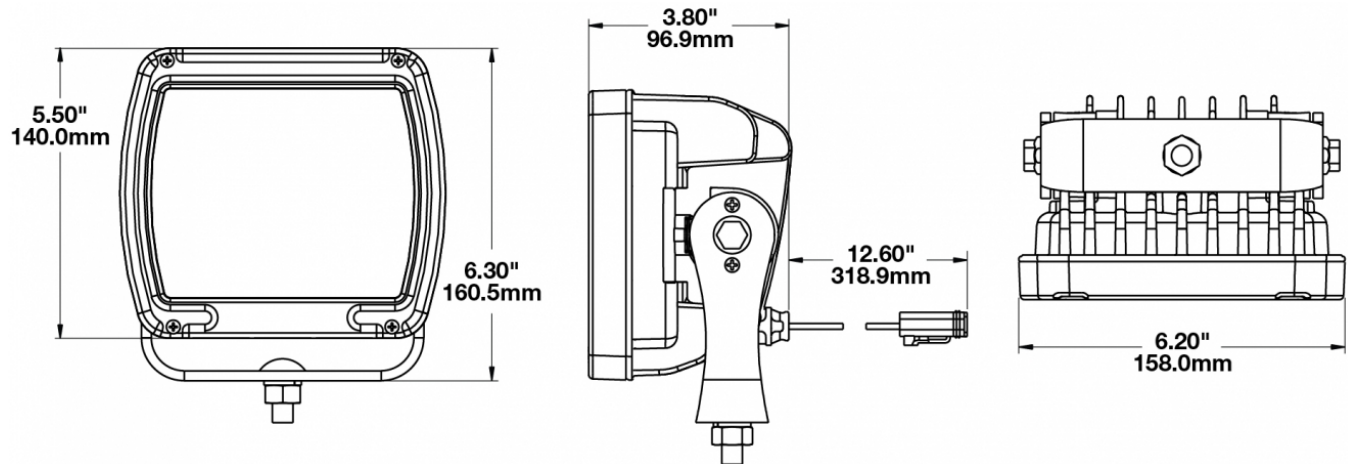

LED Work Light - Model 526

PRODUCT INFORMATION

Description	12-24V LED Work Light with Yellow Housing, Glass Lens & Flood Beam Pattern
Height	160.02 mm / 6.3 in
Width	157.48 mm / 6.2 in
Depth	96.52 mm / 3.8 in
Shape	Square
Outer Lens Material	Glass
Outer Lens Color	Clear
Housing Material	Die-Cast Aluminum
Housing Color	Yellow
Mounting Hardware Description	(x1) M10-1.5 x 25 Mounting Bolt
Mounting Type	Universal Pedestal Mount
Minimum Operating Temperature	-40 °C / -40 °F
Maximum Operating Temperature	65 °C / 149 °F
Connector or Wiring	iCONN Connector - iMATE23
Product Weight	4.50 lbs / 2.04 kgs
Shipping Weight	4.83 lbs / 2.19 kgs

PRODUCT DIMENSIONS

ELECTRICAL SPECIFICATIONS

Input Voltage	12-24V DC
Operating Voltage	10-32V DC
Transient Spike Protection	150V Peak @ 1 HZ-100 Pulses
Red Wire	Positive
Black Wire	Negative
Current Draw	9.00A @ 12V DC 5.00A @ 24V DC

J.W. SPEAKER
Engineered. Lighting. Solutions.

LED Work Light - Model 526

PHOTOMETRIC SPECIFICATIONS

Raw Lumen Output	9,000
Effective Lumen Output	5,800
Nominal LED Color Temperature	5700 K
Beam Pattern(s)	Forward Lighting - Flood (Standard)