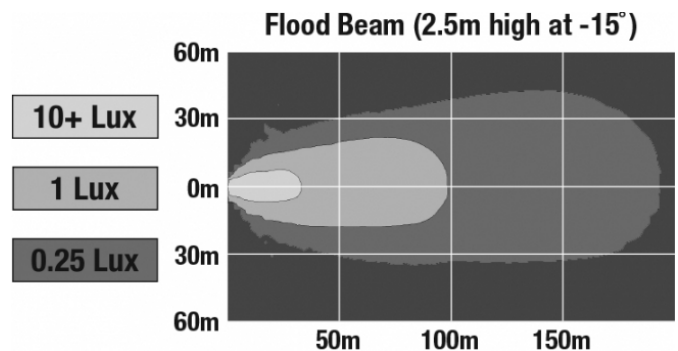

LED Work Light - Model 526

PRODUCT INFORMATION

Description	12-24V LED Work Light with Yellow Housing, Glass Lens & Flood Beam Pattern
Height	160.02 mm / 6.3 in
Width	157.48 mm / 6.2 in
Depth	96.52 mm / 3.8 in
Shape	Square
Outer Lens Material	Glass
Outer Lens Color	Clear
Housing Material	Die-Cast Aluminum
Housing Color	Yellow
Mounting Hardware Description	(x1) M10-1.5 x 25 Mounting Bolt
Mounting Type	Universal Pedestal Mount
Minimum Operating Temperature	-40 °C / -40 °F
Maximum Operating Temperature	65 °C / 149 °F
Connector or Wiring	iCONN Connector - iMATE23
Product Weight	4.50 lbs / 2.04 kgs

REGULATORY STANDARDS COMPLIANCE

Buy America Standards
IEC IP69K

Eco Friendly

PHOTOMETRIC SPECIFICATIONS

Raw Lumen Output	9,000
Effective Lumen Output	5,800
Nominal LED Color Temperature	5700 K
Beam Pattern(s)	Forward Lighting - Flood (Standard)