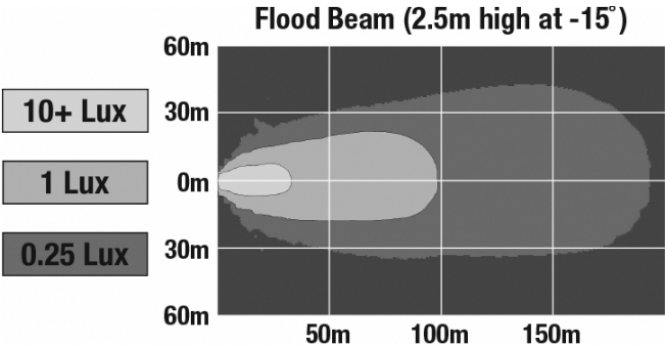

LED Work Light - Model 526

PHOTOMETRIC SPECIFICATIONS

Raw Lumen Output	9,000
Effective Lumen Output	5,800
Nominal LED Color Temperature	5700 K
Beam Pattern(s)	Forward Lighting - Flood (Standard)