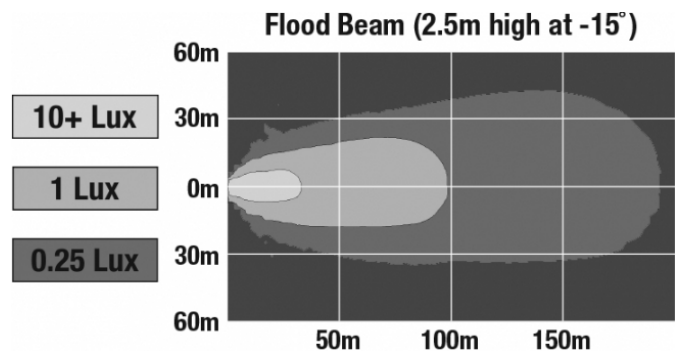

## PHOTOMETRIC SPECIFICATIONS

<b>Raw Lumen Output</b>	9,000
<b>Effective Lumen Output</b>	5,800
<b>Nominal LED Color Temperature</b>	5700 K
<b>Beam Pattern(s)</b>	Forward Lighting - Flood (Standard)

Print date: 2017-06-26