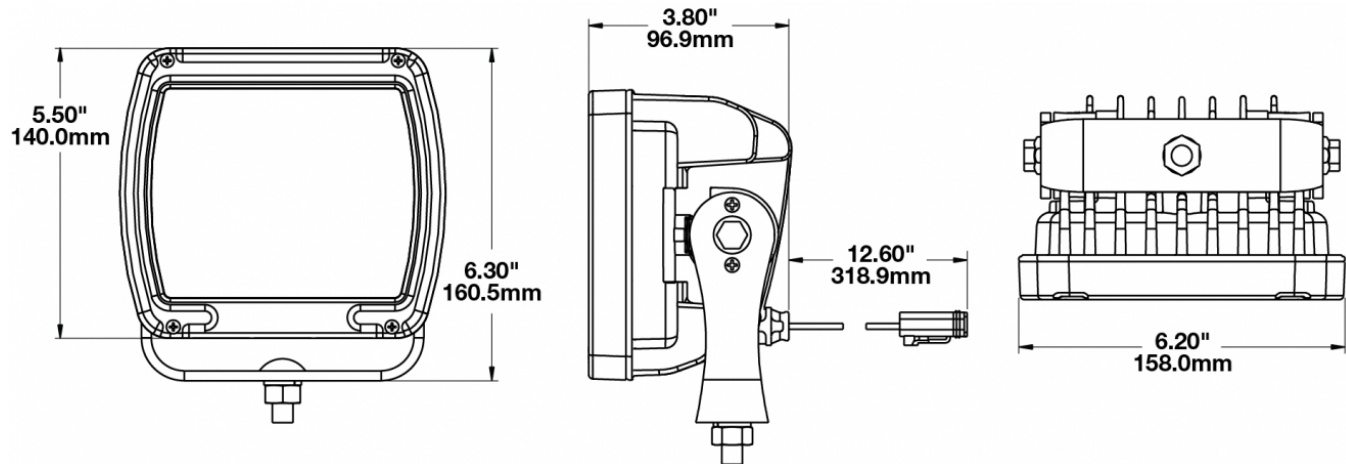

LED Work Light - Model 526

PRODUCT INFORMATION

Description	12-24V LED Work Light with Yellow Housing, Glass Lens & Flood Beam Pattern
Height	160.02 mm / 6.3 in
Width	157.48 mm / 6.2 in
Depth	96.52 mm / 3.8 in
Shape	Square
Outer Lens Material	Glass
Outer Lens Color	Clear
Housing Material	Die-Cast Aluminum
Housing Color	Yellow
Mounting Hardware Description	(x1) M10-1.5 x 25 Mounting Bolt
Mounting Type	Universal Pedestal Mount
Minimum Operating Temperature	-40 °C / -40 °F
Maximum Operating Temperature	65 °C / 149 °F
Connector or Wiring	iCONN Connector - iMATE23
Product Weight	4.60 lbs / 2.09 kgs
Shipping Weight	4.83 lbs / 2.19 kgs

PRODUCT DIMENSIONS

ELECTRICAL SPECIFICATIONS

Input Voltage	12-24V DC
Operating Voltage	10-32V DC
Transient Spike Protection	150V Peak @ 1 HZ-100 Pulses
Red Wire	Positive
Black Wire	Negative
Current Draw	9.00A @ 12V DC 5.00A @ 24V DC

J.W. SPEAKER
Engineered. Lighting. Solutions.

LED Work Light - Model 526

PHOTOMETRIC SPECIFICATIONS

Raw Lumen Output	9,000
Effective Lumen Output	5,800
Nominal LED Color Temperature	5700 K
Beam Pattern(s)	Forward Lighting - Flood (Standard)