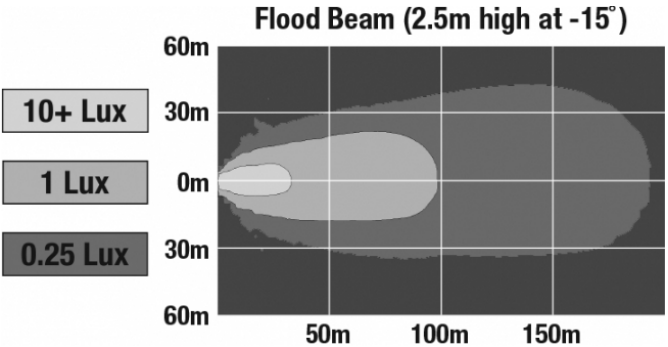

LED Work Light - Model 526

PHOTOMETRIC SPECIFICATIONS

Raw Lumen Output	9,000
Effective Lumen Output	5,800
Nominal LED Color Temperature	5700 K
Beam Pattern(s)	Forward Lighting - Flood (Standard)