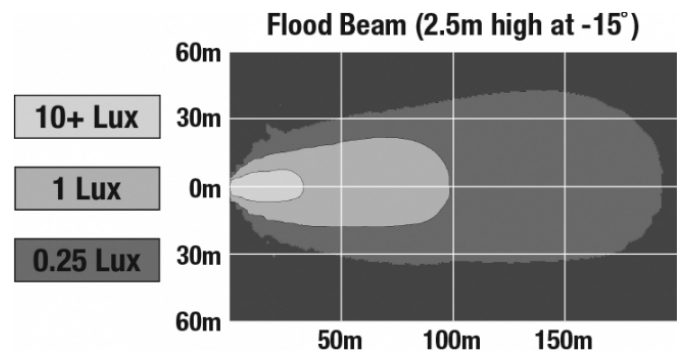

## PHOTOMETRIC SPECIFICATIONS

<b>Raw Lumen Output</b>	9,000
<b>Effective Lumen Output</b>	5,800
<b>Nominal LED Color Temperature</b>	5700 K
<b>Beam Pattern(s)</b>	Forward Lighting - Flood (Standard)

Print date: 2017-05-24