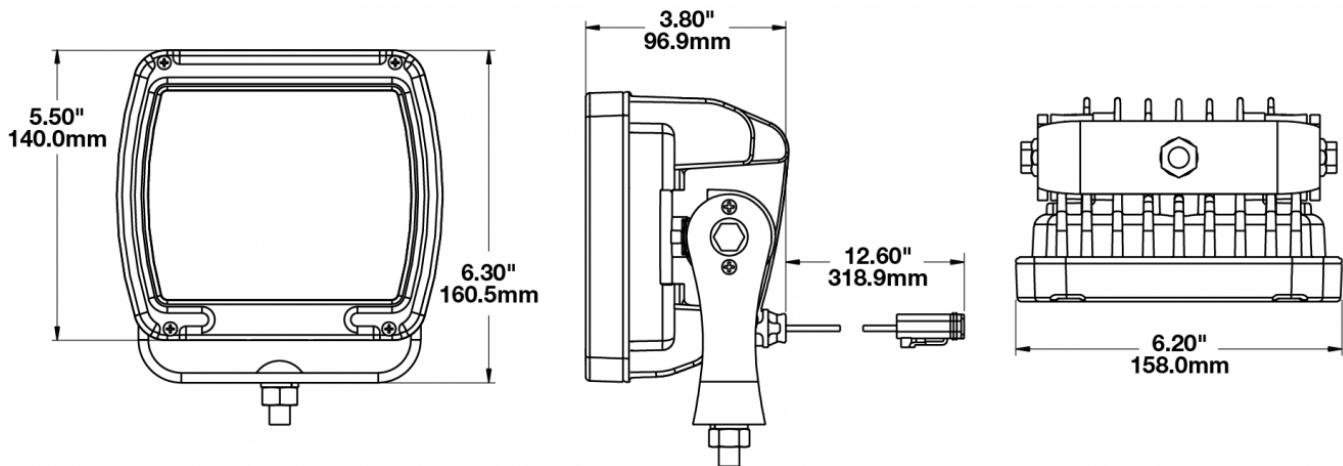

PRODUCT DIMENSIONS

Print date: 2017-06-26

© 2017 J.W. Speaker Corporation • Germantown, WI U.S.A.
www.jwspeaker.com • speaker@jwspeaker.com • 262.251.6660

J.W. SPEAKER
Engineered. Lighting. Solutions.