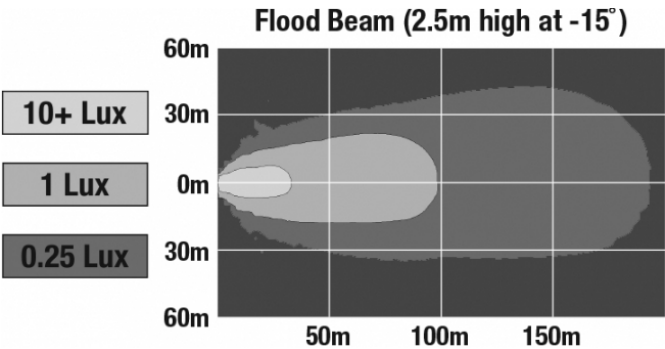

LED Work Light - Model 526

PRODUCT INFORMATION

Description	12-24V LED Work Light with Yellow Housing, Glass Lens & Flood Beam Pattern
Height	160.02 mm / 6.3 in
Width	157.48 mm / 6.2 in
Depth	96.52 mm / 3.8 in
Shape	Square
Outer Lens Material	Glass
Outer Lens Color	Clear
Housing Material	Die-Cast Aluminum
Housing Color	Yellow
Mounting Hardware Description	(x1) M10-1.5 x 25 Mounting Bolt
Mounting Type	Universal Pedestal Mount
Minimum Operating Temperature	-40 °C / -40 °F
Maximum Operating Temperature	65 °C / 149 °F
Connector or Wiring	iCONN Connector - iMATE23
Product Weight	4.50 lbs / 2.04 kgs
Shipping Weight	4.83 lbs / 2.19 kgs

LED Work Light - Model 526

PHOTOMETRIC SPECIFICATIONS

Raw Lumen Output	9,000
Effective Lumen Output	5,800
Nominal LED Color Temperature	5700 K
Beam Pattern(s)	Forward Lighting - Flood (Standard)

APPLICATIONS