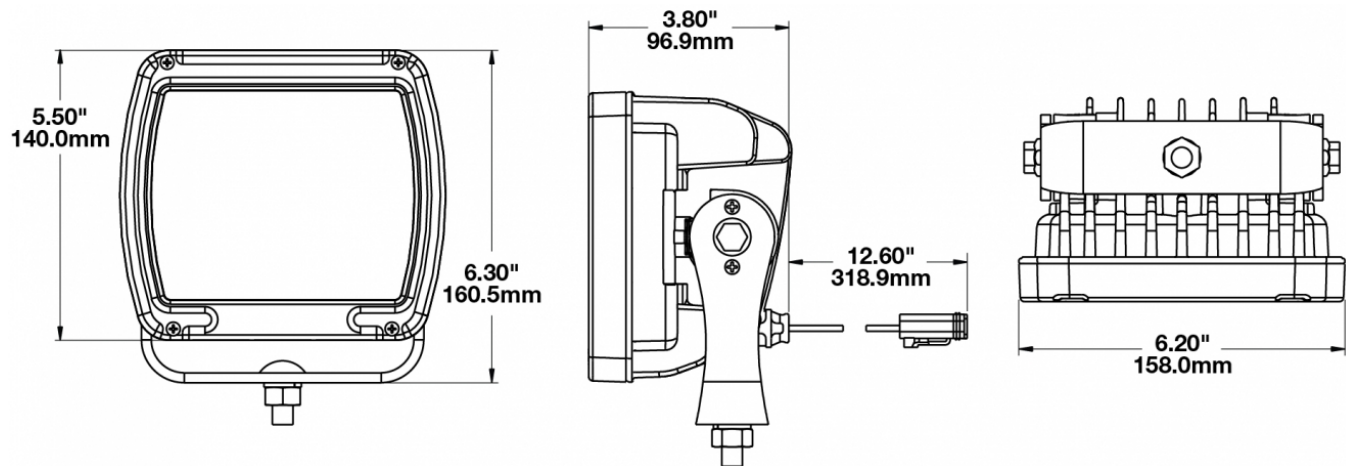

## PRODUCT INFORMATION

<b>Description</b>	12-24V LED Work Light with Yellow Housing, Glass Lens & Anti-Glare Beam Pattern
<b>Height</b>	160.02 mm / 6.3 in
<b>Width</b>	157.48 mm / 6.2 in
<b>Depth</b>	96.52 mm / 3.8 in
<b>Shape</b>	Square
<b>Outer Lens Material</b>	Glass
<b>Outer Lens Color</b>	Clear
<b>Housing Material</b>	Die-Cast Aluminum
<b>Housing Color</b>	Yellow
<b>Mounting Hardware Description</b>	(x1) M10-1.5 x 25 Mounting Bolt
<b>Mounting Type</b>	Universal Pedestal Mount
<b>Minimum Operating Temperature</b>	-40 °C / -40 °F
<b>Maximum Operating Temperature</b>	65 °C / 149 °F
<b>Connector or Wiring</b>	iCONN Connector - iMATE23
<b>Product Weight</b>	4.50 lbs / 2.04 kgs
<b>Shipping Weight</b>	4.83 lbs / 2.19 kgs

## PRODUCT DIMENSIONS