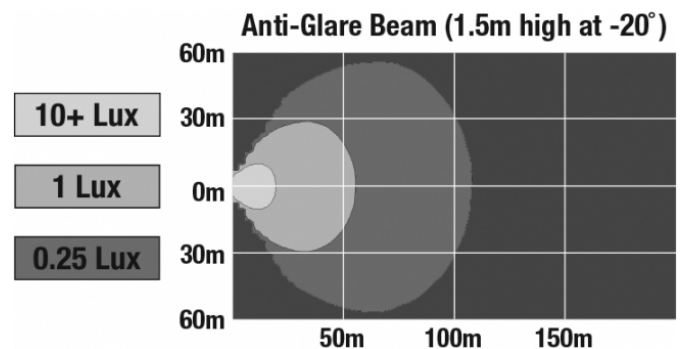

LED Work Light - Model 526

PRODUCT INFORMATION

Description	12-24V LED Work Light with Yellow Housing, Glass Lens & Anti-Glare Beam Pattern
Height	160.02 mm / 6.3 in
Width	157.48 mm / 6.2 in
Depth	96.52 mm / 3.8 in
Shape	Square
Outer Lens Material	Glass
Outer Lens Color	Clear
Housing Material	Die-Cast Aluminum
Housing Color	Yellow
Mounting Hardware Description	(x1) M10-1.5 x 25 Mounting Bolt
Mounting Type	Universal Pedestal Mount
Minimum Operating Temperature	-40 °C / -40 °F
Maximum Operating Temperature	65 °C / 149 °F
Connector or Wiring	iCONN Connector - iMATE23
Product Weight	4.50 lbs / 2.04 kgs

REGULATORY STANDARDS COMPLIANCE

Buy America Standards
IEC IP69K

Eco Friendly

PHOTOMETRIC SPECIFICATIONS

Raw Lumen Output	9,000
Effective Lumen Output	5,500
Nominal LED Color Temperature	5700 K
Beam Pattern(s)	Anti-Glare