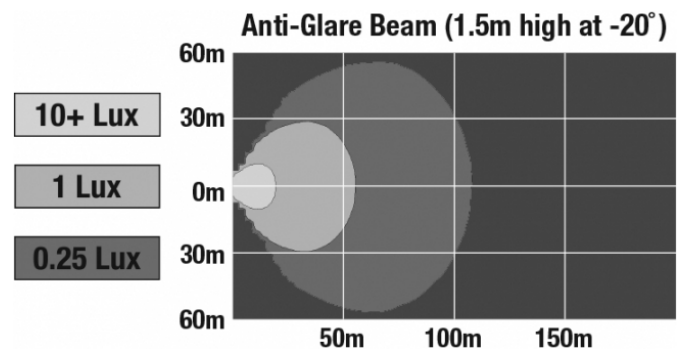

## PHOTOMETRIC SPECIFICATIONS

<b>Raw Lumen Output</b>	9,000
<b>Effective Lumen Output</b>	5,500
<b>Nominal LED Color Temperature</b>	5700 K
<b>Beam Pattern(s)</b>	Anti-Glare

Print date: 2017-06-23

© 2017 J.W. Speaker Corporation • Germantown, WI U.S.A.  
www.jwspeaker.com • speaker@jwspeaker.com • 262.251.6660