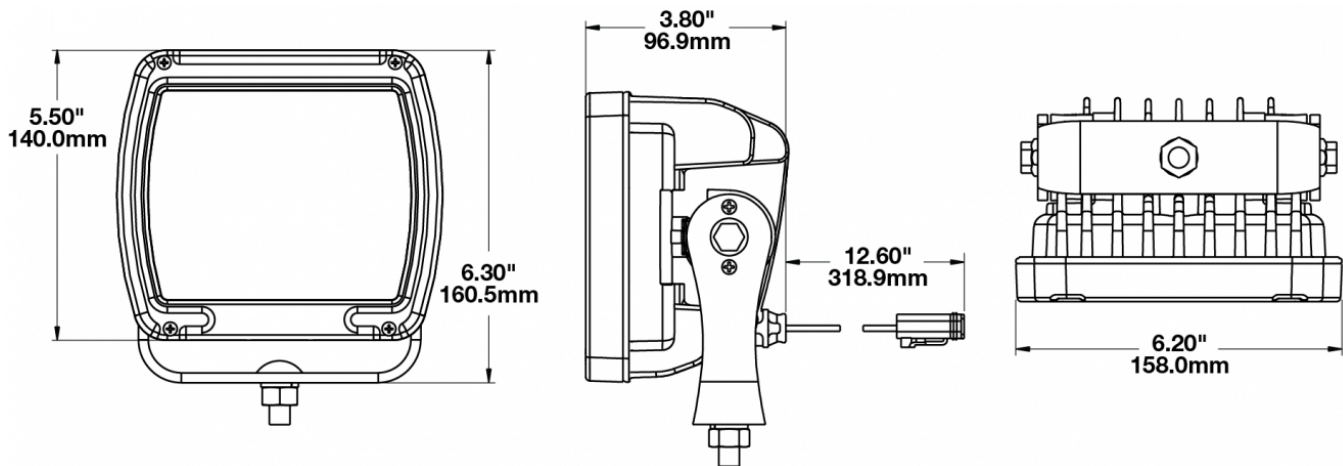

PRODUCT DIMENSIONS

Print date: 2017-08-18

© 2017 J.W. Speaker Corporation • Germantown, WI U.S.A.
www.jwspeaker.com • speaker@jwspeaker.com • 262.251.6660

J.W. SPEAKER
Engineered. Lighting. Solutions.