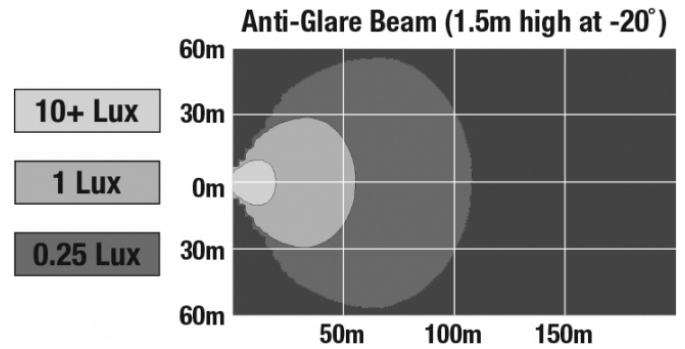

LED Work Light - Model 526

PRODUCT INFORMATION

Description	12-24V LED Work Light with Yellow Housing, Glass Lens & Anti-Glare Beam Pattern
Height	160.02 mm / 6.3 in
Width	157.48 mm / 6.2 in
Depth	96.52 mm / 3.8 in
Shape	Square
Outer Lens Material	Glass
Outer Lens Color	Clear
Housing Material	Die-Cast Aluminum
Housing Color	Yellow
Mounting Hardware Description	(x1) M10-1.5 x 25 Mounting Bolt
Mounting Type	Universal Pedestal Mount
Minimum Operating Temperature	-40 °C / -40 °F
Maximum Operating Temperature	65 °C / 149 °F
Connector or Wiring	iCONN Connector - iMATE23
Product Weight	4.50 lbs / 2.04 kgs
Shipping Weight	4.83 lbs / 2.19 kgs

J.W. SPEAKER
Engineered. Lighting. Solutions.

LED Work Light - Model 526

PHOTOMETRIC SPECIFICATIONS

Raw Lumen Output	9,000
Effective Lumen Output	5,500
Nominal LED Color Temperature	5700 K
Beam Pattern(s)	Anti-Glare