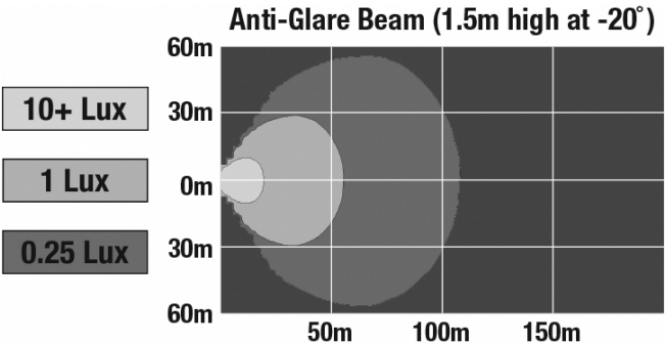

LED Work Light - Model 526

PRODUCT INFORMATION

Description	12-24V LED Work Light with Yellow Housing, Glass Lens & Anti-Glare Beam Pattern
Height	160.02 mm / 6.3 in
Width	157.48 mm / 6.2 in
Depth	96.52 mm / 3.8 in
Shape	Square
Outer Lens Material	Glass
Outer Lens Color	Clear
Housing Material	Die-Cast Aluminum
Housing Color	Yellow
Mounting Hardware Description	(x1) M10-1.5 x 25 Mounting Bolt
Mounting Type	Universal Pedestal Mount
Minimum Operating Temperature	-40 °C / -40 °F
Maximum Operating Temperature	65 °C / 149 °F
Connector or Wiring	iCONN Connector - iMATE23
Product Weight	4.60 lbs / 2.09 kgs
Shipping Weight	4.83 lbs / 2.19 kgs

J.W. SPEAKER
Engineered. Lighting. Solutions.

LED Work Light - Model 526

PHOTOMETRIC SPECIFICATIONS

Raw Lumen Output	9,000
Effective Lumen Output	5,500
Nominal LED Color Temperature	5700 K
Beam Pattern(s)	Anti-Glare