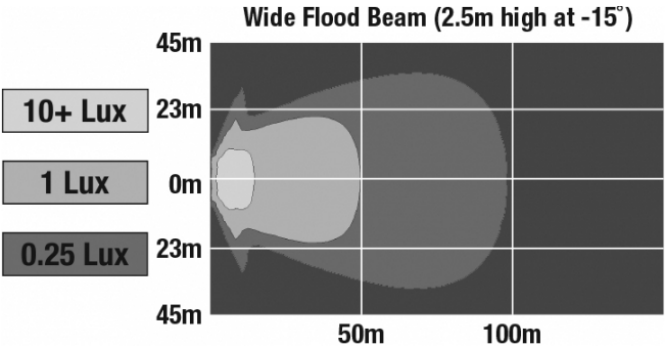

LED Work Light - Model 524

PRODUCT INFORMATION

| | |
|--------------------------------------|---|
| Description | 12-24V LED Work Light with Wide Flood Beam Pattern |
| Height | 155.70 mm / 6.13 in |
| Width | 220.98 mm / 8.7 in |
| Depth | 66.04 mm / 2.6 in |
| Shape | Rectangular |
| Outer Lens Material | Glass |
| Outer Lens Color | Clear |
| Housing Material | Die-Cast Aluminum |
| Housing Color | Black |
| Mounting Type | Flush Mount |
| Minimum Operating Temperature | -40 °C / -40 °F |
| Maximum Operating Temperature | 65 °C / 149 °F |
| Connector or Wiring | Integrated 2-Pin Deutsch Weather-Proof Socket (DT04-2P) |
| Mating Connector | 2-Pin Deutsch Weather-Proof Plug (DT06-2S) |
| Product Weight | 4.10 lbs / 1.86 kgs |
| Shipping Weight | 4.68 lbs / 2.12 kgs |

LED Work Light - Model 524

PHOTOMETRIC SPECIFICATIONS

Raw Lumen Output 8,100
Effective Lumen Output 3,900
Nominal LED Color Temperature 5000 K
Beam Pattern(s) Forward Lighting - Flood (Wide)

APPLICATIONS