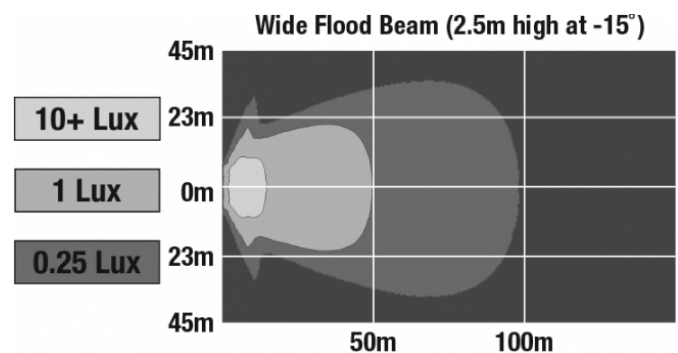

LED Work Light - Model 524

ELECTRICAL SPECIFICATIONS

Input Voltage	12-24V DC
Red Wire	Positive
Black Wire	Negative
Current Draw	6.7A @ 12V DC 3.7A @ 24V DC

REGULATORY STANDARDS COMPLIANCE

Buy America Standards
IEC IP67

Eco Friendly

PHOTOMETRIC SPECIFICATIONS

Raw Lumen Output	8,100
Effective Lumen Output	3,900
Nominal LED Color Temperature	5000 K
Beam Pattern(s)	Forward Lighting - Flood (Wide)

Print date: 2018-05-20

© 2018 J.W. Speaker Corporation • Germantown, WI U.S.A.
www.jwspeaker.com • speaker@jwspeaker.com • 262.251.6660