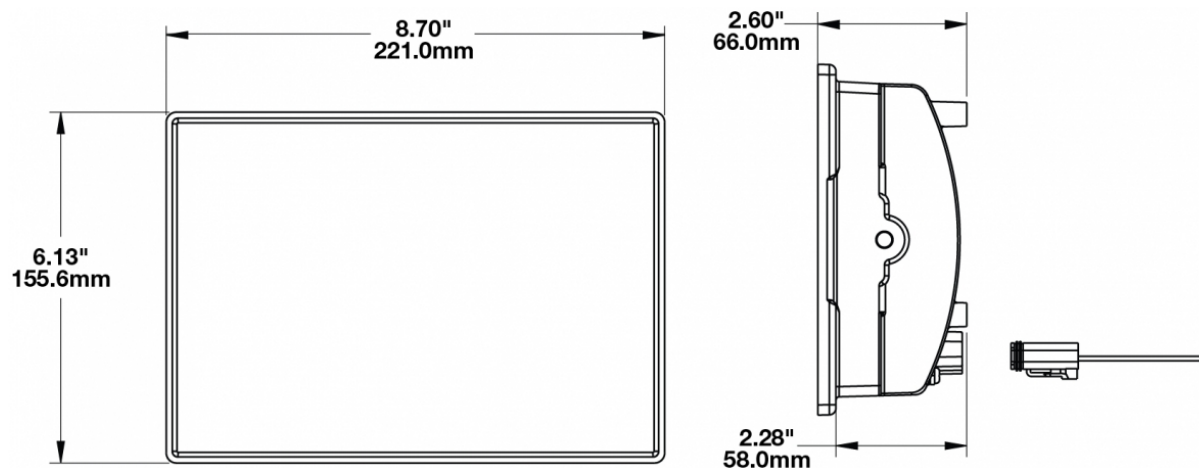

## PRODUCT INFORMATION

<b>Description</b>	12-24V LED Work Light with Wide Flood Beam Pattern
<b>Height</b>	155.70 mm / 6.13 in
<b>Width</b>	220.98 mm / 8.7 in
<b>Depth</b>	66.04 mm / 2.6 in
<b>Shape</b>	Rectangular
<b>Outer Lens Material</b>	Glass
<b>Outer Lens Color</b>	Clear
<b>Housing Material</b>	Die-Cast Aluminum
<b>Housing Color</b>	Black
<b>Mounting Type</b>	Flush Mount
<b>Minimum Operating Temperature</b>	-40 °C / -40 °F
<b>Maximum Operating Temperature</b>	65 °C / 149 °F
<b>Connector or Wiring</b>	Integrated 2-Pin Deutsch Weather-Proof Socket (DT04-2P)
<b>Mating Connector</b>	2-Pin Deutsch Weather-Proof Plug (DT06-2S)
<b>Product Weight</b>	4.10 lbs / 1.86 kgs