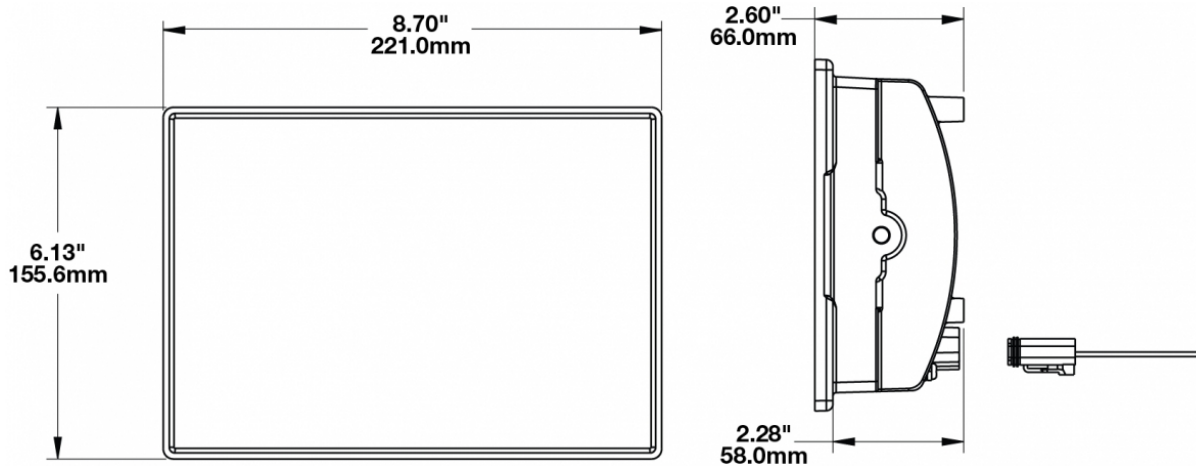

LED Work Light - Model 524

PRODUCT INFORMATION

| | |
|--------------------------------------|---|
| Description | 12-24V LED Work Light with Wide Flood Beam Pattern |
| Height | 155.70 mm / 6.13 in |
| Width | 220.98 mm / 8.7 in |
| Depth | 66.04 mm / 2.6 in |
| Shape | Rectangular |
| Outer Lens Material | Glass |
| Outer Lens Color | Clear |
| Housing Material | Die-Cast Aluminum |
| Housing Color | Black |
| Mounting Type | Flush Mount |
| Minimum Operating Temperature | -40 °C / -40 °F |
| Maximum Operating Temperature | 65 °C / 149 °F |
| Connector or Wiring | Integrated 2-Pin Deutsch Weather-Proof Socket (DT04-2P) |
| Mating Connector | 2-Pin Deutsch Weather-Proof Plug (DT06-2S) |
| Product Weight | 4.10 lbs / 1.86 kgs |
| Shipping Weight | 4.68 lbs / 2.12 kgs |

PRODUCT DIMENSIONS

ELECTRICAL SPECIFICATIONS

| | |
|----------------------|--------------------------------|
| Input Voltage | 12-24V DC |
| Red Wire | Positive |
| Black Wire | Negative |
| Current Draw | 6.7A @ 12V DC 3.7A @ 24V DC |

LED Work Light - Model 524

PHOTOMETRIC SPECIFICATIONS

Raw Lumen Output 8,100
Effective Lumen Output 3,900
Nominal LED Color Temperature 5000 K
Beam Pattern(s) Forward Lighting - Flood (Wide)

APPLICATIONS