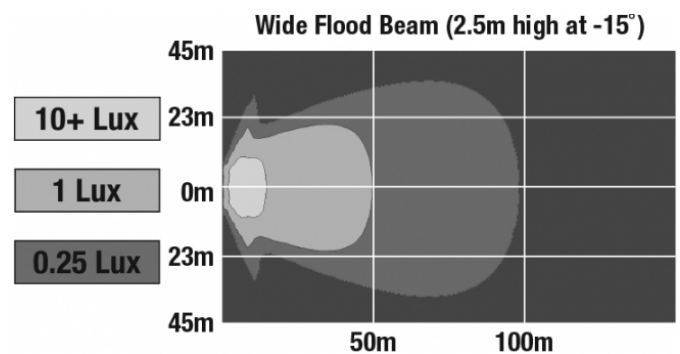

LED Work Light - Model 523

PRODUCT INFORMATION

Description	12-24V LED Work Light with Wide Flood Beam Pattern
Height	177.55 mm / 6.99 in
Width	253.75 mm / 9.99 in
Depth	88.90 mm / 3.5 in
Shape	Rectangular
Outer Lens Material	Glass
Outer Lens Color	Clear
Housing Material	Die-Cast Aluminum
Housing Color	Black
Mounting Hardware Description	(x1) 1/2"-Mounting Bolt
Mounting Type	Universal Pedestal Mount
Maximum Operating Temperature	65 °C / 149 °F
Connector or Wiring	Integrated 2-Pin Deutsch Weather-Proof Socket (DT04-2P)
Product Weight	6.72 lbs / 3.05 kgs
Shipping Weight	8.40 lbs / 3.81 kgs

ELECTRICAL SPECIFICATIONS

Input Voltage	12-24V DC
Current Draw	6.7A @ 12V DC 3.7A @ 24V DC

REGULATORY STANDARDS COMPLIANCE

Buy America Standards
IEC IP67

Eco Friendly

PHOTOMETRIC SPECIFICATIONS

Raw Lumen Output	8,100
Effective Lumen Output	3,900
Nominal LED Color Temperature	5000 K
Beam Pattern(s)	Forward Lighting - Flood (Super Wide)