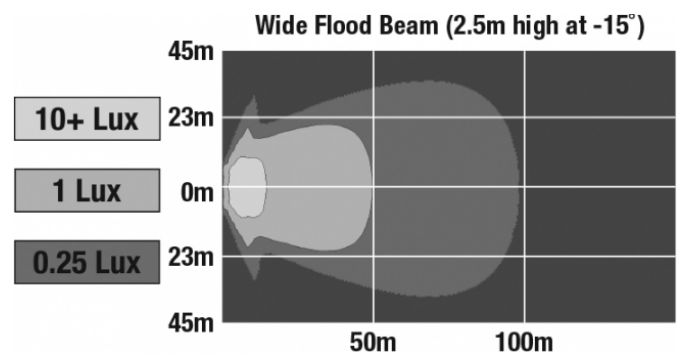

## PRODUCT INFORMATION

<b>Description</b>	12-24V LED Work Light with Wide Flood Beam Pattern
<b>Height</b>	177.55 mm / 6.99 in
<b>Width</b>	253.75 mm / 9.99 in
<b>Depth</b>	88.90 mm / 3.5 in
<b>Shape</b>	Rectangular
<b>Outer Lens Material</b>	Glass
<b>Outer Lens Color</b>	Clear
<b>Housing Material</b>	Die-Cast Aluminum
<b>Housing Color</b>	Black
<b>Mounting Hardware Description</b>	(x1) 1/2"-Mounting Bolt
<b>Mounting Type</b>	Universal Pedestal Mount
<b>Maximum Operating Temperature</b>	65 °C / 149 °F
<b>Connector or Wiring</b>	Integrated 2-Pin Deutsch Weather-Proof Socket (DT04-2P)
<b>Product Weight</b>	6.72 lbs / 3.05 kgs
<b>Shipping Weight</b>	8.40 lbs / 3.81 kgs

## PHOTOMETRIC SPECIFICATIONS

<b>Raw Lumen Output</b>	8,100
<b>Effective Lumen Output</b>	3,900
<b>Nominal LED Color Temperature</b>	5000 K
<b>Beam Pattern(s)</b>	Forward Lighting - Flood (Super Wide)