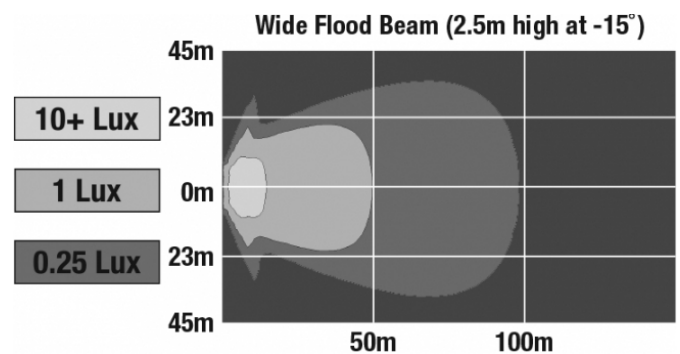

## PRODUCT INFORMATION

<b>Description</b>	12-24V LED Work Light with Wide Flood Beam Pattern
<b>Height</b>	177.55 mm / 6.99 in
<b>Width</b>	253.75 mm / 9.99 in
<b>Depth</b>	88.90 mm / 3.5 in
<b>Shape</b>	Rectangular
<b>Outer Lens Material</b>	Glass
<b>Outer Lens Color</b>	Clear
<b>Housing Material</b>	Die-Cast Aluminum
<b>Housing Color</b>	Black
<b>Mounting Hardware Description</b>	(x1) 1/2"-Mounting Bolt
<b>Mounting Type</b>	Universal Pedestal Mount
<b>Maximum Operating Temperature</b>	65 °C / 149 °F
<b>Connector or Wiring</b>	Integrated 2-Pin Deutsch Weather-Proof Socket (DT04-2P)
<b>Product Weight</b>	6.72 lbs / 3.05 kgs

## PHOTOMETRIC SPECIFICATIONS

<b>Raw Lumen Output</b>	8,100
<b>Effective Lumen Output</b>	3,900
<b>Nominal LED Color Temperature</b>	5000 K
<b>Beam Pattern(s)</b>	Forward Lighting - Flood (Super Wide)