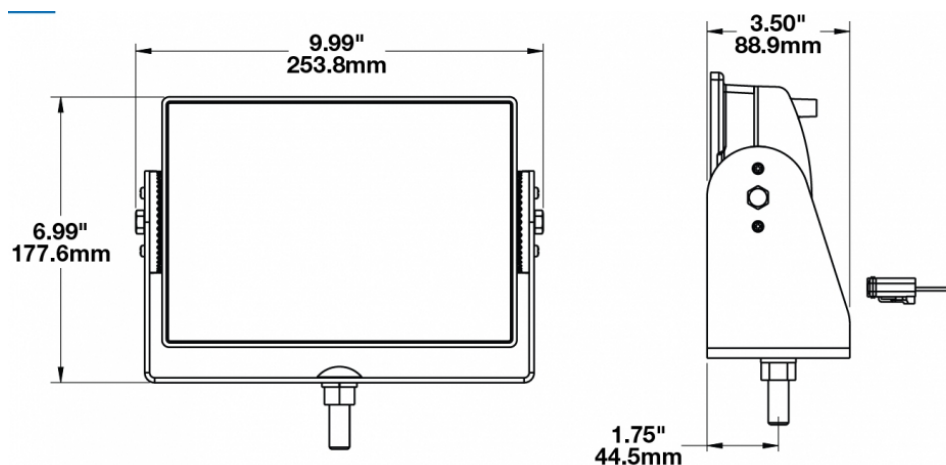

PRODUCT DIMENSIONS

Print date: 2018-08-20

© 2018 J.W. Speaker Corporation • Germantown, WI U.S.A.
www.jwspeaker.com • speaker@jwspeaker.com • 262.251.6660

J.W. SPEAKER
Engineered. Lighting. Solutions.