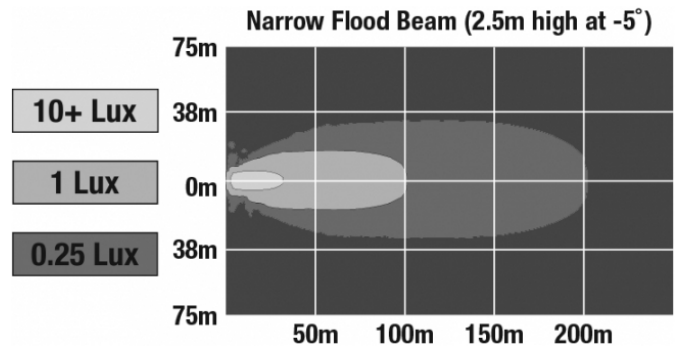

LED Work Light - Model 523

PRODUCT INFORMATION

Description	12-24V LED Work Light with Narrow Flood Beam Pattern
Height	177.55 mm / 6.99 in
Width	253.75 mm / 9.99 in
Depth	88.90 mm / 3.5 in
Shape	Rectangular
Outer Lens Material	Glass
Outer Lens Color	Clear
Housing Material	Die-Cast Aluminum
Housing Color	Black
Mounting Hardware Description	(x1) 1/2"-Mounting Bolt
Mounting Type	Universal Pedestal Mount
Maximum Operating Temperature	65 °C / 149 °F
Connector or Wiring	Integrated 2-Pin Deutsch Weather-Proof Socket (DT04-2P)
Product Weight	6.72 lbs / 3.05 kgs
Shipping Weight	8.40 lbs / 3.81 kgs

ELECTRICAL SPECIFICATIONS

Input Voltage	12-24 V
Current Draw	6.7A @ 12V 3.7A @ 24V

REGULATORY STANDARDS COMPLIANCE

Buy America Standards
IEC IP67

Eco Friendly

PHOTOMETRIC SPECIFICATIONS

Raw Lumen Output	8,100
Effective Lumen Output	3,900
Nominal LED Color Temperature	5000 K
Beam Pattern(s)	Forward Lighting - Flood (Narrow)