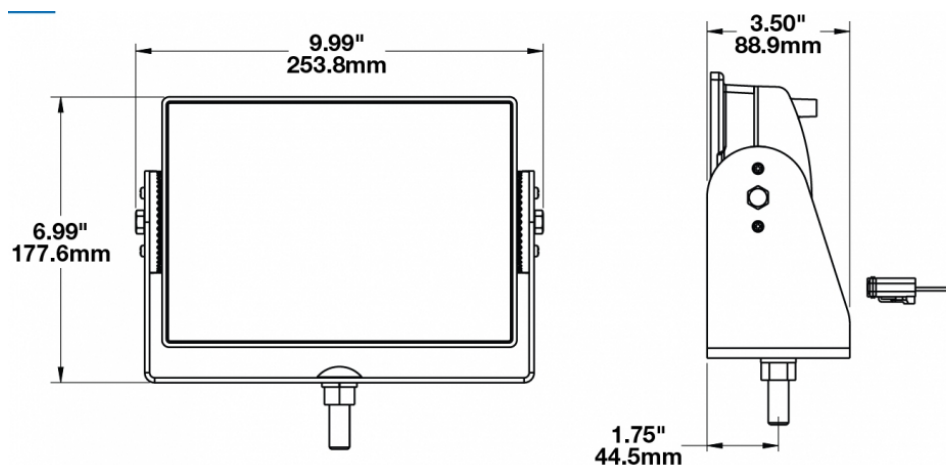

PRODUCT DIMENSIONS

Print date: 2018-06-19

© 2018 J.W. Speaker Corporation • Germantown, WI U.S.A.
www.jwspeaker.com • speaker@jwspeaker.com • 262.251.6660

J.W. SPEAKER
Engineered. Lighting. Solutions.