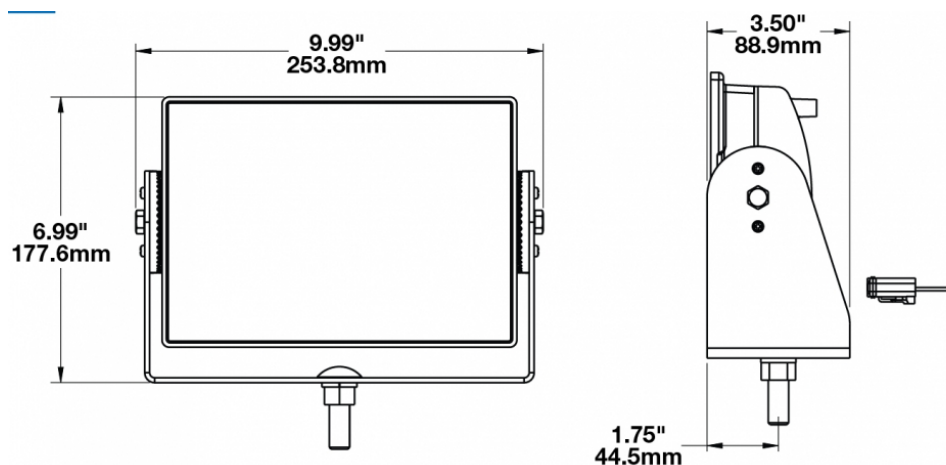

PRODUCT DIMENSIONS

Print date: 2017-10-22

© 2017 J.W. Speaker Corporation • Germantown, WI U.S.A.
www.jwspeaker.com • speaker@jwspeaker.com • 262.251.6660

J.W. SPEAKER
Engineered. Lighting. Solutions.