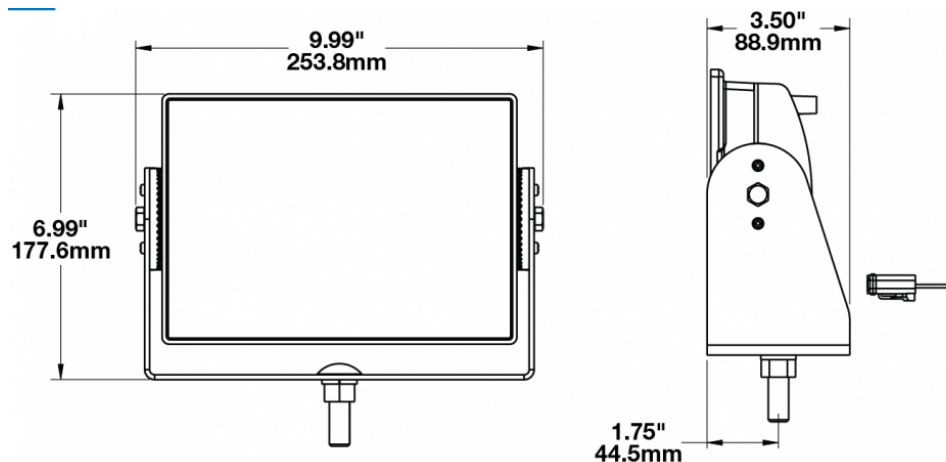

PRODUCT DIMENSIONS

Print date: 2017-05-23

© 2017 J.W. Speaker Corporation • Germantown, WI U.S.A.
www.jwspeaker.com • speaker@jwspeaker.com • 262.251.6660

J.W. SPEAKER
Engineered. Lighting. Solutions.