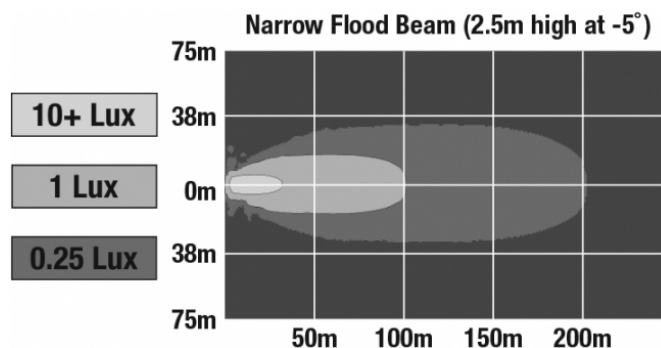

## PHOTOMETRIC SPECIFICATIONS

<b>Raw Lumen Output</b>	8,100
<b>Effective Lumen Output</b>	3,900
<b>Nominal LED Color Temperature</b>	5000 K
<b>Beam Pattern(s)</b>	Forward Lighting - Flood (Narrow)