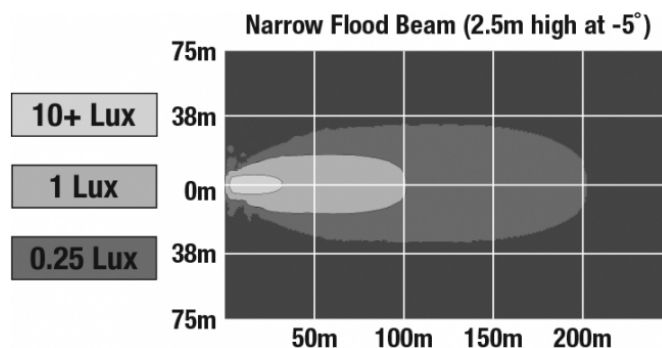

## PHOTOMETRIC SPECIFICATIONS

<b>Raw Lumen Output</b>	8,100
<b>Effective Lumen Output</b>	3,900
<b>Nominal LED Color Temperature</b>	5000 K
<b>Beam Pattern(s)</b>	Forward Lighting - Flood (Narrow)