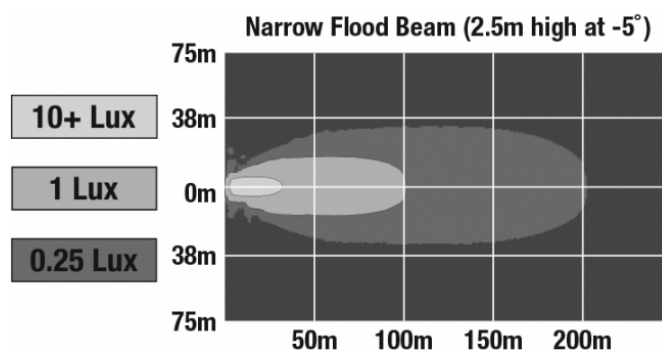

## PHOTOMETRIC SPECIFICATIONS

<b>Raw Lumen Output</b>	8,100
<b>Effective Lumen Output</b>	3,900
<b>Nominal LED Color Temperature</b>	5000 K
<b>Beam Pattern(s)</b>	Forward Lighting - Flood (Narrow)