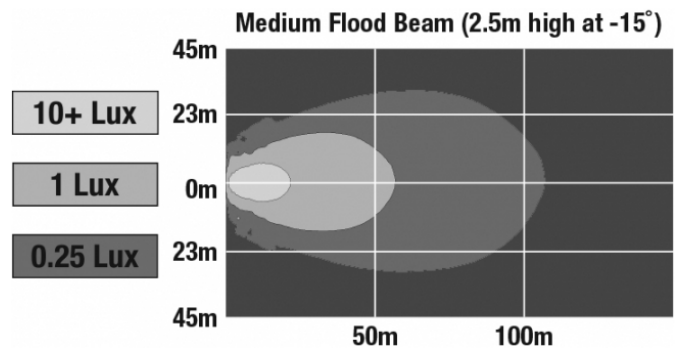

## PRODUCT INFORMATION

<b>Description</b>	12-24V LED Work Light with Medium Flood Beam Pattern
<b>Height</b>	177.55 mm / 6.99 in
<b>Width</b>	253.75 mm / 9.99 in
<b>Depth</b>	88.90 mm / 3.5 in
<b>Shape</b>	Rectangular
<b>Outer Lens Material</b>	Glass
<b>Outer Lens Color</b>	Clear
<b>Housing Material</b>	Die-Cast Aluminum
<b>Housing Color</b>	Black
<b>Mounting Hardware Description</b>	(x1) 1/2"-Mounting Bolt
<b>Mounting Type</b>	Universal Pedestal Mount
<b>Maximum Operating Temperature</b>	65 °C / 149 °F
<b>Connector or Wiring</b>	Integrated 2-Pin Deutsch Weather-Proof Socket (DT04-2P)
<b>Product Weight</b>	6.72 lbs / 3.05 kgs

## PHOTOMETRIC SPECIFICATIONS

<b>Raw Lumen Output</b>	8,100
<b>Effective Lumen Output</b>	3,900
<b>Nominal LED Color Temperature</b>	5000 K
<b>Beam Pattern(s)</b>	Forward Lighting - Flood (Medium)