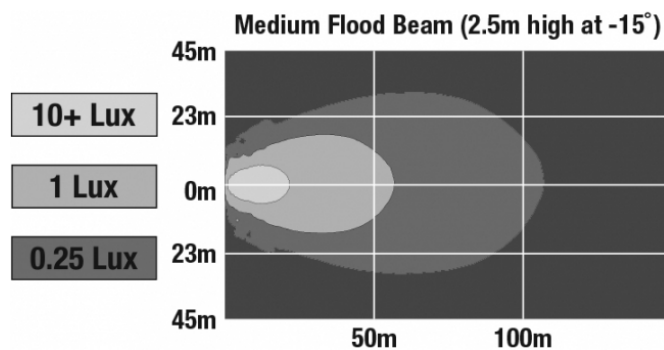

## PHOTOMETRIC SPECIFICATIONS

<b>Raw Lumen Output</b>	8,100
<b>Effective Lumen Output</b>	3,900
<b>Nominal LED Color Temperature</b>	5000 K
<b>Beam Pattern(s)</b>	Forward Lighting - Flood (Medium)