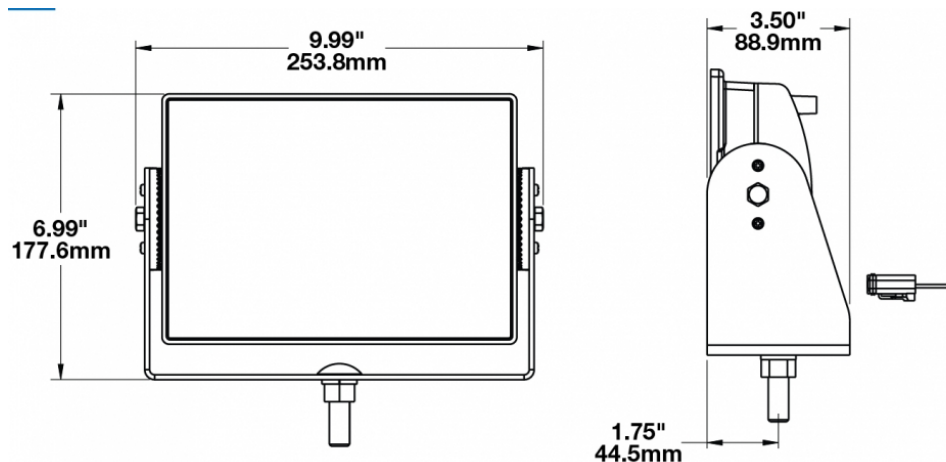

PRODUCT DIMENSIONS

Print date: 2017-08-18

© 2017 J.W. Speaker Corporation • Germantown, WI U.S.A.
www.jwspeaker.com • speaker@jwspeaker.com • 262.251.6660

J.W. SPEAKER
Engineered. Lighting. Solutions.