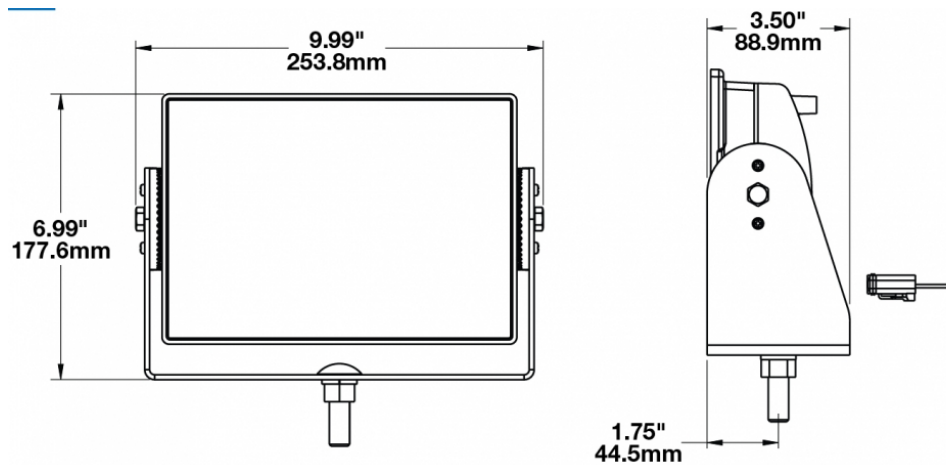

PRODUCT DIMENSIONS

Print date: 2017-10-22

© 2017 J.W. Speaker Corporation • Germantown, WI U.S.A.
www.jwspeaker.com • speaker@jwspeaker.com • 262.251.6660

J.W. SPEAKER
Engineered. Lighting. Solutions.