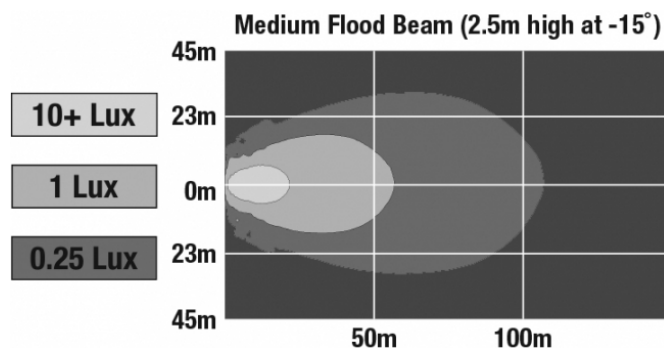

LED Work Light - Model 523

PRODUCT INFORMATION

Description	12-24V LED Work Light with Medium Flood Beam Pattern
Height	177.55 mm / 6.99 in
Width	253.75 mm / 9.99 in
Depth	88.90 mm / 3.5 in
Shape	Rectangular
Outer Lens Material	Glass
Outer Lens Color	Clear
Housing Material	Die-Cast Aluminum
Housing Color	Black
Mounting Hardware Description	(x1) 1/2"-Mounting Bolt
Mounting Type	Universal Pedestal Mount
Maximum Operating Temperature	65 °C / 149 °F
Connector or Wiring	Integrated 2-Pin Deutsch Weather-Proof Socket (DT04-2P)
Product Weight	6.72 lbs / 3.05 kgs
Shipping Weight	7.29 lbs / 3.31 kgs

ELECTRICAL SPECIFICATIONS

Input Voltage	12-24V DC
Current Draw	6.7A @ 12V DC 3.7A @ 24V DC

REGULATORY STANDARDS COMPLIANCE

Buy America Standards
IEC IP67

Eco Friendly

PHOTOMETRIC SPECIFICATIONS

Raw Lumen Output	8,100
Effective Lumen Output	3,900
Nominal LED Color Temperature	5000 K
Beam Pattern(s)	Forward Lighting - Flood (Medium)