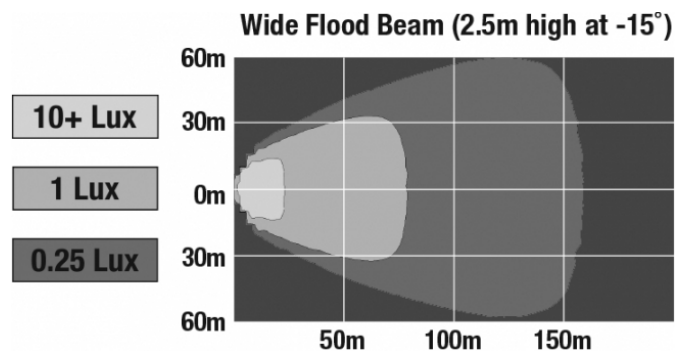

LED Work Light - Model 523

PRODUCT INFORMATION

| | |
|--------------------------------------|---|
| Description | 12-24V LED Work Light with Wide Flood Beam Pattern & Yellow Housing |
| Height | 177.55 mm / 6.99 in |
| Width | 253.75 mm / 9.99 in |
| Depth | 88.90 mm / 3.5 in |
| Shape | Rectangular |
| Outer Lens Material | Glass |
| Outer Lens Color | Clear |
| Housing Material | Die-Cast Aluminum |
| Housing Color | Yellow |
| Mounting Hardware Description | (x1) 1/2"-Mounting Bolt |
| Mounting Type | Universal Pedestal Mount |
| Connector or Wiring | Integrated 2-Pin Deutsch Weather-Proof Socket (DT04-2P) |
| Product Weight | 6.72 lbs / 3.05 kgs |
| Shipping Weight | 8.40 lbs / 3.81 kgs |

REGULATORY STANDARDS COMPLIANCE

Buy America Standards
IEC IP69K

Eco Friendly

PHOTOMETRIC SPECIFICATIONS

| | |
|--------------------------------------|---------------------------------|
| Raw Lumen Output | 8,100 |
| Effective Lumen Output | 3,900 |
| Nominal LED Color Temperature | 5000 K |
| Beam Pattern(s) | Forward Lighting - Flood (Wide) |