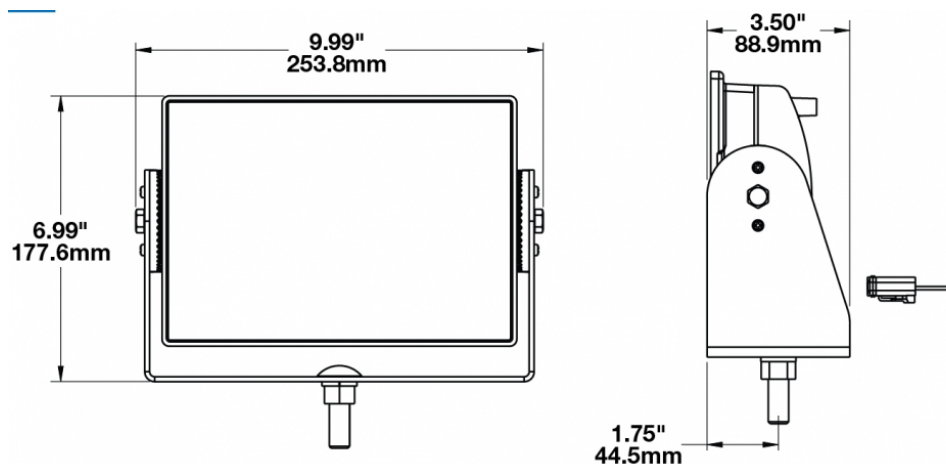

PRODUCT DIMENSIONS

Print date: 2018-11-14

© 2018 J.W. Speaker Corporation • Germantown, WI U.S.A.
www.jwspeaker.com • speaker@jwspeaker.com • 262.251.6660

J.W. SPEAKER
Engineered. Lighting. Solutions.