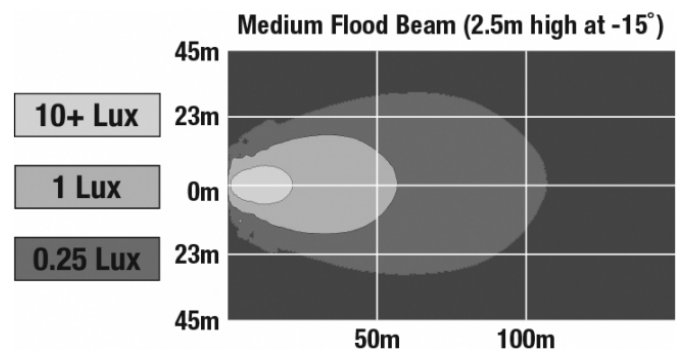

## PHOTOMETRIC SPECIFICATIONS

|                                      |                                   |
|--------------------------------------|-----------------------------------|
| <b>Raw Lumen Output</b>              | 8,100                             |
| <b>Effective Lumen Output</b>        | 3,900                             |
| <b>Nominal LED Color Temperature</b> | 4750 K                            |
| <b>Beam Pattern(s)</b>               | Forward Lighting - Flood (Medium) |