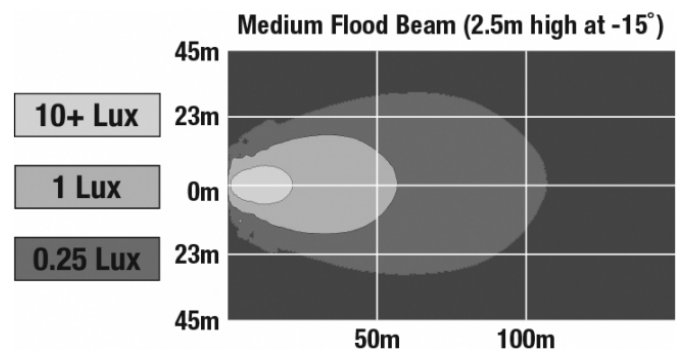

## PRODUCT INFORMATION

<b>Description</b>	120V LED Work Light with Medium Flood Beam Pattern
<b>Height</b>	177.55 mm / 6.99 in
<b>Width</b>	253.75 mm / 9.99 in
<b>Depth</b>	88.90 mm / 3.5 in
<b>Shape</b>	Rectangular
<b>Outer Lens Material</b>	Glass
<b>Outer Lens Color</b>	Clear
<b>Housing Material</b>	Die-Cast Aluminum
<b>Housing Color</b>	Black
<b>Mounting Hardware Description</b>	(x1) 1/2"-Mounting Bolt
<b>Mounting Type</b>	Universal Pedestal Mount
<b>Maximum Operating Temperature</b>	65 °C / 149 °F
<b>Connector or Wiring</b>	Integrated NEMA 5-15 Plug (120V Version)
<b>Product Weight</b>	6.72 lbs / 3.05 kgs

## PHOTOMETRIC SPECIFICATIONS

<b>Raw Lumen Output</b>	8,100
<b>Effective Lumen Output</b>	3,900
<b>Nominal LED Color Temperature</b>	4750 K
<b>Beam Pattern(s)</b>	Forward Lighting - Flood (Medium)

Print date: 2018-02-18