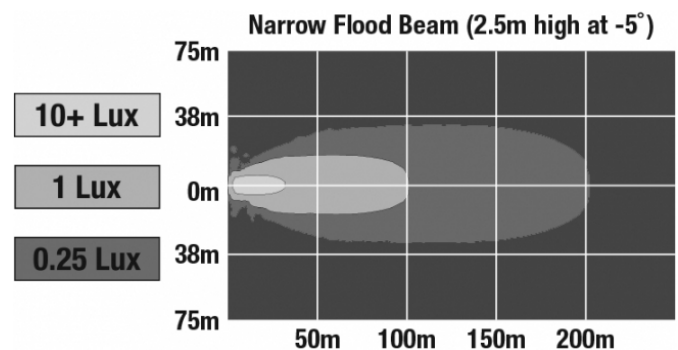

REGULATORY STANDARDS COMPLIANCE

Buy America Standards
IEC IP67

Eco Friendly

PHOTOMETRIC SPECIFICATIONS

| | |
|--------------------------------------|-----------------------------------|
| Raw Lumen Output | 8,100 |
| Effective Lumen Output | 3,900 |
| Nominal LED Color Temperature | 4750 K |
| Beam Pattern(s) | Forward Lighting - Flood (Narrow) |