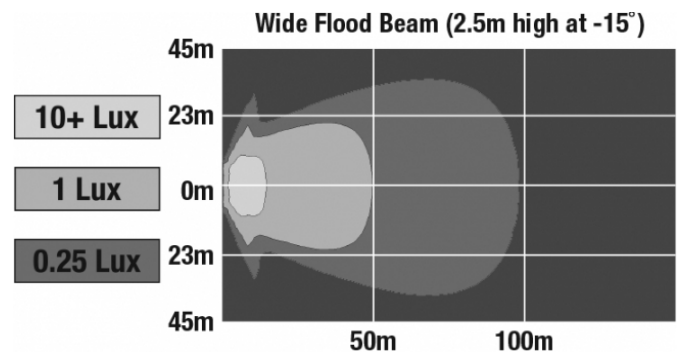

LED Work Light - Model 523

PRODUCT INFORMATION

| | |
|--------------------------------------|--|
| Description | 120V LED Work Light with Wide Flood Beam Pattern |
| Height | 177.55 mm / 6.99 in |
| Width | 253.75 mm / 9.99 in |
| Depth | 88.90 mm / 3.5 in |
| Shape | Rectangular |
| Outer Lens Material | Glass |
| Outer Lens Color | Clear |
| Housing Material | Die-Cast Aluminum |
| Housing Color | Black |
| Mounting Hardware Description | (x1) 1/2"-Mounting Bolt |
| Mounting Type | Universal Pedestal Mount |
| Minimum Operating Temperature | -40 °C / -40 °F |
| Maximum Operating Temperature | 65 °C / 149 °F |
| Connector or Wiring | Integrated NEMA 5-15 Plug (120V Version) |
| Product Weight | 6.72 lbs / 3.05 kgs |

REGULATORY STANDARDS COMPLIANCE

Buy America Standards
IEC IP67

Eco Friendly

PHOTOMETRIC SPECIFICATIONS

| | |
|--------------------------------------|---------------------------------|
| Raw Lumen Output | 8,100 |
| Effective Lumen Output | 3,900 |
| Nominal LED Color Temperature | 4750 K |
| Beam Pattern(s) | Forward Lighting - Flood (Wide) |