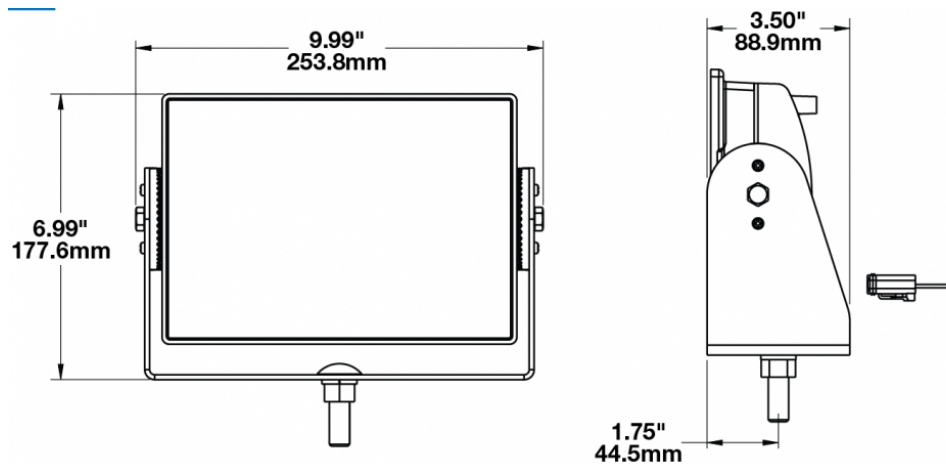

PRODUCT DIMENSIONS

Print date: 2018-04-20

© 2018 J.W. Speaker Corporation • Germantown, WI U.S.A.
www.jwspeaker.com • speaker@jwspeaker.com • 262.251.6660

J.W. SPEAKER
Engineered. Lighting. Solutions.