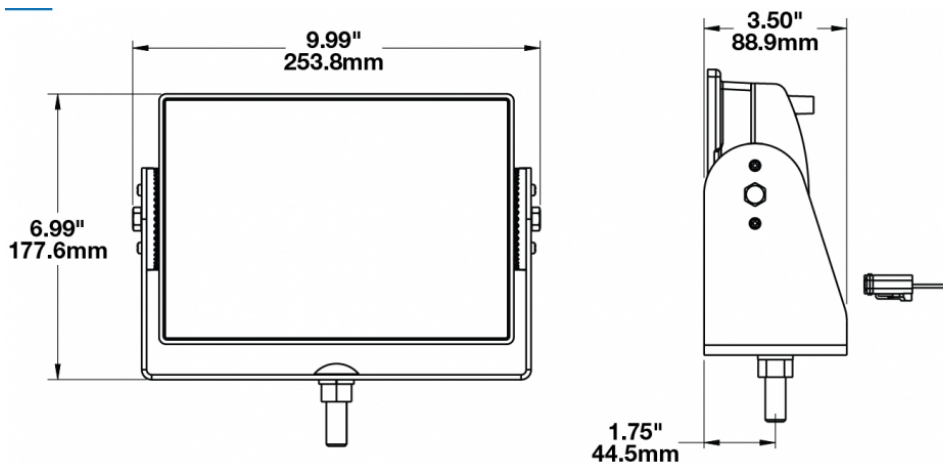

PRODUCT DIMENSIONS

Print date: 2018-02-21

© 2018 J.W. Speaker Corporation • Germantown, WI U.S.A.
www.jwspeaker.com • speaker@jwspeaker.com • 262.251.6660

J.W. SPEAKER
Engineered. Lighting. Solutions.