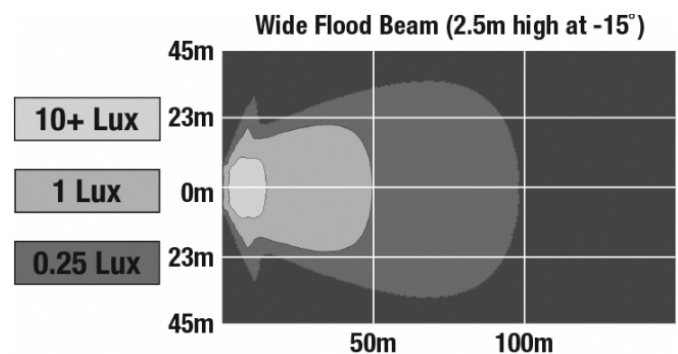

## PRODUCT INFORMATION

|                                      |  |
|--------------------------------------|--|
| <b>Description</b>                   | 120V LED Work Light with Wide Flood Beam Pattern |
| <b>Height</b>                        | 177.55 mm / 6.99 in                              |
| <b>Width</b>                         | 253.75 mm / 9.99 in                              |
| <b>Depth</b>                         | 88.90 mm / 3.5 in                                |
| <b>Shape</b>                         | Rectangular                                      |
| <b>Outer Lens Material</b>           | Glass  |
| <b>Outer Lens Color</b>              | Clear  |
| <b>Housing Material</b>              | Die-Cast Aluminum                                |
| <b>Housing Color</b>                 | Black  |
| <b>Mounting Hardware Description</b> | (x1) 1/2"-Mounting Bolt                          |
| <b>Mounting Type</b>                 | Universal Pedestal Mount                         |
| <b>Minimum Operating Temperature</b> | -40 °C / -40 °F                                  |
| <b>Maximum Operating Temperature</b> | 65 °C / 149 °F                                   |
| <b>Connector or Wiring</b>           | Integrated NEMA 5-15 Plug (120V Version)         |
| <b>Product Weight</b>                | 6.72 lbs / 3.05 kgs                              |

## PHOTOMETRIC SPECIFICATIONS

|                                      |                                 |
|--------------------------------------|---------------------------------|
| <b>Raw Lumen Output</b>              | 8,100                           |
| <b>Effective Lumen Output</b>        | 3,900                           |
| <b>Nominal LED Color Temperature</b> | 4750 K                          |
| <b>Beam Pattern(s)</b>               | Forward Lighting - Flood (Wide) |