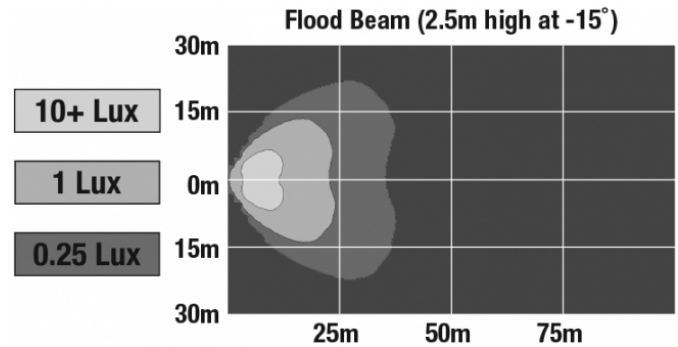

LED Work Light - Model 518

PHOTOMETRIC SPECIFICATIONS

Raw Lumen Output	1,700
Effective Lumen Output	1,000
Nominal LED Color Temperature	5000 K
Beam Pattern(s)	Forward Lighting - Flood (Standard)