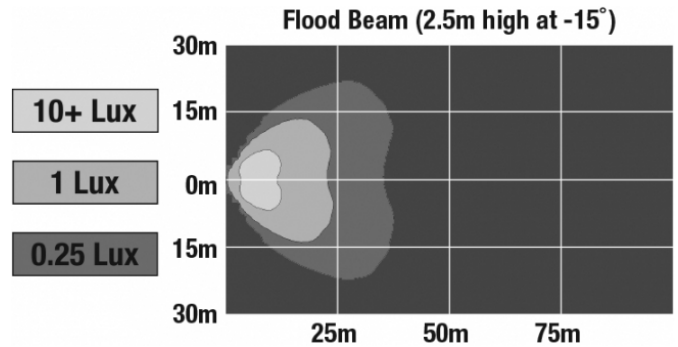

LED Work Light - Model 518

PRODUCT INFORMATION

Description	12-24V LED Work Light with Flood Beam Pattern & Low Profile Mount
Height	105.92 mm / 4.17 in
Width	165.10 mm / 6.5 in
Depth	44.45 mm / 1.75 in
Shape	Rectangular
Outer Lens Material	Polycarbonate
Outer Lens Color	Clear
Housing Material	Polycarbonate
Housing Color	Chrome
Mounting Hardware Description	(x3) 10-16 x 2.37 Screws
Mounting Type	Low Profile Mount
Minimum Operating Temperature	-40 °C / -40 °F
Maximum Operating Temperature	65 °C / 149 °F
Connector or Wiring	Integrated 2-Pin Deutsch Weather-Proof Socket (DT04-2P)
Mating Connector	2-Pin Deutsch Weather-Proof Plug (DT06-2S)
Product Weight	0.75 lbs / 0.34 kgs
Shipping Weight	1.90 lbs / 0.86 kgs

J.W. SPEAKER
Engineered. Lighting. Solutions.

LED Work Light - Model 518

PHOTOMETRIC SPECIFICATIONS

Raw Lumen Output	1,700
Effective Lumen Output	1,000
Nominal LED Color Temperature	5000 K
Beam Pattern(s)	Forward Lighting - Flood (Standard)