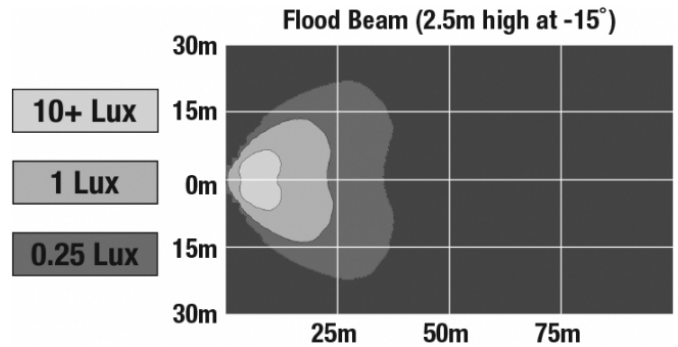

LED Work Light - Model 518

PRODUCT INFORMATION

Description	12-24V LED Work Light with Flood Beam Pattern & Low Profile Mount
Height	105.92 mm / 4.17 in
Width	165.10 mm / 6.5 in
Depth	44.45 mm / 1.75 in
Shape	Rectangular
Outer Lens Material	Polycarbonate
Outer Lens Color	Clear
Housing Material	Polycarbonate
Housing Color	Chrome
Mounting Hardware Description	(x3) 10-16 x 2.37 Screws
Mounting Type	Low Profile Mount
Minimum Operating Temperature	-40 °C / -40 °F
Maximum Operating Temperature	65 °C / 149 °F
Connector or Wiring	Integrated 2-Pin Deutsch Weather-Proof Socket (DT04-2P)
Mating Connector	2-Pin Deutsch Weather-Proof Plug (DT06-2S)
Product Weight	1.00 lbs / 0.45 kgs
Shipping Weight	1.90 lbs / 0.86 kgs

J.W. SPEAKER
Engineered. Lighting. Solutions.

LED Work Light - Model 518

PHOTOMETRIC SPECIFICATIONS

Raw Lumen Output	1,700
Effective Lumen Output	1,000
Nominal LED Color Temperature	5000 K
Beam Pattern(s)	Forward Lighting - Flood (Standard)