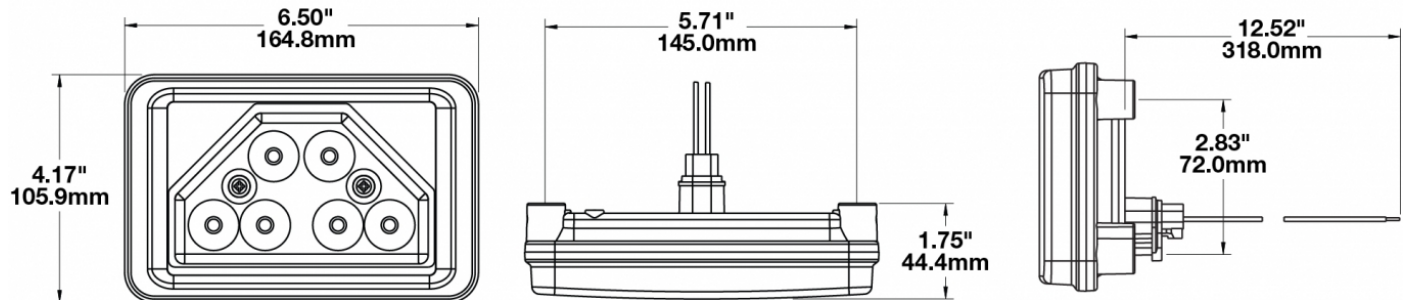

LED Work Light - Model 518

PRODUCT DIMENSIONS

ELECTRICAL SPECIFICATIONS

Input Voltage	12-24V DC
Operating Voltage	9-32V DC
Transient Spike Protection	330V Peak @ 1 HZ-100 Pulses
Red Wire	Positive
Black Wire	Negative
Current Draw	1.6A @ 12V DC 0.8A @ 24V DC