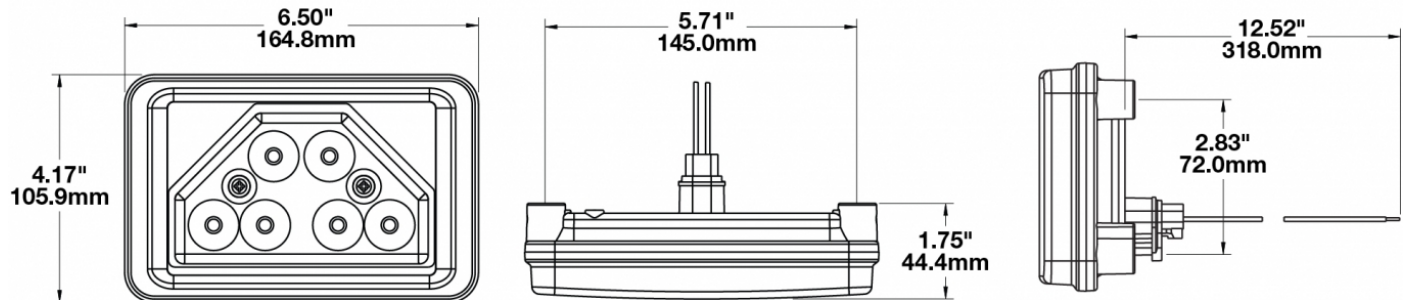

LED Work Light - Model 518

PRODUCT INFORMATION

Description	12-24V LED Work Light with Flood Beam Pattern & Low Profile Mount
Height	105.92 mm / 4.17 in
Width	165.10 mm / 6.5 in
Depth	44.45 mm / 1.75 in
Shape	Rectangular
Outer Lens Material	Polycarbonate
Outer Lens Color	Clear
Housing Material	Polycarbonate
Housing Color	Chrome
Mounting Hardware Description	(x3) 10-16 x 2.37 Screws
Mounting Type	Low Profile Mount
Minimum Operating Temperature	-40 °C / -40 °F
Maximum Operating Temperature	65 °C / 149 °F
Connector or Wiring	Integrated 2-Pin Deutsch Weather-Proof Socket (DT04-2P)
Mating Connector	2-Pin Deutsch Weather-Proof Plug (DT06-2S)
Product Weight	0.75 lbs / 0.34 kgs
Shipping Weight	1.90 lbs / 0.86 kgs

PRODUCT DIMENSIONS

ELECTRICAL SPECIFICATIONS

Input Voltage	12-24V DC
Operating Voltage	9-32V DC
Transient Spike Protection	330V Peak @ 1 HZ-100 Pulses
Red Wire	Positive
Black Wire	Negative
Current Draw	1.6A @ 12V DC 0.8A @ 24V DC

J.W. SPEAKER
Engineered. Lighting. Solutions.

LED Work Light - Model 518

PHOTOMETRIC SPECIFICATIONS

Raw Lumen Output	1,700
Effective Lumen Output	1,000
Nominal LED Color Temperature	5000 K
Beam Pattern(s)	Forward Lighting - Flood (Standard)