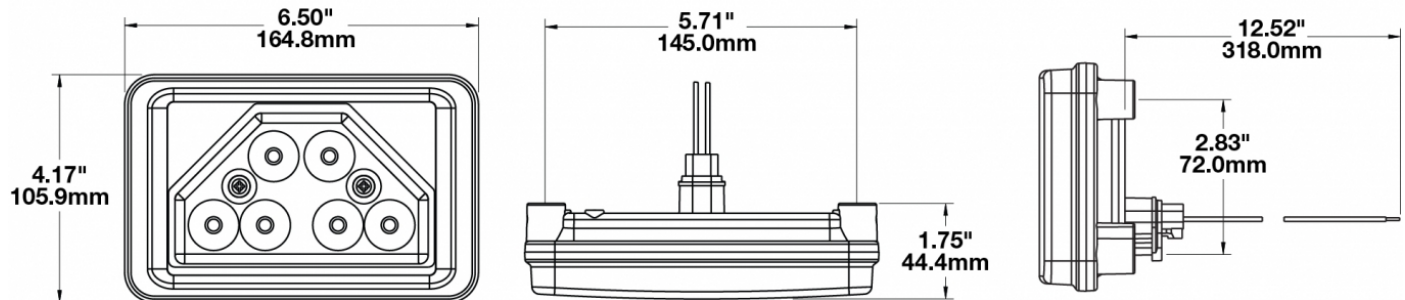

## PRODUCT INFORMATION

<b>Description</b>	12-24V LED Work Light with Trapezoid Beam Pattern & Low Profile Mount
<b>Height</b>	105.92 mm / 4.17 in
<b>Width</b>	165.10 mm / 6.5 in
<b>Depth</b>	44.45 mm / 1.75 in
<b>Shape</b>	Rectangular
<b>Outer Lens Material</b>	Polycarbonate
<b>Outer Lens Color</b>	Clear
<b>Housing Material</b>	Polycarbonate
<b>Housing Color</b>	Chrome
<b>Mounting Hardware Description</b>	(x3) 10-16 x 2.37 Screws
<b>Mounting Type</b>	Low Profile Mount
<b>Minimum Operating Temperature</b>	-40 °C / -40 °F
<b>Maximum Operating Temperature</b>	65 °C / 149 °F
<b>Connector or Wiring</b>	Integrated 2-Pin Deutsch Weather-Proof Socket (DT04-2P)
<b>Mating Connector</b>	2-Pin Deutsch Weather-Proof Plug (DT06-2S)
<b>Product Weight</b>	1.00 lbs / 0.45 kgs
<b>Shipping Weight</b>	1.91 lbs / 0.87 kgs

## PRODUCT DIMENSIONS