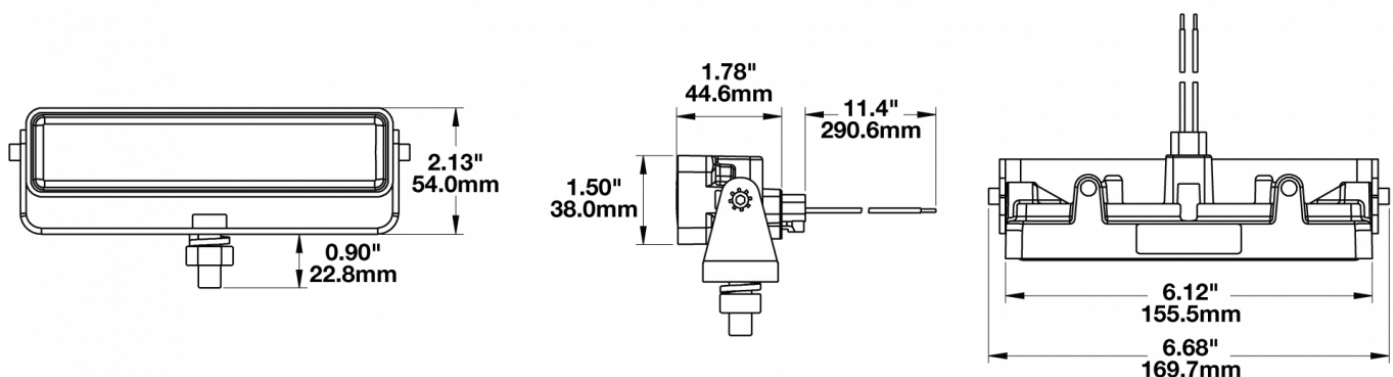

PRODUCT DIMENSIONS

Print date: 2018-04-20

© 2018 J.W. Speaker Corporation • Germantown, WI U.S.A.
www.jwspeaker.com • speaker@jwspeaker.com • 262.251.6660

J.W. SPEAKER
Engineered. Lighting. Solutions.