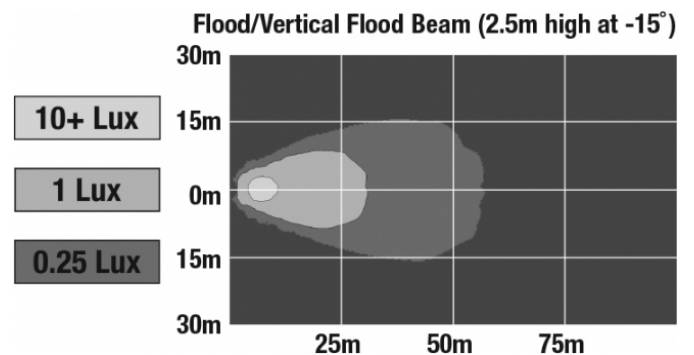

REGULATORY STANDARDS COMPLIANCE

Buy America Standards
IEC IP67

Eco Friendly
UL Recognized

PHOTOMETRIC SPECIFICATIONS

Raw Lumen Output	675
Effective Lumen Output	485
Candela Output	1,409
Nominal LED Color Temperature	5000 K
Beam Pattern(s)	Forward Lighting - Flood (Standard)