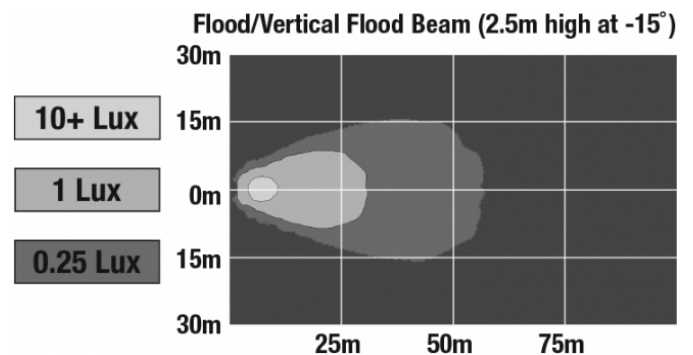

REGULATORY STANDARDS COMPLIANCE

Buy America Standards
IEC IP67

Eco Friendly
UL Recognized

PHOTOMETRIC SPECIFICATIONS

Raw Lumen Output	675
Effective Lumen Output	485
Candela Output	1,409
Nominal LED Color Temperature	5000 K
Beam Pattern(s)	Forward Lighting - Flood (Standard)