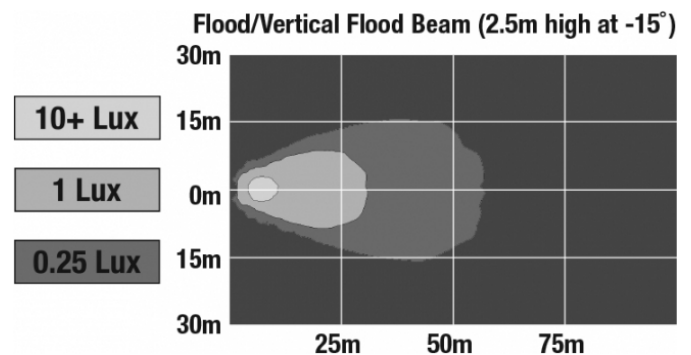

REGULATORY STANDARDS COMPLIANCE

Buy America Standards
IEC IP67

Eco Friendly
UL Recognized

PHOTOMETRIC SPECIFICATIONS

| | |
|--------------------------------------|-------------------------------------|
| Raw Lumen Output | 675 |
| Effective Lumen Output | 485 |
| Candela Output | 1,409 |
| Nominal LED Color Temperature | 5000 K |
| Beam Pattern(s) | Forward Lighting - Flood (Standard) |