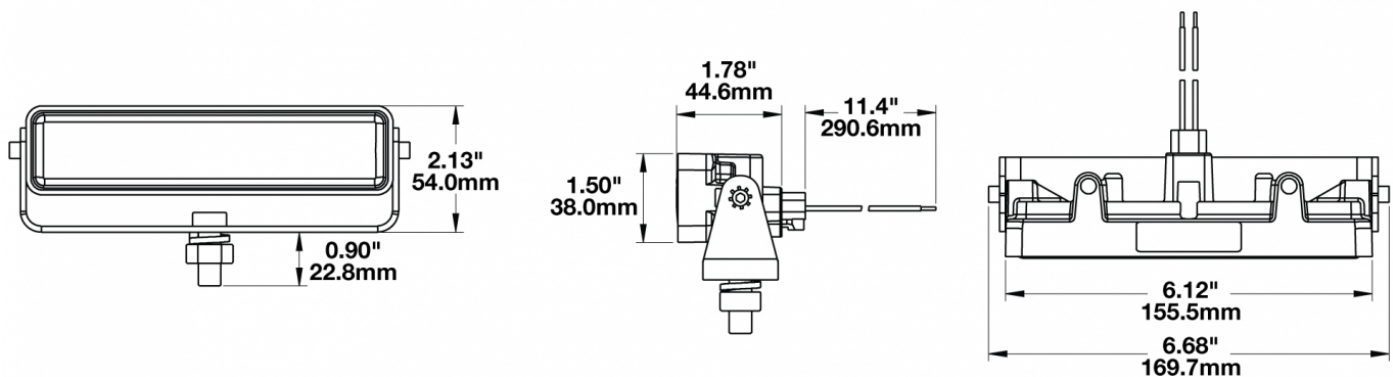

PRODUCT DIMENSIONS

Print date: 2018-08-18

© 2018 J.W. Speaker Corporation • Germantown, WI U.S.A.
www.jwspeaker.com • speaker@jwspeaker.com • 262.251.6660

J.W. SPEAKER
Engineered. Lighting. Solutions.