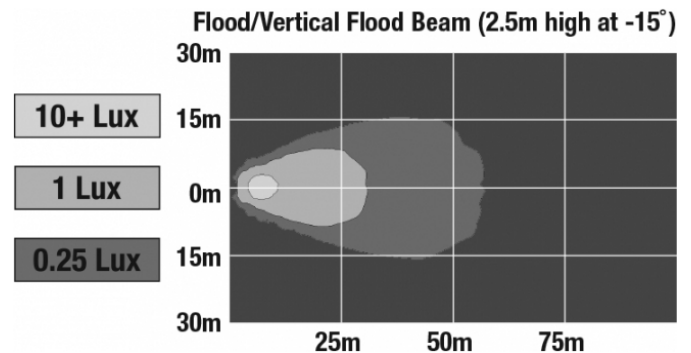

REGULATORY STANDARDS COMPLIANCE

Buy America Standards
IEC IP67

Eco Friendly
UL Recognized

PHOTOMETRIC SPECIFICATIONS

Raw Lumen Output	675
Effective Lumen Output	485
Candela Output	1,409
Nominal LED Color Temperature	5000 K
Beam Pattern(s)	Forward Lighting - Flood (Standard)