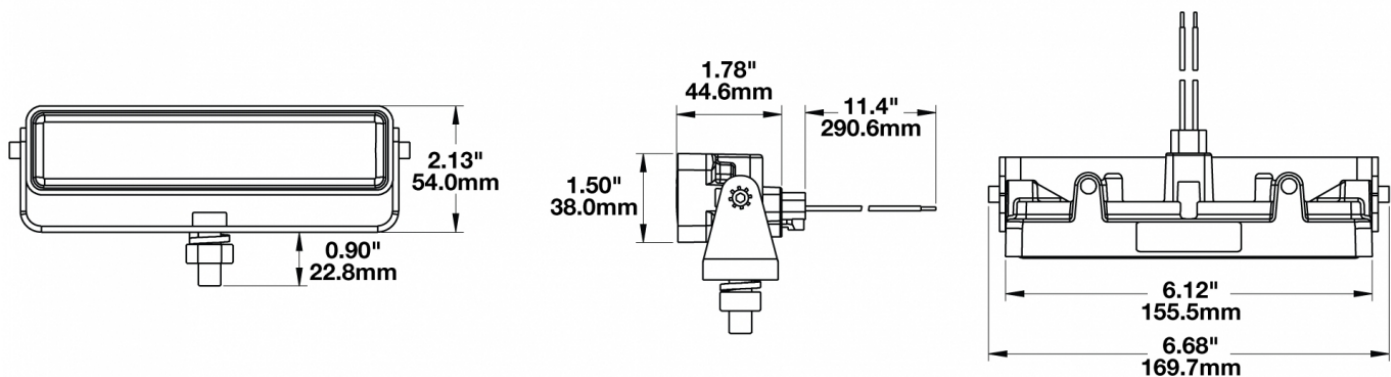

## PRODUCT INFORMATION

<b>Description</b>	12-48V LED Work Light with Flood Beam Pattern & No Mounting Bracket or Wire Harness - Bulk (18 MIN)
<b>Height</b>	54.10 mm / 2.13 in
<b>Width</b>	169.67 mm / 6.68 in
<b>Depth</b>	45.21 mm / 1.78 in
<b>Shape</b>	Rectangle
<b>Outer Lens Material</b>	Polycarbonate
<b>Outer Lens Color</b>	Clear
<b>Housing Material</b>	Polycarbonate
<b>Housing Color</b>	Black
<b>Minimum Operating Temperature</b>	-40 °C / -40 °F
<b>Maximum Operating Temperature</b>	65 °C / 149 °F
<b>Connector or Wiring</b>	None
<b>Mating Connector</b>	Deutsch DT06-2S
<b>Product Weight</b>	0.80 lbs / 0.36 kgs

## PHOTOMETRIC SPECIFICATIONS

<b>Raw Lumen Output</b>	675
<b>Effective Lumen Output</b>	485
<b>Candela Output</b>	1,409
<b>Nominal LED Color Temperature</b>	5000 K
<b>Beam Pattern(s)</b>	Forward Lighting - Flood (Standard)