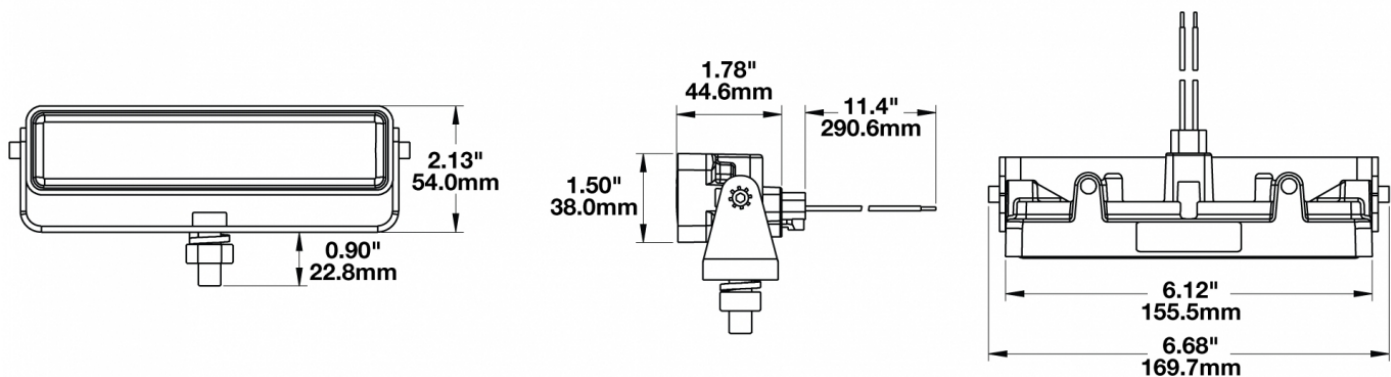

PRODUCT DIMENSIONS

Print date: 2017-06-27

© 2017 J.W. Speaker Corporation • Germantown, WI U.S.A.
www.jwspeaker.com • speaker@jwspeaker.com • 262.251.6660

J.W. SPEAKER
Engineered. Lighting. Solutions.