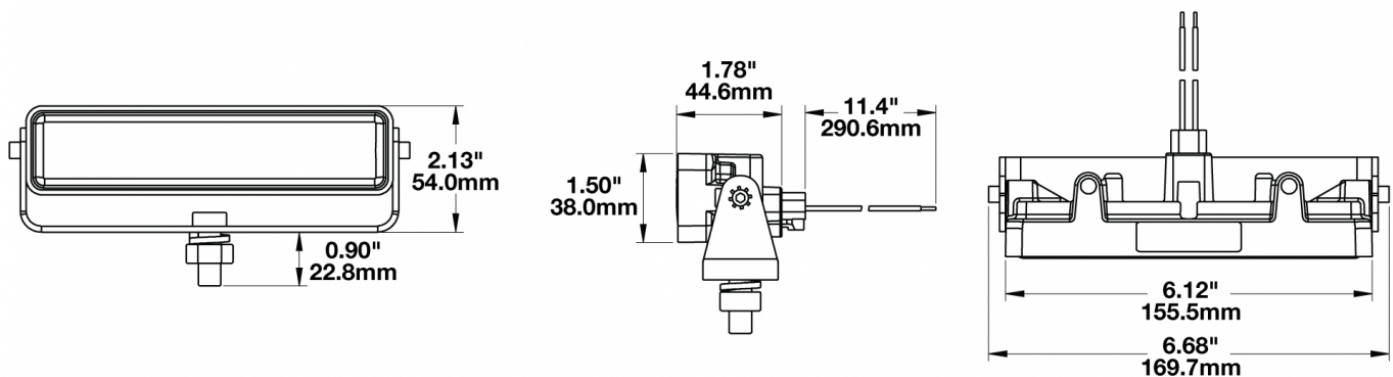

PRODUCT DIMENSIONS

Print date: 2018-11-17

© 2018 J.W. Speaker Corporation • Germantown, WI U.S.A.
www.jwspeaker.com • speaker@jwspeaker.com • 262.251.6660

J.W. SPEAKER
Engineered. Lighting. Solutions.