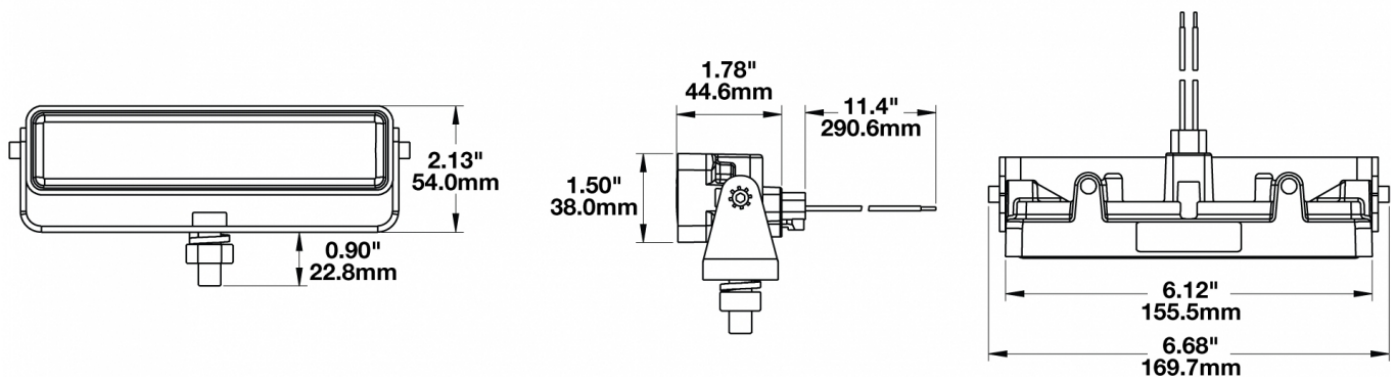

PRODUCT DIMENSIONS

Print date: 2017-06-26

© 2017 J.W. Speaker Corporation • Germantown, WI U.S.A.
www.jwspeaker.com • speaker@jwspeaker.com • 262.251.6660

J.W. SPEAKER
Engineered. Lighting. Solutions.