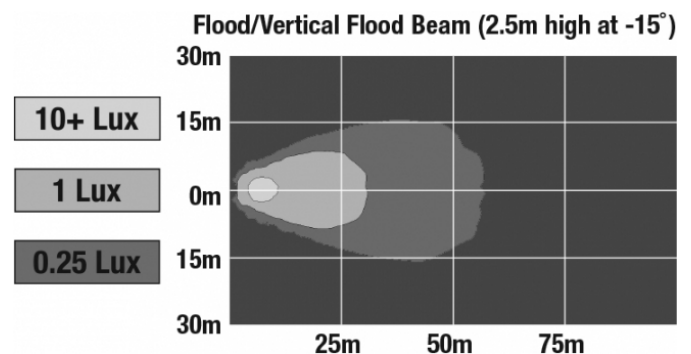

REGULATORY STANDARDS COMPLIANCE

Buy America Standards
IEC IP67

Eco Friendly
UL Recognized

PHOTOMETRIC SPECIFICATIONS

Raw Lumen Output	675
Effective Lumen Output	485
Candela Output	1,409
Nominal LED Color Temperature	5000 K
Beam Pattern(s)	Forward Lighting - Flood (Standard)