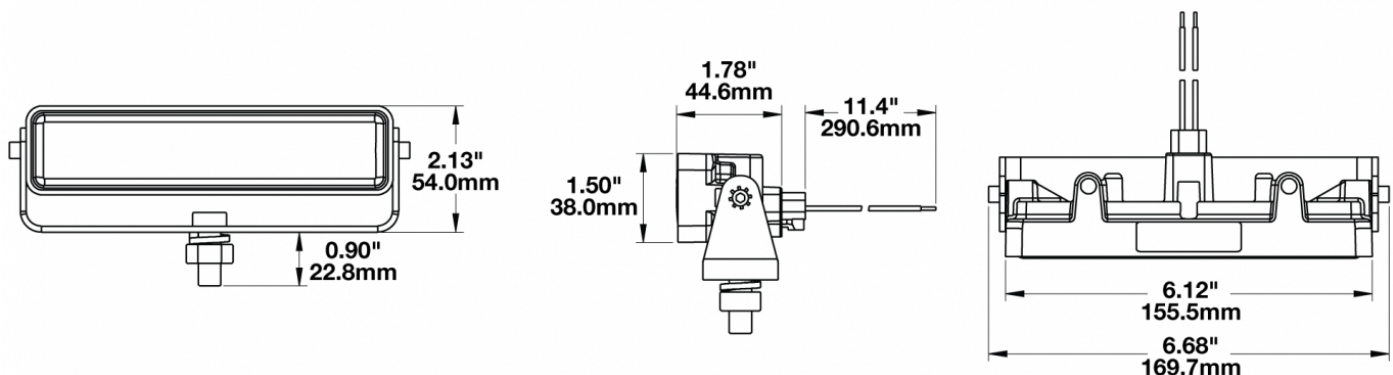

PRODUCT DIMENSIONS

Print date: 2017-10-23

© 2017 J.W. Speaker Corporation • Germantown, WI U.S.A.
www.jwspeaker.com • speaker@jwspeaker.com • 262.251.6660

J.W. SPEAKER
Engineered. Lighting. Solutions.