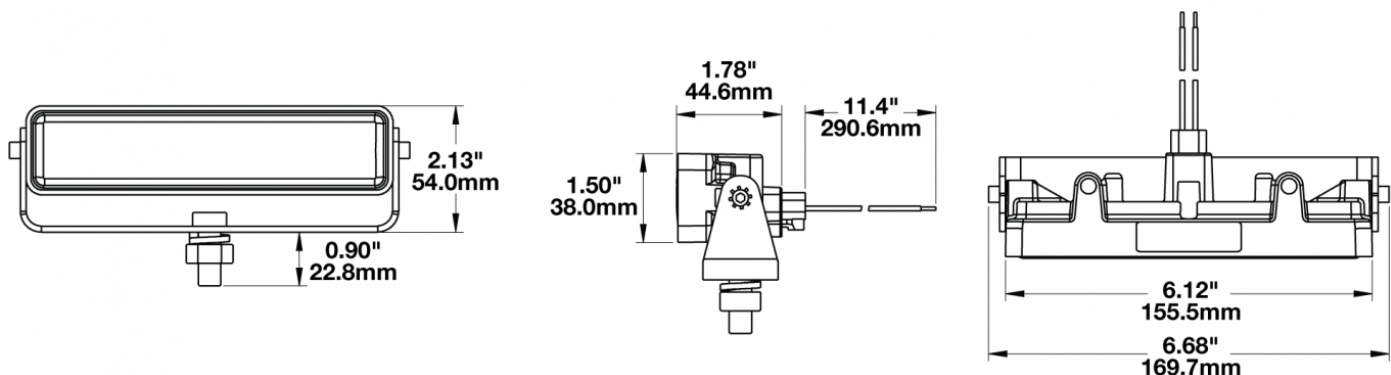

PRODUCT DIMENSIONS

Print date: 2018-04-20

© 2018 J.W. Speaker Corporation • Germantown, WI U.S.A.
www.jwspeaker.com • speaker@jwspeaker.com • 262.251.6660

J.W. SPEAKER
Engineered. Lighting. Solutions.