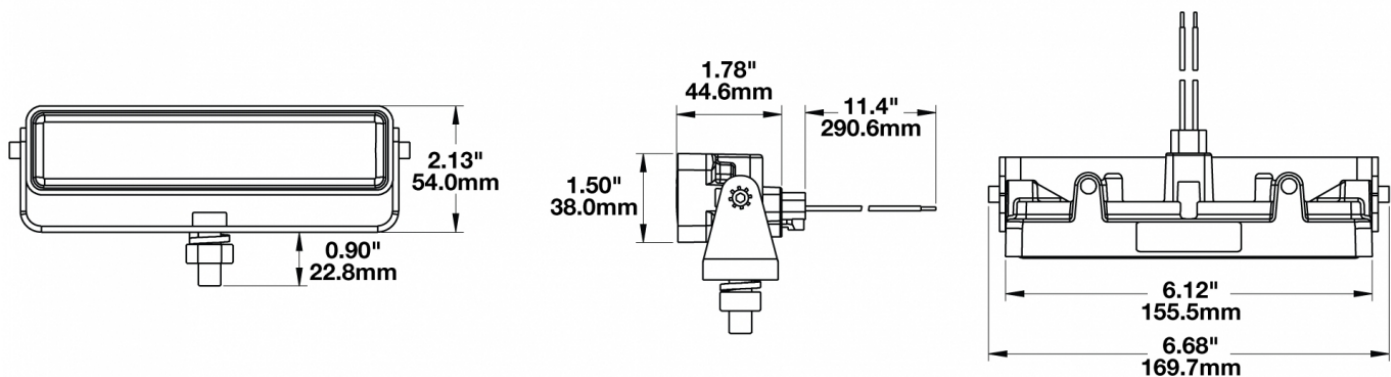

LED Work Light - Model 783 XD

PRODUCT INFORMATION

Description	12-48V LED Work Light with Flood Beam Pattern & No Mounting Bracket - Bulk Qty (18 MIN)
Height	54.10 mm / 2.13 in
Width	169.67 mm / 6.68 in
Depth	45.21 mm / 1.78 in
Shape	Rectangle
Outer Lens Material	Polycarbonate
Outer Lens Color	Clear
Housing Material	Polycarbonate
Housing Color	Black
Minimum Operating Temperature	-40 °C / -40 °F
Maximum Operating Temperature	65 °C / 149 °F
Connector or Wiring	Integral DT04-2P
Mating Connector	Deutsch DT06-2S
Product Weight	0.80 lbs / 0.36 kgs

ELECTRICAL SPECIFICATIONS

Input Voltage	12-48V DC
Operating Voltage	9-60V DC
Transient Spike Protection	330V Peak @ 1 HZ-100 Pulses
Red Wire	Positive
Black Wire	Negative
Current Draw	1.00A @ 12V DC (Flood) 0.50A @ 24V DC (Flood) 0.30A @ 36V DC (Flood) 0.25A @ 48V DC (Flood)

REGULATORY STANDARDS COMPLIANCE

Buy America Standards
IEC IP67

Eco Friendly
UL Recognized

PHOTOMETRIC SPECIFICATIONS

Raw Lumen Output	675
Effective Lumen Output	485
Candela Output	1,409
Nominal LED Color Temperature	5000 K
Beam Pattern(s)	Forward Lighting - Flood (Standard)