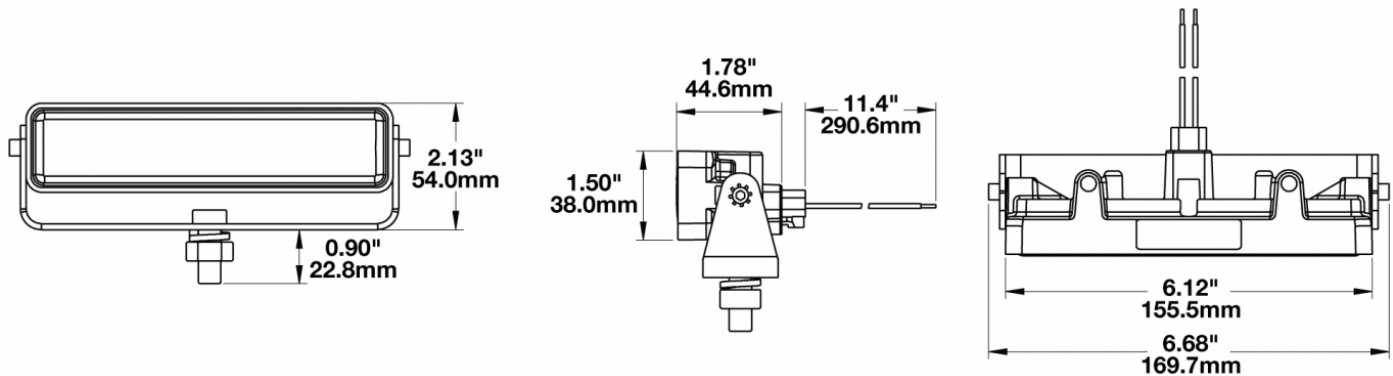

## PRODUCT INFORMATION

<b>Description</b>	12-48V LED Work Light with Vertical Flood Beam Pattern & Mounting Bracket
<b>Height</b>	54.10 mm / 2.13 in
<b>Width</b>	169.67 mm / 6.68 in
<b>Depth</b>	45.21 mm / 1.78 in
<b>Shape</b>	Rectangle
<b>Outer Lens Material</b>	Polycarbonate
<b>Outer Lens Color</b>	Clear
<b>Housing Material</b>	Polycarbonate
<b>Housing Color</b>	Black
<b>Mounting Hardware Description</b>	(x1) 3/8"-16 x 1.5" Mounting Bolt
<b>Mounting Type</b>	Universal Mount
<b>Minimum Operating Temperature</b>	-40 °C / -40 °F
<b>Maximum Operating Temperature</b>	65 °C / 149 °F
<b>Connector or Wiring</b>	Integral DT04-2P
<b>Mating Connector</b>	Deutsch DT06-2S
<b>Product Weight</b>	1.00 lbs / 0.45 kgs
<b>Shipping Weight</b>	3.40 lbs / 1.54 kgs

## PRODUCT DIMENSIONS