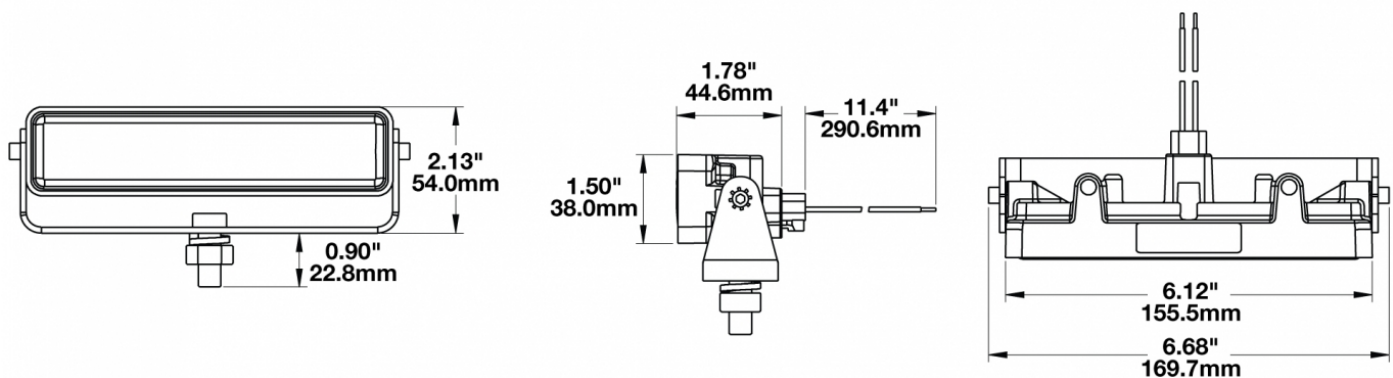

PRODUCT DIMENSIONS

Print date: 2017-08-18

© 2017 J.W. Speaker Corporation • Germantown, WI U.S.A.
www.jwspeaker.com • speaker@jwspeaker.com • 262.251.6660

J.W. SPEAKER
Engineered. Lighting. Solutions.