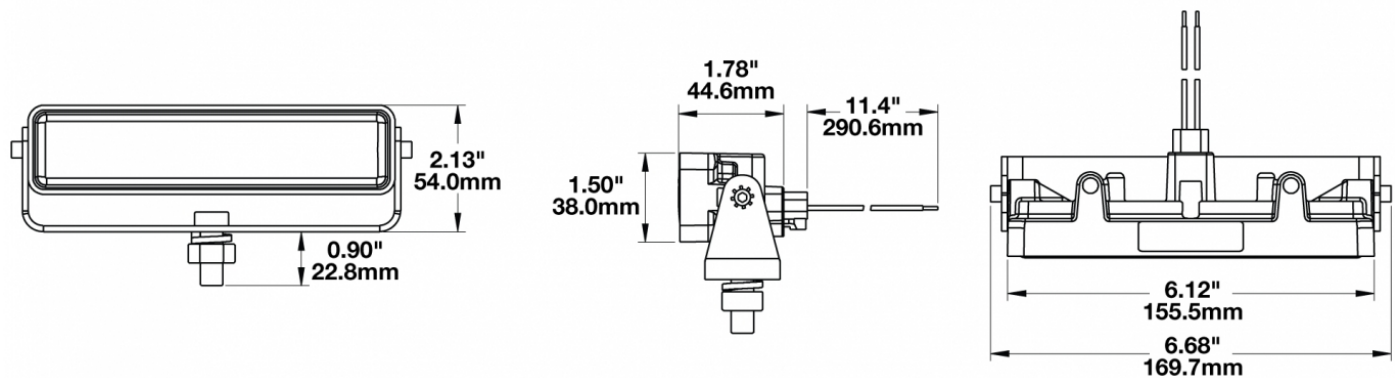

LED Work Light - Model 783 XD

PRODUCT INFORMATION

Description	12-48V LED Work Light with Vertical Flood Beam Pattern & Mounting Bracket
Height	54.10 mm / 2.13 in
Width	169.67 mm / 6.68 in
Depth	45.21 mm / 1.78 in
Shape	Rectangle
Outer Lens Material	Polycarbonate
Outer Lens Color	Clear
Housing Material	Polycarbonate
Housing Color	Black
Mounting Hardware Description	(x1) 3/8"-16 x 1.5" Mounting Bolt
Mounting Type	Universal Mount
Minimum Operating Temperature	-40 °C / -40 °F
Maximum Operating Temperature	65 °C / 149 °F
Connector or Wiring	Integral DT04-2P
Mating Connector	Deutsch DT06-2S
Product Weight	1.00 lbs / 0.45 kgs
Shipping Weight	3.40 lbs / 1.54 kgs

PRODUCT DIMENSIONS

ELECTRICAL SPECIFICATIONS

Input Voltage	12-48V DC
Operating Voltage	9-60V DC
Transient Spike Protection	330V Peak @ 1 HZ-100 Pulses
Red Wire	Positive
Black Wire	Negative
Current Draw	1.00A @ 12V DC (Flood) 0.50A @ 24V DC (Flood) 0.30A @ 36V DC (Flood) 0.25A @ 48V DC (Flood)

J.W. SPEAKER
Engineered. Lighting. Solutions.

LED Work Light - Model 783 XD

PHOTOMETRIC SPECIFICATIONS

Raw Lumen Output	675
Effective Lumen Output	485
Candela Output	1,409
Nominal LED Color Temperature	5000 K
Beam Pattern(s)	Forward Lighting - Flood (Vertical)