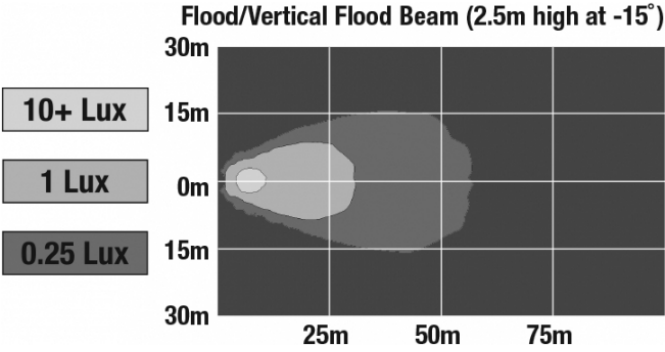

J.W. SPEAKER
Engineered. Lighting. Solutions.

LED Work Light - Model 783 XD

PHOTOMETRIC SPECIFICATIONS

Raw Lumen Output	675
Effective Lumen Output	485
Candela Output	1,409
Nominal LED Color Temperature	5000 K
Beam Pattern(s)	Forward Lighting - Flood (Vertical)