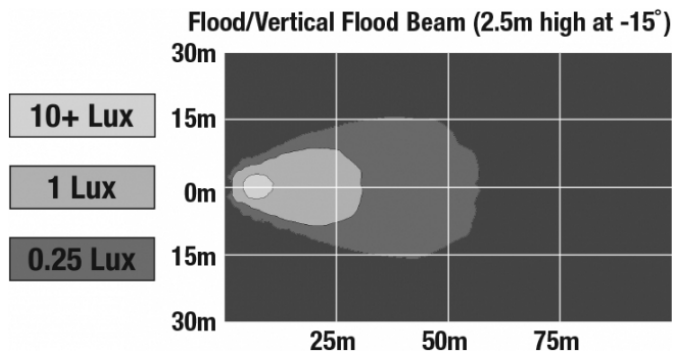

J.W. SPEAKER
Engineered. Lighting. Solutions.

LED Work Light - Model 783 XD

PHOTOMETRIC SPECIFICATIONS

Raw Lumen Output	675
Effective Lumen Output	485
Candela Output	1,409
Nominal LED Color Temperature	5000 K
Beam Pattern(s)	Forward Lighting - Flood (Vertical)