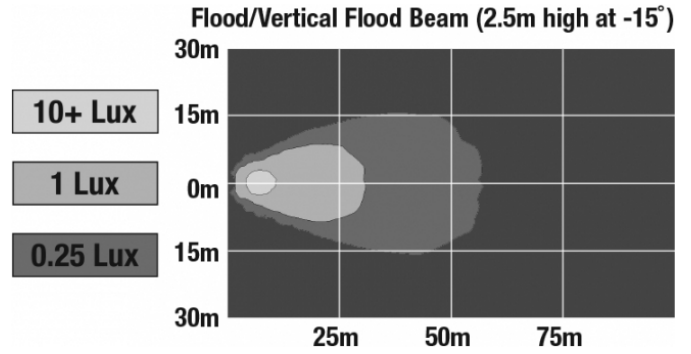

## PHOTOMETRIC SPECIFICATIONS

<b>Raw Lumen Output</b>	675
<b>Effective Lumen Output</b>	485
<b>Candela Output</b>	1,409
<b>Nominal LED Color Temperature</b>	5000 K
<b>Beam Pattern(s)</b>	Forward Lighting - Flood (Vertical)