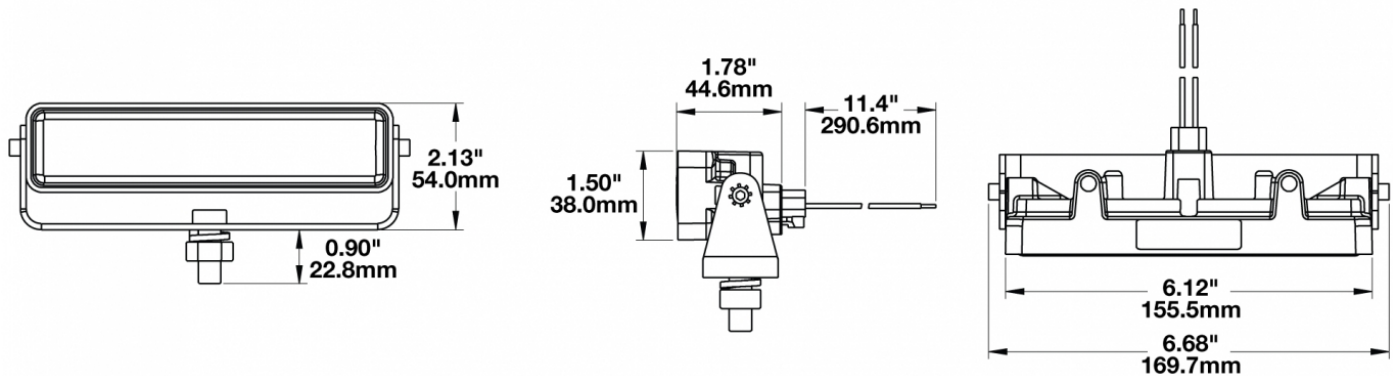

LED Work Light - Model 783 XD

PRODUCT DIMENSIONS

ELECTRICAL SPECIFICATIONS

Input Voltage	12-48V DC
Operating Voltage	9-60V DC
Transient Spike Protection	330V Peak @ 1 HZ-100 Pulses
Red Wire	Positive
Black Wire	Negative
Current Draw	1.00A @ 12V DC (Flood) 0.50A @ 24V DC (Flood) 0.30A @ 36V DC (Flood) 0.25A @ 48V DC (Flood)

REGULATORY STANDARDS COMPLIANCE

Buy America Standards
IEC IP67

Eco Friendly
UL Recognized

Print date: 2018-04-19

© 2018 J.W. Speaker Corporation • Germantown, WI U.S.A.
www.jwspeaker.com • speaker@jwspeaker.com • 262.251.6660

J.W. SPEAKER
Engineered. Lighting. Solutions.