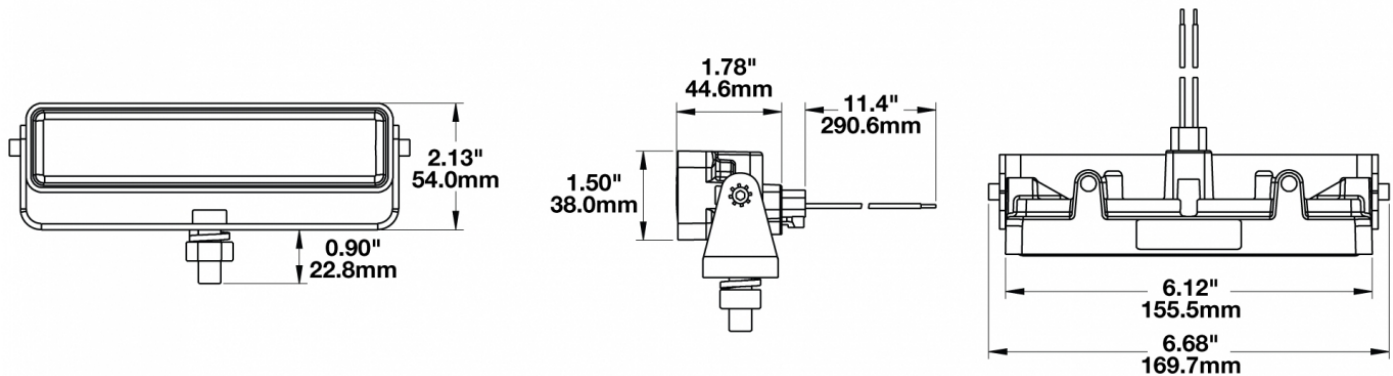

## PRODUCT INFORMATION

---

<b>Description</b>	12-48V LED Work Light with Vertical Flood Beam Pattern & Mounting Bracket
<b>Height</b>	54.10 mm / 2.13 in
<b>Width</b>	169.67 mm / 6.68 in
<b>Depth</b>	45.21 mm / 1.78 in
<b>Shape</b>	Rectangle
<b>Outer Lens Material</b>	Polycarbonate
<b>Outer Lens Color</b>	Clear
<b>Housing Material</b>	Polycarbonate
<b>Housing Color</b>	Black
<b>Mounting Hardware Description</b>	(x1) 3/8"-16 x 1.5" Mounting Bolt
<b>Mounting Type</b>	Universal Mount
<b>Minimum Operating Temperature</b>	-40 °C / -40 °F
<b>Maximum Operating Temperature</b>	65 °C / 149 °F
<b>Connector or Wiring</b>	Integral DT04-2P
<b>Mating Connector</b>	Deutsch DT06-2S
<b>Product Weight</b>	1.00 lbs / 0.45 kgs
<b>Shipping Weight</b>	3.40 lbs / 1.54 kgs

## PRODUCT DIMENSIONS