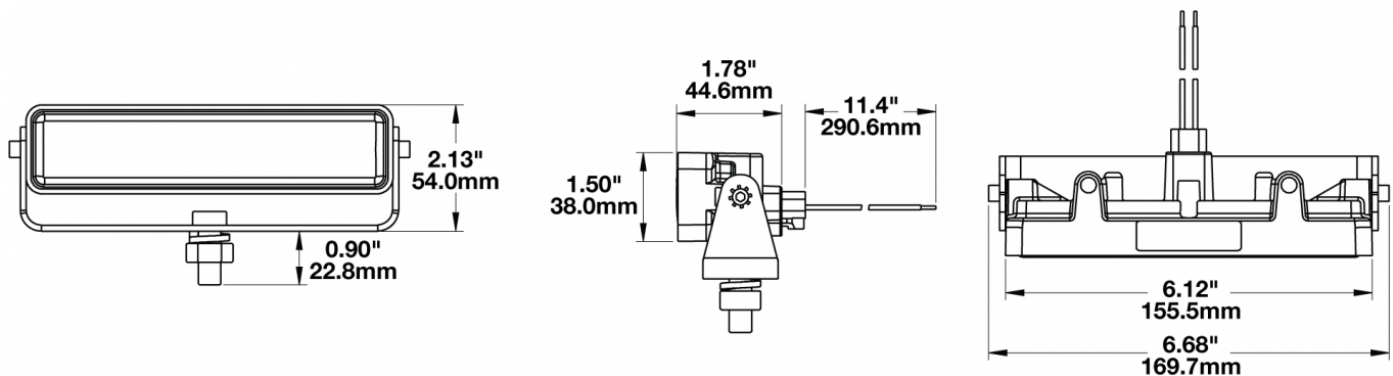

PRODUCT DIMENSIONS

Print date: 2017-06-23

© 2017 J.W. Speaker Corporation • Germantown, WI U.S.A.
www.jwspeaker.com • speaker@jwspeaker.com • 262.251.6660

J.W. SPEAKER
Engineered. Lighting. Solutions.