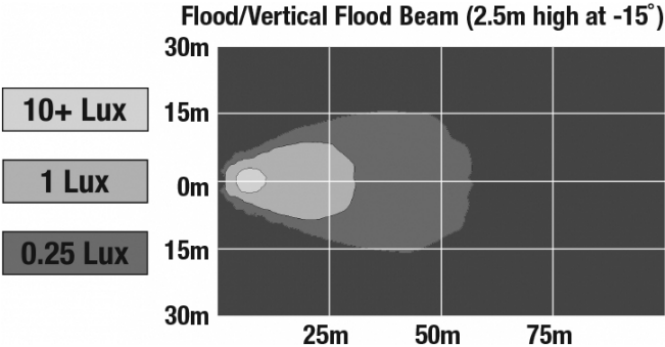

## PHOTOMETRIC SPECIFICATIONS

<b>Raw Lumen Output</b>	675
<b>Effective Lumen Output</b>	485
<b>Candela Output</b>	1,409
<b>Nominal LED Color Temperature</b>	5000 K
<b>Beam Pattern(s)</b>	Forward Lighting - Flood (Vertical)