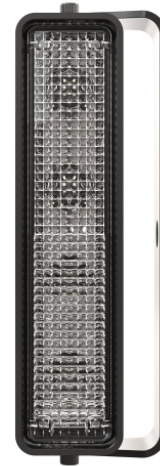

# LED Work Light - Model 783 XD

## PRODUCT INFORMATION

---

<b>Description</b>	12-48V LED Work Light with Vertical Flood Beam Pattern & Mounting Bracket
<b>Height</b>	54.10 mm / 2.13 in
<b>Width</b>	169.67 mm / 6.68 in
<b>Depth</b>	45.21 mm / 1.78 in
<b>Shape</b>	Rectangle
<b>Outer Lens Material</b>	Polycarbonate
<b>Outer Lens Color</b>	Clear
<b>Housing Material</b>	Polycarbonate
<b>Housing Color</b>	Black
<b>Mounting Hardware Description</b>	(x1) 3/8"-16 x 1.5" Mounting Bolt
<b>Mounting Type</b>	Universal Mount
<b>Minimum Operating Temperature</b>	-40 °C / -40 °F
<b>Maximum Operating Temperature</b>	65 °C / 149 °F
<b>Connector or Wiring</b>	Integral DT04-2P
<b>Mating Connector</b>	Deutsch DT06-2S
<b>Product Weight</b>	1.00 lbs / 0.45 kgs
<b>Shipping Weight</b>	3.40 lbs / 1.54 kgs

## PHOTOMETRIC SPECIFICATIONS

<b>Raw Lumen Output</b>	675
<b>Effective Lumen Output</b>	485
<b>Candela Output</b>	1,409
<b>Nominal LED Color Temperature</b>	5000 K
<b>Beam Pattern(s)</b>	Forward Lighting - Flood (Vertical)