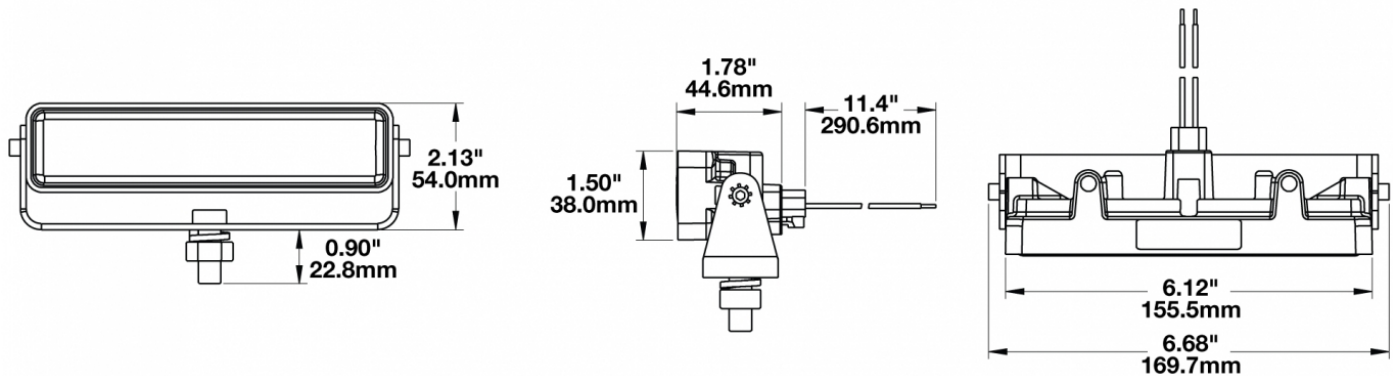

LED Work Light - Model 783 XD

PRODUCT INFORMATION

Description	12-48V LED Work Light with Vertical Flood Beam Pattern & Mounting Bracket
Height	54.10 mm / 2.13 in
Width	169.67 mm / 6.68 in
Depth	45.21 mm / 1.78 in
Shape	Rectangle
Outer Lens Material	Polycarbonate
Outer Lens Color	Clear
Housing Material	Polycarbonate
Housing Color	Black
Mounting Hardware Description	(x1) 3/8"-16 x 1.5" Mounting Bolt
Mounting Type	Universal Mount
Minimum Operating Temperature	-40 °C / -40 °F
Maximum Operating Temperature	65 °C / 149 °F
Connector or Wiring	Integral DT04-2P
Mating Connector	Deutsch DT06-2S
Product Weight	0.71 lbs / 0.32 kgs
Shipping Weight	3.40 lbs / 1.54 kgs

PRODUCT DIMENSIONS

ELECTRICAL SPECIFICATIONS

Input Voltage	12-48V DC
Operating Voltage	9-60V DC
Transient Spike Protection	330V Peak @ 1 HZ-100 Pulses
Red Wire	Positive
Black Wire	Negative
Current Draw	1.00A @ 12V DC (Flood) 0.50A @ 24V DC (Flood) 0.30A @ 36V DC (Flood) 0.25A @ 48V DC (Flood)

J.W. SPEAKER
Engineered. Lighting. Solutions.

LED Work Light - Model 783 XD

PHOTOMETRIC SPECIFICATIONS

Raw Lumen Output	675
Effective Lumen Output	485
Candela Output	1,409
Nominal LED Color Temperature	5000 K
Beam Pattern(s)	Forward Lighting - Flood (Vertical)