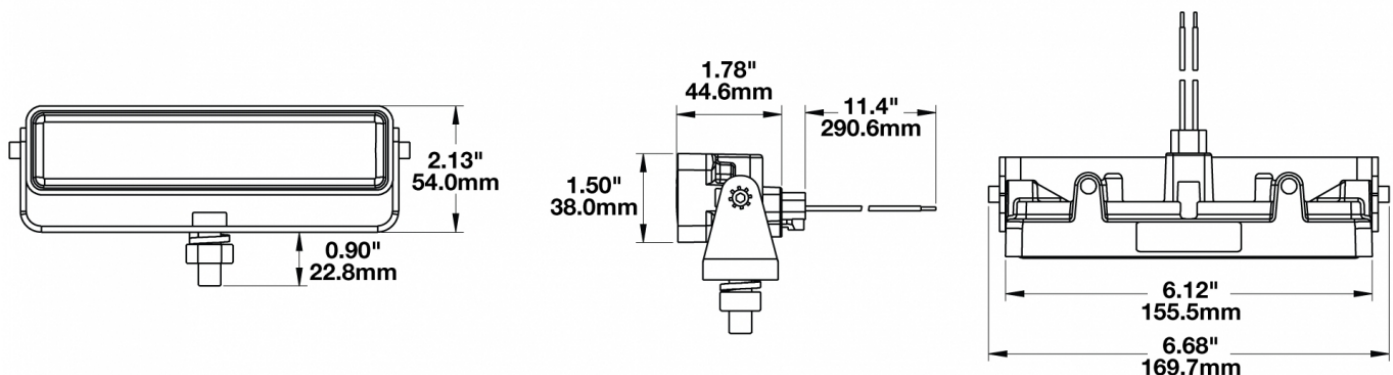

PRODUCT DIMENSIONS

Print date: 2017-08-18

© 2017 J.W. Speaker Corporation • Germantown, WI U.S.A.
www.jwspeaker.com • speaker@jwspeaker.com • 262.251.6660

J.W. SPEAKER
Engineered. Lighting. Solutions.