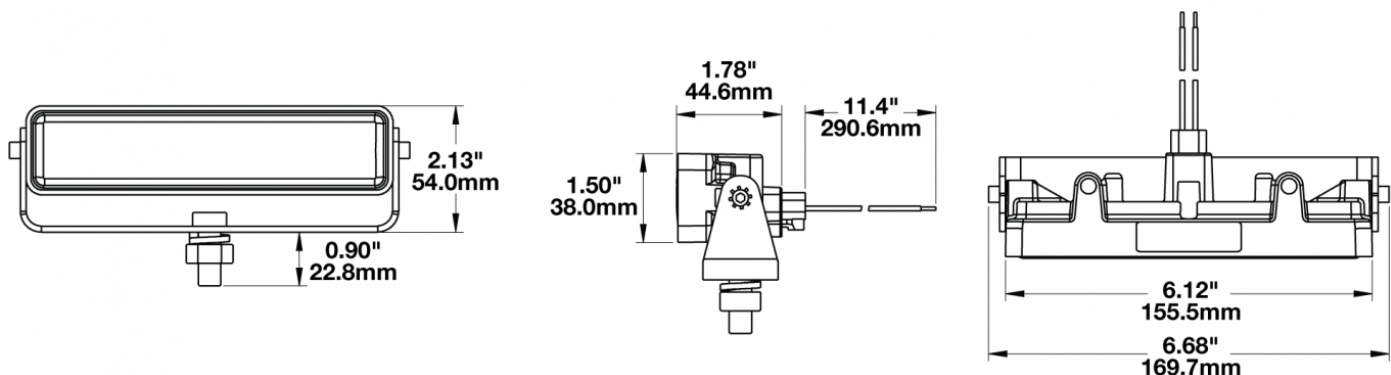

PRODUCT DIMENSIONS

Print date: 2017-10-19

© 2017 J.W. Speaker Corporation • Germantown, WI U.S.A.
www.jwspeaker.com • speaker@jwspeaker.com • 262.251.6660

J.W. SPEAKER
Engineered. Lighting. Solutions.