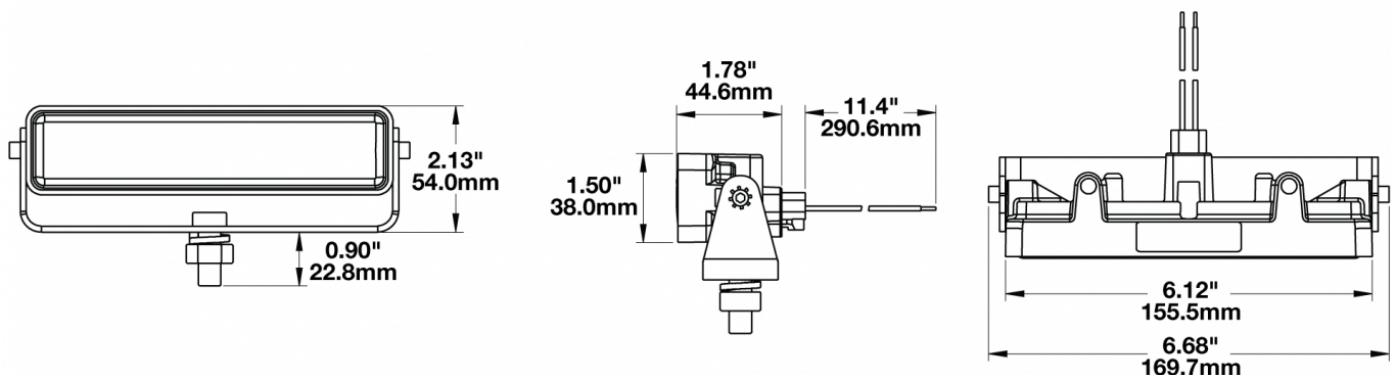

PRODUCT DIMENSIONS

Print date: 2018-08-16

© 2018 J.W. Speaker Corporation • Germantown, WI U.S.A.
www.jwspeaker.com • speaker@jwspeaker.com • 262.251.6660

J.W. SPEAKER
Engineered. Lighting. Solutions.