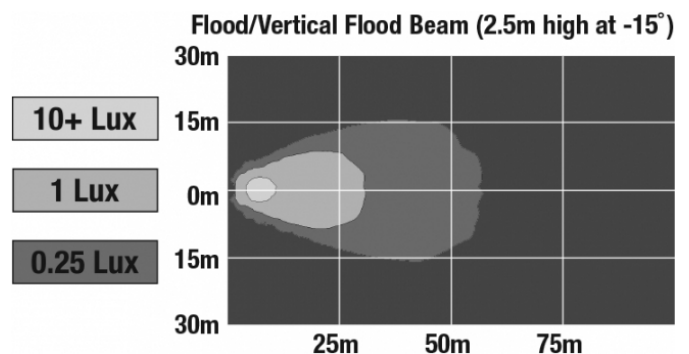

## PHOTOMETRIC SPECIFICATIONS

<b>Raw Lumen Output</b>	675
<b>Effective Lumen Output</b>	485
<b>Candela Output</b>	1,409
<b>Nominal LED Color Temperature</b>	5000 K
<b>Beam Pattern(s)</b>	Forward Lighting - Flood (Vertical)