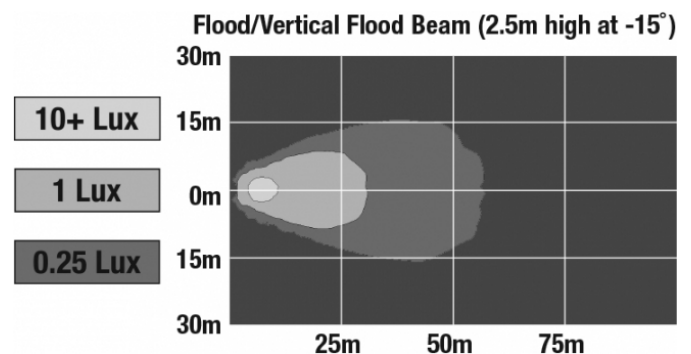

LED Work Light - Model 783 XD

ELECTRICAL SPECIFICATIONS

Input Voltage	12-48V DC
Operating Voltage	9-60V DC
Transient Spike Protection	330V Peak @ 1 HZ-100 Pulses
Red Wire	Positive
Black Wire	Negative
Current Draw	1.00A @ 12V DC (Flood) 0.50A @ 24V DC (Flood) 0.30A @ 36V DC (Flood) 0.25A @ 48V DC (Flood)

REGULATORY STANDARDS COMPLIANCE

Buy America Standards
IEC IP67

Eco Friendly
UL Recognized

PHOTOMETRIC SPECIFICATIONS

Raw Lumen Output	675
Effective Lumen Output	485
Candela Output	1,409
Nominal LED Color Temperature	5000 K
Beam Pattern(s)	Forward Lighting - Flood (Vertical)

Print date: 2018-04-19

© 2018 J.W. Speaker Corporation • Germantown, WI U.S.A.
www.jwspeaker.com • speaker@jwspeaker.com • 262.251.6660