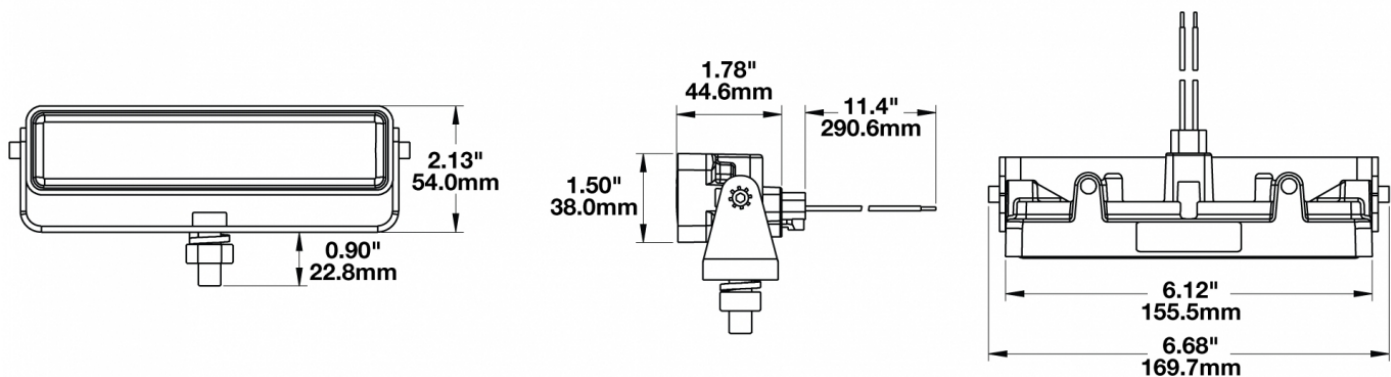

LED Work Light - Model 783 XD

PRODUCT INFORMATION

Description	12-48V LED Work Light with Vertical Flood Beam Pattern & No Mounting Bracket - Bulk Qty (18 MIN)
Height	54.10 mm / 2.13 in
Width	169.67 mm / 6.68 in
Depth	45.21 mm / 1.78 in
Shape	Rectangle
Outer Lens Material	Polycarbonate
Outer Lens Color	Clear
Housing Material	Polycarbonate
Housing Color	Black
Minimum Operating Temperature	-40 °C / -40 °F
Maximum Operating Temperature	65 °C / 149 °F
Connector or Wiring	Integral DT04-2P
Mating Connector	Deutsch DT06-2S
Product Weight	0.80 lbs / 0.36 kgs

ELECTRICAL SPECIFICATIONS

Input Voltage	12-48V DC
Operating Voltage	9-60V DC
Transient Spike Protection	330V Peak @ 1 HZ-100 Pulses
Red Wire	Positive
Black Wire	Negative
Current Draw	1.00A @ 12V DC (Flood) 0.50A @ 24V DC (Flood) 0.30A @ 36V DC (Flood) 0.25A @ 48V DC (Flood)

REGULATORY STANDARDS COMPLIANCE

Buy America Standards
IEC IP67

Eco Friendly
UL Recognized

PHOTOMETRIC SPECIFICATIONS

Raw Lumen Output	675
Effective Lumen Output	485
Candela Output	1,409
Nominal LED Color Temperature	5000 K
Beam Pattern(s)	Forward Lighting - Flood (Vertical)