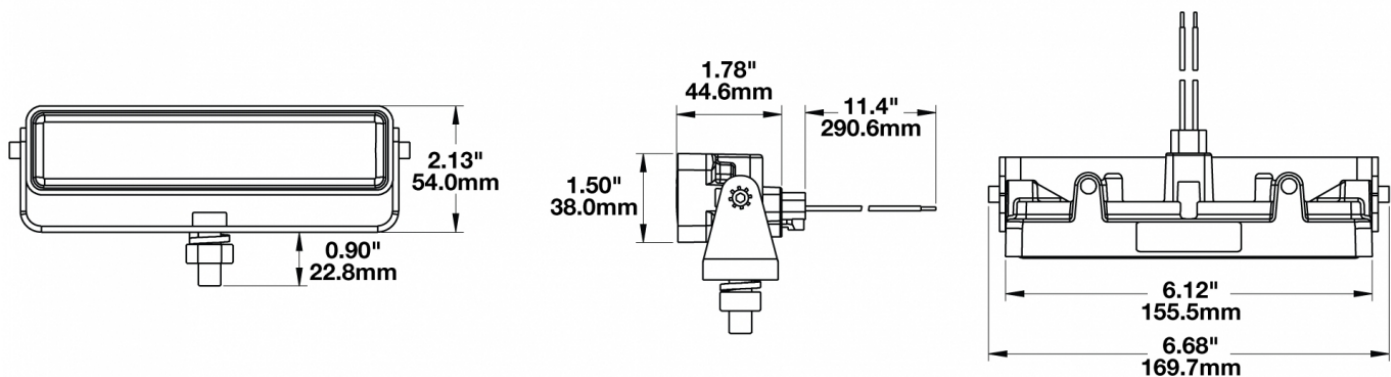

PRODUCT DIMENSIONS

Print date: 2018-04-19

© 2018 J.W. Speaker Corporation • Germantown, WI U.S.A.
www.jwspeaker.com • speaker@jwspeaker.com • 262.251.6660

J.W. SPEAKER
Engineered. Lighting. Solutions.