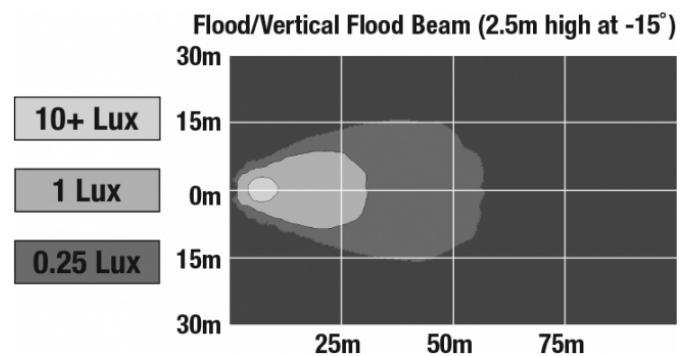

REGULATORY STANDARDS COMPLIANCE

Buy America Standards
IEC IP67

Eco Friendly
UL Recognized

PHOTOMETRIC SPECIFICATIONS

Raw Lumen Output	675
Effective Lumen Output	485
Candela Output	1,409
Nominal LED Color Temperature	5000 K
Beam Pattern(s)	Forward Lighting - Flood (Vertical)