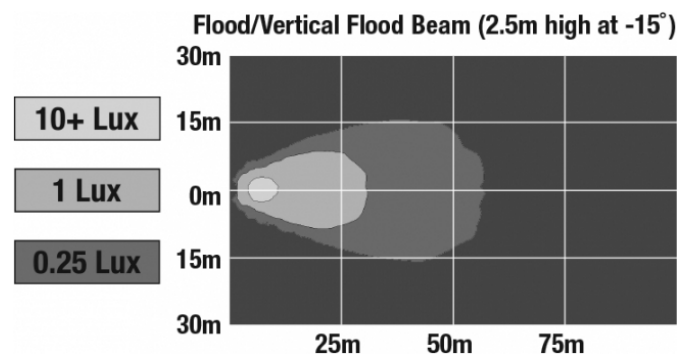

REGULATORY STANDARDS COMPLIANCE

Buy America Standards
IEC IP67

Eco Friendly
UL Recognized

PHOTOMETRIC SPECIFICATIONS

| | |
|--------------------------------------|-------------------------------------|
| Raw Lumen Output | 675 |
| Effective Lumen Output | 485 |
| Candela Output | 1,409 |
| Nominal LED Color Temperature | 5000 K |
| Beam Pattern(s) | Forward Lighting - Flood (Vertical) |