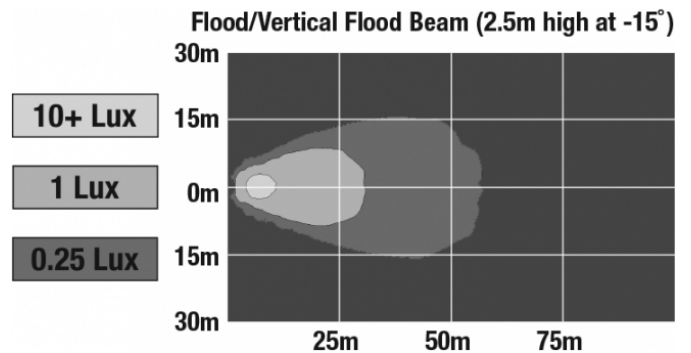

LED Work Light - Model 783 XD

PRODUCT INFORMATION

Description	12-48V LED Work Light with Vertical Flood Beam Pattern & No Mounting Bracket - Bulk Qty (18 MIN)
Height	54.10 mm / 2.13 in
Width	169.67 mm / 6.68 in
Depth	45.21 mm / 1.78 in
Shape	Rectangle
Outer Lens Material	Polycarbonate
Outer Lens Color	Clear
Housing Material	Polycarbonate
Housing Color	Black
Minimum Operating Temperature	-40 °C / -40 °F
Maximum Operating Temperature	65 °C / 149 °F
Connector or Wiring	Integral DT04-2P
Mating Connector	Deutsch DT06-2S
Product Weight	0.80 lbs / 0.36 kgs

REGULATORY STANDARDS COMPLIANCE

Buy America Standards
IEC IP67

Eco Friendly
UL Recognized

PHOTOMETRIC SPECIFICATIONS

Raw Lumen Output	675
Effective Lumen Output	485
Candela Output	1,409
Nominal LED Color Temperature	5000 K
Beam Pattern(s)	Forward Lighting - Flood (Vertical)