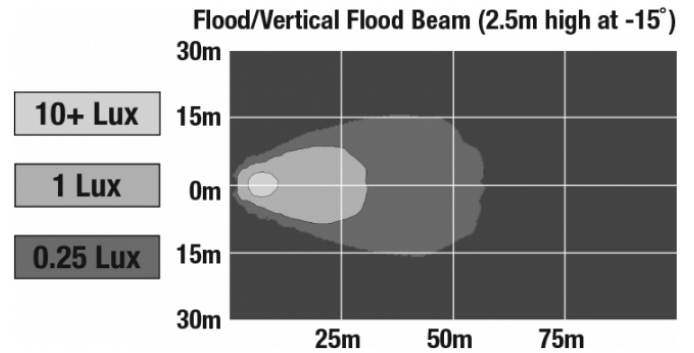

LED Work Light - Model 783 XD

PHOTOMETRIC SPECIFICATIONS

Raw Lumen Output	675
Effective Lumen Output	485
Candela Output	1,409
Nominal LED Color Temperature	5000 K
Beam Pattern(s)	Forward Lighting - Flood (Vertical)

Print date: 2018-08-16

© 2018 J.W. Speaker Corporation • Germantown, WI U.S.A.
www.jwspeaker.com • speaker@jwspeaker.com • 262.251.6660