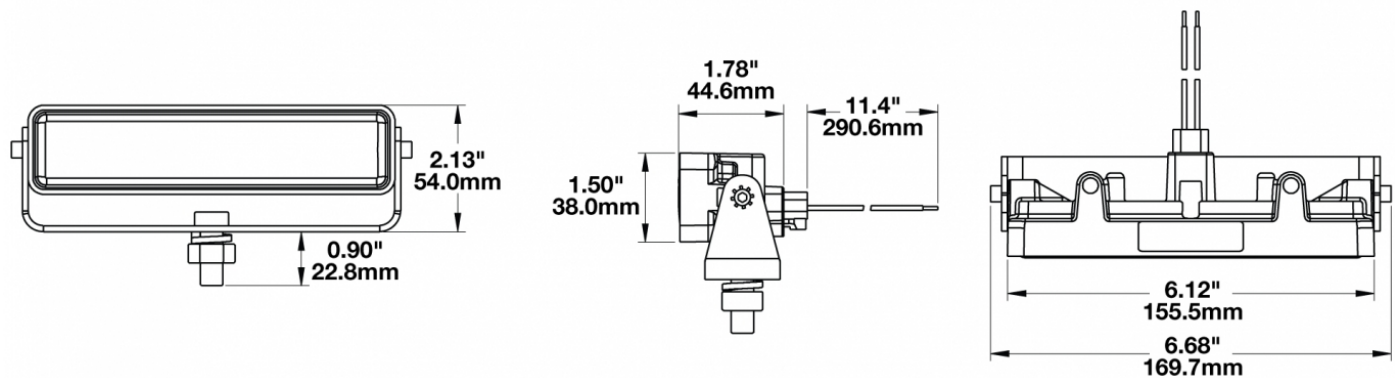

LED Work Light - Model 783 XD

PRODUCT INFORMATION

Description	12-48V LED Work Light with Vertical Flood Beam Pattern & Mounting Bracket - Bulk Qty (18 MIN)
Height	54.10 mm / 2.13 in
Width	169.67 mm / 6.68 in
Depth	45.21 mm / 1.78 in
Shape	Rectangle
Outer Lens Material	Polycarbonate
Outer Lens Color	Clear
Housing Material	Polycarbonate
Housing Color	Black
Mounting Hardware Description	(x1) M8-1.25 x 25 mm Mounting Bolt
Mounting Type	Universal Mount
Minimum Operating Temperature	-40 °C / -40 °F
Maximum Operating Temperature	65 °C / 149 °F
Connector or Wiring	Integral DT04-2P
Mating Connector	Deutsch DT06-2S
Product Weight	1.00 lbs / 0.45 kgs

PRODUCT DIMENSIONS

ELECTRICAL SPECIFICATIONS

Input Voltage	12-48V DC
Operating Voltage	9-60V DC
Transient Spike Protection	330V Peak @ 1 HZ-100 Pulses
Red Wire	Bullet
Black Wire	Socket
Current Draw	1.00A @ 12V DC (Flood) 0.50A @ 24V DC (Flood) 0.30A @ 36V DC (Flood) 0.25A @ 48V DC (Flood)

J.W. SPEAKER
Engineered. Lighting. Solutions.

LED Work Light - Model 783 XD

PHOTOMETRIC SPECIFICATIONS

Raw Lumen Output	675
Effective Lumen Output	485
Candela Output	1,409
Nominal LED Color Temperature	5000 K
Beam Pattern(s)	Forward Lighting - Flood (Vertical)