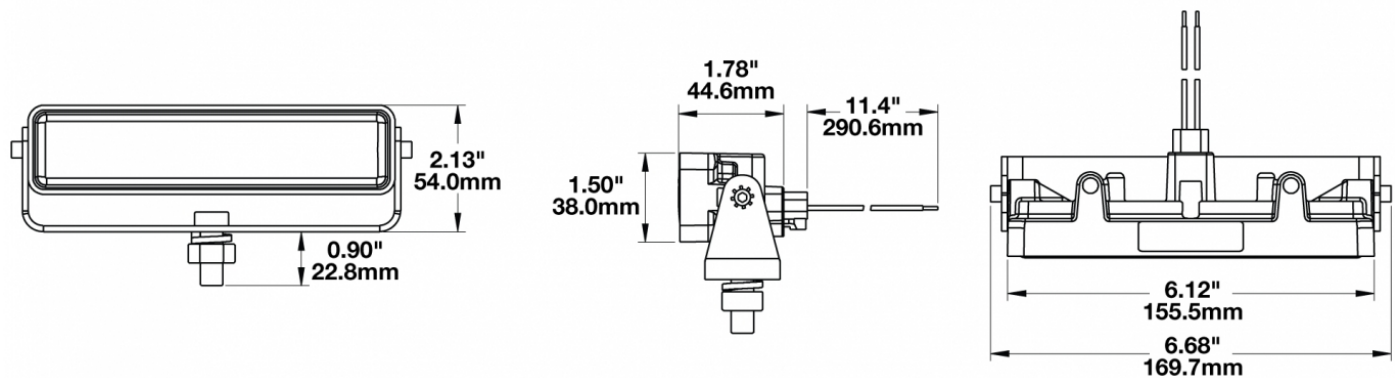

LED Work Light - Model 783 XD

PRODUCT INFORMATION

Description	12-48V LED Work Light with Vertical Flood Beam Pattern & Mounting Bracket - Bulk Qty (18 MIN)
Height	54.10 mm / 2.13 in
Width	169.67 mm / 6.68 in
Depth	45.21 mm / 1.78 in
Shape	Rectangle
Outer Lens Material	Polycarbonate
Outer Lens Color	Clear
Housing Material	Polycarbonate
Housing Color	Black
Mounting Hardware Description	(x1) M8-1.25 x 25 mm Mounting Bolt
Mounting Type	Universal Mount
Minimum Operating Temperature	-40 °C / -40 °F
Maximum Operating Temperature	65 °C / 149 °F
Connector or Wiring	Integral DT04-2P
Mating Connector	Deutsch DT06-2S
Product Weight	0.71 lbs / 0.32 kgs
Shipping Weight	13.46 lbs / 6.11 kgs

PRODUCT DIMENSIONS

ELECTRICAL SPECIFICATIONS

Input Voltage	12-48V DC
Operating Voltage	9-60V DC
Transient Spike Protection	330V Peak @ 1 HZ-100 Pulses
Red Wire	Bullet
Black Wire	Socket
Current Draw	1.00A @ 12V DC (Flood) 0.50A @ 24V DC (Flood) 0.30A @ 36V DC (Flood) 0.25A @ 48V DC (Flood)

J.W. SPEAKER
Engineered. Lighting. Solutions.

LED Work Light - Model 783 XD

PHOTOMETRIC SPECIFICATIONS

Raw Lumen Output	675
Effective Lumen Output	485
Candela Output	1,409
Nominal LED Color Temperature	5000 K
Beam Pattern(s)	Forward Lighting - Flood (Vertical)