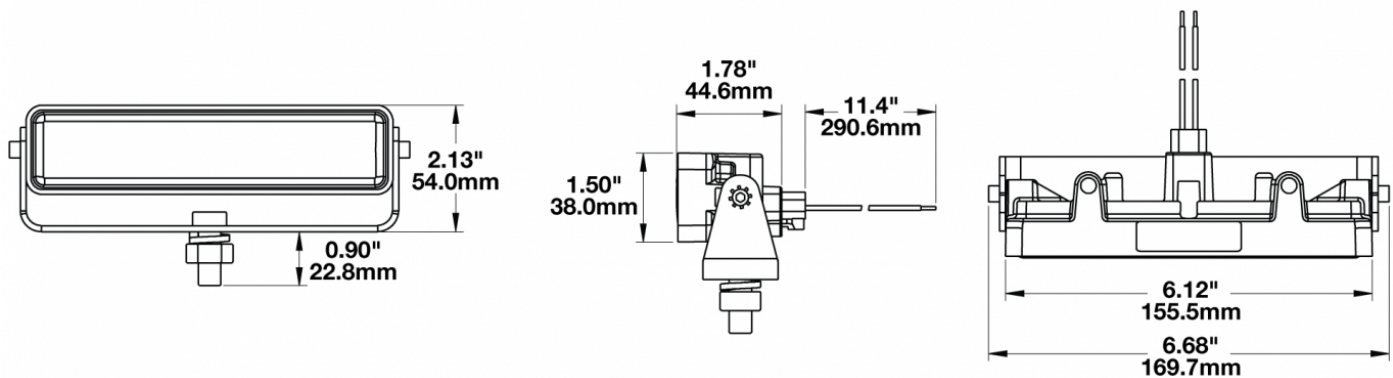

LED Work Light - Model 783 XD

PRODUCT INFORMATION

Description	12-48V LED Work Light with Vertical Flood Beam Pattern & Mounting Bracket - Bulk Qty (18 MIN)
Height	54.10 mm / 2.13 in
Width	169.67 mm / 6.68 in
Depth	45.21 mm / 1.78 in
Shape	Rectangle
Outer Lens Material	Polycarbonate
Outer Lens Color	Clear
Housing Material	Polycarbonate
Housing Color	Black
Mounting Hardware Description	(x1) M8-1.25 x 25 mm Mounting Bolt
Mounting Type	Universal Mount
Minimum Operating Temperature	-40 °C / -40 °F
Maximum Operating Temperature	65 °C / 149 °F
Connector or Wiring	Integral DT04-2P
Mating Connector	Deutsch DT06-2S
Product Weight	1.00 lbs / 0.45 kgs

PRODUCT DIMENSIONS

ELECTRICAL SPECIFICATIONS

Input Voltage	12-48V DC
Operating Voltage	9-60V DC
Transient Spike Protection	330V Peak @ 1 HZ-100 Pulses
Red Wire	Bullet
Black Wire	Socket
Current Draw	1.00A @ 12V DC (Flood) 0.50A @ 24V DC (Flood) 0.30A @ 36V DC (Flood) 0.25A @ 48V DC (Flood)

J.W. SPEAKER
Engineered. Lighting. Solutions.

LED Work Light - Model 783 XD

PHOTOMETRIC SPECIFICATIONS

Raw Lumen Output	675
Effective Lumen Output	485
Candela Output	1,409
Nominal LED Color Temperature	5000 K
Beam Pattern(s)	Forward Lighting - Flood (Vertical)