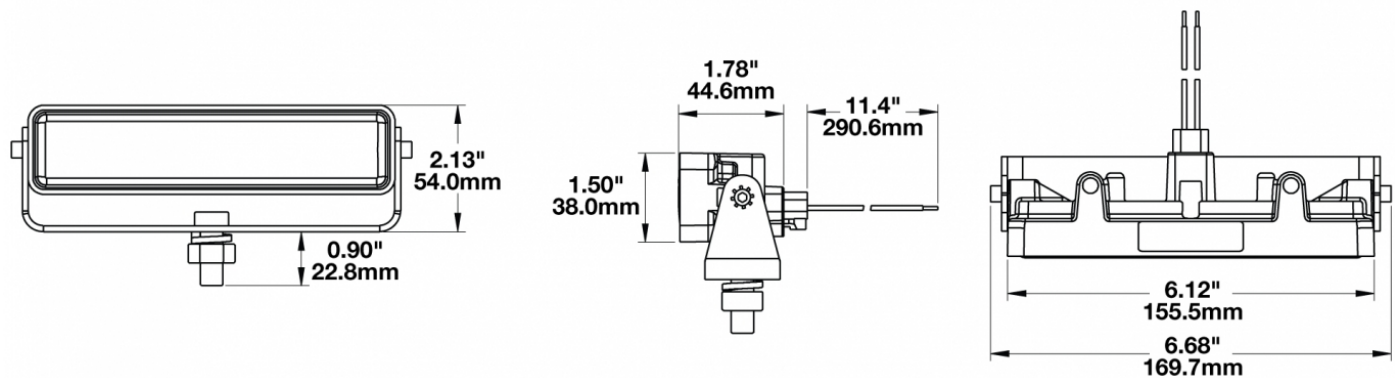

## PRODUCT INFORMATION

<b>Description</b>	12-48V LED Work Light with Vertical Flood Beam Pattern & Mounting Bracket - Bulk Qty (18 MIN)
<b>Height</b>	54.10 mm / 2.13 in
<b>Width</b>	169.67 mm / 6.68 in
<b>Depth</b>	45.21 mm / 1.78 in
<b>Shape</b>	Rectangle
<b>Outer Lens Material</b>	Polycarbonate
<b>Outer Lens Color</b>	Clear
<b>Housing Material</b>	Polycarbonate
<b>Housing Color</b>	Black
<b>Mounting Hardware Description</b>	(x1) M8-1.25 x 25 mm Mounting Bolt
<b>Mounting Type</b>	Universal Mount
<b>Minimum Operating Temperature</b>	-40 °C / -40 °F
<b>Maximum Operating Temperature</b>	65 °C / 149 °F
<b>Connector or Wiring</b>	Integral DT04-2P
<b>Mating Connector</b>	Deutsch DT06-2S
<b>Product Weight</b>	1.00 lbs / 0.45 kgs

## PRODUCT DIMENSIONS