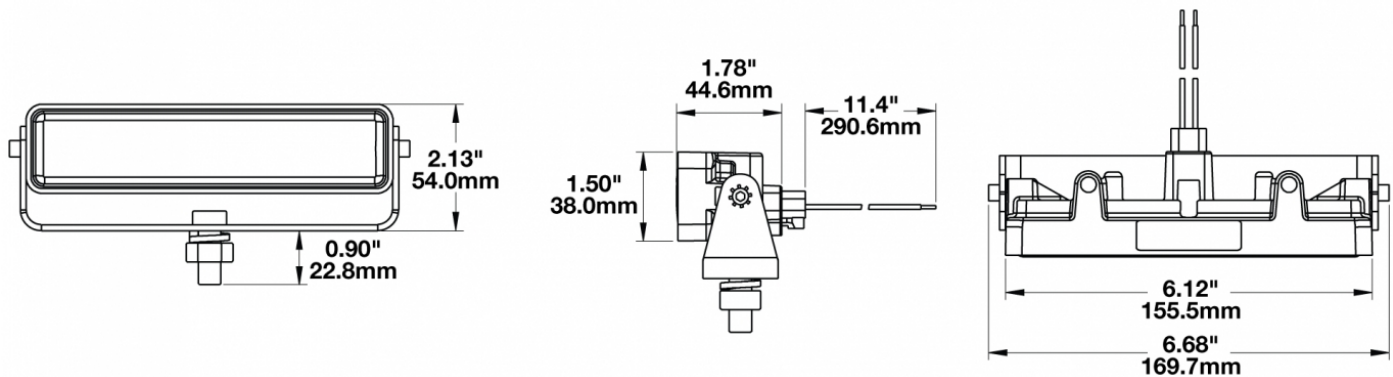

LED Work Light - Model 783 XD

PRODUCT INFORMATION

Description	12-48V LED Work Light with Vertical Flood Beam Pattern & Mounting Bracket - Bulk Qty (18 MIN)
Height	54.10 mm / 2.13 in
Width	169.67 mm / 6.68 in
Depth	45.21 mm / 1.78 in
Shape	Rectangle
Outer Lens Material	Polycarbonate
Outer Lens Color	Clear
Housing Material	Polycarbonate
Housing Color	Black
Mounting Hardware Description	(x1) M8-1.25 x 25 mm Mounting Bolt
Mounting Type	Universal Mount
Minimum Operating Temperature	-40 °C / -40 °F
Maximum Operating Temperature	65 °C / 149 °F
Connector or Wiring	Integral DT04-2P
Mating Connector	Deutsch DT06-2S
Product Weight	0.71 lbs / 0.32 kgs
Shipping Weight	14.00 lbs / 6.35 kgs

PRODUCT DIMENSIONS

ELECTRICAL SPECIFICATIONS

Input Voltage	12-48V DC
Operating Voltage	9-60V DC
Transient Spike Protection	330V Peak @ 1 HZ-100 Pulses
Red Wire	Bullet
Black Wire	Socket
Current Draw	1.00A @ 12V DC (Flood) 0.50A @ 24V DC (Flood) 0.30A @ 36V DC (Flood) 0.25A @ 48V DC (Flood)

J.W. SPEAKER
Engineered. Lighting. Solutions.

LED Work Light - Model 783 XD

PHOTOMETRIC SPECIFICATIONS

Raw Lumen Output	675
Effective Lumen Output	485
Candela Output	1,409
Nominal LED Color Temperature	5000 K
Beam Pattern(s)	Forward Lighting - Flood (Vertical)