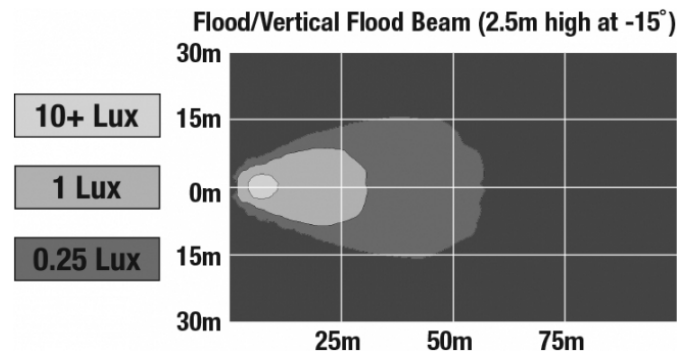

J.W. SPEAKER
Engineered. Lighting. Solutions.

LED Work Light - Model 783 XD

PHOTOMETRIC SPECIFICATIONS

Raw Lumen Output	675
Effective Lumen Output	485
Candela Output	1,409
Nominal LED Color Temperature	5000 K
Beam Pattern(s)	Forward Lighting - Flood (Vertical)