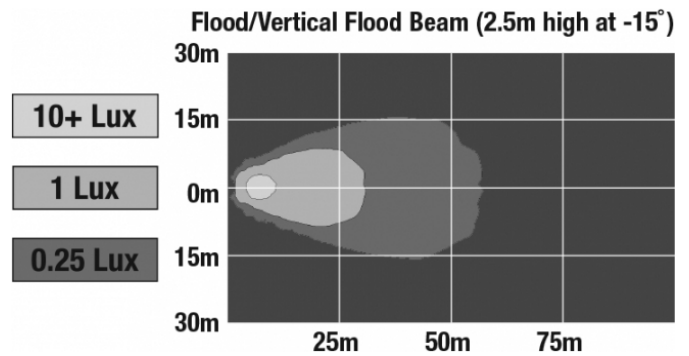

J.W. SPEAKER
Engineered. Lighting. Solutions.

LED Work Light - Model 783 XD

PHOTOMETRIC SPECIFICATIONS

Raw Lumen Output	675
Effective Lumen Output	485
Candela Output	1,409
Nominal LED Color Temperature	5000 K
Beam Pattern(s)	Forward Lighting - Flood (Vertical)