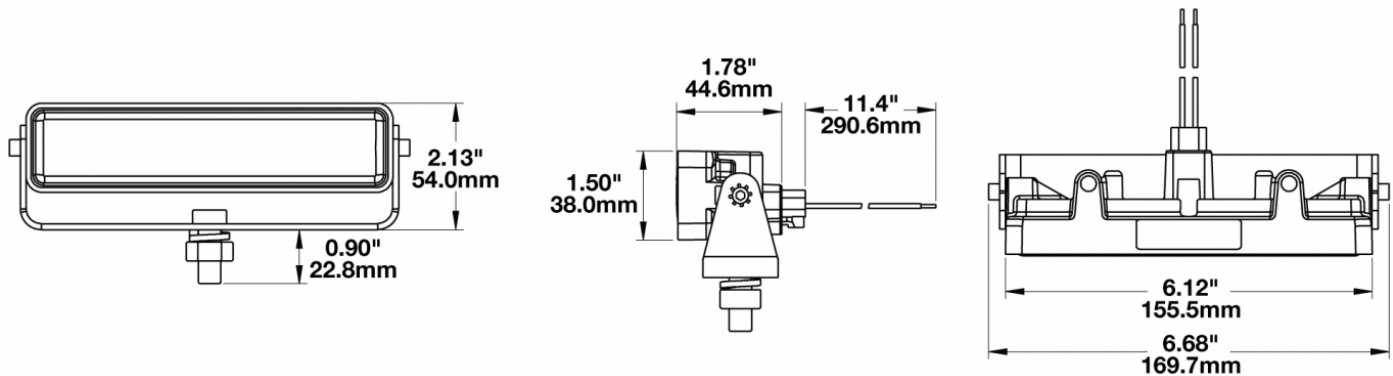

LED Work Light - Model 783 XD

PRODUCT INFORMATION

Description	12-48V LED Work Light with Flood Beam Pattern & Mounting Bracket - Bulk Qty (18 MIN)
Height	54.10 mm / 2.13 in
Width	169.67 mm / 6.68 in
Depth	45.21 mm / 1.78 in
Shape	Rectangle
Outer Lens Material	Polycarbonate
Outer Lens Color	Clear
Housing Material	Polycarbonate
Housing Color	Black
Mounting Hardware Description	(x1) 3/8"-16 x 1.5" Mounting Bolt
Mounting Type	Universal Mount
Minimum Operating Temperature	-40 °C / -40 °F
Maximum Operating Temperature	65 °C / 149 °F
Connector or Wiring	Integral DT04-2P
Mating Connector	Deutsch DT06-2S
Product Weight	1.00 lbs / 0.45 kgs

PRODUCT DIMENSIONS

ELECTRICAL SPECIFICATIONS

Input Voltage	12-48V DC
Operating Voltage	9-60V DC
Transient Spike Protection	330V Peak @ 1 HZ-100 Pulses
Red Wire	Positive
Black Wire	Negative
Current Draw	1.00A @ 12V DC (Flood) 0.50A @ 24V DC (Flood) 0.30A @ 36V DC (Flood) 0.25A @ 48V DC (Flood)

J.W. SPEAKER
Engineered. Lighting. Solutions.

LED Work Light - Model 783 XD

PHOTOMETRIC SPECIFICATIONS

Raw Lumen Output	675
Effective Lumen Output	485
Candela Output	1,409
Nominal LED Color Temperature	5000 K
Beam Pattern(s)	Forward Lighting - Flood (Medium)