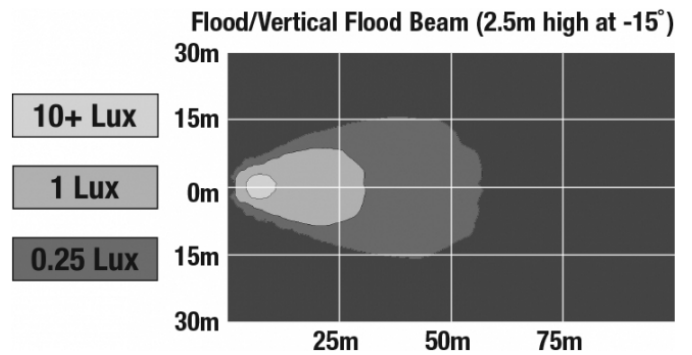

J.W. SPEAKER
Engineered. Lighting. Solutions.

LED Work Light - Model 783 XD

PHOTOMETRIC SPECIFICATIONS

Raw Lumen Output	675
Effective Lumen Output	485
Candela Output	1,409
Nominal LED Color Temperature	5000 K
Beam Pattern(s)	Forward Lighting - Flood (Medium)