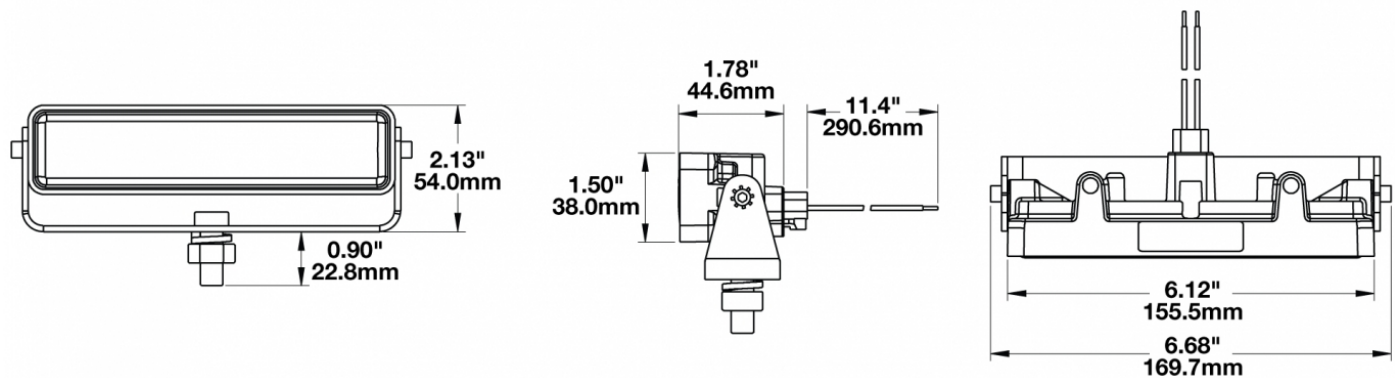

## PRODUCT INFORMATION

<b>Description</b>	12-48V LED Work Light with Flood Beam Pattern & Mounting Bracket - Bulk Qty (18 MIN)
<b>Height</b>	54.10 mm / 2.13 in
<b>Width</b>	169.67 mm / 6.68 in
<b>Depth</b>	45.21 mm / 1.78 in
<b>Shape</b>	Rectangle
<b>Outer Lens Material</b>	Polycarbonate
<b>Outer Lens Color</b>	Clear
<b>Housing Material</b>	Polycarbonate
<b>Housing Color</b>	Black
<b>Mounting Hardware Description</b>	(x1) 3/8"-16 x 1.5" Mounting Bolt
<b>Mounting Type</b>	Universal Mount
<b>Minimum Operating Temperature</b>	-40 °C / -40 °F
<b>Maximum Operating Temperature</b>	65 °C / 149 °F
<b>Connector or Wiring</b>	Integral DT04-2P
<b>Mating Connector</b>	Deutsch DT06-2S
<b>Product Weight</b>	1.00 lbs / 0.45 kgs

## PRODUCT DIMENSIONS