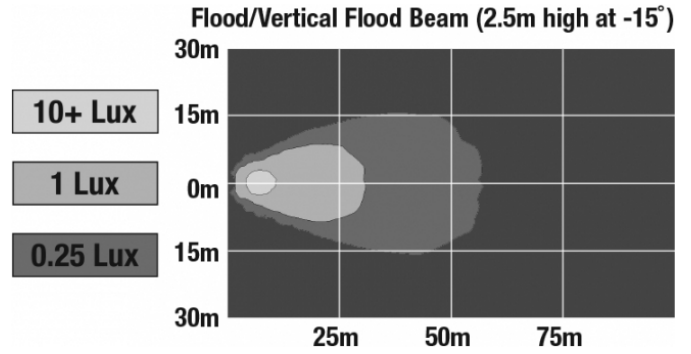

J.W. SPEAKER
Engineered. Lighting. Solutions.

LED Work Light - Model 783 XD

PHOTOMETRIC SPECIFICATIONS

Raw Lumen Output	675
Effective Lumen Output	485
Candela Output	1,409
Nominal LED Color Temperature	5000 K
Beam Pattern(s)	Forward Lighting - Flood (Medium)