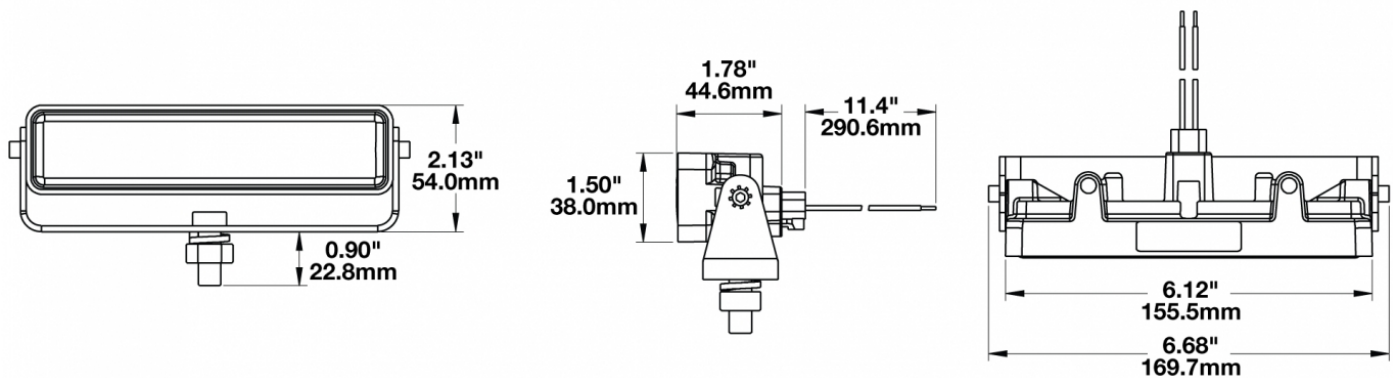

## PRODUCT INFORMATION

<b>Description</b>	12-48V LED Work Light with Flood Beam Pattern & Mounting Bracket - Bulk Qty (18 MIN)
<b>Height</b>	54.10 mm / 2.13 in
<b>Width</b>	169.67 mm / 6.68 in
<b>Depth</b>	45.21 mm / 1.78 in
<b>Shape</b>	Rectangle
<b>Outer Lens Material</b>	Polycarbonate
<b>Outer Lens Color</b>	Clear
<b>Housing Material</b>	Polycarbonate
<b>Housing Color</b>	Black
<b>Mounting Hardware Description</b>	(x1) 3/8"-16 x 1.5" Mounting Bolt
<b>Mounting Type</b>	Universal Mount
<b>Minimum Operating Temperature</b>	-40 °C / -40 °F
<b>Maximum Operating Temperature</b>	65 °C / 149 °F
<b>Connector or Wiring</b>	Integral DT04-2P
<b>Mating Connector</b>	Deutsch DT06-2S
<b>Product Weight</b>	0.71 lbs / 0.32 kgs

## PRODUCT DIMENSIONS