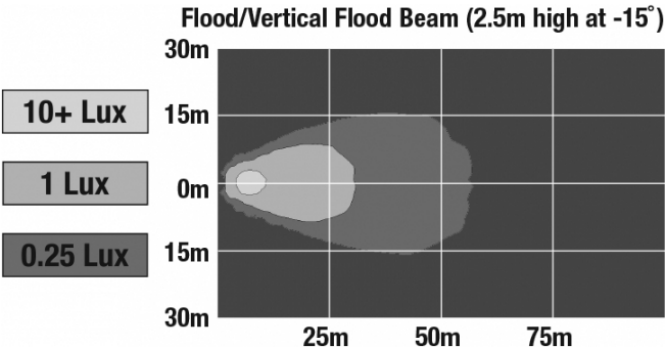

J.W. SPEAKER
Engineered. Lighting. Solutions.

LED Work Light - Model 783 XD

PHOTOMETRIC SPECIFICATIONS

Raw Lumen Output	675
Effective Lumen Output	485
Candela Output	1,409
Nominal LED Color Temperature	5000 K
Beam Pattern(s)	Forward Lighting - Flood (Medium)