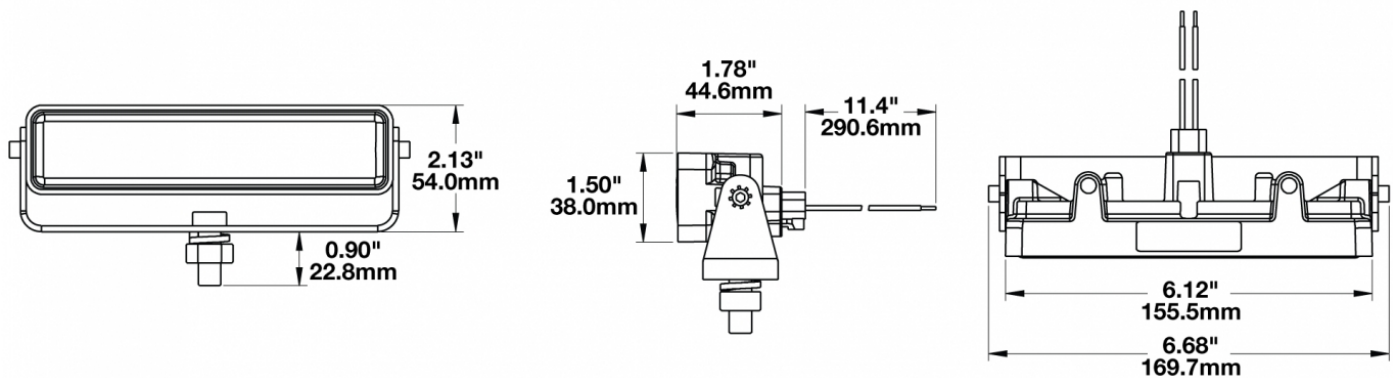

## PRODUCT INFORMATION

---

<b>Description</b>	12-48V LED Work Light with Flood Beam Pattern & Mounting Bracket - Bulk Qty (18 MIN)
<b>Height</b>	54.10 mm / 2.13 in
<b>Width</b>	169.67 mm / 6.68 in
<b>Depth</b>	45.21 mm / 1.78 in
<b>Shape</b>	Rectangle
<b>Outer Lens Material</b>	Polycarbonate
<b>Outer Lens Color</b>	Clear
<b>Housing Material</b>	Polycarbonate
<b>Housing Color</b>	Black
<b>Mounting Hardware Description</b>	(x1) 3/8"-16 x 1.5" Mounting Bolt
<b>Mounting Type</b>	Universal Mount
<b>Minimum Operating Temperature</b>	-40 °C / -40 °F
<b>Maximum Operating Temperature</b>	65 °C / 149 °F
<b>Connector or Wiring</b>	Integral DT04-2P
<b>Mating Connector</b>	Deutsch DT06-2S
<b>Product Weight</b>	1.00 lbs / 0.45 kgs

## PRODUCT DIMENSIONS