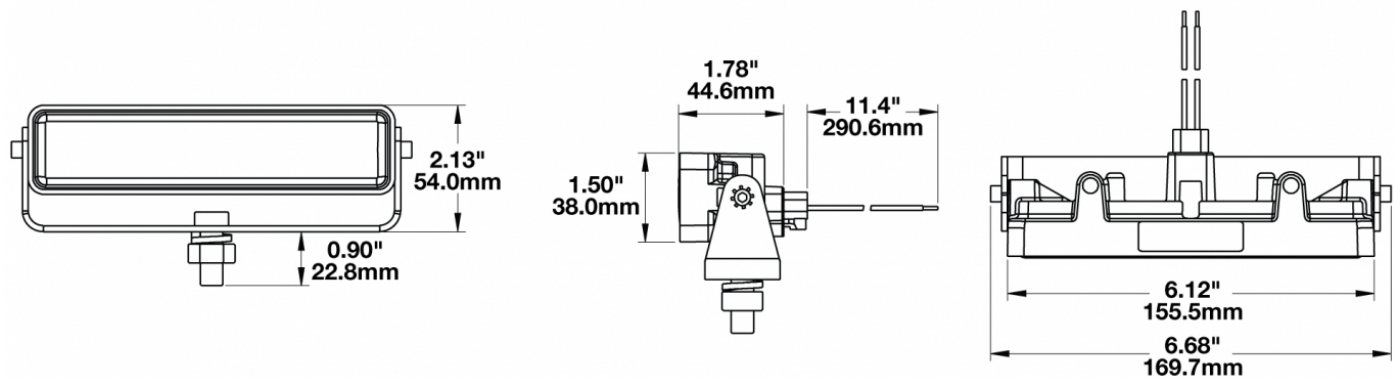

LED Work Light - Model 783 XD

PRODUCT INFORMATION

Description	12-48V LED Work Light with Flood Beam Pattern & Mounting Bracket - Bulk Qty (18 MIN)
Height	54.10 mm / 2.13 in
Width	169.67 mm / 6.68 in
Depth	45.21 mm / 1.78 in
Shape	Rectangle
Outer Lens Material	Polycarbonate
Outer Lens Color	Clear
Housing Material	Polycarbonate
Housing Color	Black
Mounting Hardware Description	(x1) 3/8"-16 x 1.5" Mounting Bolt
Mounting Type	Universal Mount
Minimum Operating Temperature	-40 °C / -40 °F
Maximum Operating Temperature	65 °C / 149 °F
Connector or Wiring	Integral DT04-2P
Mating Connector	Deutsch DT06-2S
Product Weight	1.00 lbs / 0.45 kgs

PRODUCT DIMENSIONS

ELECTRICAL SPECIFICATIONS

Input Voltage	12-48V DC
Operating Voltage	9-60V DC
Transient Spike Protection	330V Peak @ 1 HZ-100 Pulses
Red Wire	Positive
Black Wire	Negative
Current Draw	1.00A @ 12V DC (Flood) 0.50A @ 24V DC (Flood) 0.30A @ 36V DC (Flood) 0.25A @ 48V DC (Flood)

J.W. SPEAKER
Engineered. Lighting. Solutions.

LED Work Light - Model 783 XD

PHOTOMETRIC SPECIFICATIONS

Raw Lumen Output	675
Effective Lumen Output	485
Candela Output	1,409
Nominal LED Color Temperature	5000 K
Beam Pattern(s)	Forward Lighting - Flood (Medium)