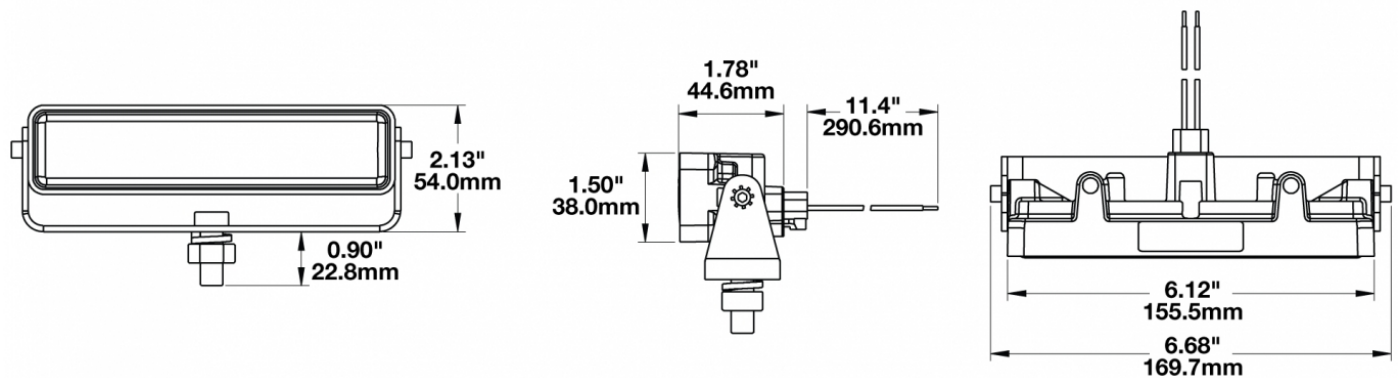

LED Work Light - Model 783 XD

PRODUCT INFORMATION

Description	12-48V LED Work Light with Flood Beam Pattern & Mounting Bracket
Height	54.10 mm / 2.13 in
Width	169.67 mm / 6.68 in
Depth	45.21 mm / 1.78 in
Shape	Rectangle
Outer Lens Material	Polycarbonate
Outer Lens Color	Clear
Housing Material	Polycarbonate
Housing Color	Black
Mounting Hardware Description	(x1) 3/8"-16 x 1.5" Mounting Bolt
Mounting Type	Universal Mount
Minimum Operating Temperature	-40 °C / -40 °F
Maximum Operating Temperature	65 °C / 149 °F
Connector or Wiring	Integral DT04-2P
Mating Connector	Deutsch DT06-2S
Product Weight	1.00 lbs / 0.45 kgs
Shipping Weight	3.40 lbs / 1.54 kgs

PRODUCT DIMENSIONS

ELECTRICAL SPECIFICATIONS

Input Voltage	12-48V DC
Operating Voltage	9-60V DC
Transient Spike Protection	330V Peak @ 1 HZ-100 Pulses
Red Wire	Positive
Black Wire	Negative
Current Draw	1.00A @ 12V DC (Flood) 0.50A @ 24V DC (Flood) 0.30A @ 36V DC (Flood) 0.25A @ 48V DC (Flood)

REGULATORY STANDARDS COMPLIANCE

Buy America Standards	CISPR 12
Eco Friendly	IEC IP67
UL Recognized	

PHOTOMETRIC SPECIFICATIONS

Raw Lumen Output	675
Effective Lumen Output	485
Candela Output	1,409
Nominal LED Color Temperature	5000 K
Beam Pattern(s)	Forward Lighting - Flood (Medium)