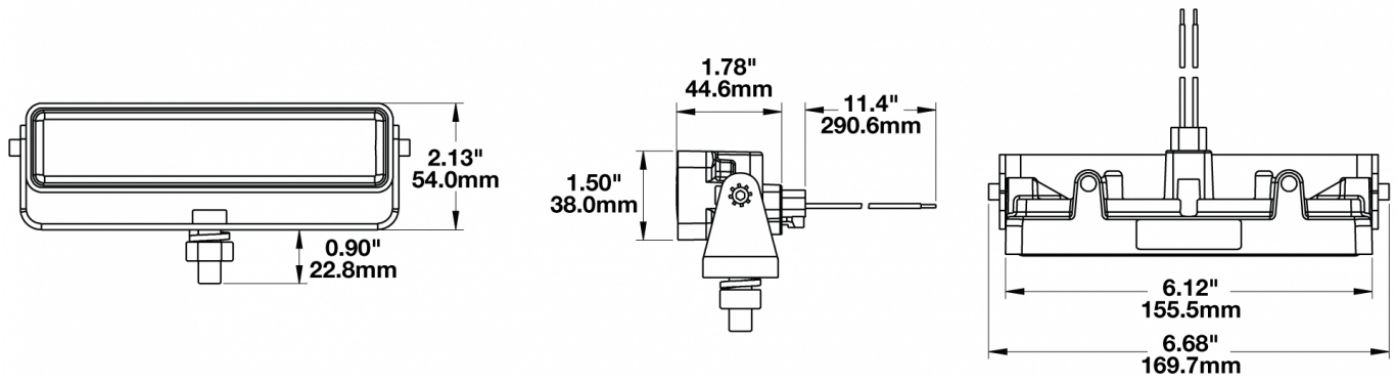

LED Work Light - Model 783 XD

PRODUCT INFORMATION

Description	12-48V LED Work Light with Flood Beam Pattern & Mounting Bracket
Height	54.10 mm / 2.13 in
Width	169.67 mm / 6.68 in
Depth	45.21 mm / 1.78 in
Shape	Rectangle
Outer Lens Material	Polycarbonate
Outer Lens Color	Clear
Housing Material	Polycarbonate
Housing Color	Black
Mounting Hardware Description	(x1) 3/8"-16 x 1.5" Mounting Bolt
Mounting Type	Universal Mount
Minimum Operating Temperature	-40 °C / -40 °F
Maximum Operating Temperature	65 °C / 149 °F
Connector or Wiring	Integral DT04-2P
Mating Connector	Deutsch DT06-2S
Product Weight	0.71 lbs / 0.32 kgs
Shipping Weight	3.40 lbs / 1.54 kgs

PRODUCT DIMENSIONS

ELECTRICAL SPECIFICATIONS

Input Voltage	12-48V DC
Operating Voltage	9-60V DC
Transient Spike Protection	330V Peak @ 1 HZ-100 Pulses
Red Wire	Positive
Black Wire	Negative
Current Draw	1.00A @ 12V DC (Flood) 0.50A @ 24V DC (Flood) 0.30A @ 36V DC (Flood) 0.25A @ 48V DC (Flood)

PHOTOMETRIC SPECIFICATIONS

Raw Lumen Output	675
Effective Lumen Output	485
Candela Output	1,409
Nominal LED Color Temperature	5000 K
Beam Pattern(s)	Forward Lighting - Flood (Medium)

APPLICATIONS

Print date: 2018-11-13