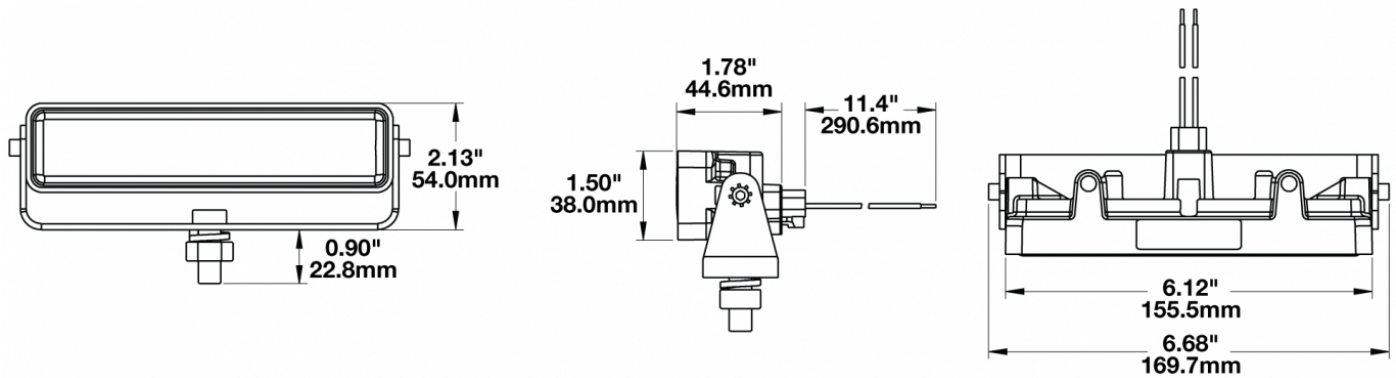

LED Work Light - Model 783 XD

PRODUCT INFORMATION

Description	12-48V LED Work Light with Flood Beam Pattern & Mounting Bracket
Height	54.10 mm / 2.13 in
Width	169.67 mm / 6.68 in
Depth	45.21 mm / 1.78 in
Shape	Rectangle
Outer Lens Material	Polycarbonate
Outer Lens Color	Clear
Housing Material	Polycarbonate
Housing Color	Black
Mounting Hardware Description	(x1) 3/8"-16 x 1.5" Mounting Bolt
Mounting Type	Universal Mount
Minimum Operating Temperature	-40 °C / -40 °F
Maximum Operating Temperature	65 °C / 149 °F
Connector or Wiring	Integral DT04-2P
Mating Connector	Deutsch DT06-2S
Product Weight	1.00 lbs / 0.45 kgs
Shipping Weight	3.40 lbs / 1.54 kgs

PRODUCT DIMENSIONS

ELECTRICAL SPECIFICATIONS

Input Voltage	12-48V DC
Operating Voltage	9-60V DC
Transient Spike Protection	330V Peak @ 1 HZ-100 Pulses
Red Wire	Positive
Black Wire	Negative
Current Draw	1.00A @ 12V DC (Flood) 0.50A @ 24V DC (Flood) 0.30A @ 36V DC (Flood) 0.25A @ 48V DC (Flood)

PHOTOMETRIC SPECIFICATIONS

Raw Lumen Output	675
Effective Lumen Output	485
Candela Output	1,409
Nominal LED Color Temperature	5000 K
Beam Pattern(s)	Forward Lighting - Flood (Medium)

APPLICATIONS

Print date: 2018-01-19