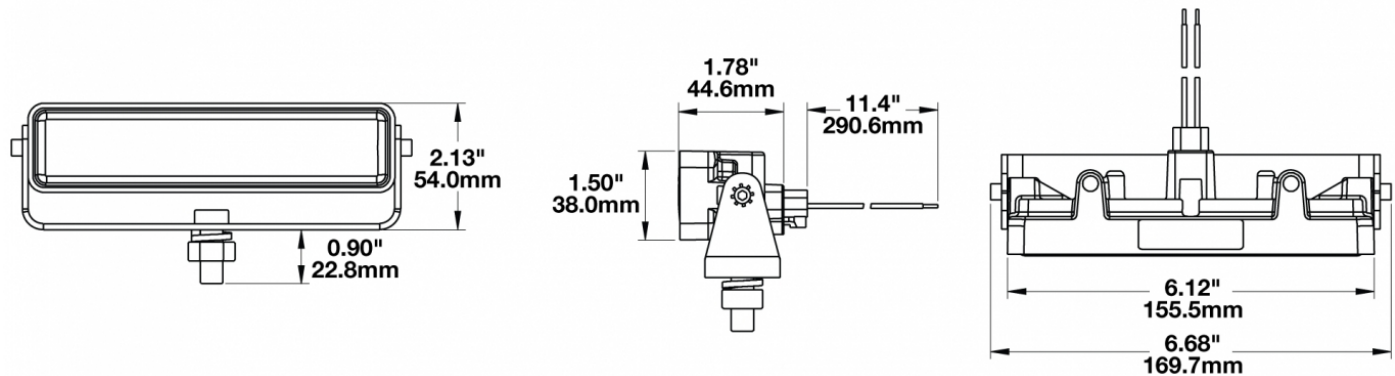

LED Work Light - Model 783 XD

PRODUCT INFORMATION

Description	12-48V LED Work Light with Flood Beam Pattern & Mounting Bracket
Height	54.10 mm / 2.13 in
Width	169.67 mm / 6.68 in
Depth	45.21 mm / 1.78 in
Shape	Rectangle
Outer Lens Material	Polycarbonate
Outer Lens Color	Clear
Housing Material	Polycarbonate
Housing Color	Black
Mounting Hardware Description	(x1) 3/8"-16 x 1.5" Mounting Bolt
Mounting Type	Universal Mount
Minimum Operating Temperature	-40 °C / -40 °F
Maximum Operating Temperature	65 °C / 149 °F
Connector or Wiring	Integral DT04-2P
Mating Connector	Deutsch DT06-2S
Product Weight	1.00 lbs / 0.45 kgs
Shipping Weight	3.40 lbs / 1.54 kgs

PRODUCT DIMENSIONS

ELECTRICAL SPECIFICATIONS

Input Voltage	12-48V DC
Operating Voltage	9-60V DC
Transient Spike Protection	330V Peak @ 1 HZ-100 Pulses
Red Wire	Positive
Black Wire	Negative
Current Draw	1.00A @ 12V DC (Flood) 0.50A @ 24V DC (Flood) 0.30A @ 36V DC (Flood) 0.25A @ 48V DC (Flood)

PHOTOMETRIC SPECIFICATIONS

Raw Lumen Output	675
Effective Lumen Output	485
Candela Output	1,409
Nominal LED Color Temperature	5000 K
Beam Pattern(s)	Forward Lighting - Flood (Medium)

APPLICATIONS

Print date: 2018-08-18