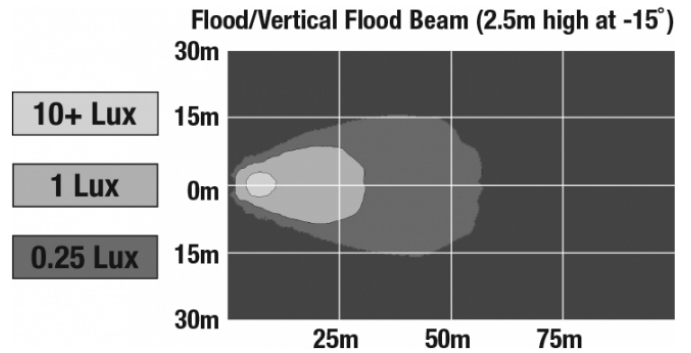

PHOTOMETRIC SPECIFICATIONS

Raw Lumen Output	675
Effective Lumen Output	485
Candela Output	1,409
Nominal LED Color Temperature	5000 K
Beam Pattern(s)	Forward Lighting - Flood (Medium)

APPLICATIONS

Print date: 2018-08-18