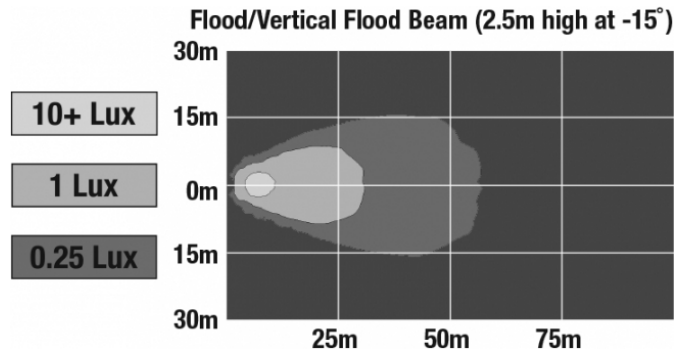

PHOTOMETRIC SPECIFICATIONS

Raw Lumen Output	675
Effective Lumen Output	485
Candela Output	1,409
Nominal LED Color Temperature	5000 K
Beam Pattern(s)	Forward Lighting - Flood (Medium)

APPLICATIONS

Print date: 2018-01-19