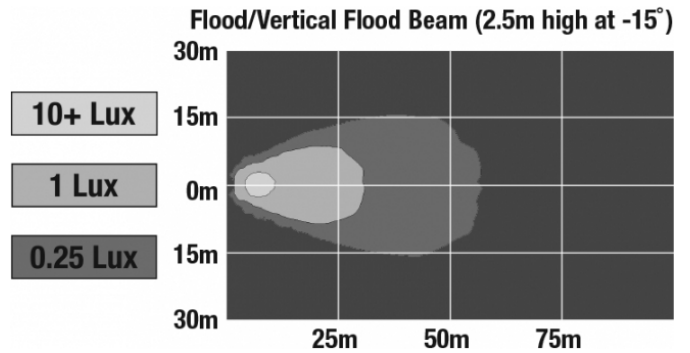

PHOTOMETRIC SPECIFICATIONS

Raw Lumen Output	675
Effective Lumen Output	485
Candela Output	1,409
Nominal LED Color Temperature	5000 K
Beam Pattern(s)	Forward Lighting - Flood (Medium)

APPLICATIONS

Print date: 2018-11-13