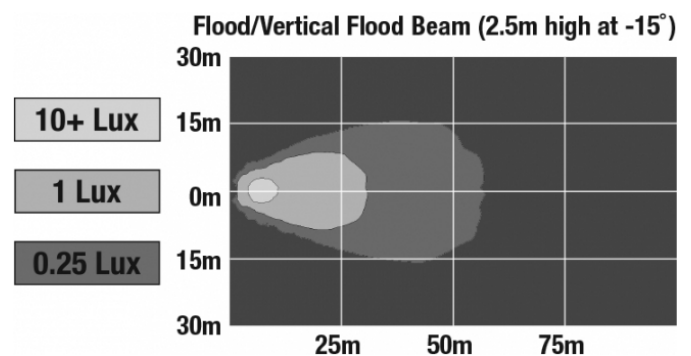

## PHOTOMETRIC SPECIFICATIONS

<b>Raw Lumen Output</b>	675
<b>Effective Lumen Output</b>	485
<b>Candela Output</b>	1,409
<b>Nominal LED Color Temperature</b>	5000 K
<b>Beam Pattern(s)</b>	Forward Lighting - Flood (Medium)