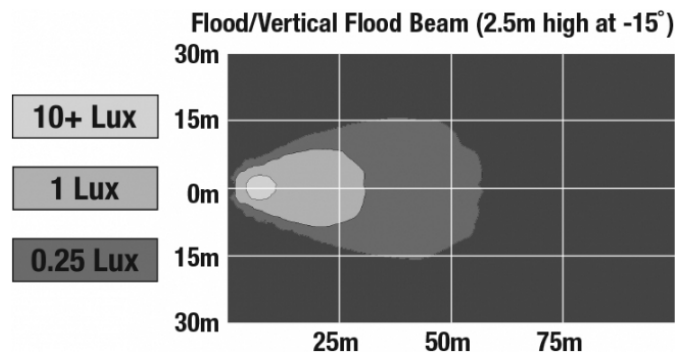

PHOTOMETRIC SPECIFICATIONS

Raw Lumen Output	675
Effective Lumen Output	485
Candela Output	1,409
Nominal LED Color Temperature	5000 K
Beam Pattern(s)	Forward Lighting - Flood (Medium)

APPLICATIONS

Print date: 2017-10-23