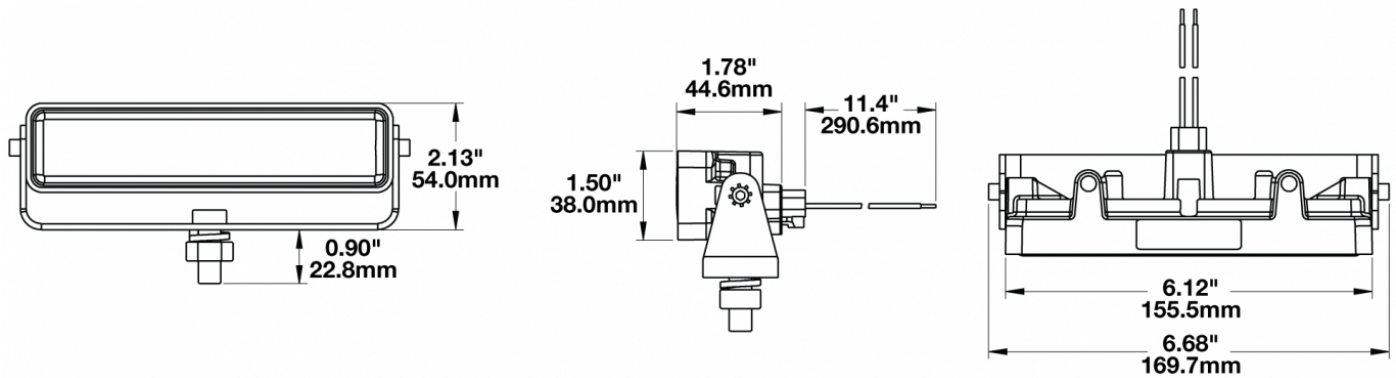

LED Work Light - Model 783 XD

PRODUCT INFORMATION

Description	12-48V LED Work Light with Flood Beam Pattern & Mounting Bracket
Height	54.10 mm / 2.13 in
Width	169.67 mm / 6.68 in
Depth	45.21 mm / 1.78 in
Shape	Rectangle
Outer Lens Material	Polycarbonate
Outer Lens Color	Clear
Housing Material	Polycarbonate
Housing Color	Black
Mounting Hardware Description	(x1) 3/8"-16 x 1.5" Mounting Bolt
Mounting Type	Universal Mount
Minimum Operating Temperature	-40 °C / -40 °F
Maximum Operating Temperature	65 °C / 149 °F
Connector or Wiring	Integral DT04-2P
Mating Connector	Deutsch DT06-2S
Product Weight	1.00 lbs / 0.45 kgs
Shipping Weight	3.40 lbs / 1.54 kgs

PRODUCT DIMENSIONS

ELECTRICAL SPECIFICATIONS

Input Voltage	12-48V DC
Operating Voltage	9-60V DC
Transient Spike Protection	330V Peak @ 1 HZ-100 Pulses
Red Wire	Positive
Black Wire	Negative
Current Draw	1.00A @ 12V DC (Flood) 0.50A @ 24V DC (Flood) 0.30A @ 36V DC (Flood) 0.25A @ 48V DC (Flood)

CISPR 12
IEC IP67

PHOTOMETRIC SPECIFICATIONS

Raw Lumen Output	675
Effective Lumen Output	485
Candela Output	1,409
Nominal LED Color Temperature	5000 K
Beam Pattern(s)	Forward Lighting - Flood (Medium)

APPLICATIONS