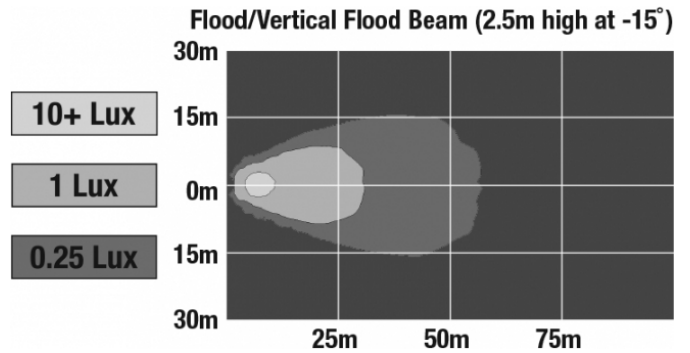

REGULATORY STANDARDS COMPLIANCE

Buy America Standards	CISPR 12
Eco Friendly	IEC IP67
UL Recognized	

PHOTOMETRIC SPECIFICATIONS

Raw Lumen Output	675
Effective Lumen Output	485
Candela Output	1,409
Nominal LED Color Temperature	5000 K
Beam Pattern(s)	Forward Lighting - Flood (Medium)