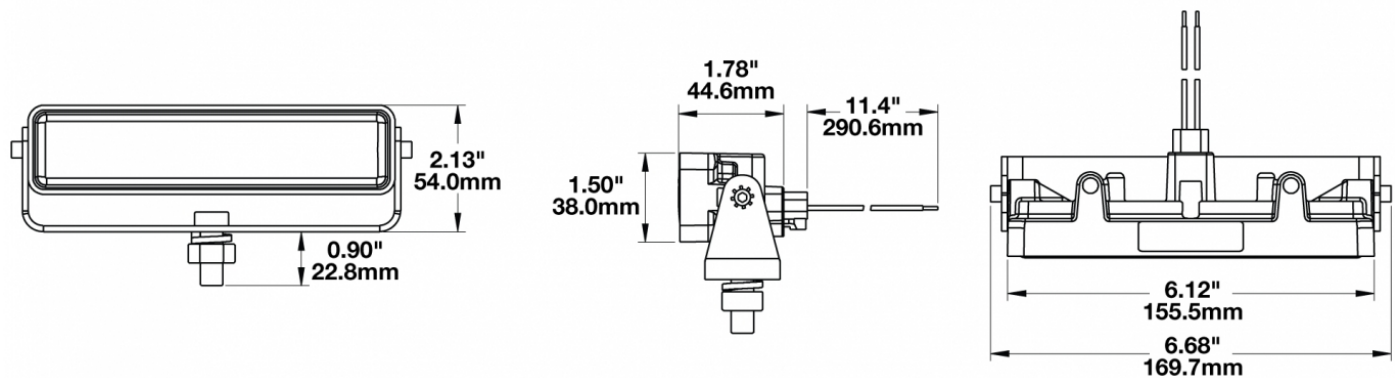

LED Work Light - Model 783 XD

PRODUCT INFORMATION

Description	12-48V LED Work Light with Flood Beam Pattern & Mounting Bracket
Height	54.10 mm / 2.13 in
Width	169.67 mm / 6.68 in
Depth	45.21 mm / 1.78 in
Shape	Rectangle
Outer Lens Material	Polycarbonate
Outer Lens Color	Clear
Housing Material	Polycarbonate
Housing Color	Black
Mounting Hardware Description	(x1) 3/8"-16 x 1.5" Mounting Bolt
Mounting Type	Universal Mount
Minimum Operating Temperature	-40 °C / -40 °F
Maximum Operating Temperature	65 °C / 149 °F
Connector or Wiring	Integral DT04-2P
Mating Connector	Deutsch DT06-2S
Product Weight	1.00 lbs / 0.45 kgs
Shipping Weight	3.40 lbs / 1.54 kgs

PRODUCT DIMENSIONS

ELECTRICAL SPECIFICATIONS

Input Voltage	12-48V DC
Operating Voltage	9-60V DC
Transient Spike Protection	330V Peak @ 1 HZ-100 Pulses
Red Wire	Positive
Black Wire	Negative
Current Draw	1.00A @ 12V DC (Flood) 0.50A @ 24V DC (Flood) 0.30A @ 36V DC (Flood) 0.25A @ 48V DC (Flood)

PHOTOMETRIC SPECIFICATIONS

Raw Lumen Output	675
Effective Lumen Output	485
Candela Output	1,409
Nominal LED Color Temperature	5000 K
Beam Pattern(s)	Forward Lighting - Flood (Medium)

APPLICATIONS

Print date: 2017-10-23