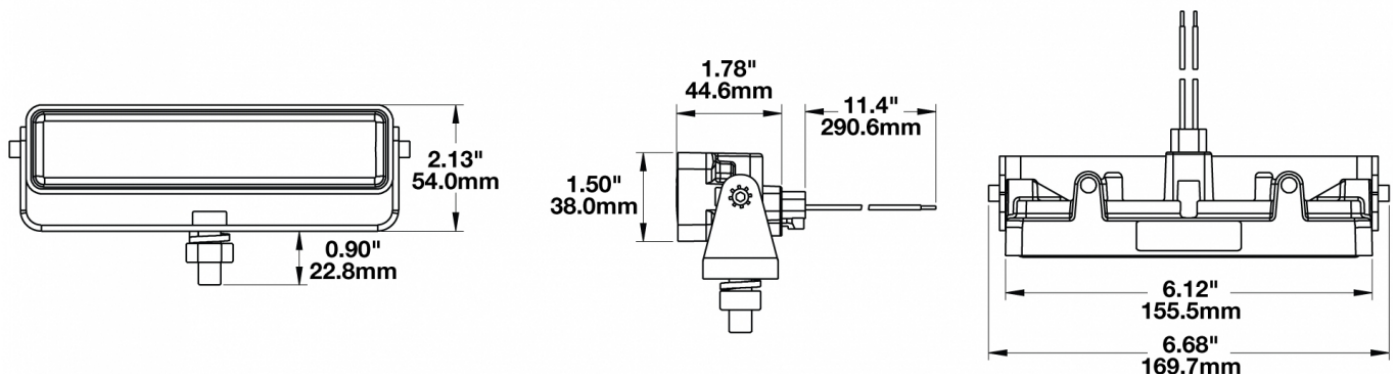

PRODUCT DIMENSIONS

Print date: 2017-06-27

© 2017 J.W. Speaker Corporation • Germantown, WI U.S.A.
www.jwspeaker.com • speaker@jwspeaker.com • 262.251.6660

J.W. SPEAKER
Engineered. Lighting. Solutions.