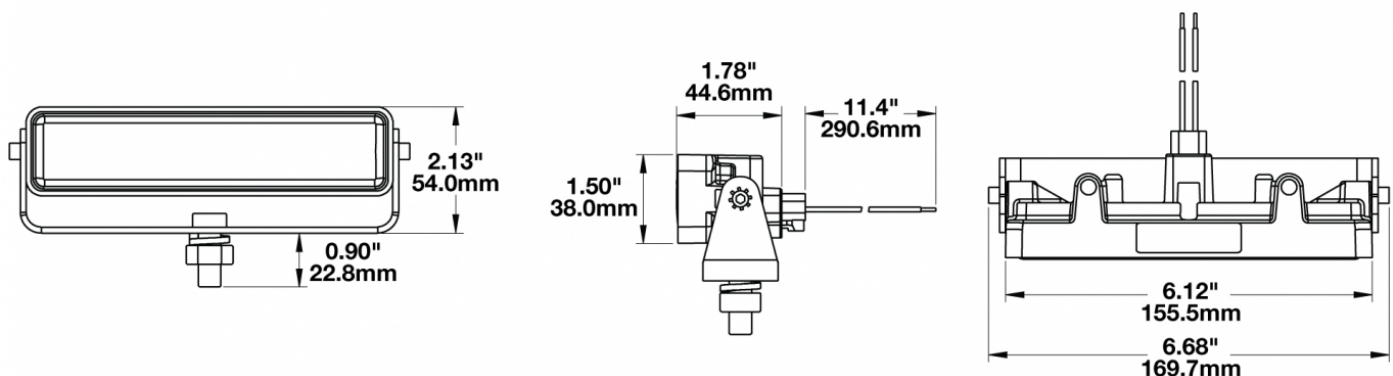

PRODUCT DIMENSIONS

Print date: 2017-08-20

© 2017 J.W. Speaker Corporation • Germantown, WI U.S.A.
www.jwspeaker.com • speaker@jwspeaker.com • 262.251.6660

J.W. SPEAKER
Engineered. Lighting. Solutions.