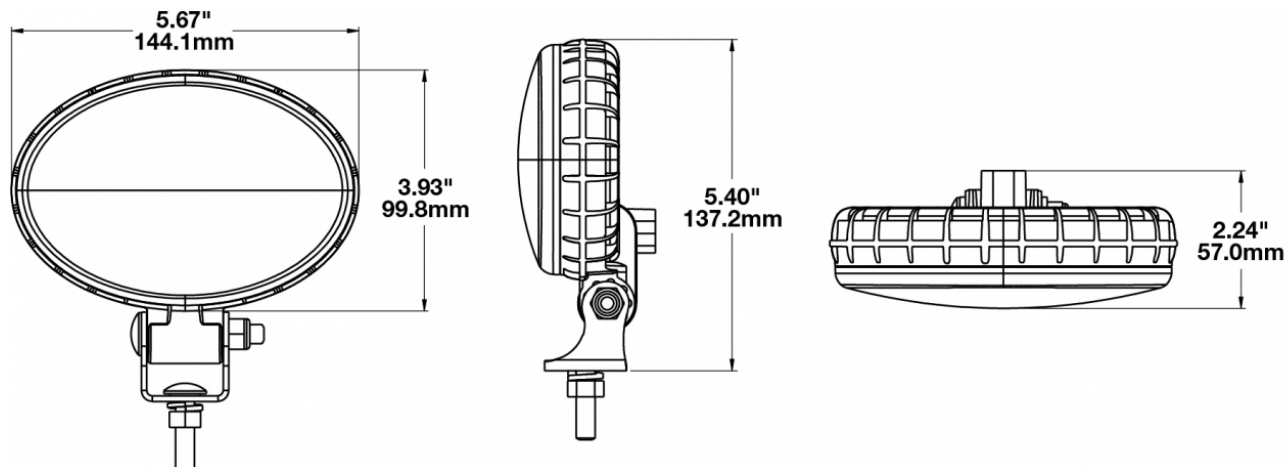

PRODUCT DIMENSIONS

Print date: 2018-08-17

© 2018 J.W. Speaker Corporation • Germantown, WI U.S.A.
www.jwspeaker.com • speaker@jwspeaker.com • 262.251.6660

J.W. SPEAKER
Engineered. Lighting. Solutions.