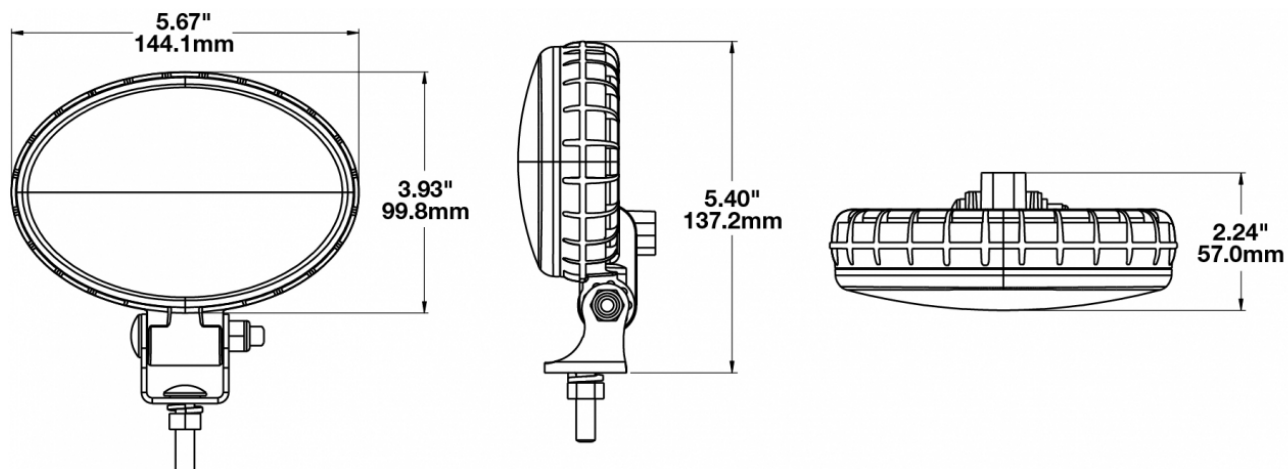

## PRODUCT INFORMATION

<b>Description</b>	12-48V LED LHT Work Light with Spot & Turn Pattern - Bulk Qty (24 MIN)
<b>Height</b>	99.82 mm / 3.93 in
<b>Width</b>	144.02 mm / 5.67 in
<b>Depth</b>	56.90 mm / 2.24 in
<b>Shape</b>	Oval
<b>Outer Lens Material</b>	Polycarbonate
<b>Outer Lens Color</b>	Clear
<b>Housing Material</b>	Polycarbonate
<b>Housing Color</b>	Black
<b>Mounting Hardware Description</b>	5/16"-18 x 1"
<b>Mounting Type</b>	Bottom Mount Bracket
<b>Minimum Operating Temperature</b>	-40 °C / -40 °F
<b>Maximum Operating Temperature</b>	65 °C / 149 °F