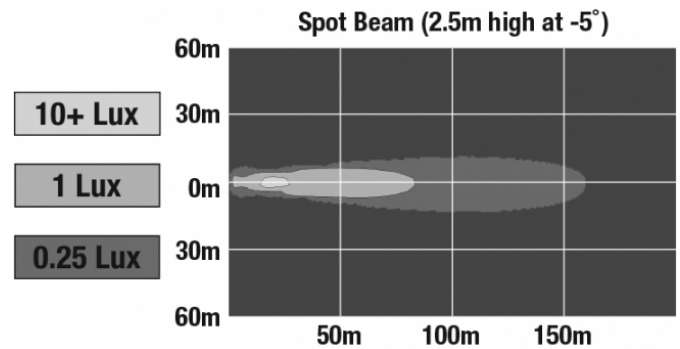

## PHOTOMETRIC SPECIFICATIONS

<b>Raw Lumen Output</b>	660
<b>Effective Lumen Output</b>	440
<b>Beam Pattern(s)</b>	Signalization - Turn (Front)