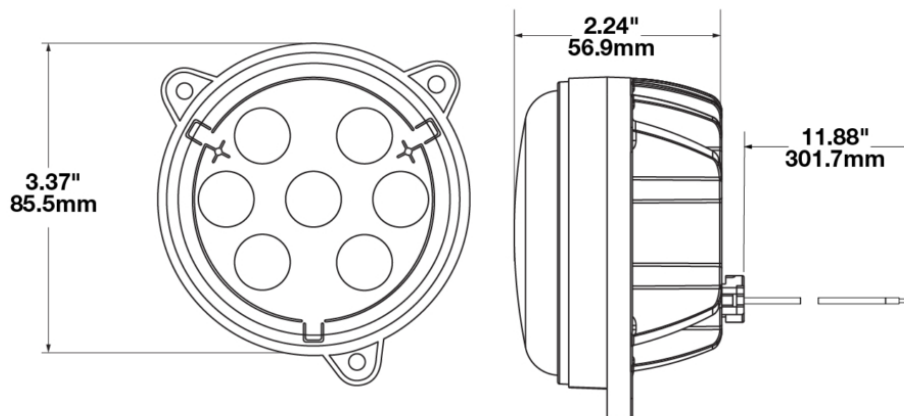

PRODUCT DIMENSIONS

Print date: 2018-05-20

© 2018 J.W. Speaker Corporation • Germantown, WI U.S.A.
www.jwspeaker.com • speaker@jwspeaker.com • 262.251.6660

J.W. SPEAKER
Engineered. Lighting. Solutions.