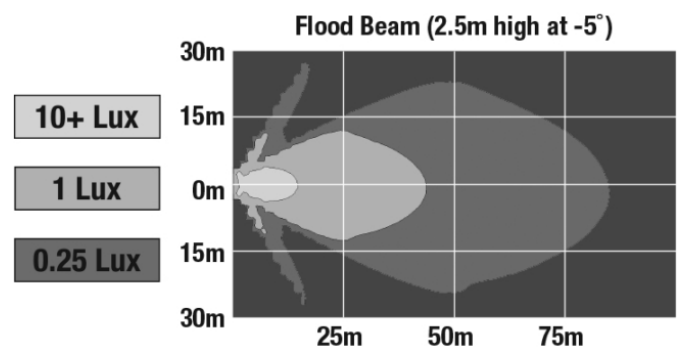

## PHOTOMETRIC SPECIFICATIONS

<b>Raw Lumen Output</b>	2,450
<b>Effective Lumen Output</b>	1,350
<b>Nominal LED Color Temperature</b>	5000 K
<b>Beam Pattern(s)</b>	Forward Lighting - Flood (Standard)

Print date: 2018-07-22