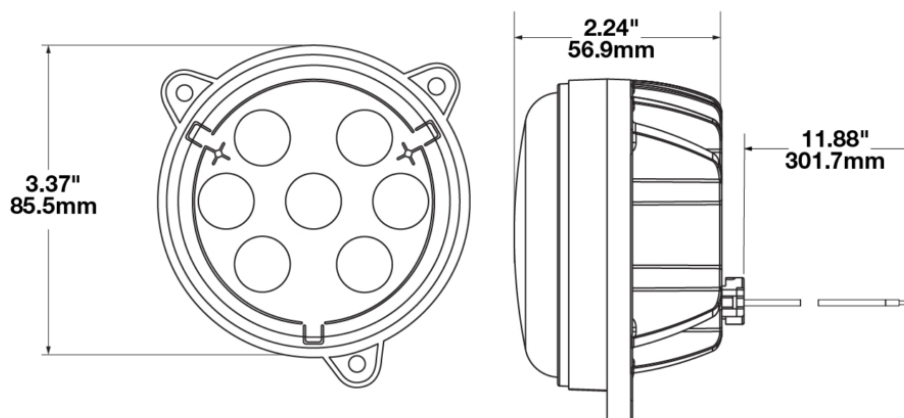

PRODUCT DIMENSIONS

Print date: 2018-03-18

© 2018 J.W. Speaker Corporation • Germantown, WI U.S.A.
www.jwspeaker.com • speaker@jwspeaker.com • 262.251.6660

J.W. SPEAKER
Engineered. Lighting. Solutions.