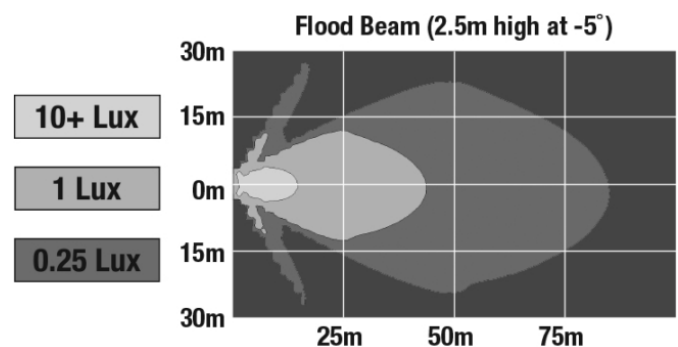

LED Work Light - Model 4415

PRODUCT INFORMATION

Description	12-24V LED Work Light with Flood Pattern & Panel Mount
Height	110.00 mm / 4.33 in
Width	85.20 mm / 3.35 in
Depth	21.10 mm / 0.83 in
Shape	Round
Outer Lens Material	Polycarbonate
Outer Lens Color	Clear
Housing Material	Die-Cast Aluminum
Housing Color	Black
Mounting Type	Panel
Minimum Operating Temperature	-40 °C / -40 °F
Maximum Operating Temperature	85 °C / 185 °F
Connector or Wiring	Packard# 12084167
Mating Connector	Packard# 12059183
Product Weight	0.00 lbs / 0 kgs
Shipping Weight	1.20 lbs / 0.54 kgs

Eco Friendly

PHOTOMETRIC SPECIFICATIONS

Raw Lumen Output	2,450
Effective Lumen Output	1,350
Nominal LED Color Temperature	5000 K
Beam Pattern(s)	Forward Lighting - Flood (Standard)

Print date: 2018-10-21