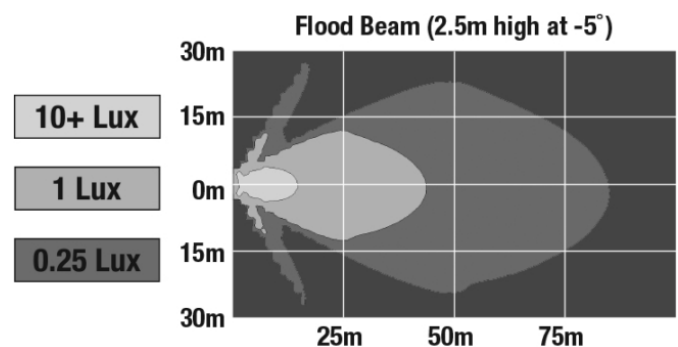

REGULATORY STANDARDS COMPLIANCE

Buy America Standards

Eco Friendly

PHOTOMETRIC SPECIFICATIONS

| | |
|--------------------------------------|-------------------------------------|
| Raw Lumen Output | 2,450 |
| Effective Lumen Output | 1,350 |
| Nominal LED Color Temperature | 5000 K |
| Beam Pattern(s) | Forward Lighting - Flood (Standard) |