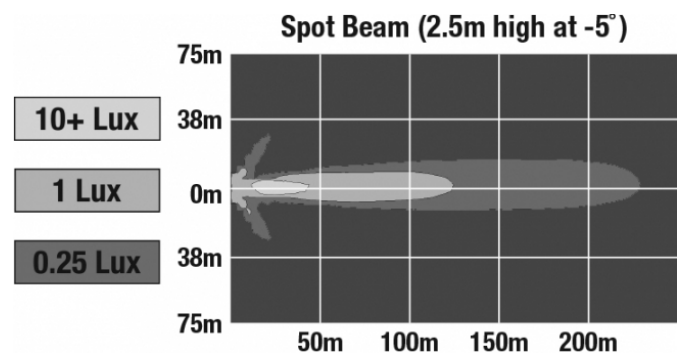

## PHOTOMETRIC SPECIFICATIONS

<b>Raw Lumen Output</b>	2,450
<b>Effective Lumen Output</b>	1,350
<b>Nominal LED Color Temperature</b>	5000 K
<b>Beam Pattern(s)</b>	Forward Lighting - Spot

Print date: 2018-10-21