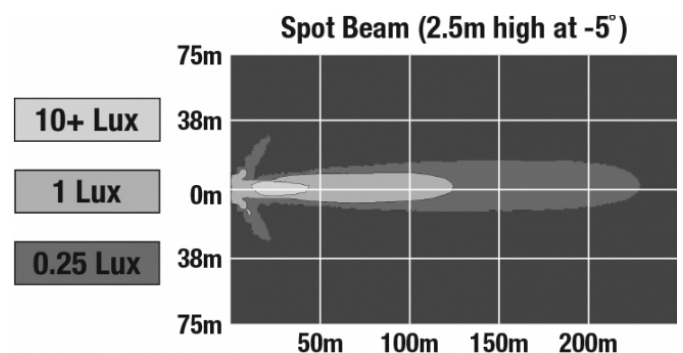

LED Work Light - Model 4415

PRODUCT INFORMATION

Description	12-24V LED Work Light with Spot Pattern
Height	110.00 mm / 4.33 in
Width	85.20 mm / 3.35 in
Depth	21.10 mm / 0.83 in
Shape	Round
Outer Lens Material	Polycarbonate
Outer Lens Color	Clear
Housing Material	Die-Cast Aluminum
Housing Color	Black
Mounting Hardware Description	(x1) Bracket and swivel
Mounting Type	Pedestal
Minimum Operating Temperature	-40 °C / -40 °F
Maximum Operating Temperature	85 °C / 185 °F
Connector or Wiring	Packard# 12084167
Mating Connector	Packard# 12059183
Product Weight	0.00 lbs / 0 kgs
Shipping Weight	1.20 lbs / 0.54 kgs

PHOTOMETRIC SPECIFICATIONS

Raw Lumen Output	2,450
Effective Lumen Output	1,350
Nominal LED Color Temperature	5000 K
Beam Pattern(s)	Forward Lighting - Spot

Print date: 2018-10-19

© 2018 J.W. Speaker Corporation • Germantown, WI U.S.A.
www.jwspeaker.com • speaker@jwspeaker.com • 262.251.6660