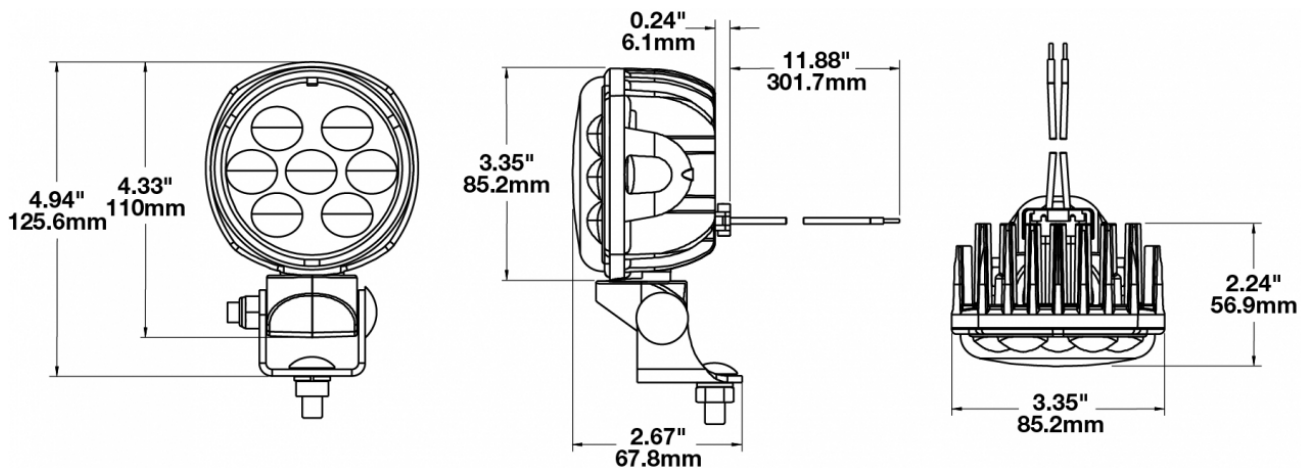

PRODUCT DIMENSIONS

Print date: 2018-10-19

© 2018 J.W. Speaker Corporation • Germantown, WI U.S.A.
www.jwspeaker.com • speaker@jwspeaker.com • 262.251.6660