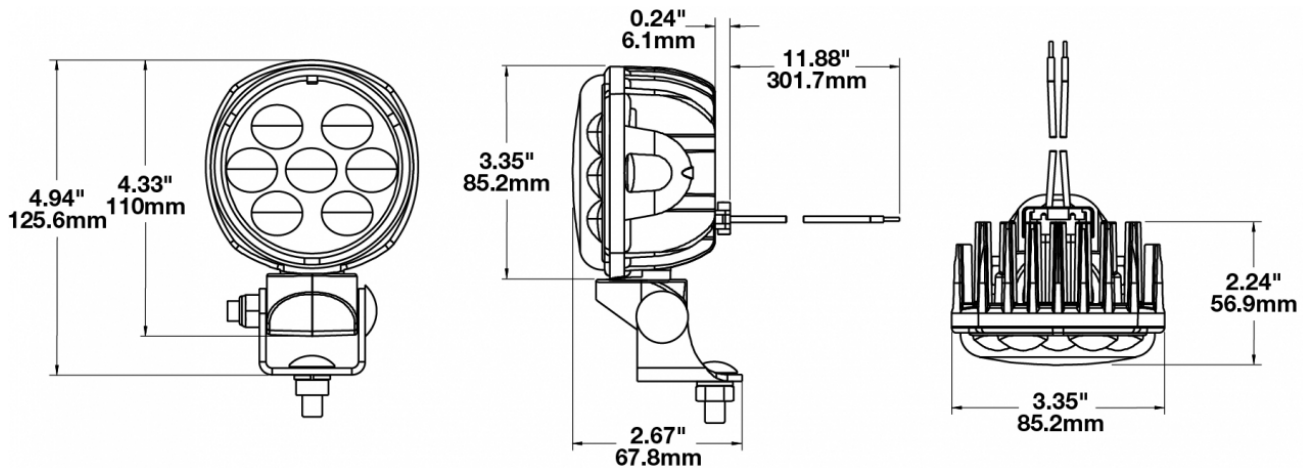

## PRODUCT INFORMATION

<b>Description</b>	12-24V LED Work Light with Trapezoid Pattern
<b>Height</b>	125.48 mm / 4.94 in
<b>Width</b>	85.09 mm / 3.35 in
<b>Depth</b>	56.90 mm / 2.24 in
<b>Shape</b>	Round
<b>Outer Lens Material</b>	Polycarbonate
<b>Outer Lens Color</b>	Clear
<b>Housing Material</b>	Die-Cast Aluminum
<b>Housing Color</b>	Black
<b>Bezel Color</b>	Clear
<b>Mounting Hardware Description</b>	(x1) Bracket and swivel
<b>Mounting Type</b>	Pedestal
<b>Minimum Operating Temperature</b>	-40 °C / -40 °F
<b>Maximum Operating Temperature</b>	85 °C / 185 °F
<b>Connector or Wiring</b>	Packard# 12084167
<b>Mating Connector</b>	Packard#12059183
<b>Product Weight</b>	0.90 lbs / 0.41 kgs
<b>Shipping Weight</b>	1.20 lbs / 0.54 kgs

## PRODUCT DIMENSIONS