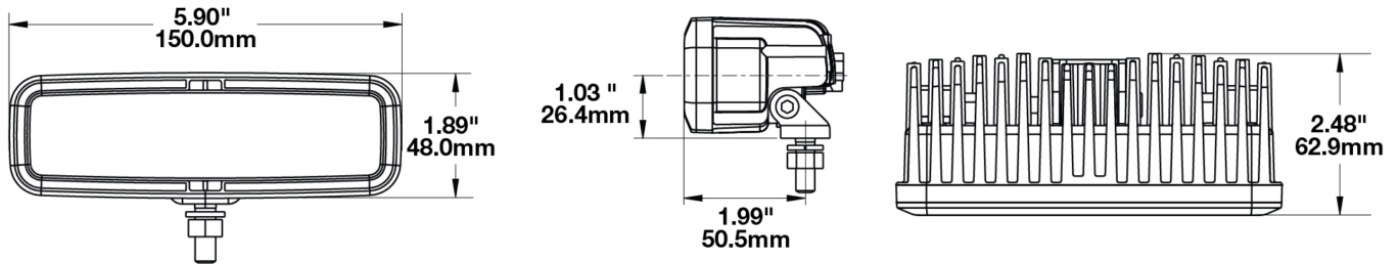

LED Work Light – Model 791

PRODUCT INFORMATION

Description	12V DOT/ECE LED Fog Light - 2 Light Kit
Height	49.40 mm / 1.94 in
Width	150.40 mm / 5.92 in
Depth	63.00 mm / 2.48 in
Shape	Rectangular
Outer Lens Material	Polycarbonate
Outer Lens Color	Clear
Housing Material	Die-Cast Aluminum
Housing Color	Black
Bezel Color	Black
Mounting Hardware Description	(x2) 1/4-20 x 1.50" Mounting Bolt
Mounting Type	Pedestal/Pendant
Minimum Operating Temperature	-45 °C / -49 °F
Maximum Operating Temperature	65 °C / 149 °F
Connector or Wiring	Integrated 2-Pin Deutsch Connector
Mating Connector	2-Pin Deutsch Weather-Proof Plug (DT06-2S)
Product Weight	1.00 lbs / 0.45 kgs
Shipping Weight	2.30 lbs / 1.04 kgs
Additional Information	Includes Universal Bracket Mounts for both lamps.

PRODUCT DIMENSIONS

ELECTRICAL SPECIFICATIONS

Input Voltage	12V DC
Operating Voltage	10-18V DC
Transient Spike Protection	150V Peak @ 1 HZ-100 Pulses
Red Wire	Power
Black Wire	Ground
Current Draw	0.55A @ 10V DC (Fog) 0.88A @ 12V DC (Fog) 1.10A @ 18V DC (Fog)

PHOTOMETRIC SPECIFICATIONS

Raw Lumen Output	800
Effective Lumen Output	250
Candela Output	6,700
Nominal LED Color Temperature	4750 K
Beam Pattern(s)	Forward Lighting - Fog

RELATED PRODUCTS

Part Number
1603511
12-24V LED Driving
Light