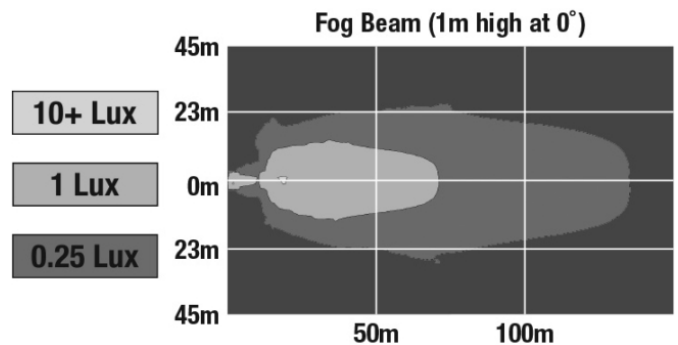

LED Work Light – Model 791

PRODUCT INFORMATION

Description	12V DOT/ECE LED Fog Light - 2 Light Kit
Height	49.40 mm / 1.94 in
Width	150.40 mm / 5.92 in
Depth	63.00 mm / 2.48 in
Shape	Rectangular
Outer Lens Material	Polycarbonate
Outer Lens Color	Clear
Housing Material	Die-Cast Aluminum
Housing Color	Black
Bezel Color	Black
Mounting Hardware Description	(x2) 1/4-20 x 1.50" Mounting Bolt
Mounting Type	Pedestal/Pendant
Minimum Operating Temperature	-45 °C / -49 °F
Maximum Operating Temperature	65 °C / 149 °F
Connector or Wiring	Integrated 2-Pin Deutsch Connector
Mating Connector	2-Pin Deutsch Weather-Proof Plug (DT06-2S)
Product Weight	1.00 lbs / 0.45 kgs
Shipping Weight	2.30 lbs / 1.04 kgs
Additional Information	Includes Universal Bracket Mounts for both lamps.

PHOTOMETRIC SPECIFICATIONS

Raw Lumen Output	800
Effective Lumen Output	250
Candela Output	6,700
Nominal LED Color Temperature	4750 K
Beam Pattern(s)	Forward Lighting - Fog

RELATED PRODUCTS

Part Number
1603511
12-24V LED Driving Light