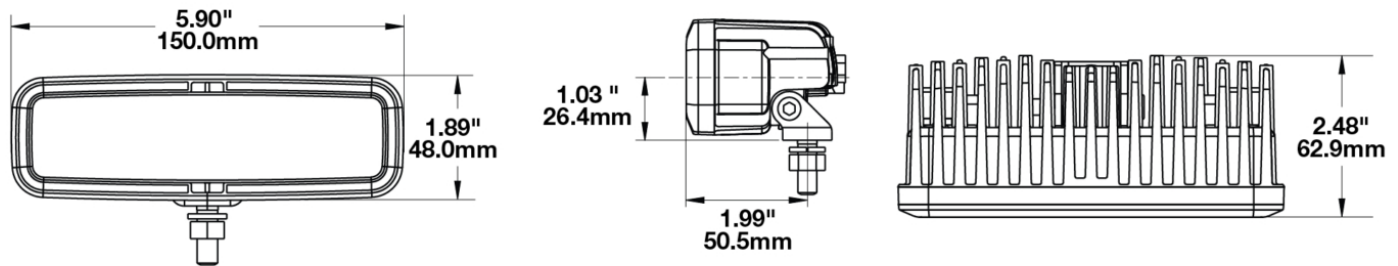

LED Work Light – Model 791

PRODUCT INFORMATION

Description	12V DOT/ECE LED Fog Light - 2 Light Kit
Height	49.40 mm / 1.94 in
Width	150.40 mm / 5.92 in
Depth	63.00 mm / 2.48 in
Shape	Rectangular
Outer Lens Material	Polycarbonate
Outer Lens Color	Clear
Housing Material	Die-Cast Aluminum
Housing Color	Black
Bezel Color	Black
Mounting Hardware Description	(x2) 1/4-20 x 1.50" Mounting Bolt
Mounting Type	Pedestal/Pendant
Minimum Operating Temperature	-45 °C / -49 °F
Maximum Operating Temperature	65 °C / 149 °F
Connector or Wiring	Integrated 2-Pin Deutsch Connector
Mating Connector	2-Pin Deutsch Weather-Proof Plug (DT06-2S)
Product Weight	1.00 lbs / 0.45 kgs
Shipping Weight	2.30 lbs / 1.04 kgs
Additional Information	Includes Universal Bracket Mounts for both lamps.

PRODUCT DIMENSIONS

ELECTRICAL SPECIFICATIONS

Input Voltage	12V DC
Operating Voltage	10-18V DC
Transient Spike Protection	150V Peak @ 1 HZ-100 Pulses
Red Wire	Power
Black Wire	Ground
Current Draw	0.55A @ 10V DC (Fog) 0.88A @ 12V DC (Fog) 1.10A @ 18V DC (Fog)

PHOTOMETRIC SPECIFICATIONS

Raw Lumen Output	800
Effective Lumen Output	250
Candela Output	6,700
Nominal LED Color Temperature	4750 K
Beam Pattern(s)	Forward Lighting - Fog

RELATED PRODUCTS

Part Number
1603511
12-24V LED Driving
Light