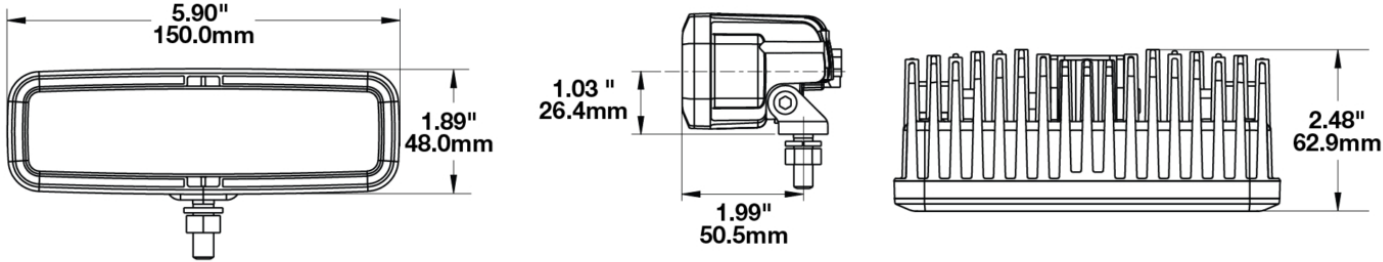

LED Work Light – Model 791

PRODUCT INFORMATION

Description	12V DOT/ECE LED Fog Light - 2 Light Kit
Height	49.40 mm / 1.94 in
Width	150.40 mm / 5.92 in
Depth	63.00 mm / 2.48 in
Shape	Rectangular
Outer Lens Material	Polycarbonate
Outer Lens Color	Clear
Housing Material	Die-Cast Aluminum
Housing Color	Black
Bezel Color	Black
Mounting Hardware Description	(x2) 1/4-20 x 1.50" Mounting Bolt
Mounting Type	Pedestal/Pendant
Minimum Operating Temperature	-45 °C / -49 °F
Maximum Operating Temperature	65 °C / 149 °F
Connector or Wiring	Integrated 2-Pin Deutsch Connector
Mating Connector	2-Pin Deutsch Weather-Proof Plug (DT06-2S)
Product Weight	1.00 lbs / 0.45 kgs
Shipping Weight	2.30 lbs / 1.04 kgs
Additional Information	Includes Universal Bracket Mounts for both lamps.

PRODUCT DIMENSIONS

ELECTRICAL SPECIFICATIONS

Input Voltage	12V DC
Operating Voltage	10-18V DC
Transient Spike Protection	150V Peak @ 1 HZ-100 Pulses
Red Wire	Power
Black Wire	Ground
Current Draw	0.55A @ 10V DC (Fog) 0.88A @ 12V DC (Fog) 1.10A @ 18V DC (Fog)

Eco Friendly

SAE J578

Tested to ECE Reg. 10
(Radiated Emissions only)

ECE Reg 19

IEC IP69K

SAE J583

PHOTOMETRIC SPECIFICATIONS

Raw Lumen Output	800
Effective Lumen Output	250
Candela Output	6,700
Nominal LED Color Temperature	4750 K
Beam Pattern(s)	Forward Lighting - Fog