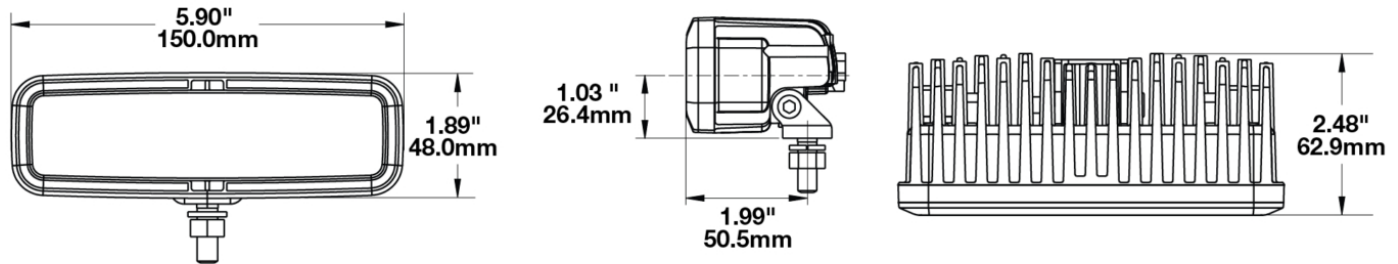

LED Work Light – Model 791

PRODUCT INFORMATION

Description	12V DOT/ECE LED Fog Light - 2 Light Kit
Height	49.40 mm / 1.94 in
Width	150.40 mm / 5.92 in
Depth	63.00 mm / 2.48 in
Shape	Rectangular
Outer Lens Material	Polycarbonate
Outer Lens Color	Clear
Housing Material	Die-Cast Aluminum
Housing Color	Black
Bezel Color	Black
Mounting Hardware Description	(x2) 1/4-20 x 1.50" Mounting Bolt
Mounting Type	Pedestal/Pendant
Minimum Operating Temperature	-45 °C / -49 °F
Maximum Operating Temperature	65 °C / 149 °F
Connector or Wiring	Integrated 2-Pin Deutsch Connector
Mating Connector	2-Pin Deutsch Weather-Proof Plug (DT06-2S)
Product Weight	1.00 lbs / 0.45 kgs
Shipping Weight	2.30 lbs / 1.04 kgs
Additional Information	Includes Universal Bracket Mounts for both lamps.

PRODUCT DIMENSIONS

ELECTRICAL SPECIFICATIONS

Input Voltage	12V DC
Operating Voltage	10-18V DC
Transient Spike Protection	150V Peak @ 1 HZ-100 Pulses
Red Wire	Power
Black Wire	Ground
Current Draw	0.55A @ 10V DC (Fog) 0.88A @ 12V DC (Fog) 1.10A @ 18V DC (Fog)

PHOTOMETRIC SPECIFICATIONS

Raw Lumen Output	800
Effective Lumen Output	250
Candela Output	6,700
Nominal LED Color Temperature	4750 K
Beam Pattern(s)	Forward Lighting - Fog

RELATED PRODUCTS

Part Number
1603511
12-24V LED Driving Light