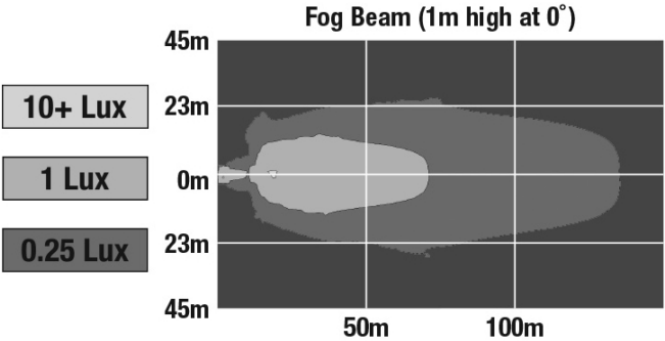

LED Work Light – Model 791

PRODUCT INFORMATION

Description	12V DOT/ECE LED Fog Light
Height	48.40 mm / 1.91 in
Width	150.40 mm / 5.92 in
Depth	63.00 mm / 2.48 in
Shape	Rectangular
Outer Lens Material	Polycarbonate
Outer Lens Color	Clear
Housing Material	Die-Cast Aluminum
Housing Color	Black
Bezel Color	Black
Mounting Hardware Description	(x2) 5/16-18 x 1.00" Mounting Bolt
Mounting Type	Pedestal/Pendant
Minimum Operating Temperature	-40 °C / -40 °F
Maximum Operating Temperature	65 °C / 149 °F
Connector or Wiring	Integrated 2-Pin Deutsch Connector
Mating Connector	2-Pin Deutsch Weather-Proof Plug (DT06-2S)
Product Weight	0.80 lbs / 0.36 kgs
Shipping Weight	1.20 lbs / 0.54 kgs

PHOTOMETRIC SPECIFICATIONS

Raw Lumen Output	800
Effective Lumen Output	250
Candela Output	6,700
Nominal LED Color Temperature	4750 K
Beam Pattern(s)	Forward Lighting - Fog

APPLICATIONS

Print date: 2018-11-17