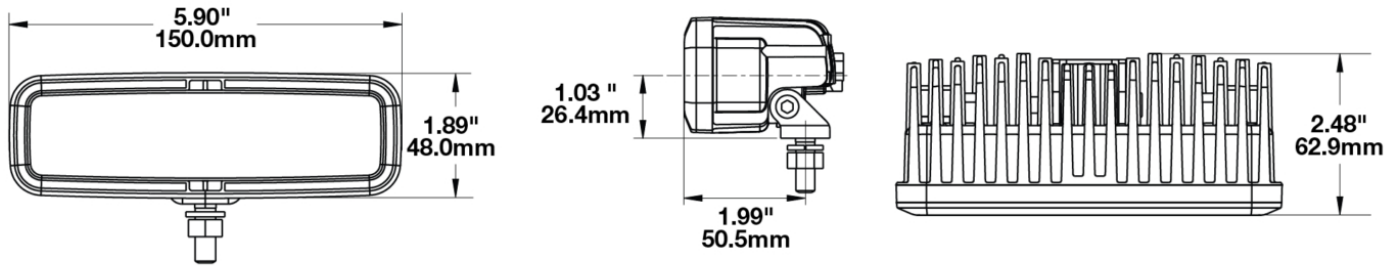

LED Work Light – Model 791

PRODUCT INFORMATION

Description	12V DOT/ECE LED Fog Light
Height	48.40 mm / 1.91 in
Width	150.40 mm / 5.92 in
Depth	63.00 mm / 2.48 in
Shape	Rectangular
Outer Lens Material	Polycarbonate
Outer Lens Color	Clear
Housing Material	Die-Cast Aluminum
Housing Color	Black
Bezel Color	Black
Mounting Hardware Description	(x2) 5/16-18 x 1.00" Mounting Bolt
Mounting Type	Pedestal/Pendant
Minimum Operating Temperature	-40 °C / -40 °F
Maximum Operating Temperature	65 °C / 149 °F
Connector or Wiring	Integrated 2-Pin Deutsch Connector
Mating Connector	2-Pin Deutsch Weather-Proof Plug (DT06-2S)
Product Weight	1.00 lbs / 0.45 kgs
Shipping Weight	1.20 lbs / 0.54 kgs

PRODUCT DIMENSIONS

ELECTRICAL SPECIFICATIONS

Input Voltage	12V DC
Operating Voltage	10-18V DC
Transient Spike Protection	150V Peak @ 1 HZ-100 Pulses
Red Wire	Power
Black Wire	Ground
Current Draw	0.55A @ 10V DC (Fog) 0.88A @ 12V DC (Fog) 1.10A @ 18V DC (Fog)

PHOTOMETRIC SPECIFICATIONS

Raw Lumen Output	800
Effective Lumen Output	250
Candela Output	6,700
Nominal LED Color Temperature	4750 K
Beam Pattern(s)	Forward Lighting - Fog

APPLICATIONS

Print date: 2018-04-19