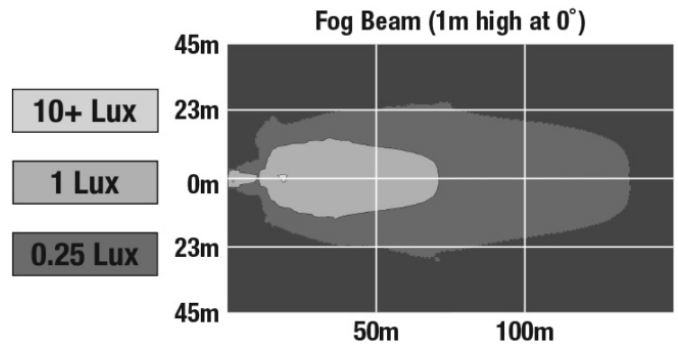

LED Work Light – Model 791

PRODUCT INFORMATION

Description	12V DOT/ECE LED Fog Light
Height	48.40 mm / 1.91 in
Width	150.40 mm / 5.92 in
Depth	63.00 mm / 2.48 in
Shape	Rectangular
Outer Lens Material	Polycarbonate
Outer Lens Color	Clear
Housing Material	Die-Cast Aluminum
Housing Color	Black
Bezel Color	Black
Mounting Hardware Description	(x2) 5/16-18 x 1.00" Mounting Bolt
Mounting Type	Pedestal/Pendant
Minimum Operating Temperature	-40 °C / -40 °F
Maximum Operating Temperature	65 °C / 149 °F
Connector or Wiring	Integrated 2-Pin Deutsch Connector
Mating Connector	2-Pin Deutsch Weather-Proof Plug (DT06-2S)
Product Weight	1.00 lbs / 0.45 kgs
Shipping Weight	1.20 lbs / 0.54 kgs

PHOTOMETRIC SPECIFICATIONS

Raw Lumen Output	800
Effective Lumen Output	250
Candela Output	6,700
Nominal LED Color Temperature	4750 K
Beam Pattern(s)	Forward Lighting - Fog

APPLICATIONS

Print date: 2018-04-19