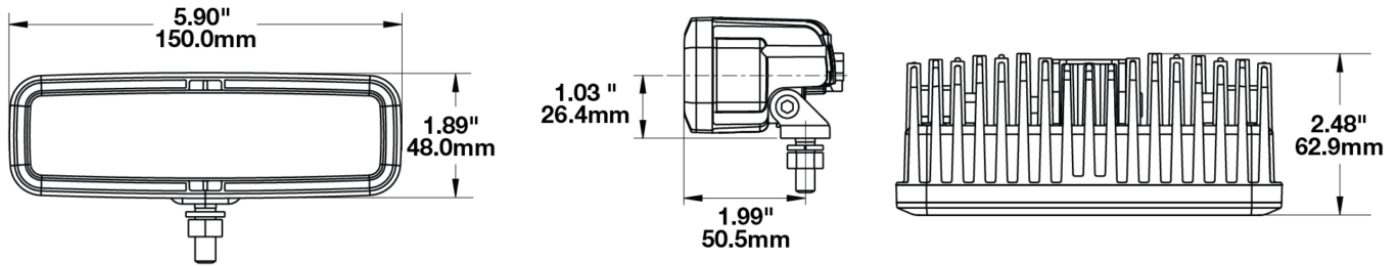

LED Work Light – Model 791

PRODUCT INFORMATION

Description	12V DOT/ECE LED Fog Light
Height	48.40 mm / 1.91 in
Width	150.40 mm / 5.92 in
Depth	63.00 mm / 2.48 in
Shape	Rectangular
Outer Lens Material	Polycarbonate
Outer Lens Color	Clear
Housing Material	Die-Cast Aluminum
Housing Color	Black
Bezel Color	Black
Mounting Hardware Description	(x2) 5/16-18 x 1.00" Mounting Bolt
Mounting Type	Pedestal/Pendant
Minimum Operating Temperature	-40 °C / -40 °F
Maximum Operating Temperature	65 °C / 149 °F
Connector or Wiring	Integrated 2-Pin Deutsch Connector
Mating Connector	2-Pin Deutsch Weather-Proof Plug (DT06-2S)
Product Weight	0.80 lbs / 0.36 kgs
Shipping Weight	1.20 lbs / 0.54 kgs

PRODUCT DIMENSIONS

ELECTRICAL SPECIFICATIONS

Input Voltage	12V DC
Operating Voltage	10-18V DC
Transient Spike Protection	150V Peak @ 1 HZ-100 Pulses
Red Wire	Power
Black Wire	Ground
Current Draw	0.55A @ 10V DC (Fog) 0.88A @ 12V DC (Fog) 1.10A @ 18V DC (Fog)

PHOTOMETRIC SPECIFICATIONS

Raw Lumen Output	800
Effective Lumen Output	250
Candela Output	6,700
Nominal LED Color Temperature	4750 K
Beam Pattern(s)	Forward Lighting - Fog

APPLICATIONS

Print date: 2018-11-17