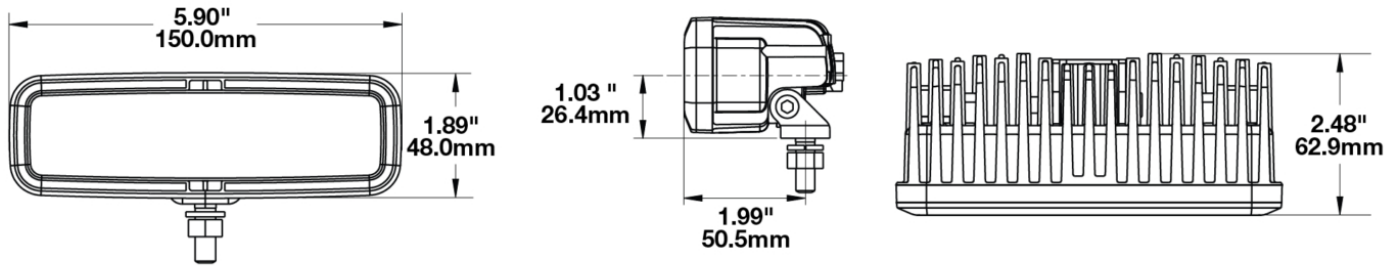

LED Work Light – Model 791

PRODUCT INFORMATION

Description	12V DOT/ECE LED Fog Light
Height	48.40 mm / 1.91 in
Width	150.40 mm / 5.92 in
Depth	63.00 mm / 2.48 in
Shape	Rectangular
Outer Lens Material	Polycarbonate
Outer Lens Color	Clear
Housing Material	Die-Cast Aluminum
Housing Color	Black
Bezel Color	Black
Mounting Hardware Description	(x2) 5/16-18 x 1.00" Mounting Bolt
Mounting Type	Pedestal/Pendant
Minimum Operating Temperature	-40 °C / -40 °F
Maximum Operating Temperature	65 °C / 149 °F
Connector or Wiring	Integrated 2-Pin Deutsch Connector
Mating Connector	2-Pin Deutsch Weather-Proof Plug (DT06-2S)
Product Weight	1.00 lbs / 0.45 kgs
Shipping Weight	1.20 lbs / 0.54 kgs

PRODUCT DIMENSIONS

ELECTRICAL SPECIFICATIONS

Input Voltage	12V DC
Operating Voltage	10-18V DC
Transient Spike Protection	150V Peak @ 1 HZ-100 Pulses
Red Wire	Power
Black Wire	Ground
Current Draw	0.55A @ 10V DC (Fog) 0.88A @ 12V DC (Fog) 1.10A @ 18V DC (Fog)

PHOTOMETRIC SPECIFICATIONS

Raw Lumen Output	800
Effective Lumen Output	250
Candela Output	6,700
Nominal LED Color Temperature	4750 K
Beam Pattern(s)	Forward Lighting - Fog

APPLICATIONS

Print date: 2018-08-16