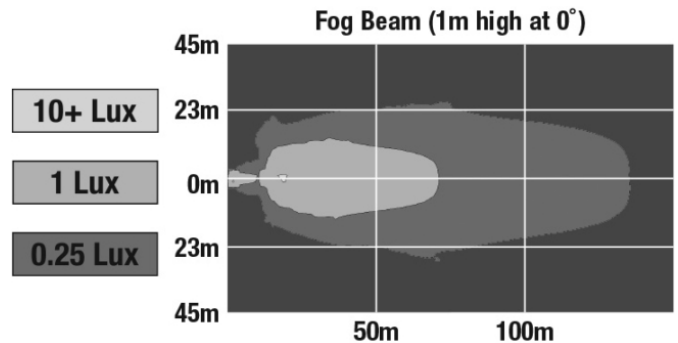

LED Work Light – Model 791

PRODUCT INFORMATION

Description	12V DOT/ECE LED Fog Light
Height	48.40 mm / 1.91 in
Width	150.40 mm / 5.92 in
Depth	63.00 mm / 2.48 in
Shape	Rectangular
Outer Lens Material	Polycarbonate
Outer Lens Color	Clear
Housing Material	Die-Cast Aluminum
Housing Color	Black
Bezel Color	Black
Mounting Hardware Description	(x2) 5/16-18 x 1.00" Mounting Bolt
Mounting Type	Pedestal/Pendant
Minimum Operating Temperature	-40 °C / -40 °F
Maximum Operating Temperature	65 °C / 149 °F
Connector or Wiring	Integrated 2-Pin Deutsch Connector
Mating Connector	2-Pin Deutsch Weather-Proof Plug (DT06-2S)
Product Weight	1.00 lbs / 0.45 kgs
Shipping Weight	1.20 lbs / 0.54 kgs

PHOTOMETRIC SPECIFICATIONS

Raw Lumen Output	800
Effective Lumen Output	250
Candela Output	6,700
Nominal LED Color Temperature	4750 K
Beam Pattern(s)	Forward Lighting - Fog

APPLICATIONS

Print date: 2018-08-16