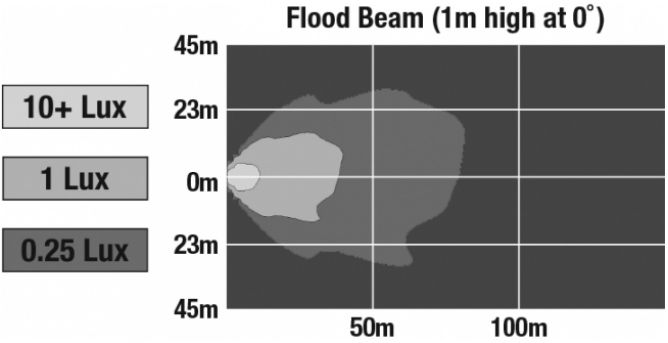

LED Work Light – Model 791

PHOTOMETRIC SPECIFICATIONS

Raw Lumen Output 1,820
Effective Lumen Output 1,200
Nominal LED Color Temperature 5000 K
Beam Pattern(s) Forward Lighting - Flood (Standard)