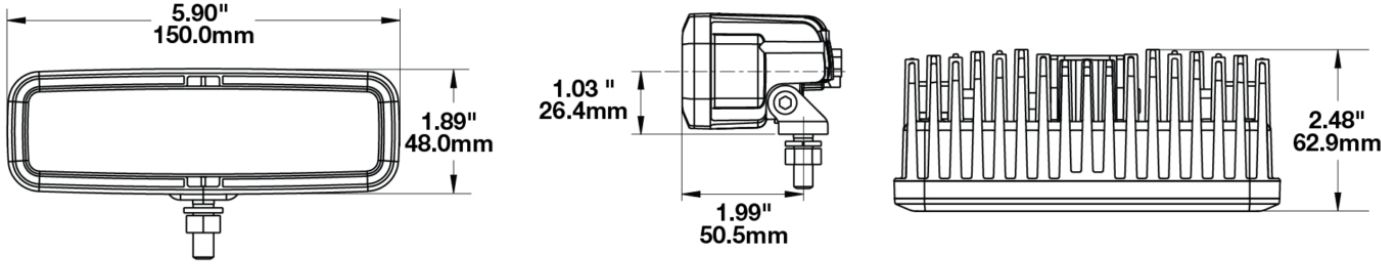

## PRODUCT INFORMATION

<b>Description</b>	12-24V LED Driving Light
<b>Height</b>	48.00 mm / 1.89 in
<b>Width</b>	150.00 mm / 5.91 in
<b>Depth</b>	62.90 mm / 2.48 in
<b>Shape</b>	Rectangular
<b>Outer Lens Material</b>	Polycarbonate
<b>Outer Lens Color</b>	Clear
<b>Housing Material</b>	Aluminum
<b>Housing Color</b>	Black
<b>Bezel Color</b>	Chrome
<b>Mounting Hardware Description</b>	(x1) Bracket
<b>Mounting Type</b>	Bracket
<b>Minimum Operating Temperature</b>	-40 °C / -40 °F
<b>Maximum Operating Temperature</b>	65 °C / 149 °F
<b>Connector or Wiring</b>	Deutsch DT04-2P
<b>Mating Connector</b>	Deutsch DT06-2S
<b>Product Weight</b>	0.87 lbs / 0.39 kgs
<b>Shipping Weight</b>	1.10 lbs / 0.5 kgs

## PRODUCT DIMENSIONS