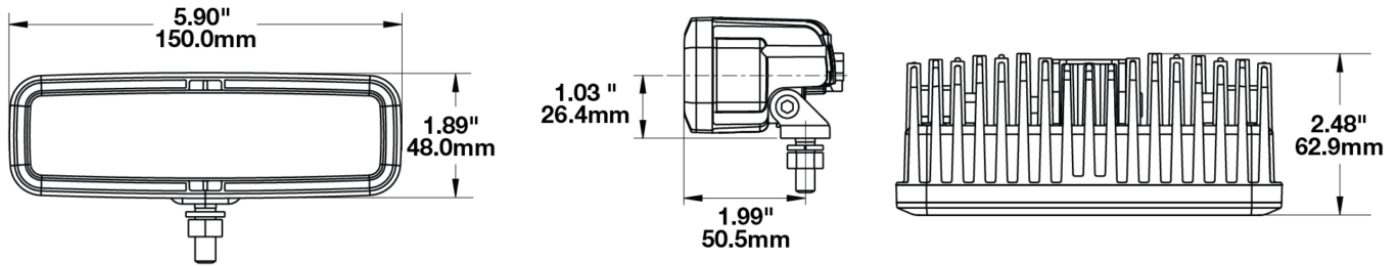

LED Work Light – Model 791

PRODUCT DIMENSIONS

ELECTRICAL SPECIFICATIONS

Input Voltage	12-24V DC
Operating Voltage	9-32V DC
Transient Spike Protection	150V Peak @ 1 HZ-100 Pulses
Current Draw	1.27A @ 12V DC 0.78A @ 24V DC

REGULATORY STANDARDS COMPLIANCE

Buy America Standards
IEC IP67

Eco Friendly

Print date: 2018-11-14

© 2018 J.W. Speaker Corporation • Germantown, WI U.S.A.
www.jwspeaker.com • speaker@jwspeaker.com • 262.251.6660

J.W. SPEAKER
Engineered. Lighting. Solutions.