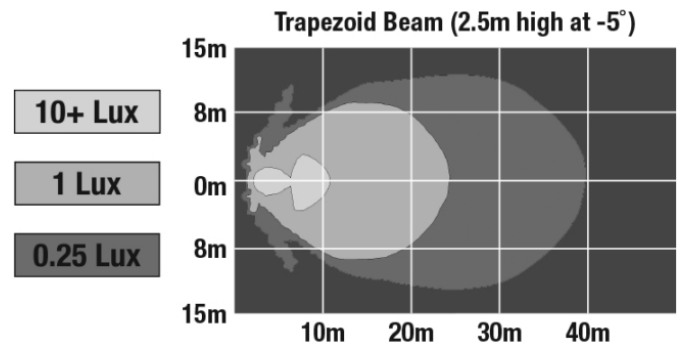

## PHOTOMETRIC SPECIFICATIONS

<b>Raw Lumen Output</b>	1,242
<b>Effective Lumen Output</b>	460
<b>Candela Output</b>	1,380
<b>Nominal LED Color Temperature</b>	5000 K
<b>Beam Pattern(s)</b>	Forward Lighting - Trapezoid