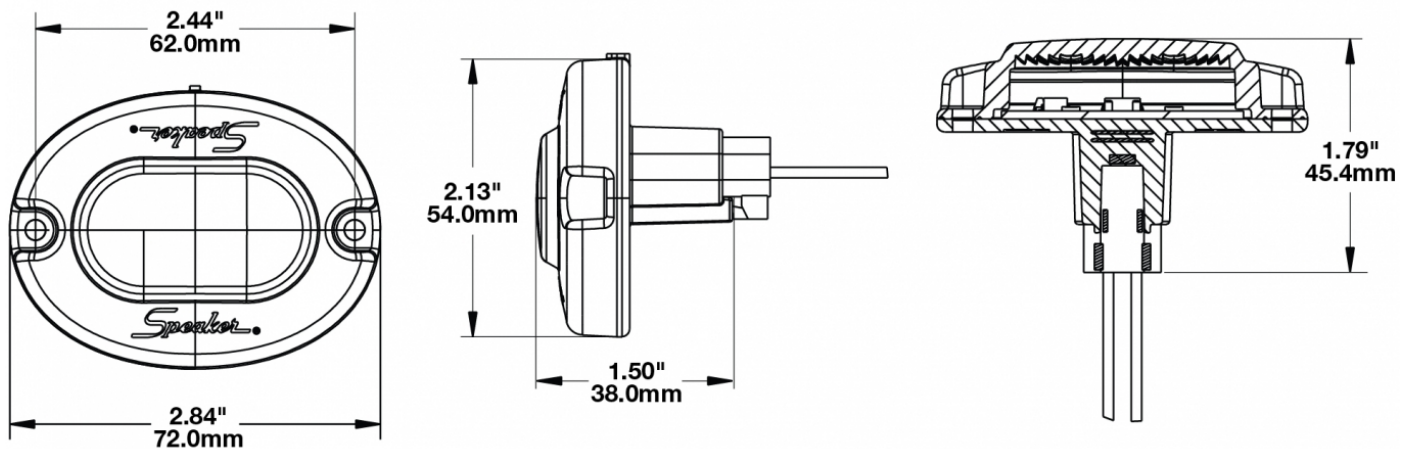

## PRODUCT INFORMATION

<b>Description</b>	12-24V LED Utility Light
<b>Height</b>	54.10 mm / 2.13 in
<b>Width</b>	72.14 mm / 2.84 in
<b>Depth</b>	45.47 mm / 1.79 in
<b>Shape</b>	Rectangular
<b>Outer Lens Material</b>	Polycarbonate
<b>Outer Lens Color</b>	Clear
<b>Housing Material</b>	Polycarbonate
<b>Housing Color</b>	Black
<b>Mounting Type</b>	Low Profile Mount
<b>Minimum Operating Temperature</b>	-40 °C / -40 °F
<b>Maximum Operating Temperature</b>	65 °C / 149 °F
<b>Connector or Wiring</b>	Integrated 2-Pin Deutsch Socket (DT04-2P)
<b>Mating Connector</b>	2-Pin Deutsch Plug (DT06-2S)
<b>Product Weight</b>	0.11 lbs / 0.05 kgs
<b>Shipping Weight</b>	0.90 lbs / 0.41 kgs