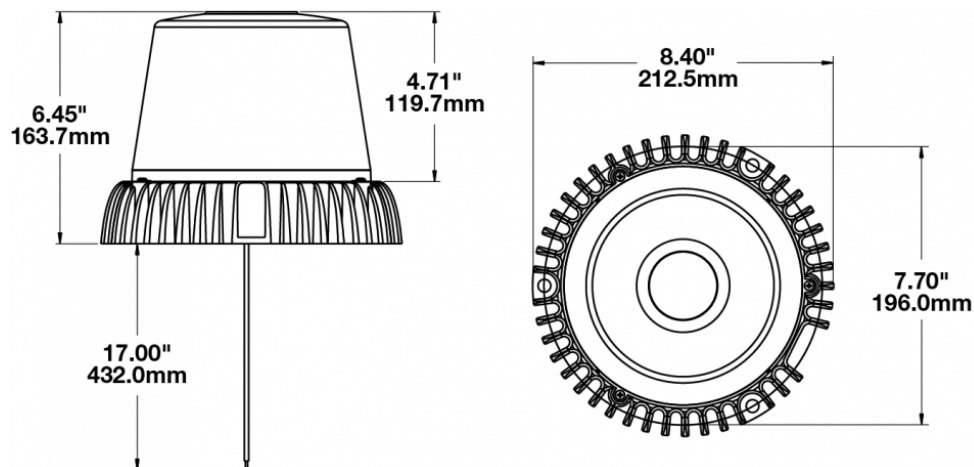

PRODUCT DIMENSIONS

Print date: 2018-07-22

© 2018 J.W. Speaker Corporation • Germantown, WI U.S.A.
www.jwspeaker.com • speaker@jwspeaker.com • 262.251.6660

J.W. SPEAKER®
Engineered. Lighting. Solutions.