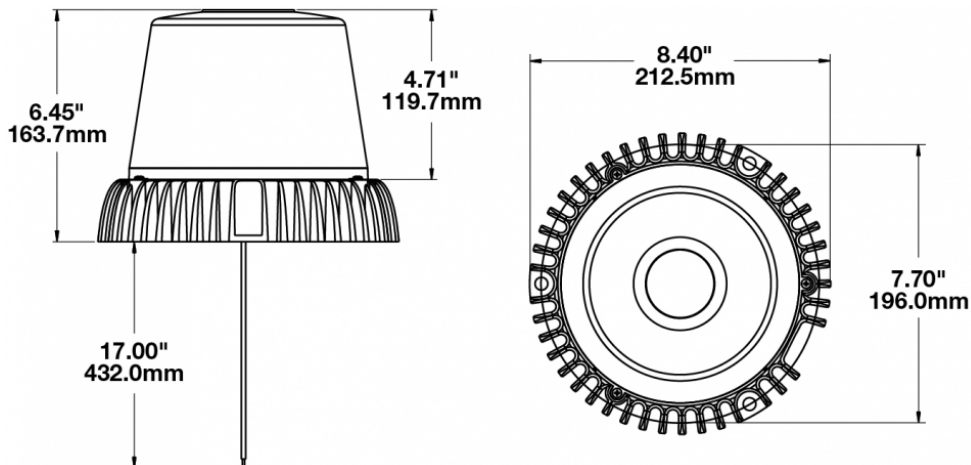

PRODUCT DIMENSIONS

Print date: 2017-12-12

© 2017 J.W. Speaker Corporation • Germantown, WI U.S.A.
www.jwspeaker.com • speaker@jwspeaker.com • 262.251.6660

J.W. SPEAKER®
Engineered. Lighting. Solutions.