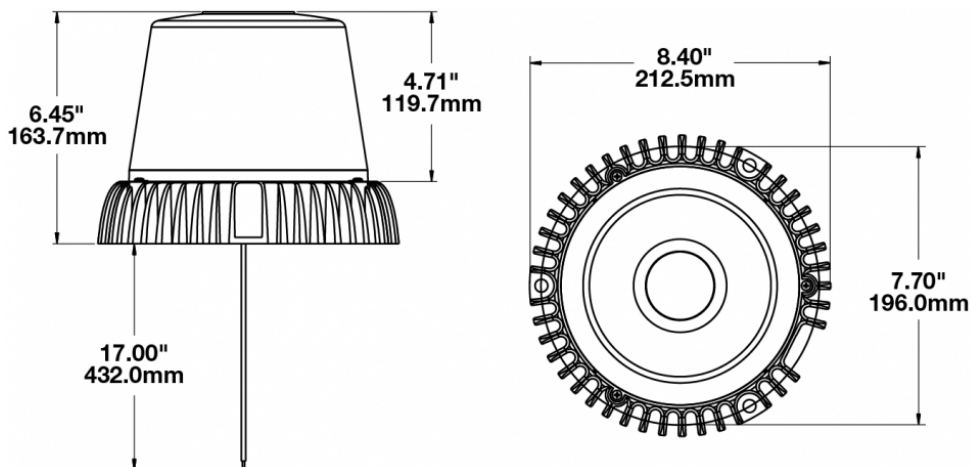

PRODUCT DIMENSIONS

Print date: 2018-02-18

© 2018 J.W. Speaker Corporation • Germantown, WI U.S.A.
www.jwspeaker.com • speaker@jwspeaker.com • 262.251.6660

J.W. SPEAKER
Engineered. Lighting. Solutions.