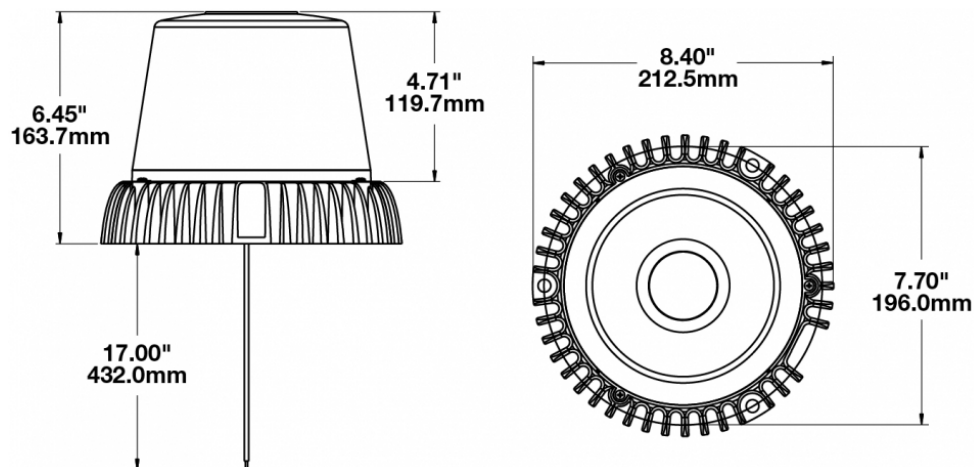

PRODUCT DIMENSIONS

Print date: 2018-10-22

© 2018 J.W. Speaker Corporation • Germantown, WI U.S.A.
www.jwspeaker.com • speaker@jwspeaker.com • 262.251.6660

J.W. SPEAKER
Engineered. Lighting. Solutions.