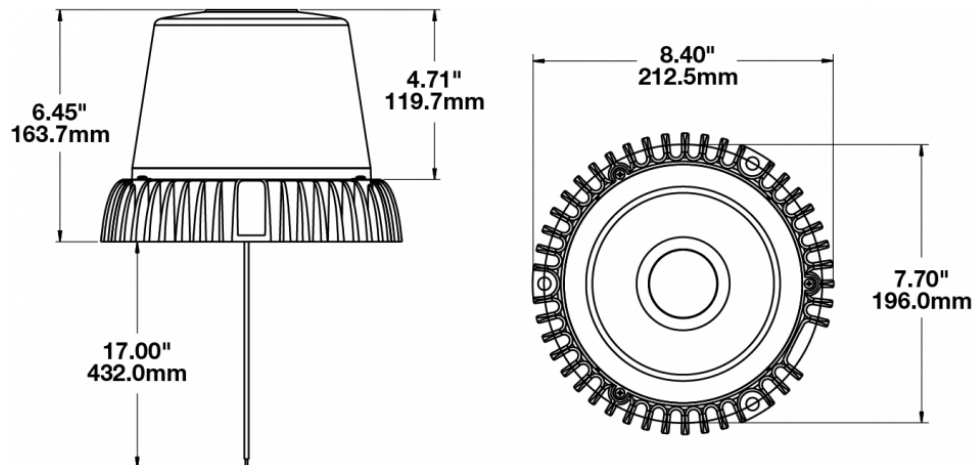

PRODUCT DIMENSIONS

Print date: 2018-05-20

© 2018 J.W. Speaker Corporation • Germantown, WI U.S.A.
www.jwspeaker.com • speaker@jwspeaker.com • 262.251.6660

J.W. SPEAKER®
Engineered. Lighting. Solutions.