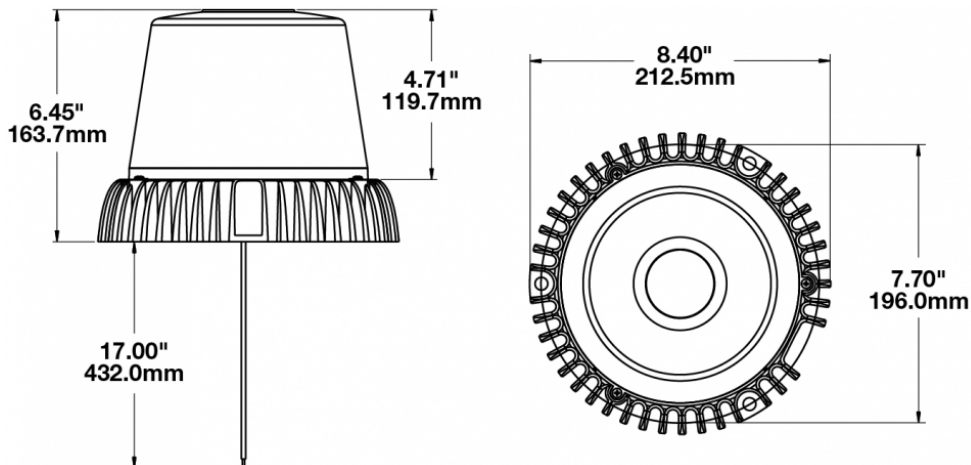

PRODUCT DIMENSIONS

Print date: 2017-07-23

© 2017 J.W. Speaker Corporation • Germantown, WI U.S.A.
www.jwspeaker.com • speaker@jwspeaker.com • 262.251.6660

J.W. SPEAKER
Engineered. Lighting. Solutions.