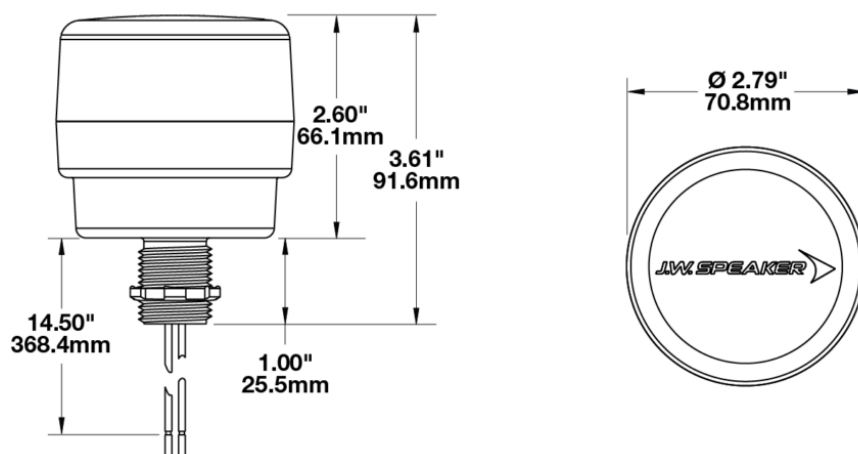

## PRODUCT INFORMATION

<b>Description</b>	12-80V Red Class III LED Strobe Light with Pipe Mount
<b>Height</b>	91.60 mm / 3.61 in
<b>Width</b>	70.80 mm / 2.79 in
<b>Depth</b>	70.80 mm / 2.79 in
<b>Shape</b>	Round
<b>Outer Lens Material</b>	Acrylic
<b>Outer Lens Color</b>	Clear
<b>Housing Material</b>	Polycarbonate
<b>Housing Color</b>	Black
<b>Mounting Type</b>	Pipe Mount
<b>Minimum Operating Temperature</b>	-40 °C / -40 °F
<b>Maximum Operating Temperature</b>	65 °C / 149 °F
<b>Connector or Wiring</b>	13.5" Bare Leads
<b>Product Weight</b>	0.30 lbs / 0.14 kgs
<b>Shipping Weight</b>	1.51 lbs / 0.68 kgs