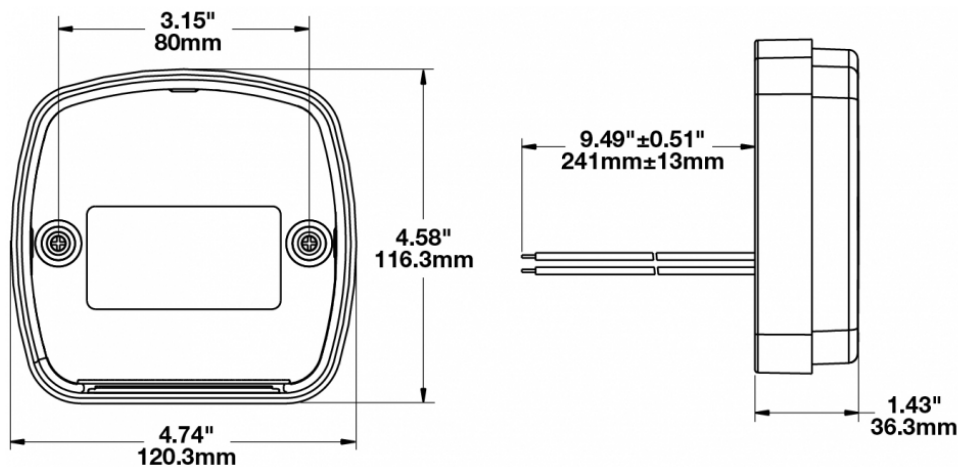

PRODUCT DIMENSIONS

Print date: 2018-02-18

© 2018 J.W. Speaker Corporation • Germantown, WI U.S.A.
www.jwspeaker.com • speaker@jwspeaker.com • 262.251.6660

J.W. SPEAKER
Engineered. Lighting. Solutions.