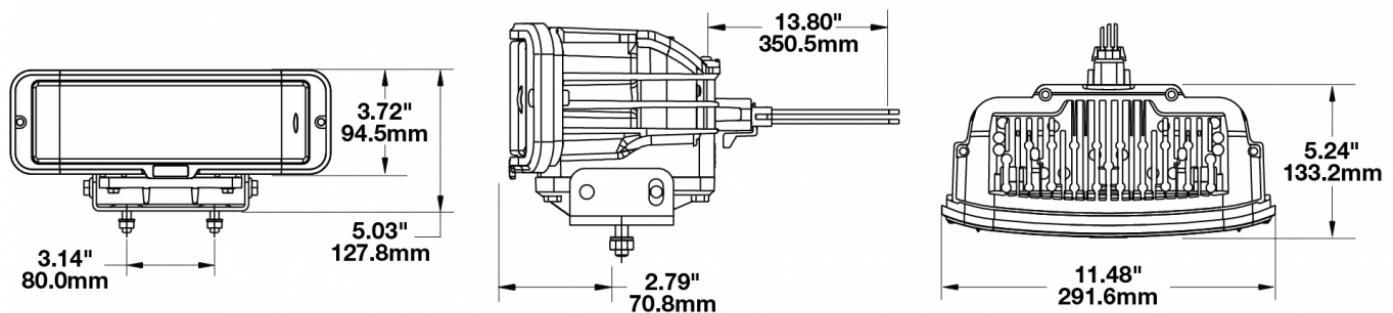

PRODUCT DIMENSIONS

Print date: 2017-09-25

© 2017 J.W. Speaker Corporation • Germantown, WI U.S.A.
www.jwspeaker.com • speaker@jwspeaker.com • 262.251.6660

J.W. SPEAKER
Engineered. Lighting. Solutions.