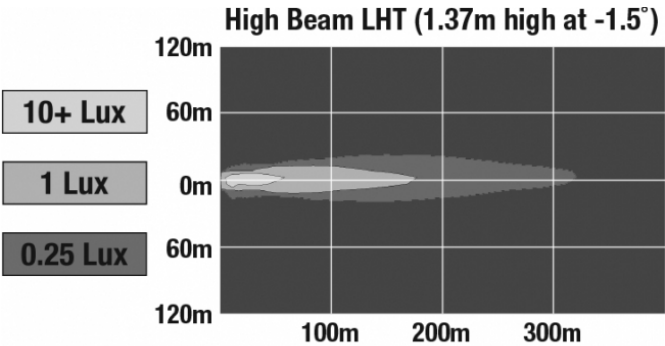

LED Headlight - Model 9800

REGULATORY STANDARDS COMPLIANCE

Buy America Standards
ECE Reg 6
ECE Reg 87
IEC IP67

ECE Reg 112
ECE Reg 7
Eco Friendly

PHOTOMETRIC SPECIFICATIONS

Raw Lumen Output 2,880 (High Beam); 2,160 (Low Beam)

Effective Lumen Output 1,150 (High Beam); 800 (Low Beam)

Candela Output 52,000

Nominal LED Color Temperature 5000 K

Beam Pattern(s) Forward Lighting - High Beam (ECE)
Forward Lighting - Low Beam (ECE Left Hand)
Signalization - Turn (Front)