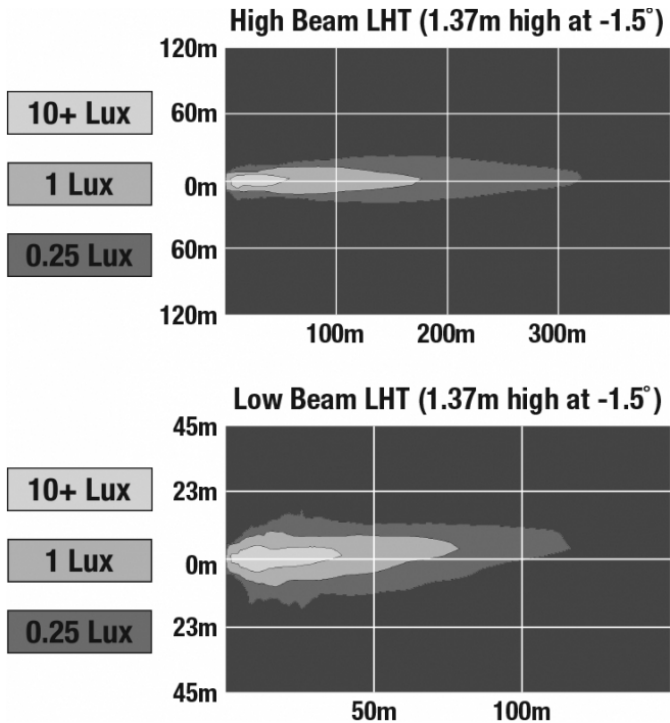

LED Headlight - Model 9800

PRODUCT INFORMATION

Description	12V ECE LED LHT Heated Headlight - 2 Light Kit
Height	94.53 mm / 3.72 in
Width	291.58 mm / 11.48 in
Depth	133.17 mm / 5.24 in
Shape	Rectangular
Outer Lens Material	Polycarbonate
Outer Lens Color	Clear
Housing Material	Xenoy
Housing Color	Black
Bezel Color	Black
Mounting Hardware Description	(x8) M8 - 1.25-80 mm x 25 mm SS Carriage Bolt
Mounting Type	Universal Pedestal Mount
Connector or Wiring	6-Pin Delphi (#12052848)
Mating Connector	Delphi (#12052848)

ELECTRICAL SPECIFICATIONS

Input Voltage	12V DC
Operating Voltage	8-15V DC
Red Wire	Front Position
Black Wire	Ground
White Wire	High Beam
Yellow Wire	Turn
Blue Wire	DRL
Orange Wire	Low Beam
Current Draw	2.70A @ 12V DC (Low Beam) 3.60A @ 12V DC (High Beam) 0.85A @ 12V DC (Turn Signal) 0.10A @ 12V DC (Front Position / DRL)

J.W. SPEAKER®
Engineered. Lighting. Solutions.

LED Headlight - Model 9800

PHOTOMETRIC SPECIFICATIONS

Raw Lumen Output	2,880 (High Beam); 2,160 (Low Beam)
Effective Lumen Output	1,150 (High Beam); 800 (Low Beam)
Candela Output	52,000
Nominal LED Color Temperature	5000 K
Beam Pattern(s)	Forward Lighting - High Beam (ECE) Forward Lighting - Low Beam (ECE Left Hand) Signalization - Turn (Front)