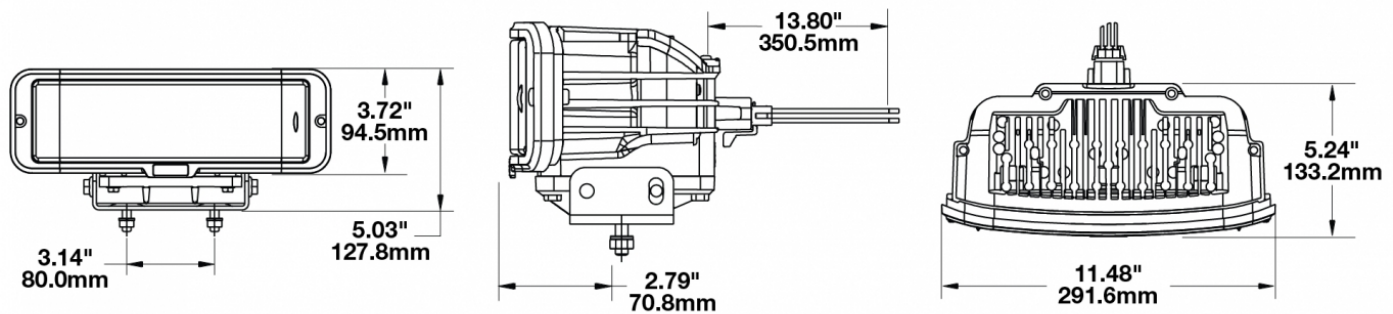

## PRODUCT INFORMATION

<b>Description</b>	12V ECE LED LHT Heated Headlight - 2 Light Kit
<b>Height</b>	94.53 mm / 3.72 in
<b>Width</b>	291.58 mm / 11.48 in
<b>Depth</b>	133.17 mm / 5.24 in
<b>Shape</b>	Rectangular
<b>Outer Lens Material</b>	Polycarbonate
<b>Outer Lens Color</b>	Clear
<b>Housing Material</b>	Xenoy
<b>Housing Color</b>	Black
<b>Bezel Color</b>	Black
<b>Mounting Hardware Description</b>	(x8) M8 - 1.25-80 mm x 25 mm SS Carriage Bolt
<b>Mounting Type</b>	Universal Pedestal Mount
<b>Connector or Wiring</b>	6-Pin Delphi (#12052848)
<b>Mating Connector</b>	Delphi (#12052848)
<b>Shipping Weight</b>	8.09 lbs / 3.67 kgs

## PRODUCT DIMENSIONS