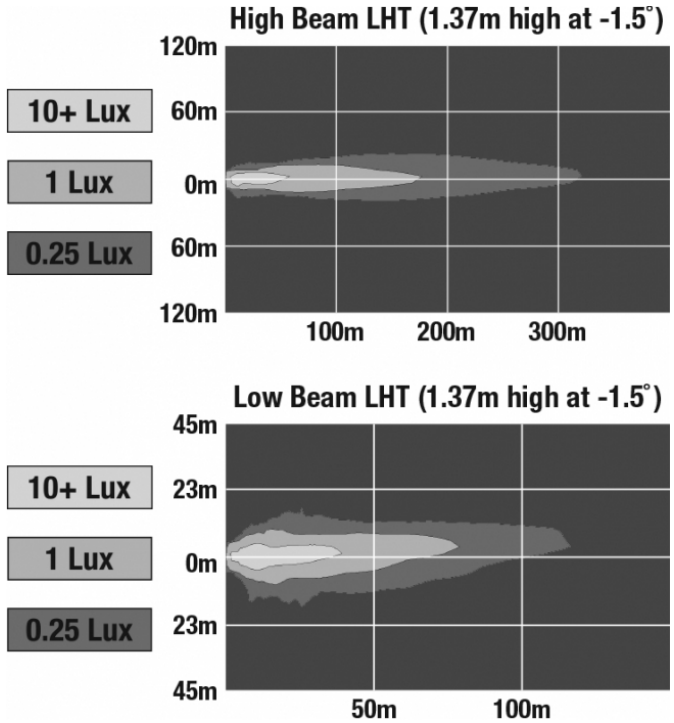

PHOTOMETRIC SPECIFICATIONS

Raw Lumen Output	2,880 (High Beam); 2,160 (Low Beam)
Effective Lumen Output	1,150 (High Beam); 800 (Low Beam)
Candela Output	52,000
Nominal LED Color Temperature	5000 K
Beam Pattern(s)	Forward Lighting - High Beam (ECE) Forward Lighting - Low Beam (ECE Left Hand) Signalization - Turn (Front)