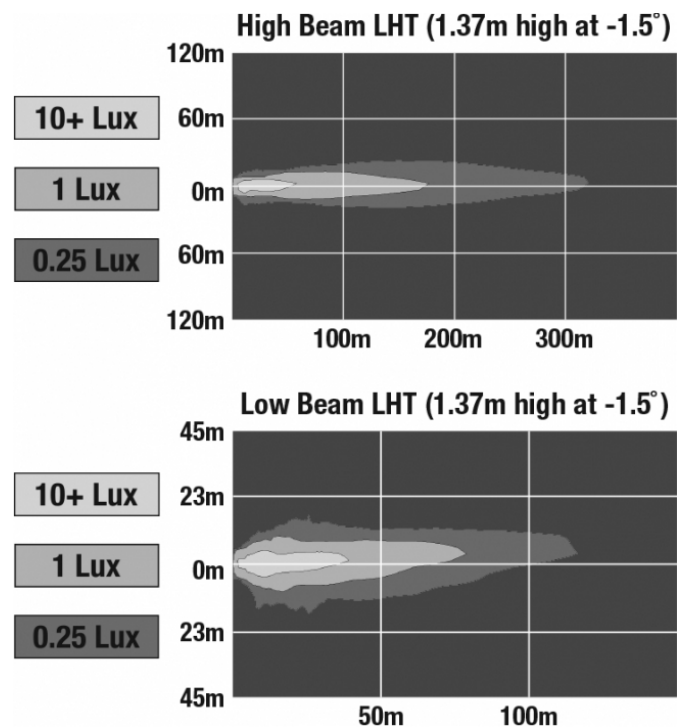

## PHOTOMETRIC SPECIFICATIONS

<b>Raw Lumen Output</b>	2,880 (High Beam); 2,160 (Low Beam)
<b>Effective Lumen Output</b>	1,150 (High Beam); 800 (Low Beam)
<b>Candela Output</b>	52,000
<b>Nominal LED Color Temperature</b>	5000 K
<b>Beam Pattern(s)</b>	Forward Lighting - High Beam (ECE) Forward Lighting - Low Beam (ECE Left Hand) Signalization - Turn (Front)