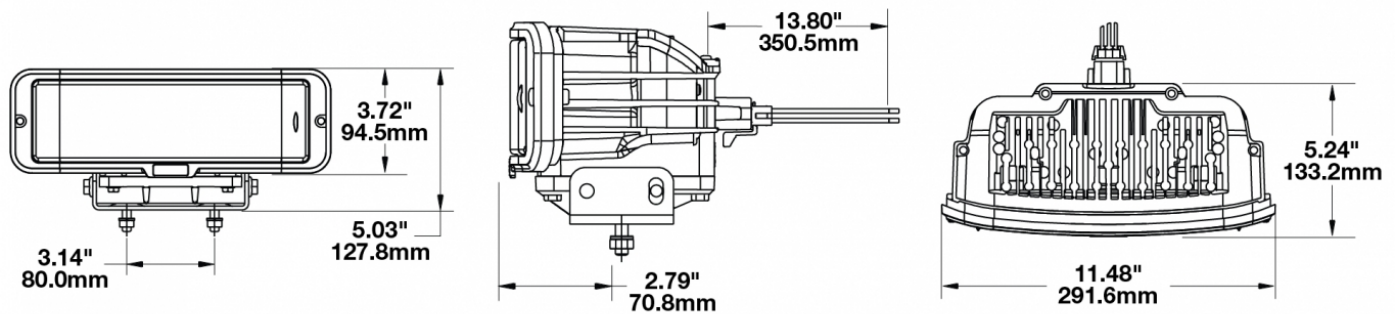

## PRODUCT INFORMATION

<b>Description</b>	12V ECE LED LHT Heated Headlight - 2 Light Kit
<b>Height</b>	94.53 mm / 3.72 in
<b>Width</b>	291.58 mm / 11.48 in
<b>Depth</b>	133.17 mm / 5.24 in
<b>Shape</b>	Rectangular
<b>Outer Lens Material</b>	Polycarbonate
<b>Outer Lens Color</b>	Clear
<b>Housing Material</b>	Xenoy
<b>Housing Color</b>	Black
<b>Bezel Color</b>	Black
<b>Mounting Hardware Description</b>	(x8) M8 - 1.25-80 mm x 25 mm SS Carriage Bolt
<b>Mounting Type</b>	Universal Pedestal Mount
<b>Connector or Wiring</b>	6-Pin Delphi (#12052848)
<b>Mating Connector</b>	Delphi (#12052848)
<b>Product Weight</b>	0.00 lbs / 0 kgs
<b>Shipping Weight</b>	8.09 lbs / 3.67 kgs

## PRODUCT DIMENSIONS