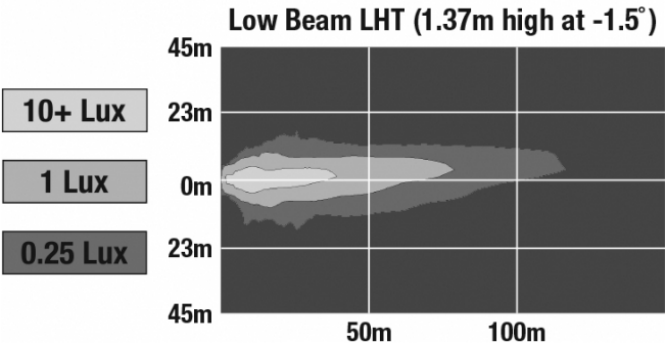

LED Headlight - Model 9800

REGULATORY STANDARDS COMPLIANCE

Buy America Standards
ECE Reg 6
ECE Reg 87
IEC IP67

ECE Reg 112
ECE Reg 7
Eco Friendly

PHOTOMETRIC SPECIFICATIONS

Raw Lumen Output 2,880 (High Beam); 2,160 (Low Beam)

Effective Lumen Output 1,150 (High Beam); 800 (Low Beam)

Candela Output 52,000

Nominal LED Color Temperature 5000 K

Beam Pattern(s) Forward Lighting - High Beam (ECE)
Forward Lighting - Low Beam (ECE Left Hand)
Signalization - Turn (Front)