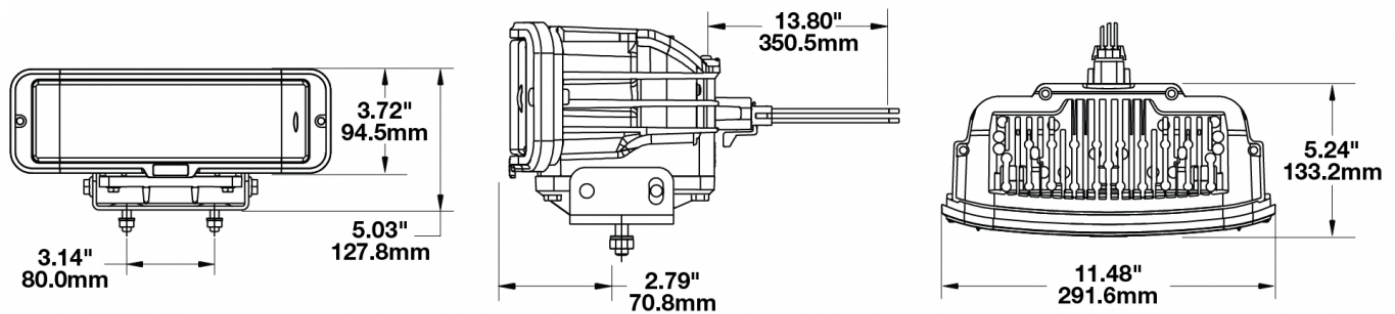

## PRODUCT INFORMATION

<b>Description</b>	12V ECE LED RHT Heated Headlight - 2 Light Kit
<b>Height</b>	94.53 mm / 3.72 in
<b>Width</b>	291.58 mm / 11.48 in
<b>Depth</b>	133.17 mm / 5.24 in
<b>Shape</b>	Rectangular
<b>Outer Lens Material</b>	Polycarbonate
<b>Outer Lens Color</b>	Clear
<b>Housing Material</b>	Xenoy
<b>Housing Color</b>	Black
<b>Bezel Color</b>	Black
<b>Mounting Hardware Description</b>	(x4) M8 - 1.25-80 mm x 25 mm SS Carriage Bolt
<b>Mounting Type</b>	Universal Pedestal Mount
<b>Mating Connector</b>	Delphi (#12052848)

## PRODUCT DIMENSIONS