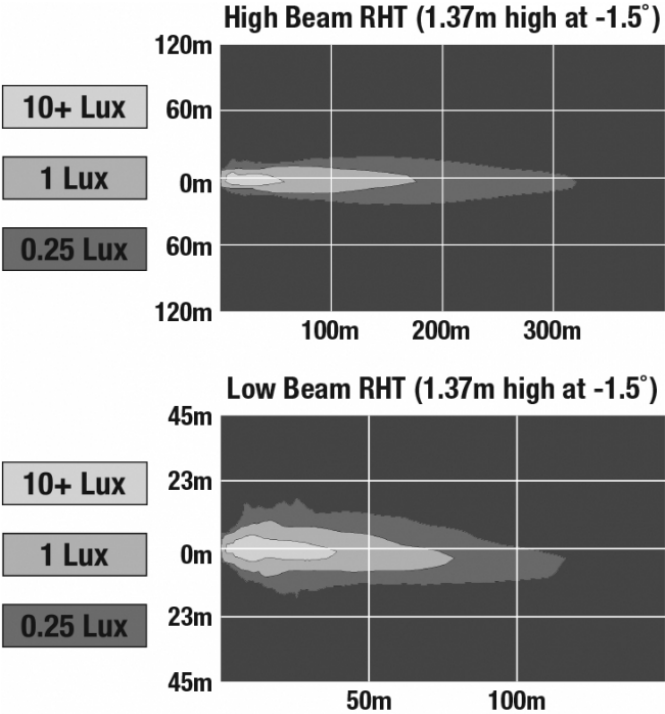

## PHOTOMETRIC SPECIFICATIONS

<b>Raw Lumen Output</b>	2,880 (High Beam); 2,160 (Low Beam)
<b>Effective Lumen Output</b>	1,150 (High Beam); 800 (Low Beam)
<b>Nominal LED Color Temperature</b>	5000 K
<b>Beam Pattern(s)</b>	Forward Lighting - High Beam (DOT/ECE) Forward Lighting - Low Beam (ECE Right Hand) Signalization - Turn (Front)