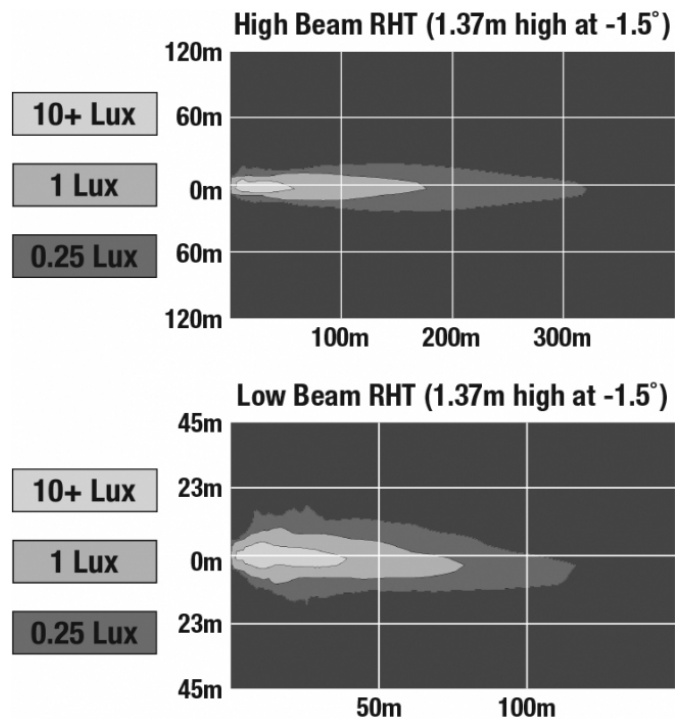

## PHOTOMETRIC SPECIFICATIONS

<b>Raw Lumen Output</b>	2,880 (High Beam); 2,160 (Low Beam)
<b>Effective Lumen Output</b>	1,150 (High Beam); 800 (Low Beam)
<b>Nominal LED Color Temperature</b>	5000 K
<b>Beam Pattern(s)</b>	Forward Lighting - High Beam (DOT/ECE) Forward Lighting - Low Beam (ECE Right Hand) Signalization - Turn (Front)