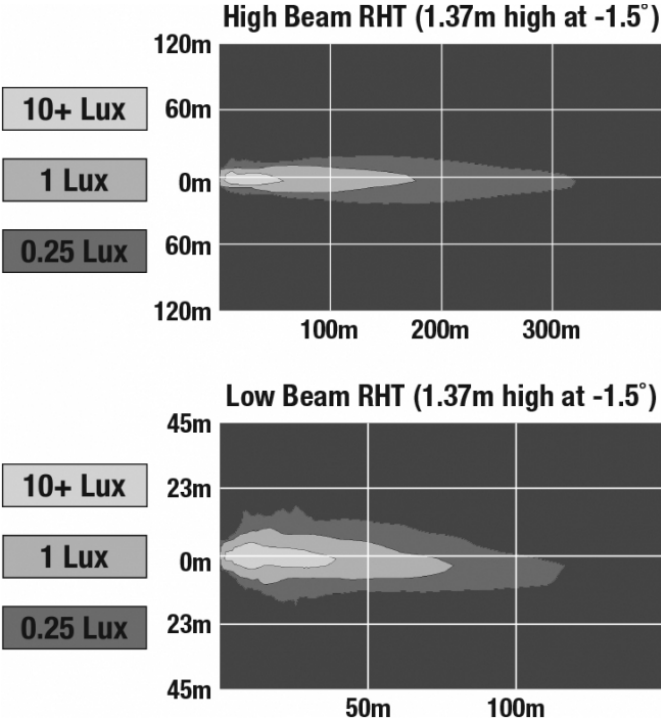

## PHOTOMETRIC SPECIFICATIONS

<b>Raw Lumen Output</b>	2,880 (High Beam); 2,160 (Low Beam)
<b>Effective Lumen Output</b>	1,150 (High Beam); 800 (Low Beam)
<b>Candela Output</b>	52,000
<b>Nominal LED Color Temperature</b>	5000 K