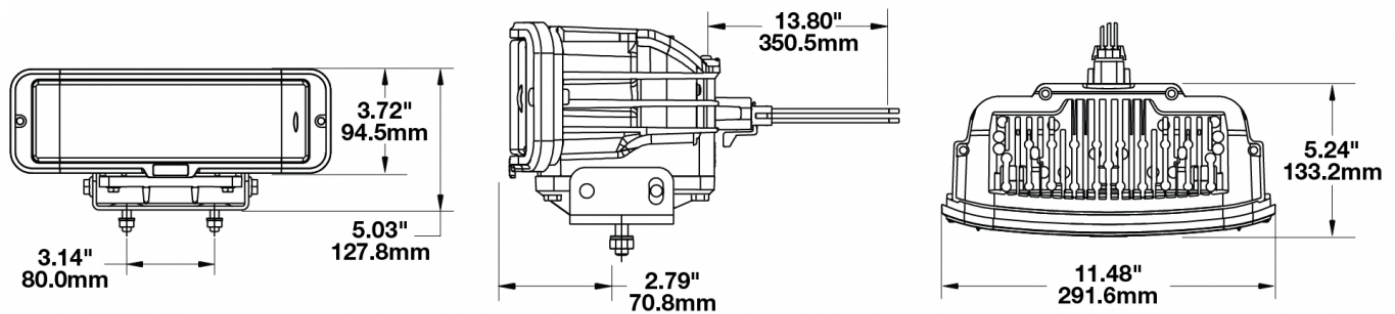

LED Headlight - Model 9800

PRODUCT DIMENSIONS

ELECTRICAL SPECIFICATIONS

Input Voltage	12V DC
Operating Voltage	10-15V DC
Red Wire	Front Position
Black Wire	Ground
White Wire	High Beam
Yellow Wire	Turn
Blue Wire	Non-Functioning
Orange Wire	Low Beam
Current Draw	2.70A @ 12V DC (Low Beam) 3.40A @ 12V DC (High Beam) 0.85A @ 12V DC (Turn Signal) 0.04A @ 12V DC (DRL)

Print date: 2018-01-19

© 2018 J.W. Speaker Corporation • Germantown, WI U.S.A.
www.jwspeaker.com • speaker@jwspeaker.com • 262.251.6660