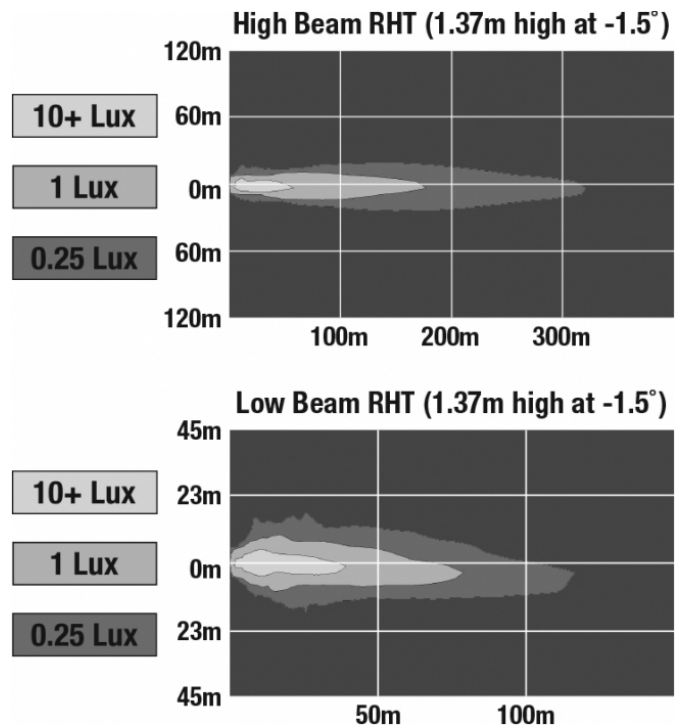

Print date: 2018-01-19

© 2018 J.W. Speaker Corporation • Germantown, WI U.S.A.
www.jwspeaker.com • speaker@jwspeaker.com • 262.251.6660