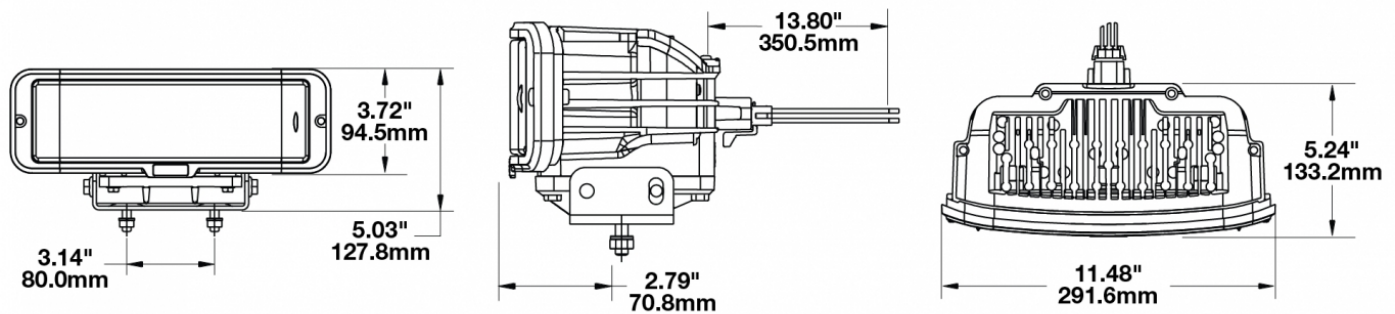

LED Headlight - Model 9800

PRODUCT DIMENSIONS

ELECTRICAL SPECIFICATIONS

Input Voltage	12V DC
Operating Voltage	10-15V DC
Red Wire	Front Position
Black Wire	Ground
White Wire	High Beam
Yellow Wire	Turn
Blue Wire	Non-Functioning
Orange Wire	Low Beam
Current Draw	2.70A @ 12V DC (Low Beam) 3.40A @ 12V DC (High Beam) 0.85A @ 12V DC (Turn Signal) 0.04A @ 12V DC (DRL)

Print date: 2018-06-25

© 2018 J.W. Speaker Corporation • Germantown, WI U.S.A.
www.jwspeaker.com • speaker@jwspeaker.com • 262.251.6660