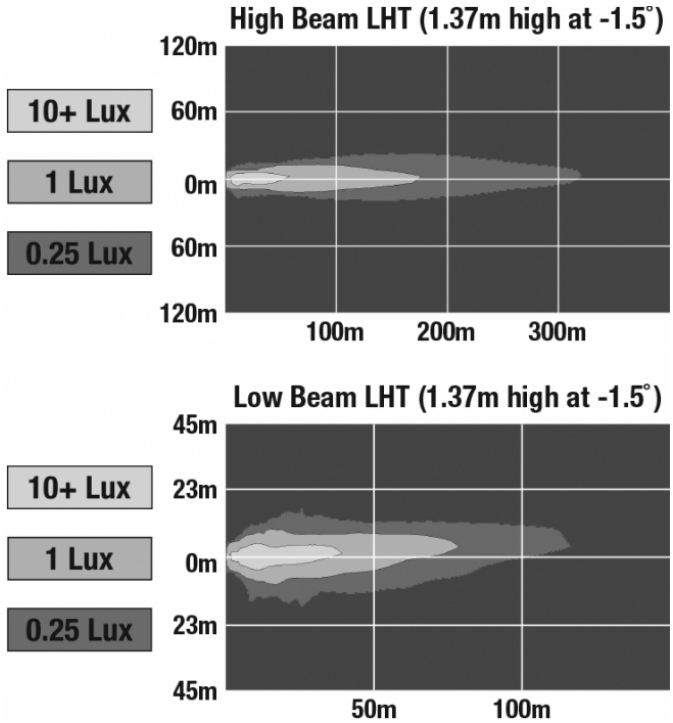

## ELECTRICAL SPECIFICATIONS

---

<b>Input Voltage</b>	24V DC
<b>Operating Voltage</b>	20-32V DC
<b>Red Wire</b>	Front Position
<b>Black Wire</b>	Ground
<b>White Wire</b>	High Beam
<b>Yellow Wire</b>	Turn
<b>Blue Wire</b>	DRL
<b>Orange Wire</b>	Low Beam
<b>Current Draw</b>	1.40A @ 24V DC (Low Beam) 2.00A @ 24V DC (High Beam) 0.30A @ 24V DC (Turn Signal) 0.05A @ 24V DC (Front Position / DRL) 1.00A @ 24V DC (Lens Heater)

## PHOTOMETRIC SPECIFICATIONS

<b>Raw Lumen Output</b>	2,880 (High Beam); 2,160 (Low Beam)
<b>Effective Lumen Output</b>	1,150 (High Beam); 800 (Low Beam)
<b>Candela Output</b>	52,000
<b>Nominal LED Color Temperature</b>	5000 K
<b>Beam Pattern(s)</b>	Forward Lighting - High Beam (ECE) Forward Lighting - Low Beam (ECE Left Hand) Signalization - Turn (Front)