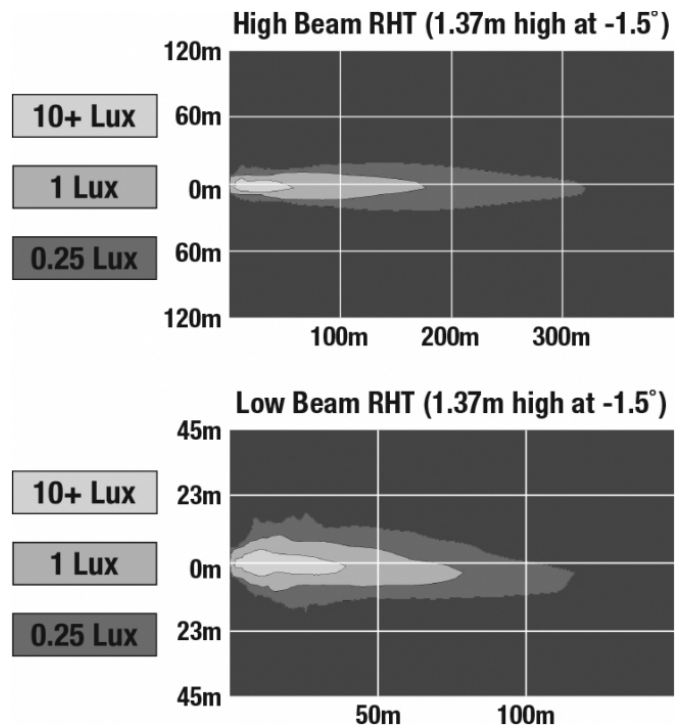

## PHOTOMETRIC SPECIFICATIONS

<b>Raw Lumen Output</b>	2,880 (High Beam); 2,160 (Low Beam)
<b>Effective Lumen Output</b>	1,135 (High Beam); 785 (Low Beam)
<b>Candela Output</b>	52,000
<b>Nominal LED Color Temperature</b>	5000 K
<b>Beam Pattern(s)</b>	Forward Lighting - High Beam (DOT/ECE) Forward Lighting - Low Beam (ECE Right Hand) Signalization - Turn (Front)