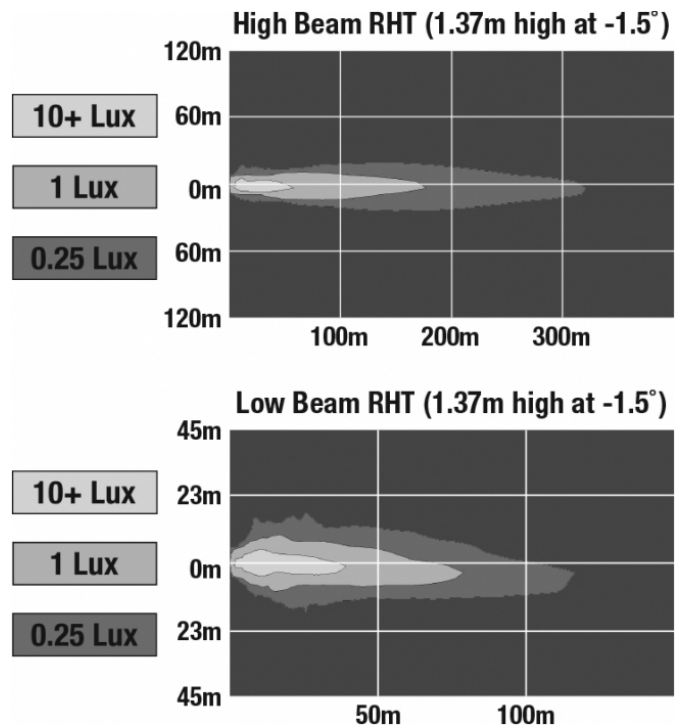

LED Headlight - Model 9800

PRODUCT INFORMATION

| | |
|--------------------------------------|--|
| Description | 24V ECE LED RHT Heated Headlight - 2 Light Kit |
| Height | 94.53 mm / 3.72 in |
| Width | 291.58 mm / 11.48 in |
| Depth | 133.17 mm / 5.24 in |
| Shape | Rectangular |
| Outer Lens Material | Polycarbonate |
| Outer Lens Color | Clear |
| Housing Material | Xenoy |
| Housing Color | Black |
| Bezel Color | Black |
| Mounting Hardware Description | (x4) M8 - 1.25-80 mm x 25 mm SS Carriage Bolt |
| Mounting Type | Universal Pedestal Mount |
| Mating Connector | Delphi (#12052848) |

PRODUCT DIMENSIONS

ELECTRICAL SPECIFICATIONS

| | |
|--------------------------|--|
| Input Voltage | 24V DC |
| Operating Voltage | 20-32V DC |
| Red Wire | Front Position |
| Black Wire | Ground |
| White Wire | High Beam |
| Yellow Wire | Turn |
| Blue Wire | DRL |
| Orange Wire | Low Beam |
| Current Draw | 1.40A @ 24V DC (Low Beam) 2.00A @ 24V DC (High Beam) 0.30A @ 24V DC (Turn Signal) 0.05A @ 24V DC (Front Position / DRL) |

Print date: 2017-12-12

© 2017 J.W. Speaker Corporation • Germantown, WI U.S.A.
www.jwspeaker.com • speaker@jwspeaker.com • 262.251.6660

LED Headlight - Model 9800

REGULATORY STANDARDS COMPLIANCE

| | |
|-----------------------|--------------|
| Buy America Standards | ECE Reg 112 |
| ECE Reg 6 | ECE Reg 7 |
| ECE Reg 87 | Eco Friendly |
| IEC IP67 | |

PHOTOMETRIC SPECIFICATIONS

| | |
|--------------------------------------|--|
| Raw Lumen Output | 2,880 (High Beam); 2,160 (Low Beam) |
| Effective Lumen Output | 1,135 (High Beam); 785 (Low Beam) |
| Candela Output | 52,000 |
| Nominal LED Color Temperature | 5000 K |
| Beam Pattern(s) | Forward Lighting - High Beam (DOT/ECE) Forward Lighting - Low Beam (ECE Right Hand) Signalization - Turn (Front) |