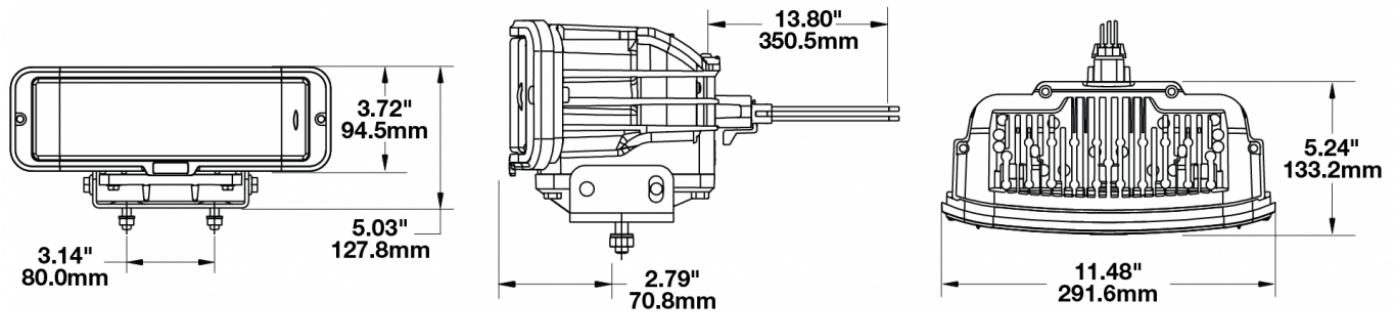

LED Headlight - Model 9800

PRODUCT INFORMATION

| | |
|--------------------------------------|--|
| Description | 24V ECE LED RHT Heated Headlight - 2 Light Kit |
| Height | 94.53 mm / 3.72 in |
| Width | 291.58 mm / 11.48 in |
| Depth | 133.17 mm / 5.24 in |
| Shape | Rectangular |
| Outer Lens Material | Polycarbonate |
| Outer Lens Color | Clear |
| Housing Material | Xenoy |
| Housing Color | Black |
| Bezel Color | Black |
| Mounting Hardware Description | (x4) M8 - 1.25-80 mm x 25 mm SS Carriage Bolt |
| Mounting Type | Universal Pedestal Mount |
| Mating Connector | Delphi (#12052848) |

PRODUCT DIMENSIONS

ELECTRICAL SPECIFICATIONS

| | |
|--------------------------|--|
| Input Voltage | 24V DC |
| Operating Voltage | 20-32V DC |
| Red Wire | Front Position |
| Black Wire | Ground |
| White Wire | High Beam |
| Yellow Wire | Turn |
| Blue Wire | DRL |
| Orange Wire | Low Beam |
| Current Draw | 1.40A @ 24V DC (Low Beam) 2.00A @ 24V DC (High Beam) 0.30A @ 24V DC (Turn Signal) 0.05A @ 24V DC (Front Position / DRL) |

PHOTOMETRIC SPECIFICATIONS

| | |
|--------------------------------------|--|
| Raw Lumen Output | 2,880 (High Beam); 2,160 (Low Beam) |
| Effective Lumen Output | 1,135 (High Beam); 785 (Low Beam) |
| Candela Output | 52,000 |
| Nominal LED Color Temperature | 5000 K |
| Beam Pattern(s) | Forward Lighting - High Beam (DOT/ECE) Forward Lighting - Low Beam (ECE Right Hand) Signalization - Turn (Front) |