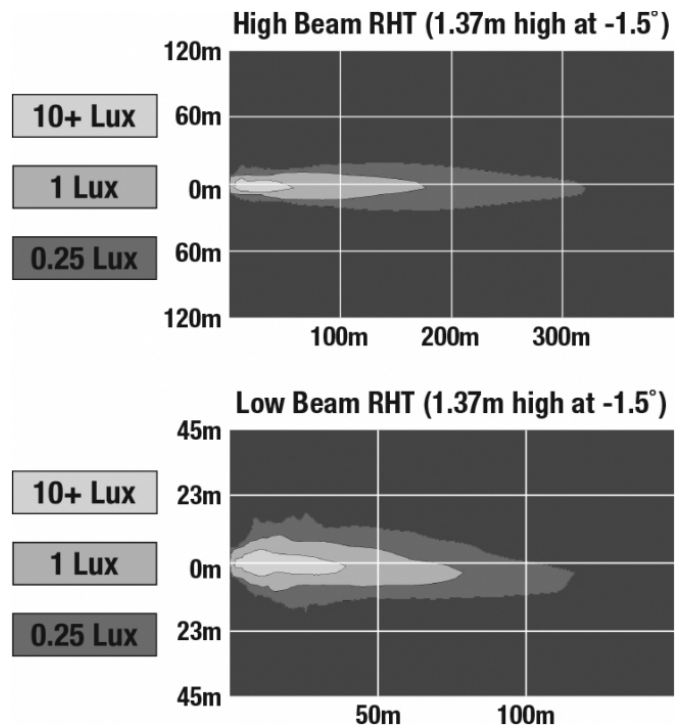

LED Headlight - Model 9800

PRODUCT INFORMATION

| | |
|--------------------------------------|-----------------------------------------------|
| Description | 24V DOT LED Heated Headlight - 2 Light Kit |
| Height | 94.53 mm / 3.72 in |
| Width | 291.58 mm / 11.48 in |
| Depth | 133.17 mm / 5.24 in |
| Shape | Rectangular |
| Outer Lens Material | Polycarbonate |
| Outer Lens Color | Clear |
| Housing Material | Xenoy |
| Housing Color | Black |
| Bezel Color | Black |
| Mounting Hardware Description | (x4) M8 - 1.25-80 mm x 25 mm SS Carriage Bolt |
| Mounting Type | Universal Pedestal Mount |
| Mating Connector | Delphi (#12052848) |
| Shipping Weight | 8.09 lbs / 3.67 kgs |

PRODUCT DIMENSIONS

ELECTRICAL SPECIFICATIONS

| | |
|--------------------------|-----------------------------------------------------------------------------------------------------------------|
| Input Voltage | 24V DC |
| Operating Voltage | 20-32V DC |
| Red Wire | Front Position |
| Black Wire | Ground |
| White Wire | High Beam |
| Yellow Wire | Turn |
| Blue Wire | Non-Functioning |
| Orange Wire | Low Beam |
| Current Draw | 1.20A @ 24V DC (Low Beam) 1.60A @ 24V DC (High Beam) 0.27A @ 24V DC (Turn Signal) 0.03A @ 24V DC (DRL) |

PHOTOMETRIC SPECIFICATIONS

| | |
|--------------------------------------|-------------------------------------------------------------------------------------------------------------|
| Raw Lumen Output | 2,880 (High Beam); 2,160 (Low Beam) |
| Effective Lumen Output | 1,150 (High Beam); 800 (Low Beam) |
| Nominal LED Color Temperature | 5000 K |
| Beam Pattern(s) | Forward Lighting - High Beam (DOT/ECE) Forward Lighting - Low Beam (DOT) Signalization - Turn (Front) |