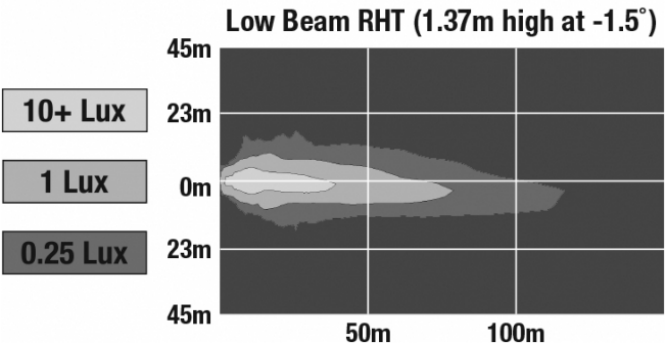

## PHOTOMETRIC SPECIFICATIONS

<b>Raw Lumen Output</b>	2,880 (High Beam); 2,160 (Low Beam)
<b>Effective Lumen Output</b>	1,150 (High Beam); 800 (Low Beam)
<b>Nominal LED Color Temperature</b>	5000 K
<b>Beam Pattern(s)</b>	Forward Lighting - High Beam (DOT/ECE) Forward Lighting - Low Beam (DOT) Signalization - Turn (Front)