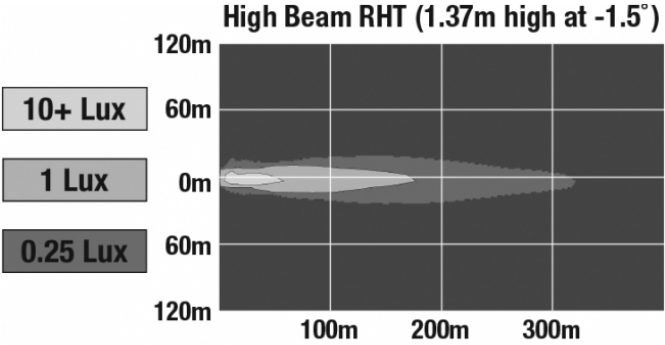

## PHOTOMETRIC SPECIFICATIONS

<b>Raw Lumen Output</b>	2,880 (High Beam); 2,160 (Low Beam)
<b>Effective Lumen Output</b>	1,150 (High Beam); 800 (Low Beam)
<b>Nominal LED Color Temperature</b>	5000 K
<b>Beam Pattern(s)</b>	Forward Lighting - High Beam (DOT/ECE) Forward Lighting - Low Beam (DOT) Signalization - Turn (Front)