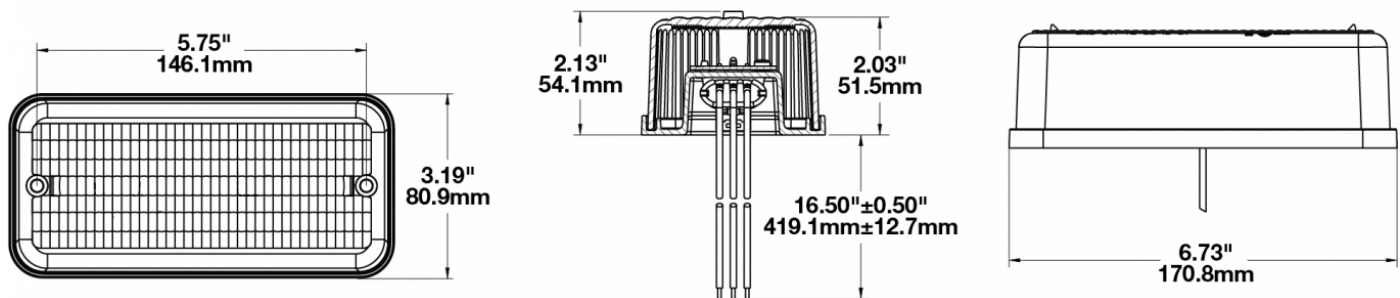

PRODUCT DIMENSIONS

Print date: 2018-04-21

© 2018 J.W. Speaker Corporation • Germantown, WI U.S.A.
www.jwspeaker.com • speaker@jwspeaker.com • 262.251.6660