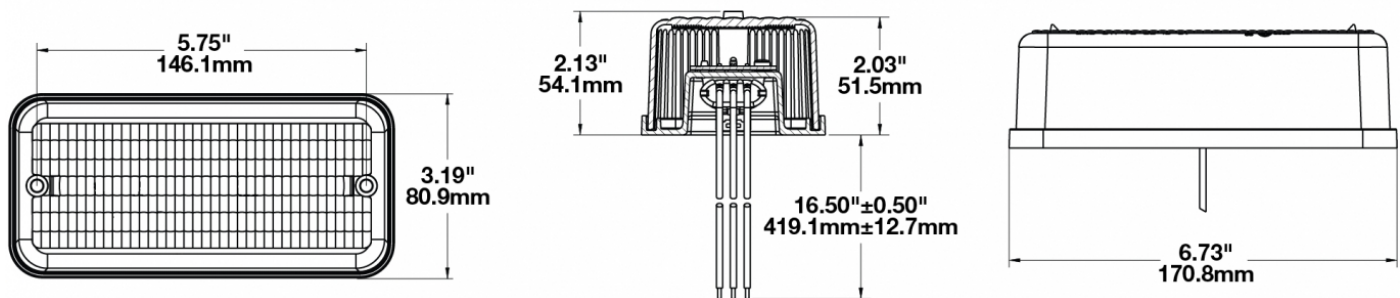

Replacement Red Acrylic Lens for Model 270

Signal Light

PRODUCT INFORMATION

Description	Replacement Red Acrylic Lens for Model 270 Signal Light
Height	81.03 mm / 3.19 in
Width	170.94 mm / 6.73 in
Depth	51.56 mm / 2.03 in
Outer Lens Color	Red
Product Weight	0.23 lbs / 0.1 kgs

PRODUCT DIMENSIONS

Print date: 2017-10-22

© 2017 J.W. Speaker Corporation • Germantown, WI U.S.A.
www.jwspeaker.com • speaker@jwspeaker.com • 262.251.6660

Replacement Red Acrylic Lens for Model 270 Signal Light