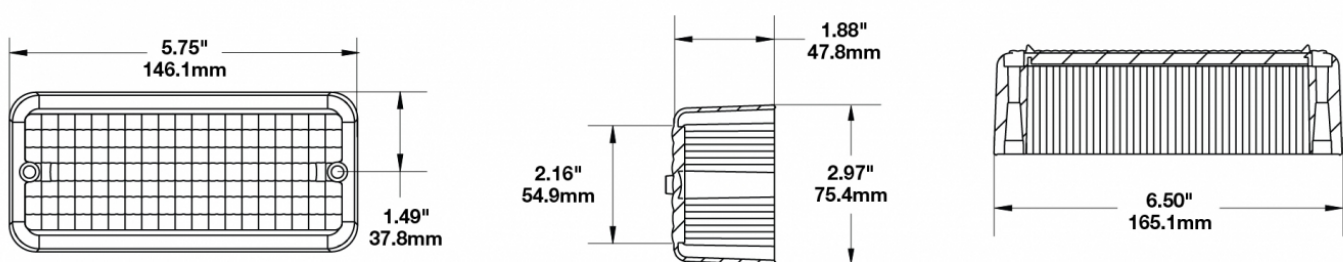

Replacement Amber Acrylic Lens for Model 270 Signal Light

PRODUCT INFORMATION

Description	Replacement Amber Acrylic Lens for Model 270 Signal Light
Height	81.03 mm / 3.19 in
Width	170.94 mm / 6.73 in
Depth	51.56 mm / 2.03 in
Outer Lens Color	Amber
Product Weight	0.23 lbs / 0.1 kgs

PRODUCT DIMENSIONS

Print date: 2017-06-23

© 2017 J.W. Speaker Corporation • Germantown, WI U.S.A.
www.jwspeaker.com • speaker@jwspeaker.com • 262.251.6660

J.W. SPEAKER
Engineered. Lighting. Solutions.

Replacement Amber Acrylic Lens for Model 270 Signal Light