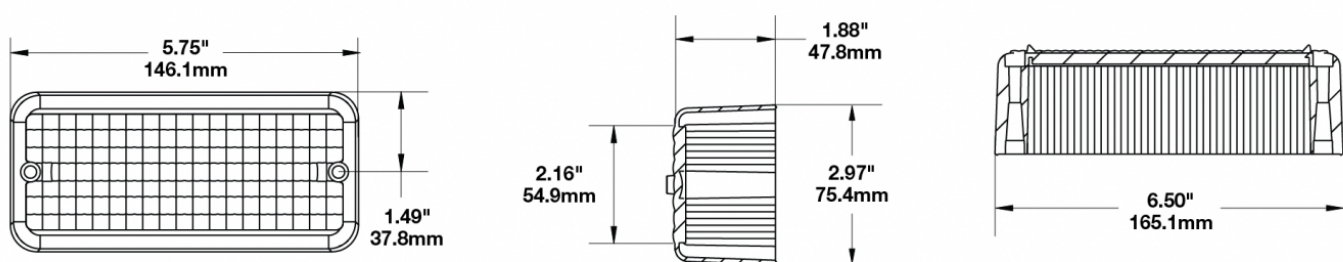

Replacement Amber Acrylic Lens for Model 270 Signal Light

PRODUCT INFORMATION

Description	Replacement Amber Acrylic Lens for Model 270 Signal Light
Height	81.03 mm / 3.19 in
Width	170.94 mm / 6.73 in
Depth	51.56 mm / 2.03 in
Outer Lens Color	Amber
Product Weight	0.23 lbs / 0.1 kgs

PRODUCT DIMENSIONS

Print date: 2018-05-20

© 2018 J.W. Speaker Corporation • Germantown, WI U.S.A.
www.jwspeaker.com • speaker@jwspeaker.com • 262.251.6660

Replacement Amber Acrylic Lens for Model 270 Signal Light