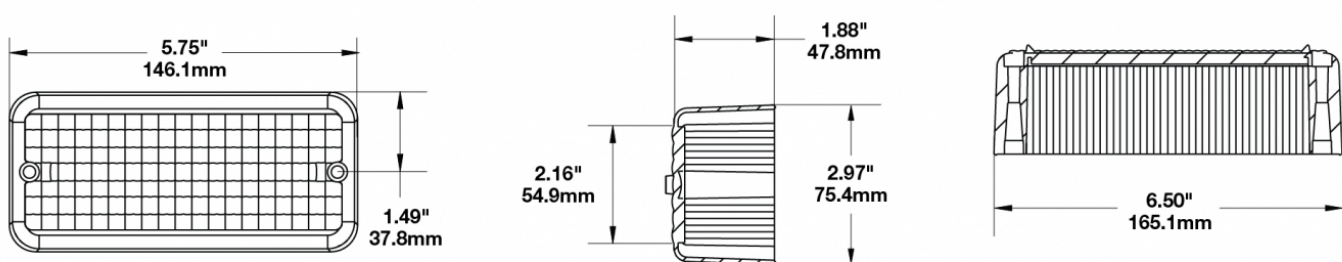

Replacement Amber Acrylic Lens for Model 270 Signal Light

PRODUCT INFORMATION

Description	Replacement Amber Acrylic Lens for Model 270 Signal Light
Height	81.03 mm / 3.19 in
Width	170.94 mm / 6.73 in
Depth	51.56 mm / 2.03 in
Outer Lens Color	Amber
Product Weight	0.23 lbs / 0.1 kgs

PRODUCT DIMENSIONS

Print date: 2017-08-18

© 2017 J.W. Speaker Corporation • Germantown, WI U.S.A.
www.jwspeaker.com • speaker@jwspeaker.com • 262.251.6660

Replacement Amber Acrylic Lens for Model 270 Signal Light