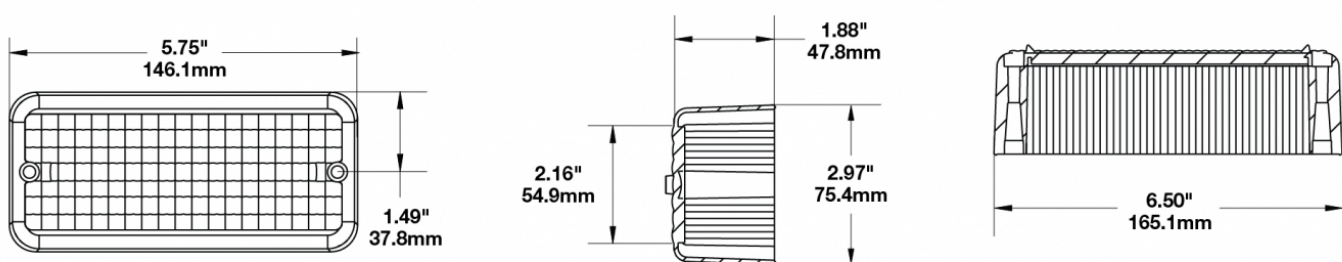

Replacement Amber Acrylic Lens for Model 270 Signal Light

PRODUCT INFORMATION

Description	Replacement Amber Acrylic Lens for Model 270 Signal Light
Height	81.03 mm / 3.19 in
Width	170.94 mm / 6.73 in
Depth	51.56 mm / 2.03 in
Outer Lens Color	Amber
Product Weight	0.23 lbs / 0.1 kgs

PRODUCT DIMENSIONS

Print date: 2017-12-12

© 2017 J.W. Speaker Corporation • Germantown, WI U.S.A.
www.jwspeaker.com • speaker@jwspeaker.com • 262.251.6660

J.W. SPEAKER
Engineered. Lighting. Solutions.

Replacement Amber Acrylic Lens for Model 270 Signal Light