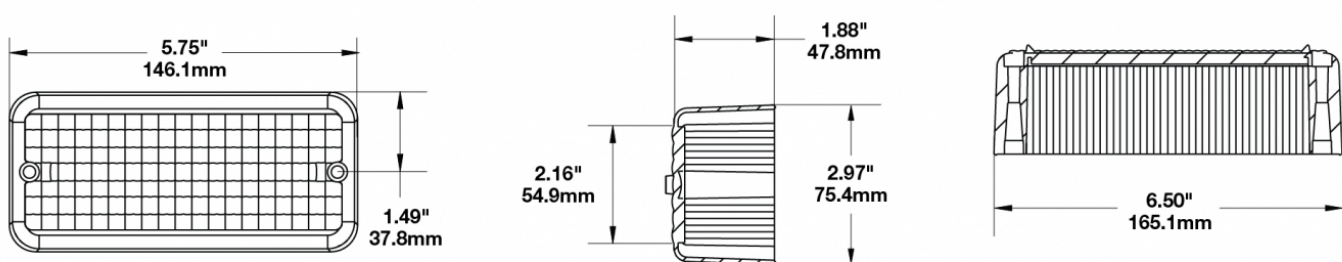

Replacement Amber Acrylic Lens for Model 270 Signal Light

PRODUCT INFORMATION

Description	Replacement Amber Acrylic Lens for Model 270 Signal Light
Height	81.03 mm / 3.19 in
Width	170.94 mm / 6.73 in
Depth	51.56 mm / 2.03 in
Outer Lens Color	Amber
Product Weight	0.23 lbs / 0.1 kgs

PRODUCT DIMENSIONS

Print date: 2018-10-24

© 2018 J.W. Speaker Corporation • Germantown, WI U.S.A.
www.jwspeaker.com • speaker@jwspeaker.com • 262.251.6660

J.W. SPEAKER
Engineered. Lighting. Solutions.

Replacement Amber Acrylic Lens for Model 270 Signal Light