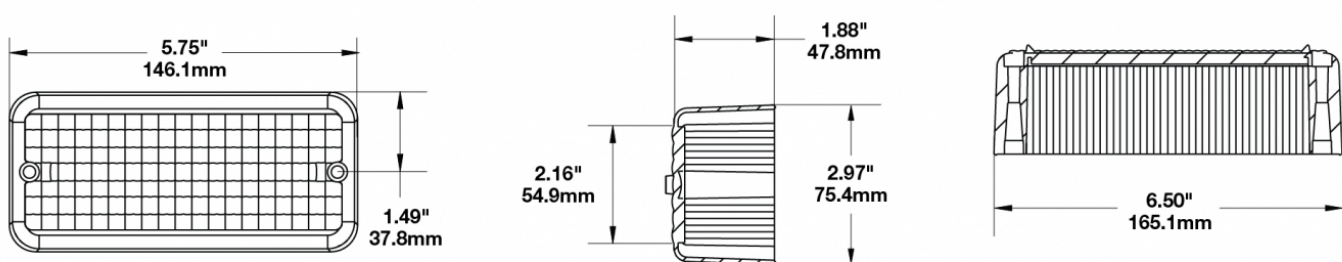

Replacement Amber Acrylic Lens for Model 270 Signal Light

PRODUCT INFORMATION

Description	Replacement Amber Acrylic Lens for Model 270 Signal Light
Height	81.03 mm / 3.19 in
Width	170.94 mm / 6.73 in
Depth	51.56 mm / 2.03 in
Outer Lens Color	Amber
Product Weight	0.23 lbs / 0.1 kgs

PRODUCT DIMENSIONS

Print date: 2018-02-21

© 2018 J.W. Speaker Corporation • Germantown, WI U.S.A.
www.jwspeaker.com • speaker@jwspeaker.com • 262.251.6660

Replacement Amber Acrylic Lens for Model 270 Signal Light