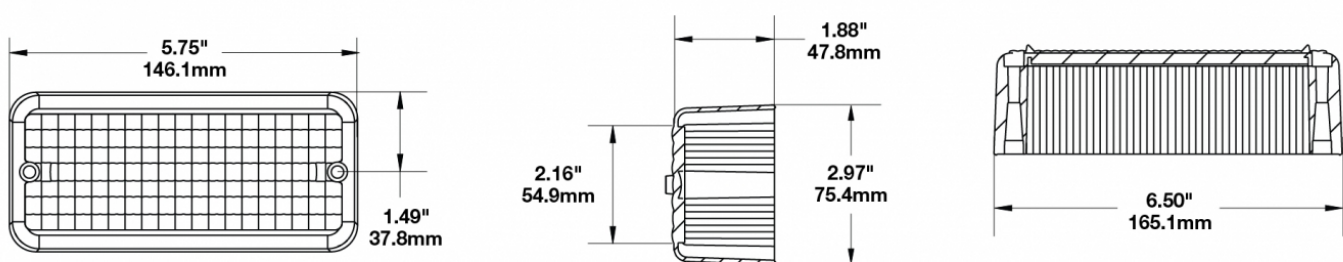

Replacement Amber Acrylic Lens for Model 270 Signal Light

PRODUCT INFORMATION

Description	Replacement Amber Acrylic Lens for Model 270 Signal Light
Height	81.03 mm / 3.19 in
Width	170.94 mm / 6.73 in
Depth	51.56 mm / 2.03 in
Outer Lens Color	Amber
Product Weight	0.23 lbs / 0.1 kgs

PRODUCT DIMENSIONS

Print date: 2018-07-22

© 2018 J.W. Speaker Corporation • Germantown, WI U.S.A.
www.jwspeaker.com • speaker@jwspeaker.com • 262.251.6660

J.W. SPEAKER
Engineered. Lighting. Solutions.

Replacement Amber Acrylic Lens for Model 270 Signal Light