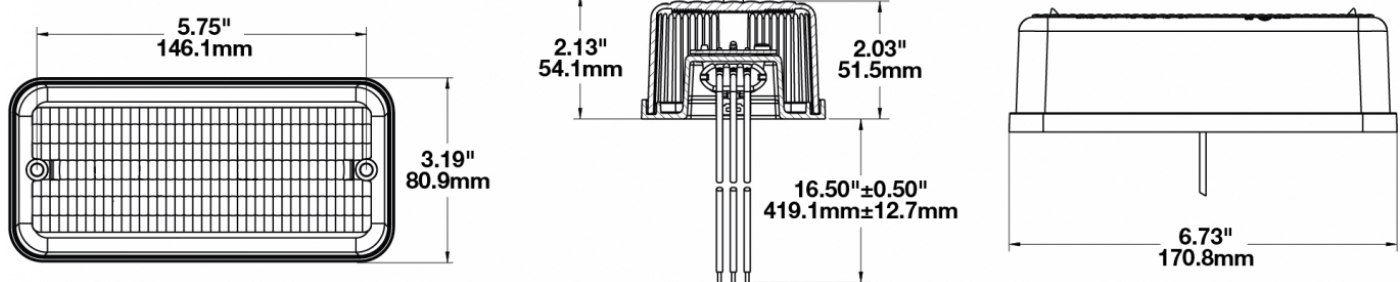

PRODUCT DIMENSIONS

Print date: 2017-07-24

© 2017 J.W. Speaker Corporation • Germantown, WI U.S.A.
www.jwspeaker.com • speaker@jwspeaker.com • 262.251.6660

J.W. SPEAKER®
Engineered. Lighting. Solutions.