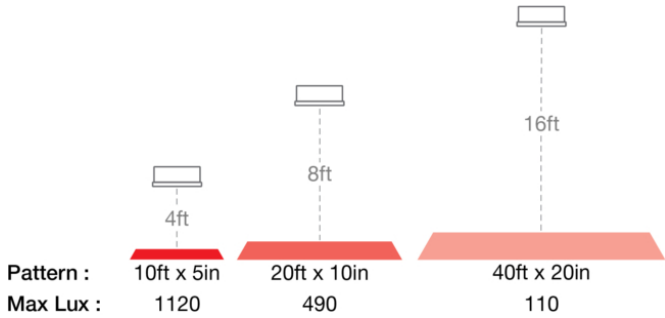

## PRODUCT DIMENSIONS

## PHOTOMETRIC SPECIFICATIONS

**Raw Lumen Output** 1,130  
**Effective Lumen Output** 317  
**Candela Output** 3,150  
**Beam Pattern(s)** Warning - Keep Out Zone