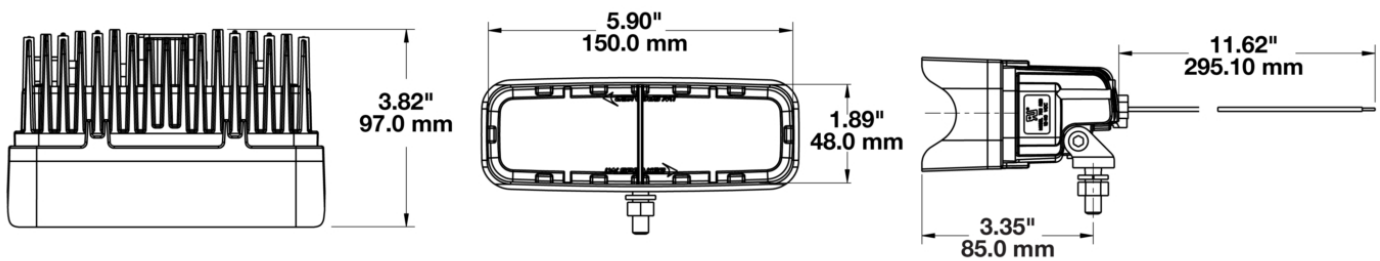

## PRODUCT INFORMATION

<b>Description</b>	12-90V LED Red Stripe Zone Light with Shroud
<b>Height</b>	48.00 mm / 1.89 in
<b>Width</b>	150.00 mm / 5.91 in
<b>Depth</b>	97.00 mm / 3.82 in
<b>Shape</b>	Rectangular
<b>Outer Lens Material</b>	Polycarbonate
<b>Outer Lens Color</b>	Clear
<b>Housing Material</b>	Aluminum
<b>Housing Color</b>	Black
<b>Bezel Color</b>	Black
<b>Mounting Hardware Description</b>	(x1) 5/16"-18 x 1.00" Mounting Bolt Bracket
<b>Mounting Type</b>	Pedestal
<b>Minimum Operating Temperature</b>	-40 °C / -40 °F
<b>Maximum Operating Temperature</b>	65 °C / 149 °F
<b>Connector or Wiring</b>	Deutsch DT04-2P
<b>Mating Connector</b>	Deutsch DT06-2S with harness included with flying leads
<b>Product Weight</b>	0.90 lbs / 0.41 kgs
<b>Shipping Weight</b>	1.25 lbs / 0.57 kgs

## PRODUCT DIMENSIONS