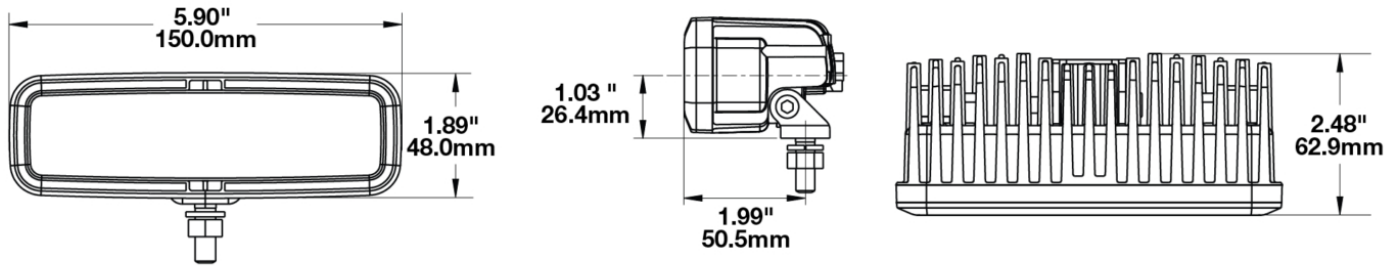

LED Safety Lights - Model 793

PRODUCT INFORMATION

| | |
|--------------------------------------|--|
| Description | 12-110V LED Amber Stripe Zone Light |
| Height | 48.00 mm / 1.89 in |
| Width | 150.00 mm / 5.91 in |
| Depth | 63.00 mm / 2.48 in |
| Shape | Rectangular |
| Outer Lens Material | Polycarbonate |
| Outer Lens Color | Clear |
| Housing Material | Aluminum |
| Housing Color | Black |
| Bezel Color | Black |
| Mounting Hardware Description | (x1) 5/16"-18 x 1.00" Mounting Bolt Bracket |
| Mounting Type | Pedestal |
| Minimum Operating Temperature | -40 °C / -40 °F |
| Maximum Operating Temperature | 65 °C / 149 °F |
| Connector or Wiring | Deutsch DT04-2P |
| Mating Connector | Deutsch DT06-2S with harness included with flying leads |
| Product Weight | 0.87 lbs / 0.39 kgs |
| Shipping Weight | 1.10 lbs / 0.5 kgs |

PRODUCT DIMENSIONS

ELECTRICAL SPECIFICATIONS

| | |
|-----------------------------------|---|
| Input Voltage | 12-110V DC |
| Operating Voltage | 9-125V DC |
| Transient Spike Protection | 330V Peak @ 1 HZ-100 Pulses |
| Black Wire | Ground |
| Red Wire | Power |
| Current Draw | 1.00A @ 12V DC 0.54A @ 24V DC 0.35A @ 48V DC 0.29A @ 80V DC 0.27A @ 110V DC |

PHOTOMETRIC SPECIFICATIONS

| | |
|-------------------------------|-------------------------|
| Raw Lumen Output | 1,113 |
| Effective Lumen Output | 210 |
| Candela Output | 2,200 |
| Beam Pattern(s) | Warning - Keep Out Zone |