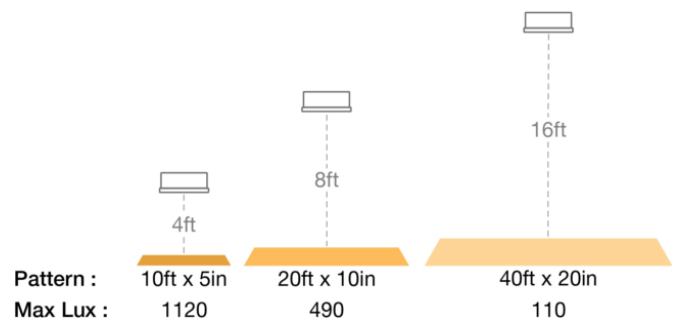

## PRODUCT DIMENSIONS

## PHOTOMETRIC SPECIFICATIONS

<b>Raw Lumen Output</b>	1,113
<b>Effective Lumen Output</b>	210
<b>Candela Output</b>	2,200
<b>Beam Pattern(s)</b>	Warning - Keep Out Zone