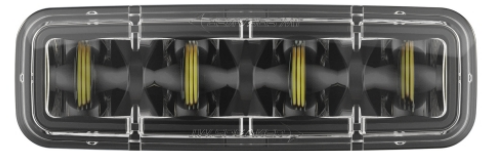

LED Safety Lights - Model 793

PRODUCT INFORMATION

| | |
|--------------------------------------|--|
| Description | 12-110V LED Amber Stripe Zone Light |
| Height | 48.00 mm / 1.89 in |
| Width | 150.00 mm / 5.91 in |
| Depth | 63.00 mm / 2.48 in |
| Shape | Rectangular |
| Outer Lens Material | Polycarbonate |
| Outer Lens Color | Clear |
| Housing Material | Aluminum |
| Housing Color | Black |
| Bezel Color | Black |
| Mounting Hardware Description | (x1) 5/16"-18 x 1.00" Mounting Bolt Bracket |
| Mounting Type | Pedestal |
| Minimum Operating Temperature | -40 °C / -40 °F |
| Maximum Operating Temperature | 65 °C / 149 °F |
| Connector or Wiring | Deutsch DT04-2P |
| Mating Connector | Deutsch DT06-2S with harness included with flying leads |
| Product Weight | 0.87 lbs / 0.39 kgs |
| Shipping Weight | 1.10 lbs / 0.5 kgs |

PRODUCT DIMENSIONS

ELECTRICAL SPECIFICATIONS

| | |
|-----------------------------------|---|
| Input Voltage | 12-110V DC |
| Operating Voltage | 9-125V DC |
| Transient Spike Protection | 330V Peak @ 1 HZ-100 Pulses |
| Black Wire | Ground |
| Red Wire | Power |
| Current Draw | 1.00A @ 12V DC 0.54A @ 24V DC 0.35A @ 48V DC 0.29A @ 80V DC 0.27A @ 110V DC |