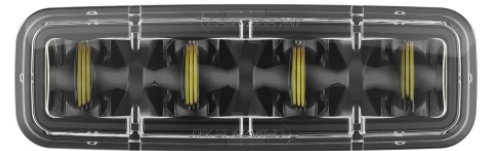

LED Safety Lights - Model 793

PRODUCT INFORMATION

Description	12-110V LED Amber Stripe Zone Light
Height	48.00 mm / 1.89 in
Width	150.00 mm / 5.91 in
Depth	63.00 mm / 2.48 in
Shape	Rectangular
Outer Lens Material	Polycarbonate
Outer Lens Color	Clear
Housing Material	Aluminum
Housing Color	Black
Bezel Color	Black
Mounting Hardware Description	(x1) 5/16"-18 x 1.00" Mounting Bolt Bracket
Mounting Type	Pedestal
Minimum Operating Temperature	-40 °C / -40 °F
Maximum Operating Temperature	65 °C / 149 °F
Connector or Wiring	Deutsch DT04-2P
Mating Connector	Deutsch DT06-2S with harness included with flying leads
Product Weight	0.79 lbs / 0.36 kgs
Shipping Weight	1.10 lbs / 0.5 kgs

PRODUCT DIMENSIONS

ELECTRICAL SPECIFICATIONS

Input Voltage	12-110V DC
Operating Voltage	9-125V DC
Transient Spike Protection	330V Peak @ 1 HZ-100 Pulses
Black Wire	Ground
Red Wire	Power
Current Draw	1.00A @ 12V DC 0.54A @ 24V DC 0.35A @ 48V DC 0.29A @ 80V DC 0.27A @ 110V DC

PHOTOMETRIC SPECIFICATIONS

Raw Lumen Output	1,113
Effective Lumen Output	210
Candela Output	2,200
Beam Pattern(s)	Warning - Keep Out Zone

APPLICATIONS

Print date: 2018-10-22

© 2018 J.W. Speaker Corporation • Germantown, WI U.S.A.
www.jwspeaker.com • speaker@jwspeaker.com • 262.251.6660