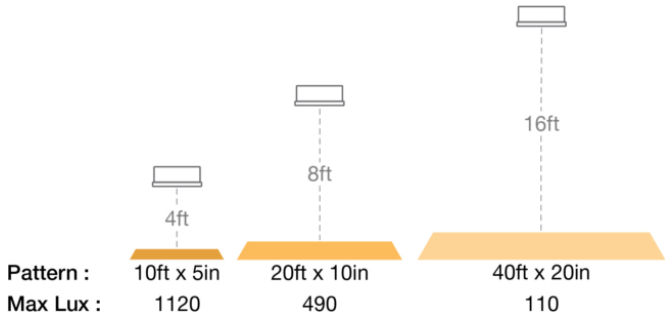

LED Safety Lights - Model 793

PRODUCT INFORMATION

| | |
|--------------------------------------|--|
| Description | 12-110V LED Amber Stripe Zone Light |
| Height | 48.00 mm / 1.89 in |
| Width | 150.00 mm / 5.91 in |
| Depth | 63.00 mm / 2.48 in |
| Shape | Rectangular |
| Outer Lens Material | Polycarbonate |
| Outer Lens Color | Clear |
| Housing Material | Aluminum |
| Housing Color | Black |
| Bezel Color | Black |
| Mounting Hardware Description | (x1) 5/16"-18 x 1.00" Mounting Bolt Bracket |
| Mounting Type | Pedestal |
| Minimum Operating Temperature | -40 °C / -40 °F |
| Maximum Operating Temperature | 65 °C / 149 °F |
| Connector or Wiring | Deutsch DT04-2P |
| Mating Connector | Deutsch DT06-2S with harness included with flying leads |
| Product Weight | 0.87 lbs / 0.39 kgs |
| Shipping Weight | 1.10 lbs / 0.5 kgs |

PHOTOMETRIC SPECIFICATIONS

| | |
|-------------------------------|-------------------------|
| Raw Lumen Output | 1,113 |
| Effective Lumen Output | 210 |
| Candela Output | 2,200 |
| Beam Pattern(s) | Warning - Keep Out Zone |