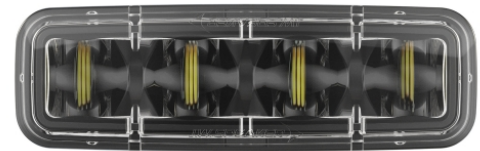

# LED Safety Lights - Model 793

## PRODUCT INFORMATION

<b>Description</b>	12-110V LED Amber Stripe Zone Light
<b>Height</b>	48.00 mm / 1.89 in
<b>Width</b>	150.00 mm / 5.91 in
<b>Depth</b>	63.00 mm / 2.48 in
<b>Shape</b>	Rectangular
<b>Outer Lens Material</b>	Polycarbonate
<b>Outer Lens Color</b>	Clear
<b>Housing Material</b>	Aluminum
<b>Housing Color</b>	Black
<b>Bezel Color</b>	Black
<b>Mounting Hardware Description</b>	(x1) 5/16"-18 x 1.00" Mounting Bolt Bracket
<b>Mounting Type</b>	Pedestal
<b>Minimum Operating Temperature</b>	-40 °C / -40 °F
<b>Maximum Operating Temperature</b>	65 °C / 149 °F
<b>Connector or Wiring</b>	Deutsch DT04-2P
<b>Mating Connector</b>	Deutsch DT06-2S with harness included with flying leads
<b>Product Weight</b>	0.87 lbs / 0.39 kgs
<b>Shipping Weight</b>	1.10 lbs / 0.5 kgs