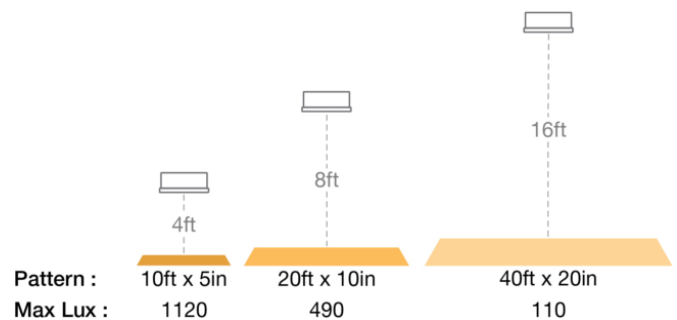

## PRODUCT DIMENSIONS

## PHOTOMETRIC SPECIFICATIONS

<b>Raw Lumen Output</b>	1,113
<b>Effective Lumen Output</b>	210
<b>Candela Output</b>	2,200
<b>Beam Pattern(s)</b>	Warning - Keep Out Zone