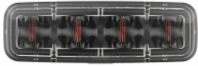

LED Safety Lights - Model 793

RELATED PRODUCTS

Part Number
1603631
12-110V LED Red
Stripe Zone Light