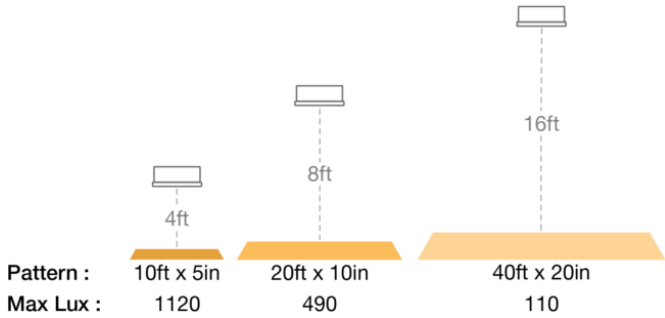

LED Safety Lights - Model 793

PRODUCT INFORMATION

Description	12-110V LED Amber Stripe Zone Light
Height	48.00 mm / 1.89 in
Width	150.00 mm / 5.91 in
Depth	63.00 mm / 2.48 in
Shape	Rectangular
Outer Lens Material	Polycarbonate
Outer Lens Color	Clear
Housing Material	Aluminum
Housing Color	Black
Bezel Color	Black
Mounting Hardware Description	(x1) 5/16"-18 x 1.00" Mounting Bolt Bracket
Mounting Type	Pedestal
Minimum Operating Temperature	-40 °C / -40 °F
Maximum Operating Temperature	65 °C / 149 °F
Connector or Wiring	Deutsch DT04-2P
Mating Connector	Deutsch DT06-2S with harness included with flying leads
Product Weight	0.79 lbs / 0.36 kgs
Shipping Weight	1.10 lbs / 0.5 kgs

PHOTOMETRIC SPECIFICATIONS

Raw Lumen Output	1,113
Effective Lumen Output	210
Candela Output	2,200
Beam Pattern(s)	Warning - Keep Out Zone

APPLICATIONS

Print date: 2018-10-22

© 2018 J.W. Speaker Corporation • Germantown, WI U.S.A.
www.jwspeaker.com • speaker@jwspeaker.com • 262.251.6660